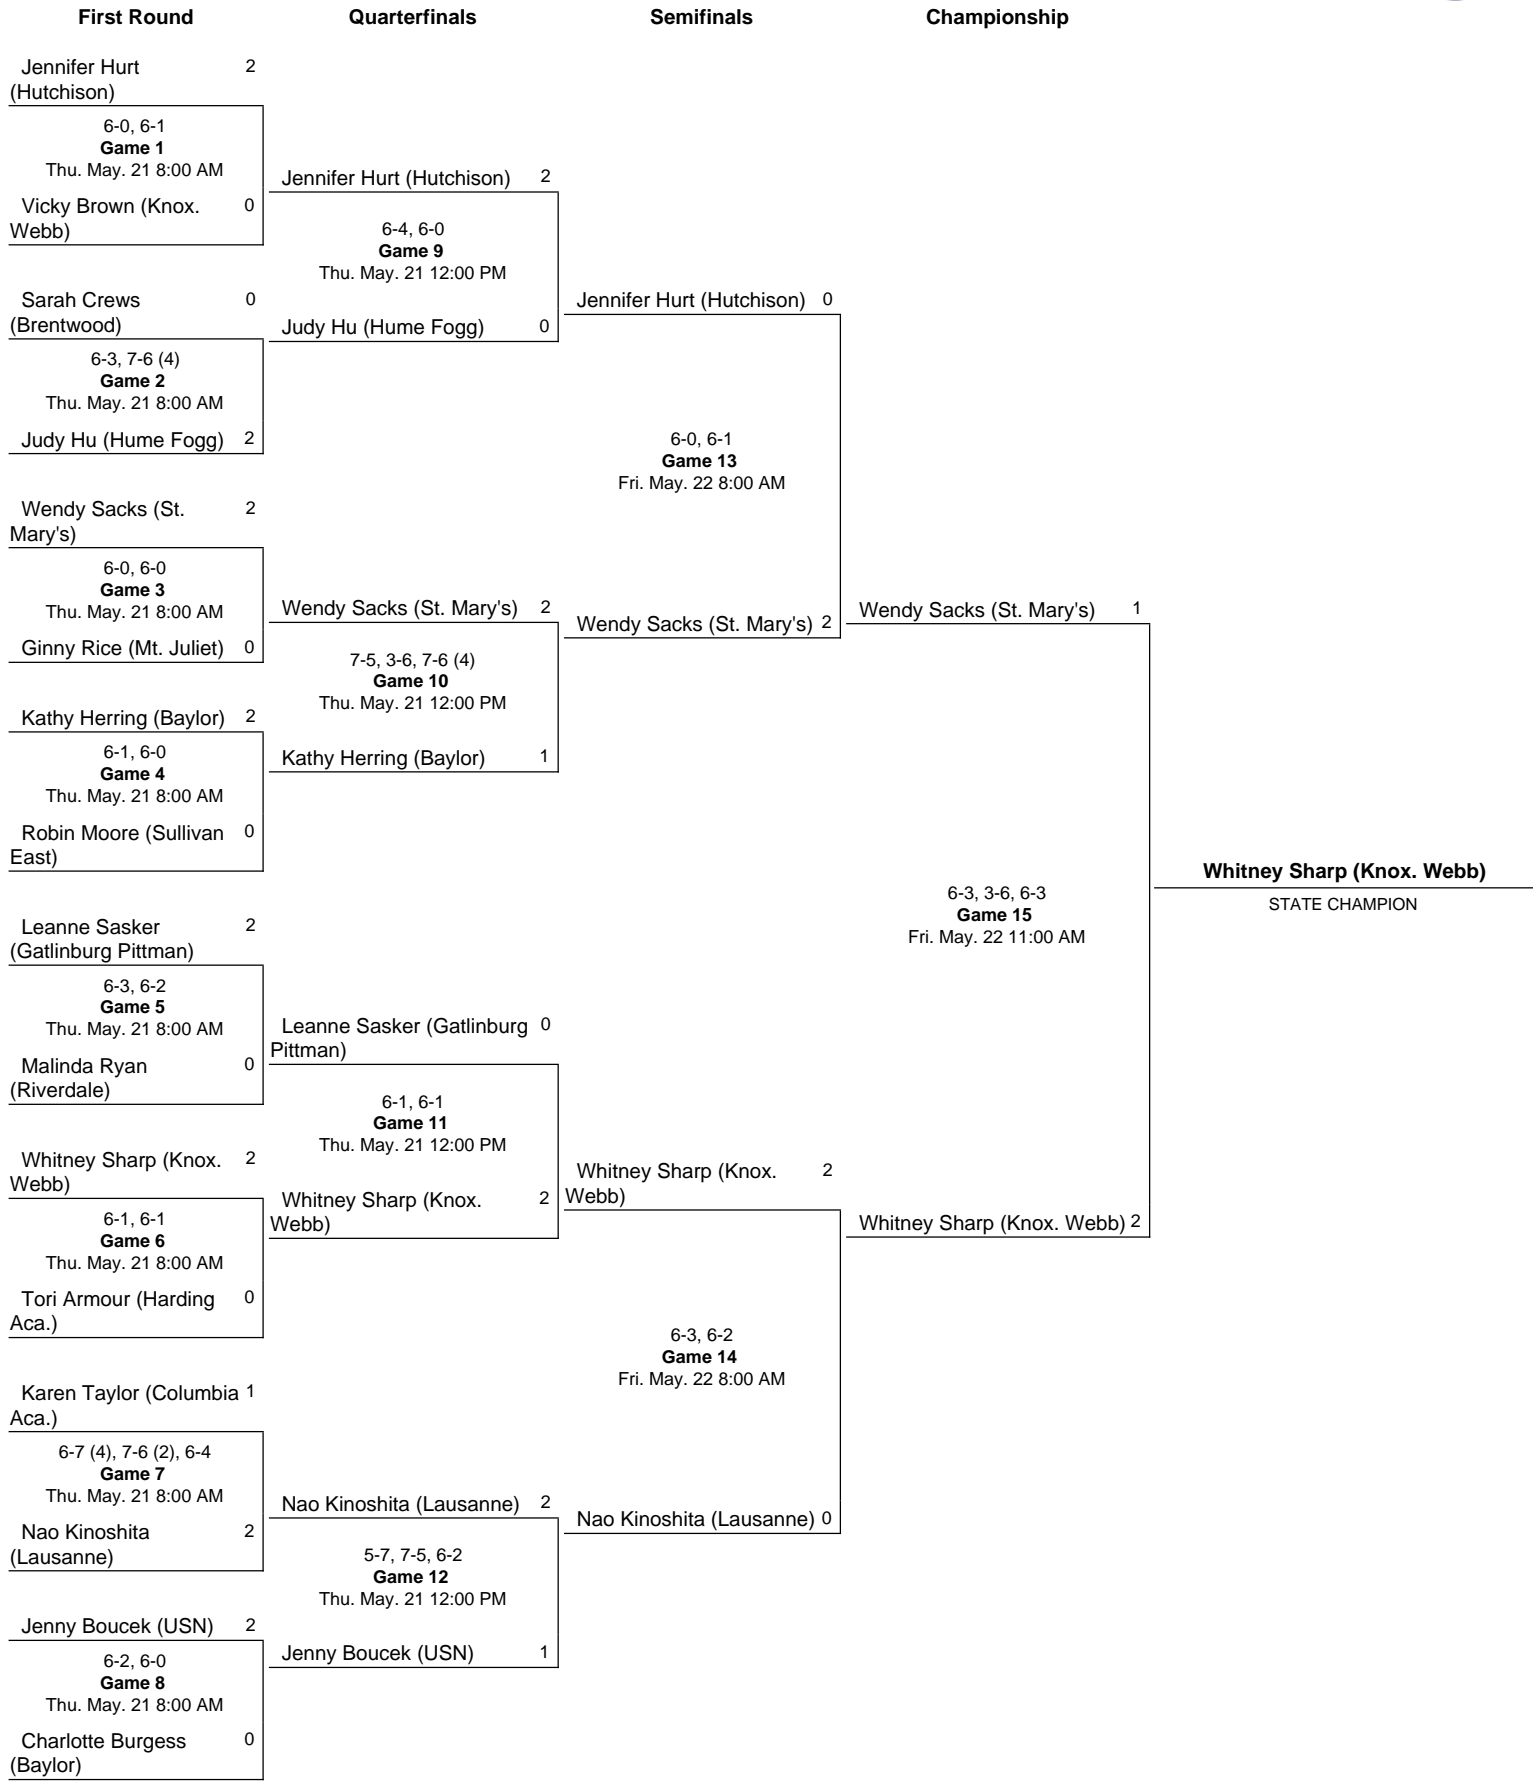

1992 Girls' Singles Tennis Tournament

May 21 - May 22, 1992