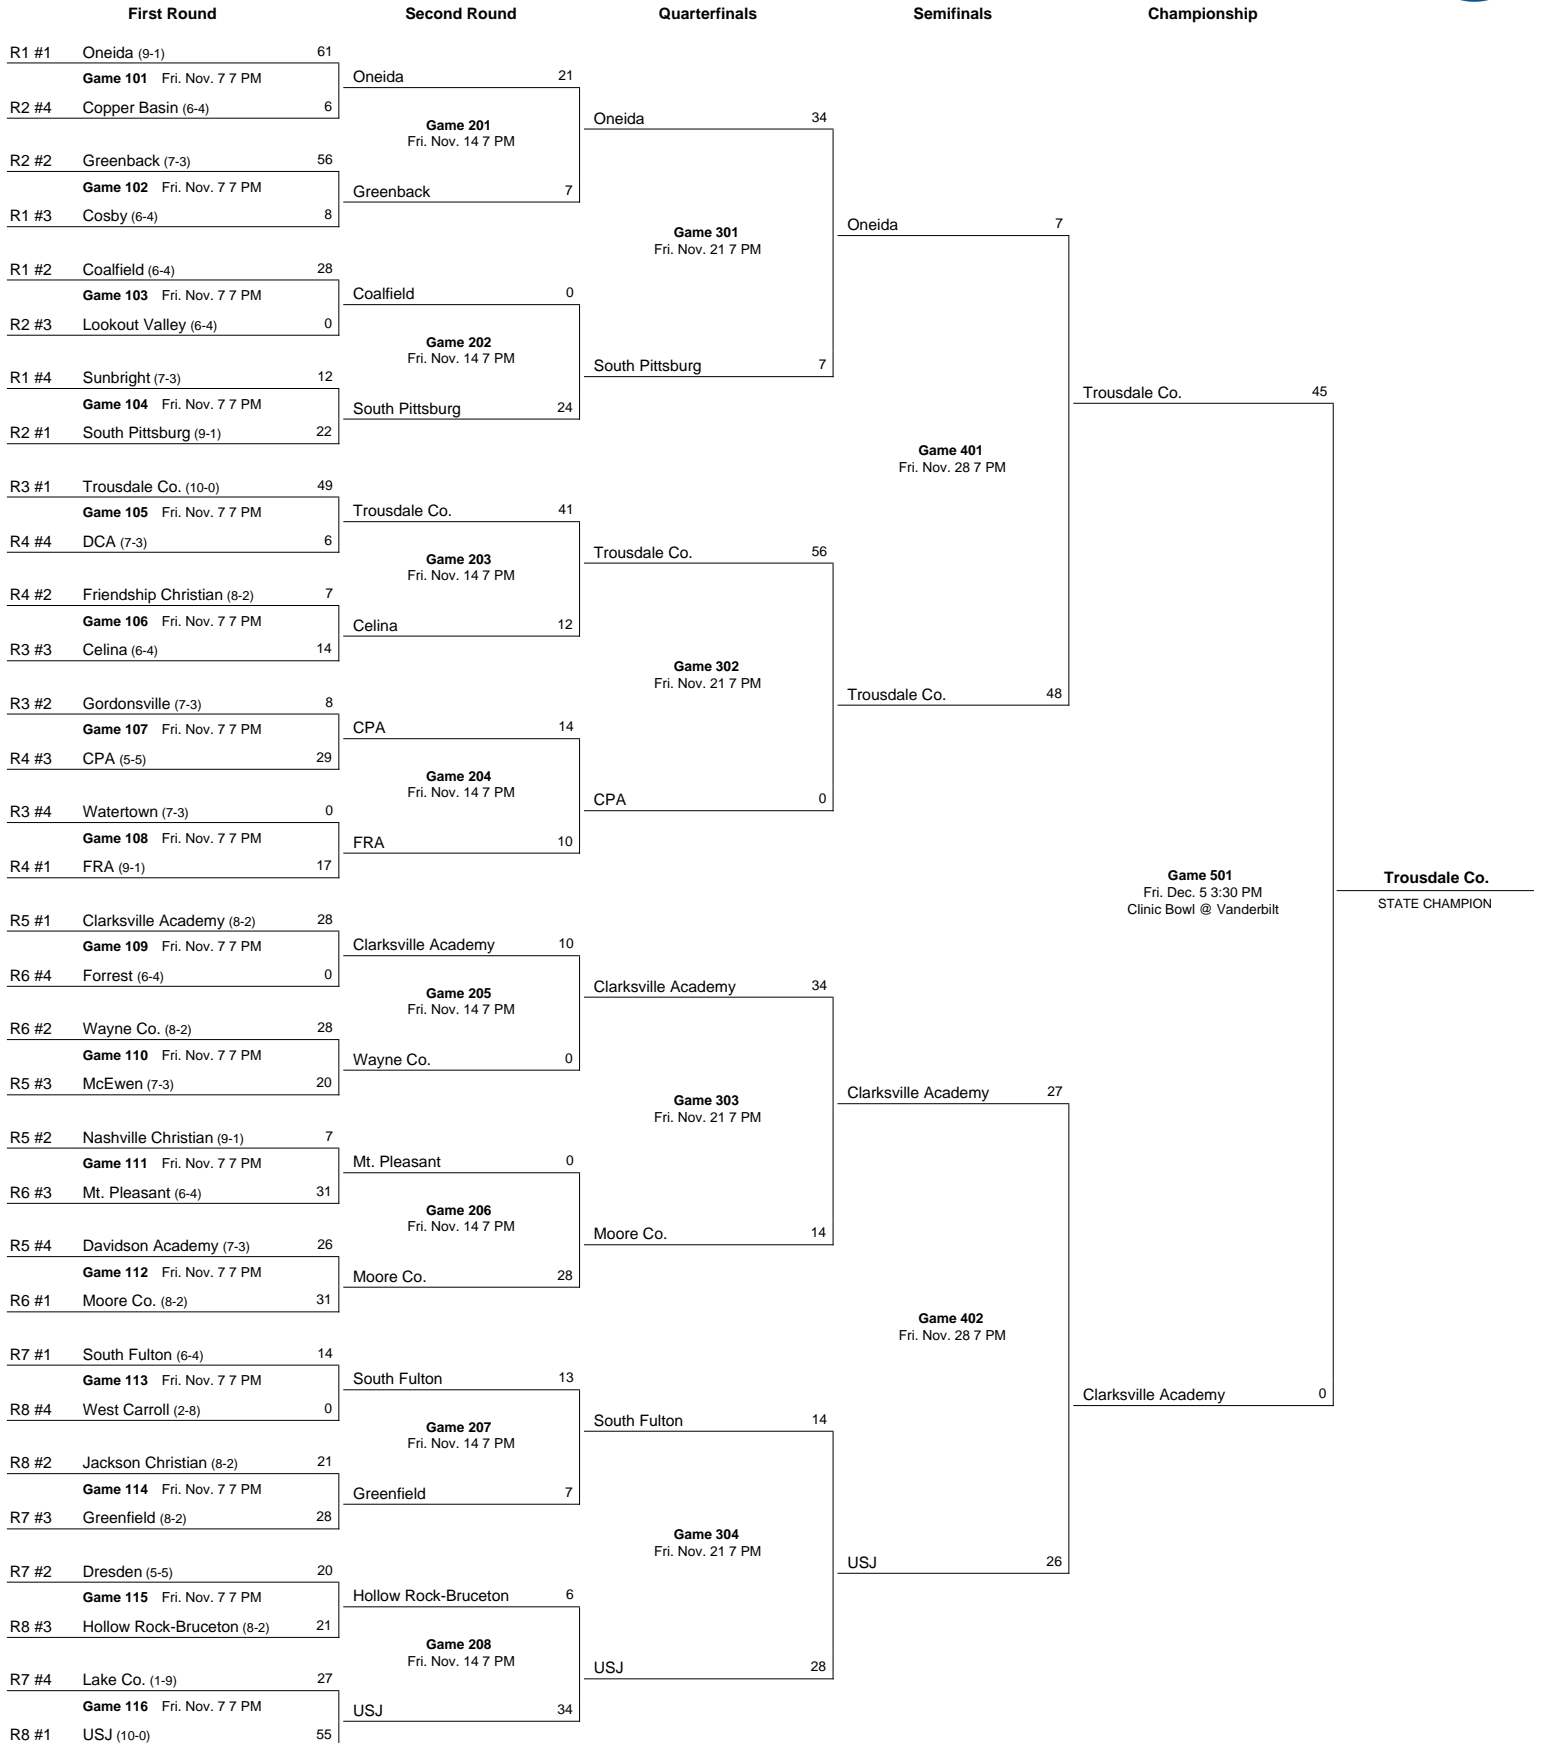

1997 Class 1A Football Playoffs

November 7 - December 5, 1997

Notes:

Clarksville Academy (12-3) vs. Trousdale Co (15-0)

Trousdale County 45 - Clarksville Academy 0

MVP: Offense - Thomas Payne QB Trousdale.

MVP Defense - Michael Scruggs DT Trousdale

Trousdale County set Clinic Bowl rushing record of 453 yards

	Trousdale	Clarksville
First Downs	18	9
Rushing	18	7
Passing	0	2
Rushing Attempts	44	41
Yards Gained Rushing	460	176
Net Yards Rushing	453	139
Net Yards Passing	0	13
Passes Attempted	1	6
Passes Completed	0	4
Had Intercepted	1	1
Total Offensive Plays	45	42
Total Net Yards	453	152
Average Gain Per Play	10.1	3.6
Fumbles: Number - Lost	0-0	0-0
Penalties: Number - Yards	1-10	7-38
Number of Punts - Yards	0-0	6-226
Average Per Punt	0	37.7
Punt Returns: Number Yards	0-0	0-0
Kickoff Returns: Number Yards	0-0	6-94
Interception Returns: Number - Yards	1-9	1-12
*Fumble Returns: Number - Yards	0-0	0-0
Time of Possession	19:33	28:27
Third Down Conversions		
Fourth Down Conversions		
Sacks By: Number - Yards	1-7	0-0
* Fumbles only returned for yardage		

Kickoff at 3:36

First Quarter

Clarksville Academy kicks off to Trousdale Co.

Trousdale drives to CA 20 and has pass intercepted. CA ball on CA 13 (7:52)

CA gets one first down and punts. Trousdale takes over on Trousdale 37(4:30)

Trousdale on CA 8. 2nd down.

End of quarter Trousdale 0 - CA 0

Second Quarter

Jatarius Osborne goes 8 yards for TD. Trousdale 7 CA 0 (11:55)

CA takes kickoff at CA 17.

CA punts on 4th and 14. Trousdale. Punt rolls dead at CA 30 (9:32)

Osborne goes 26 yards on option for TD. (9:17) Trousdale 13 - CA 0

CA cannot move, punts on 4th and 7. Timeout (6:49)

Trousdale takes over on TC 20. Trousdale drives 80 yards for TD. Thomas Payne goes 4 yards for TD. Trousdale 19 - CA 0 (2:52)

CA punts to TC. Fair catch on TC 34. (0:16)

End of Quarter - Trousdale 19 - CA 0