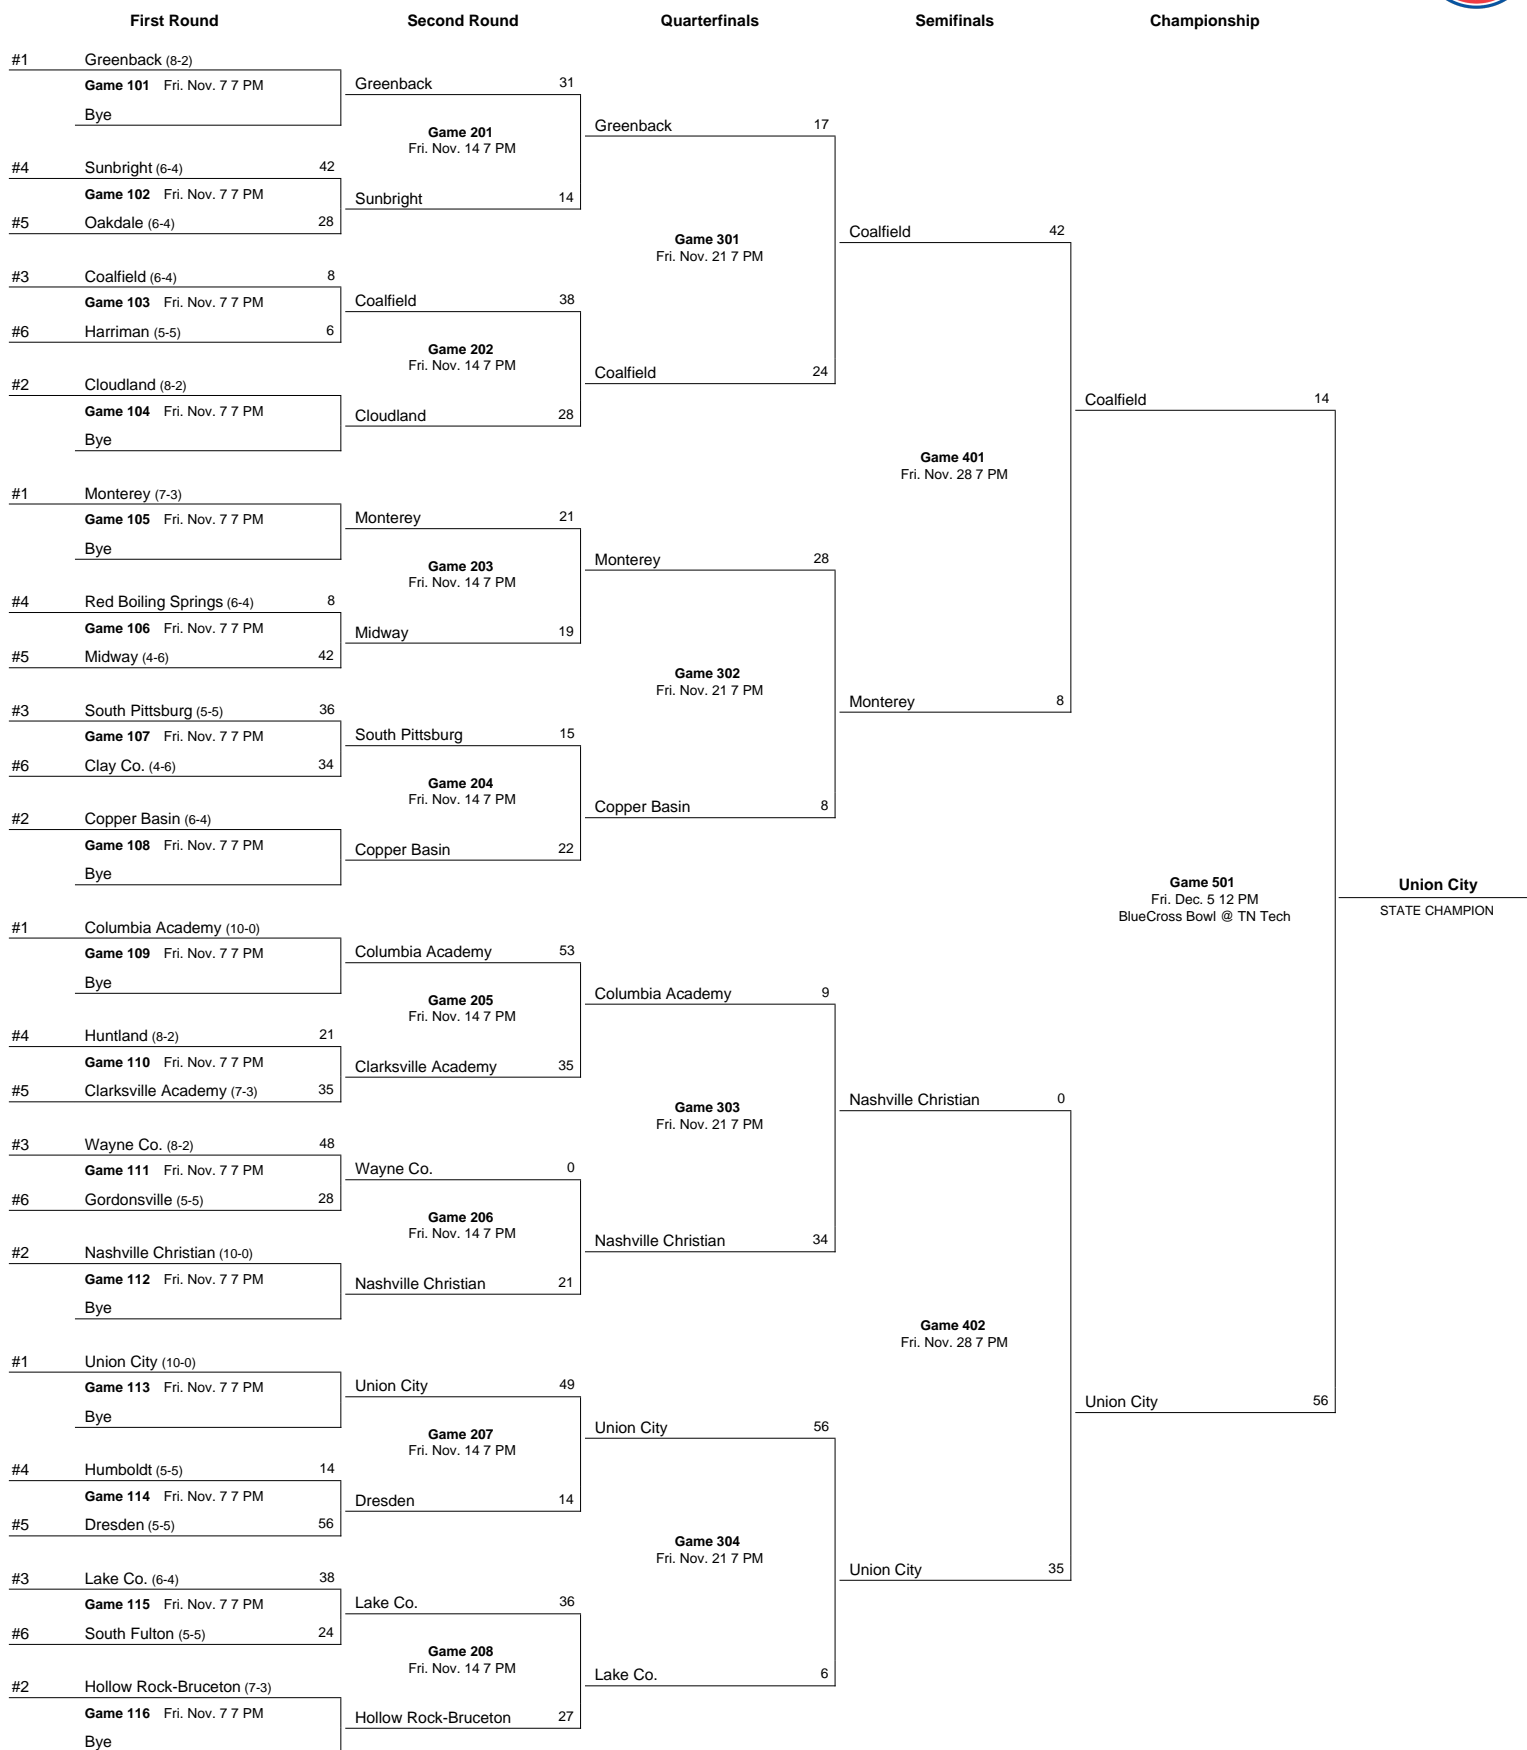

2014 Class 1A Football Playoffs

November 7 - December 5, 2014

Notes: