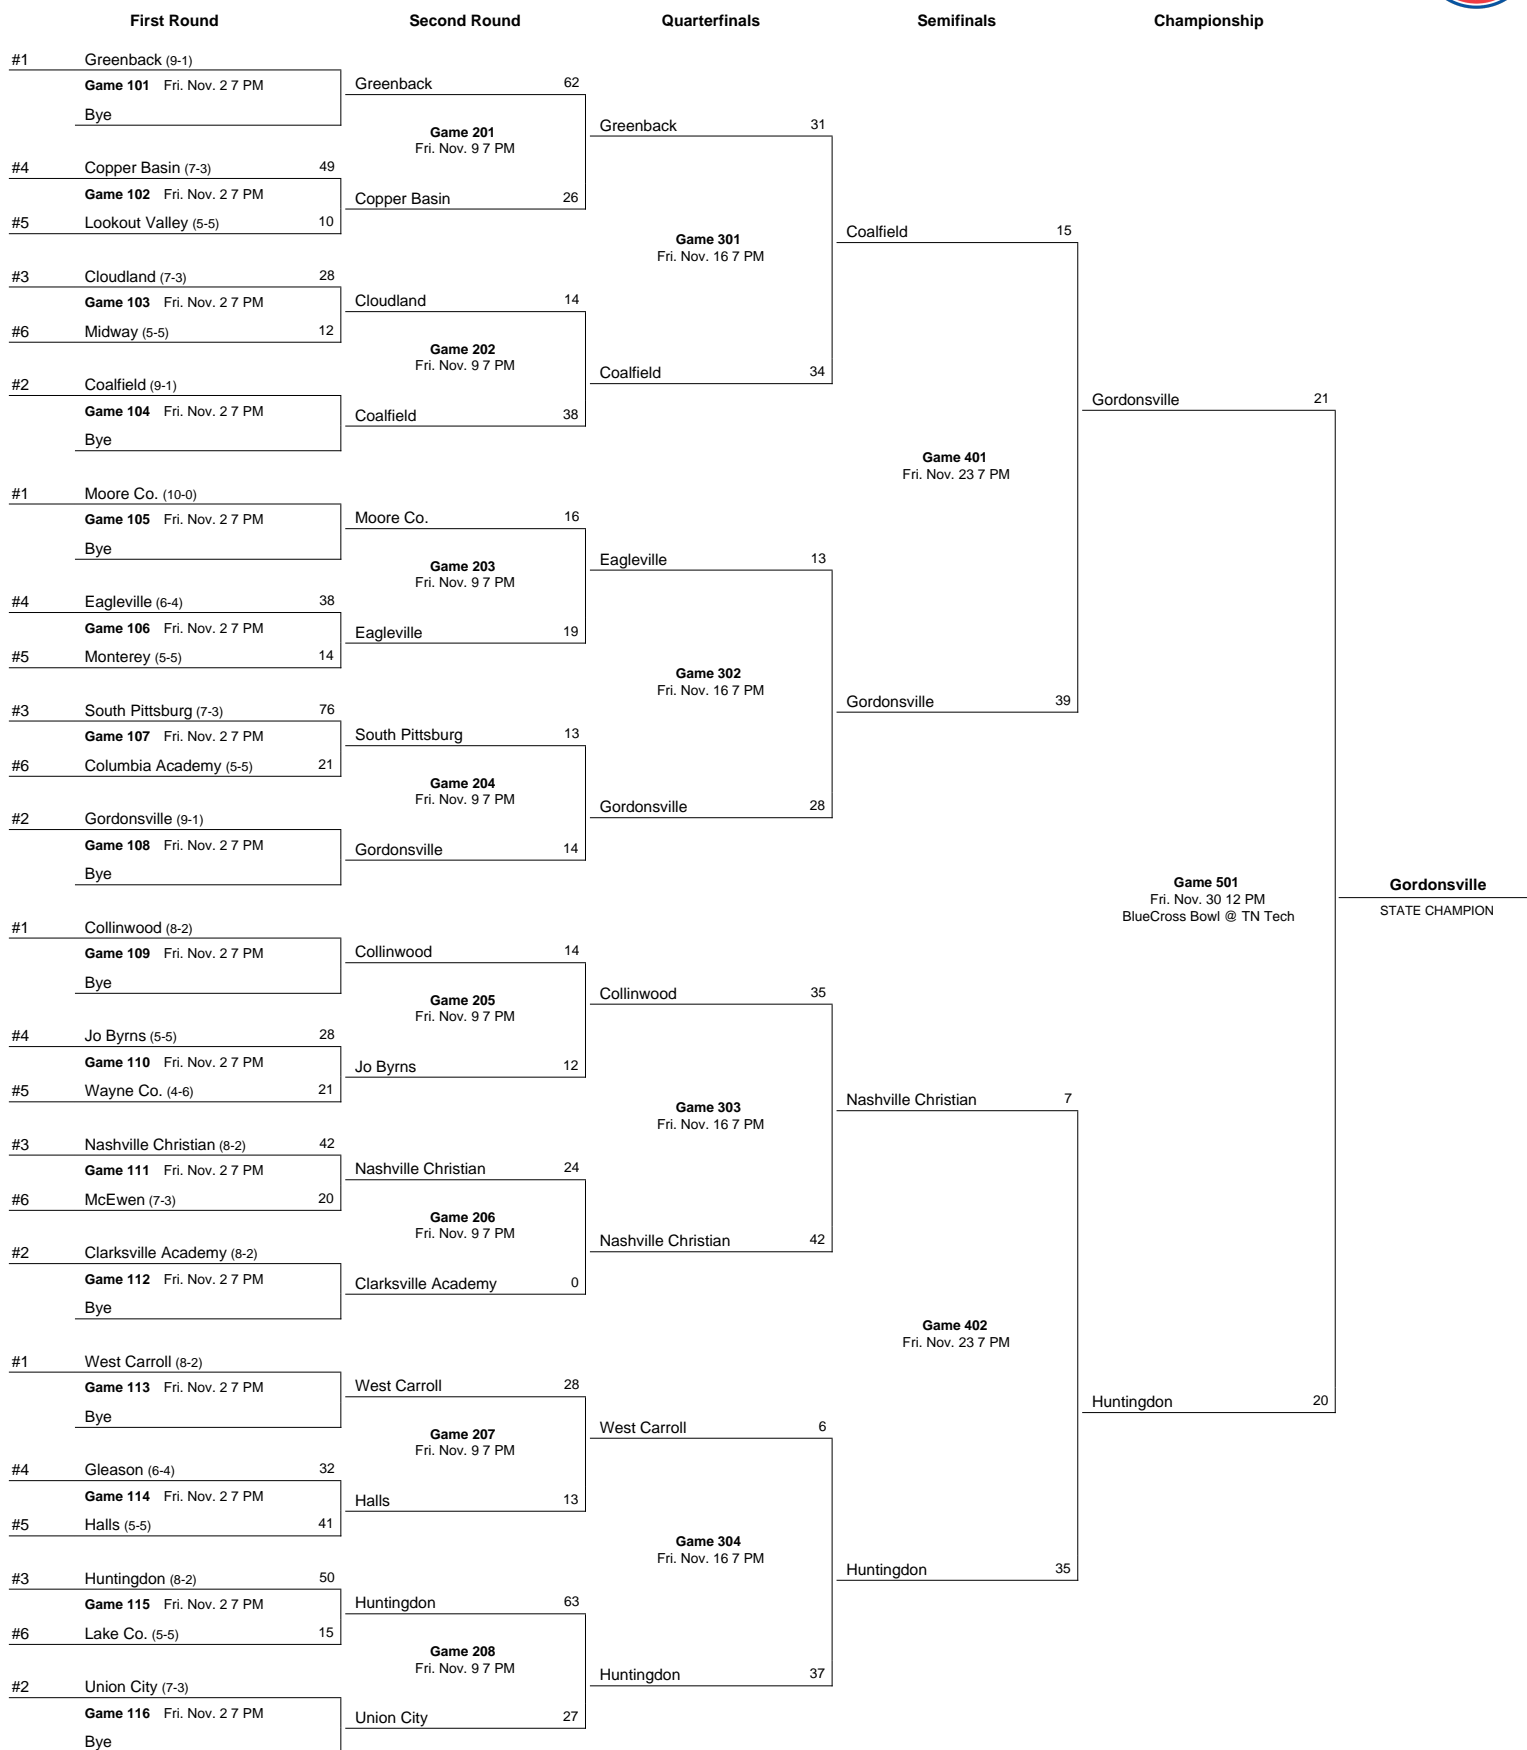

2012 Class 1A Football Playoffs

November 2 - November 30, 2012

Notes: