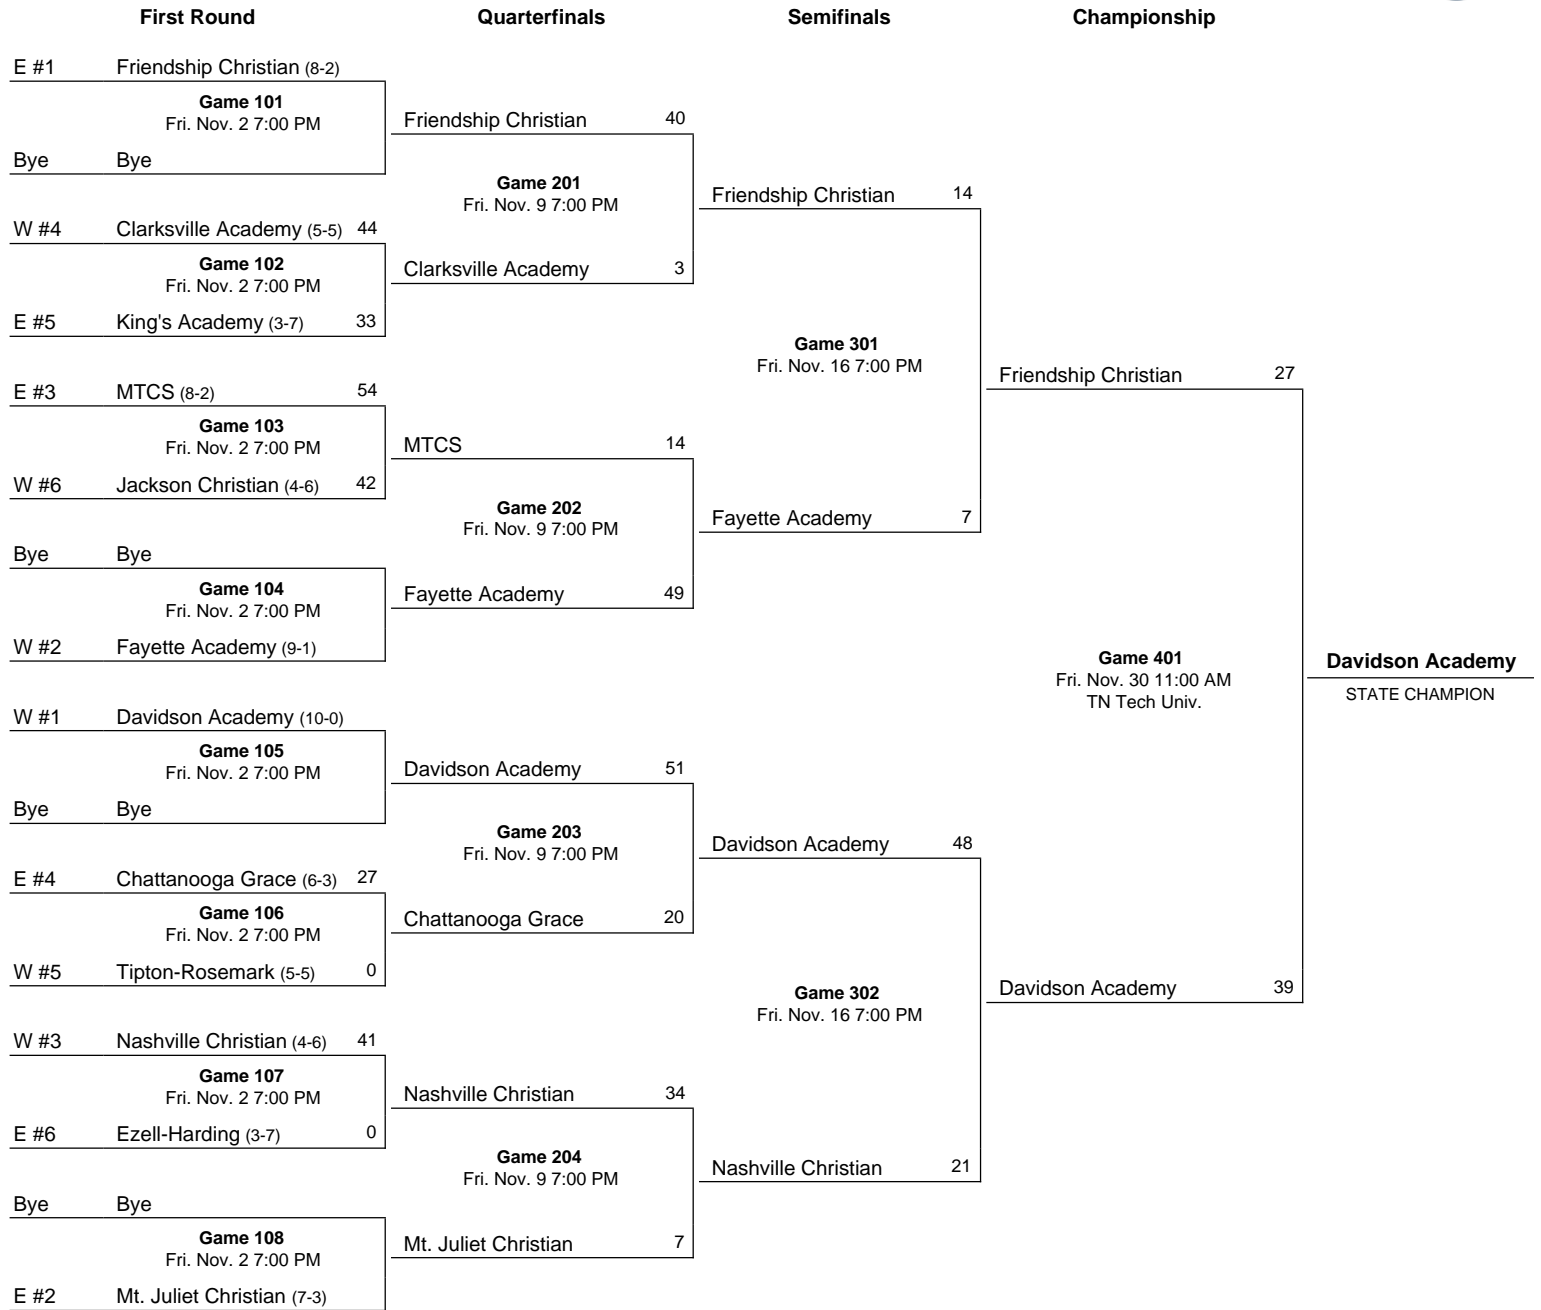

November 2 - November 30, 2018

Notes:
 All times are local time. In the semifinal round the higher seeded team in each bracket shall host. If the two teams are the same seed, in even-numbered years the bottom team in each bracket shall be the host team.