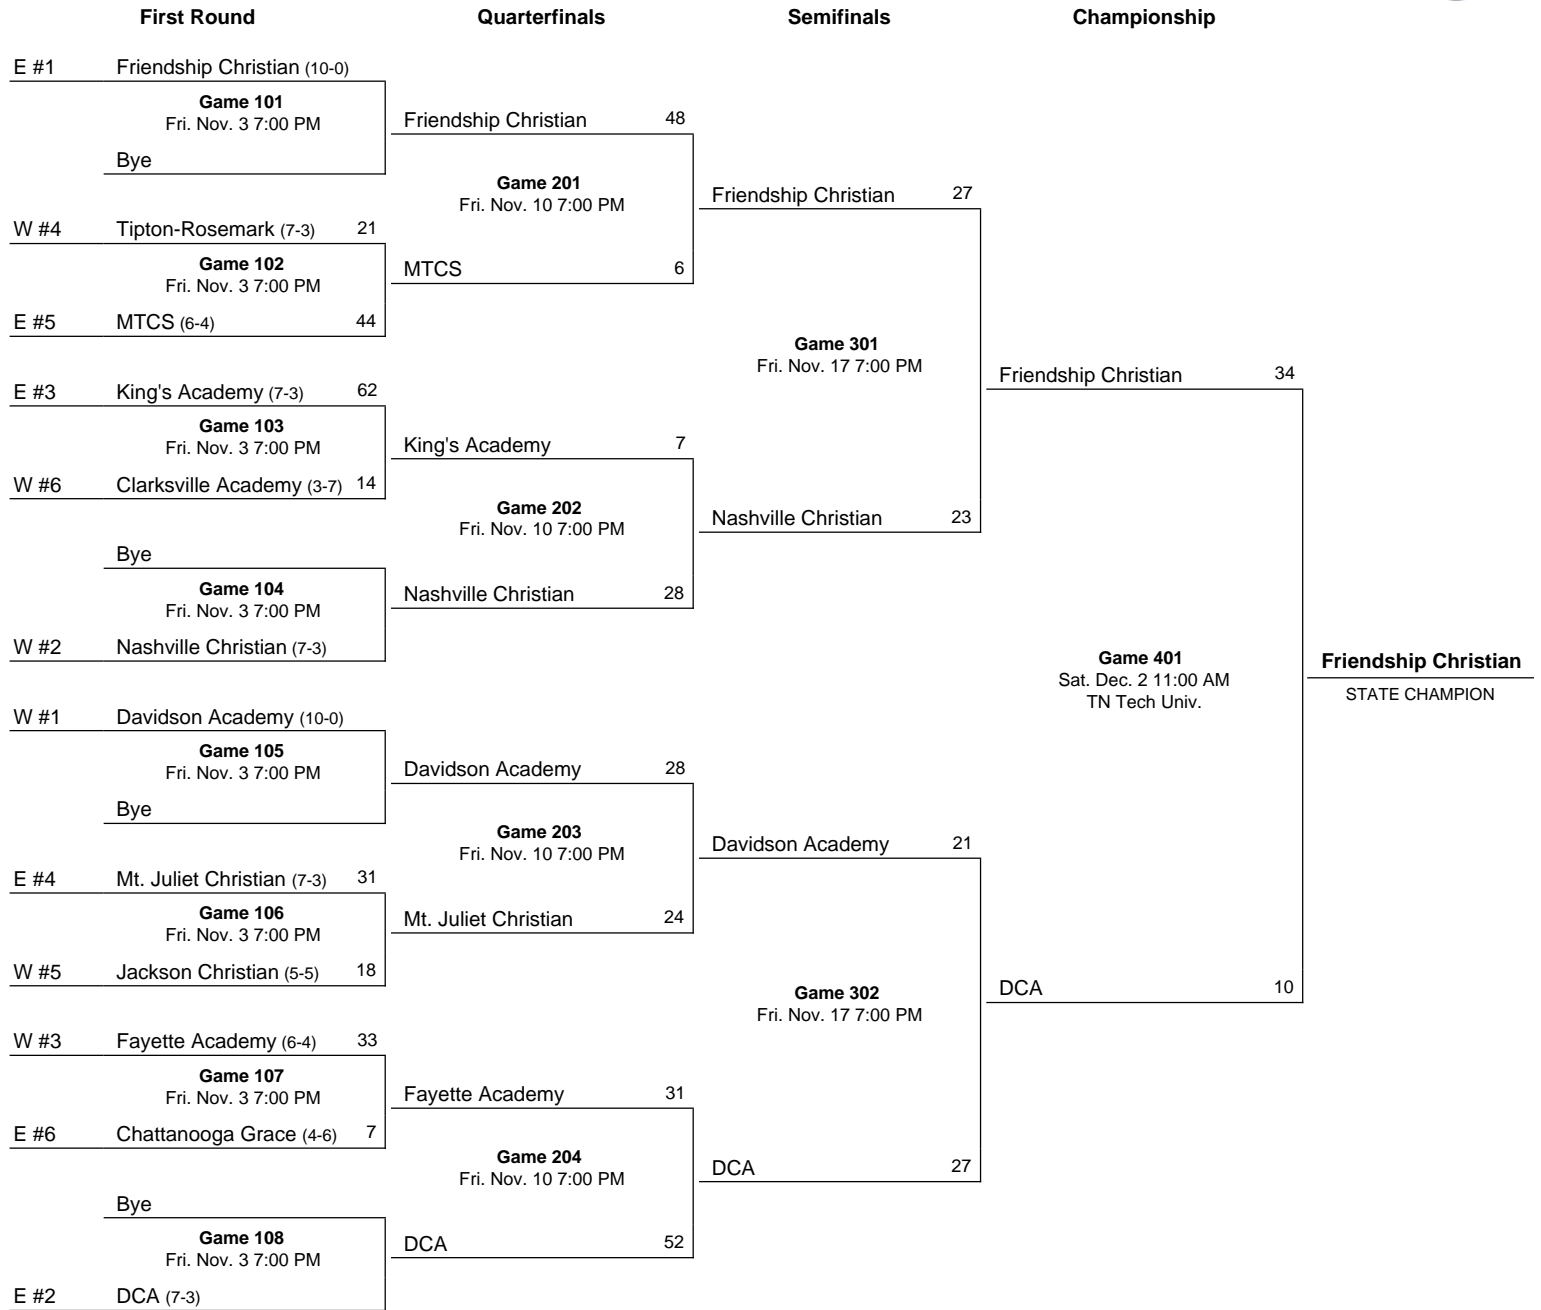

2017 Division II Class A State Football Playoffs

November 3 - December 2, 2017

Notes:
All times are local time. In the semifinal round the higher seeded team in each bracket shall host. If the two teams are the same seed, in odd-numbered years the top team in each bracket shall be the host team.