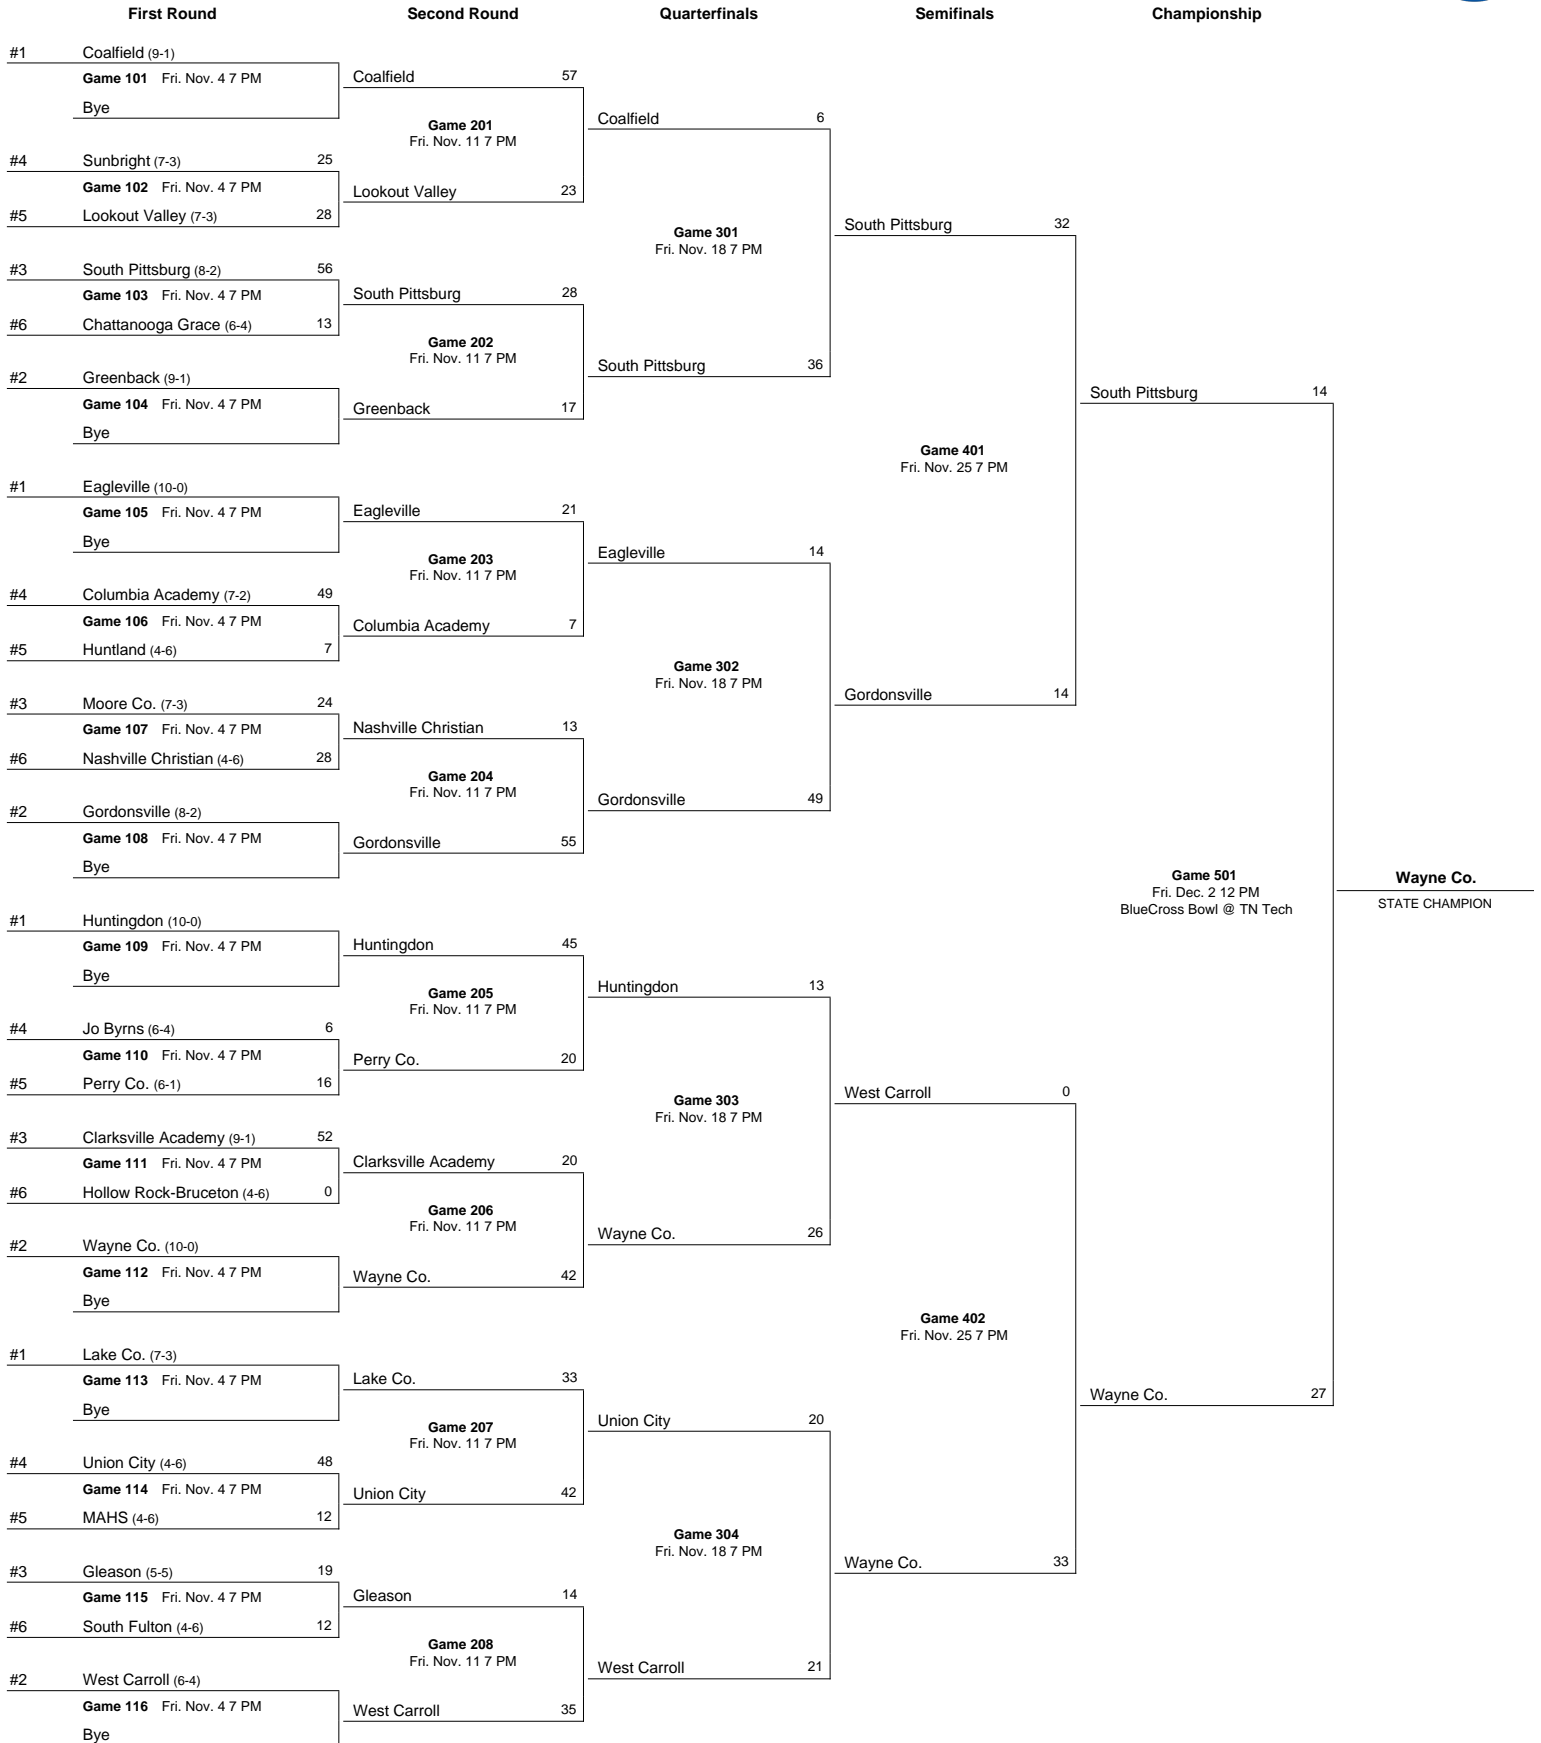

2011 Class 1A Football Playoffs

November 4 - December 2, 2011

Notes: