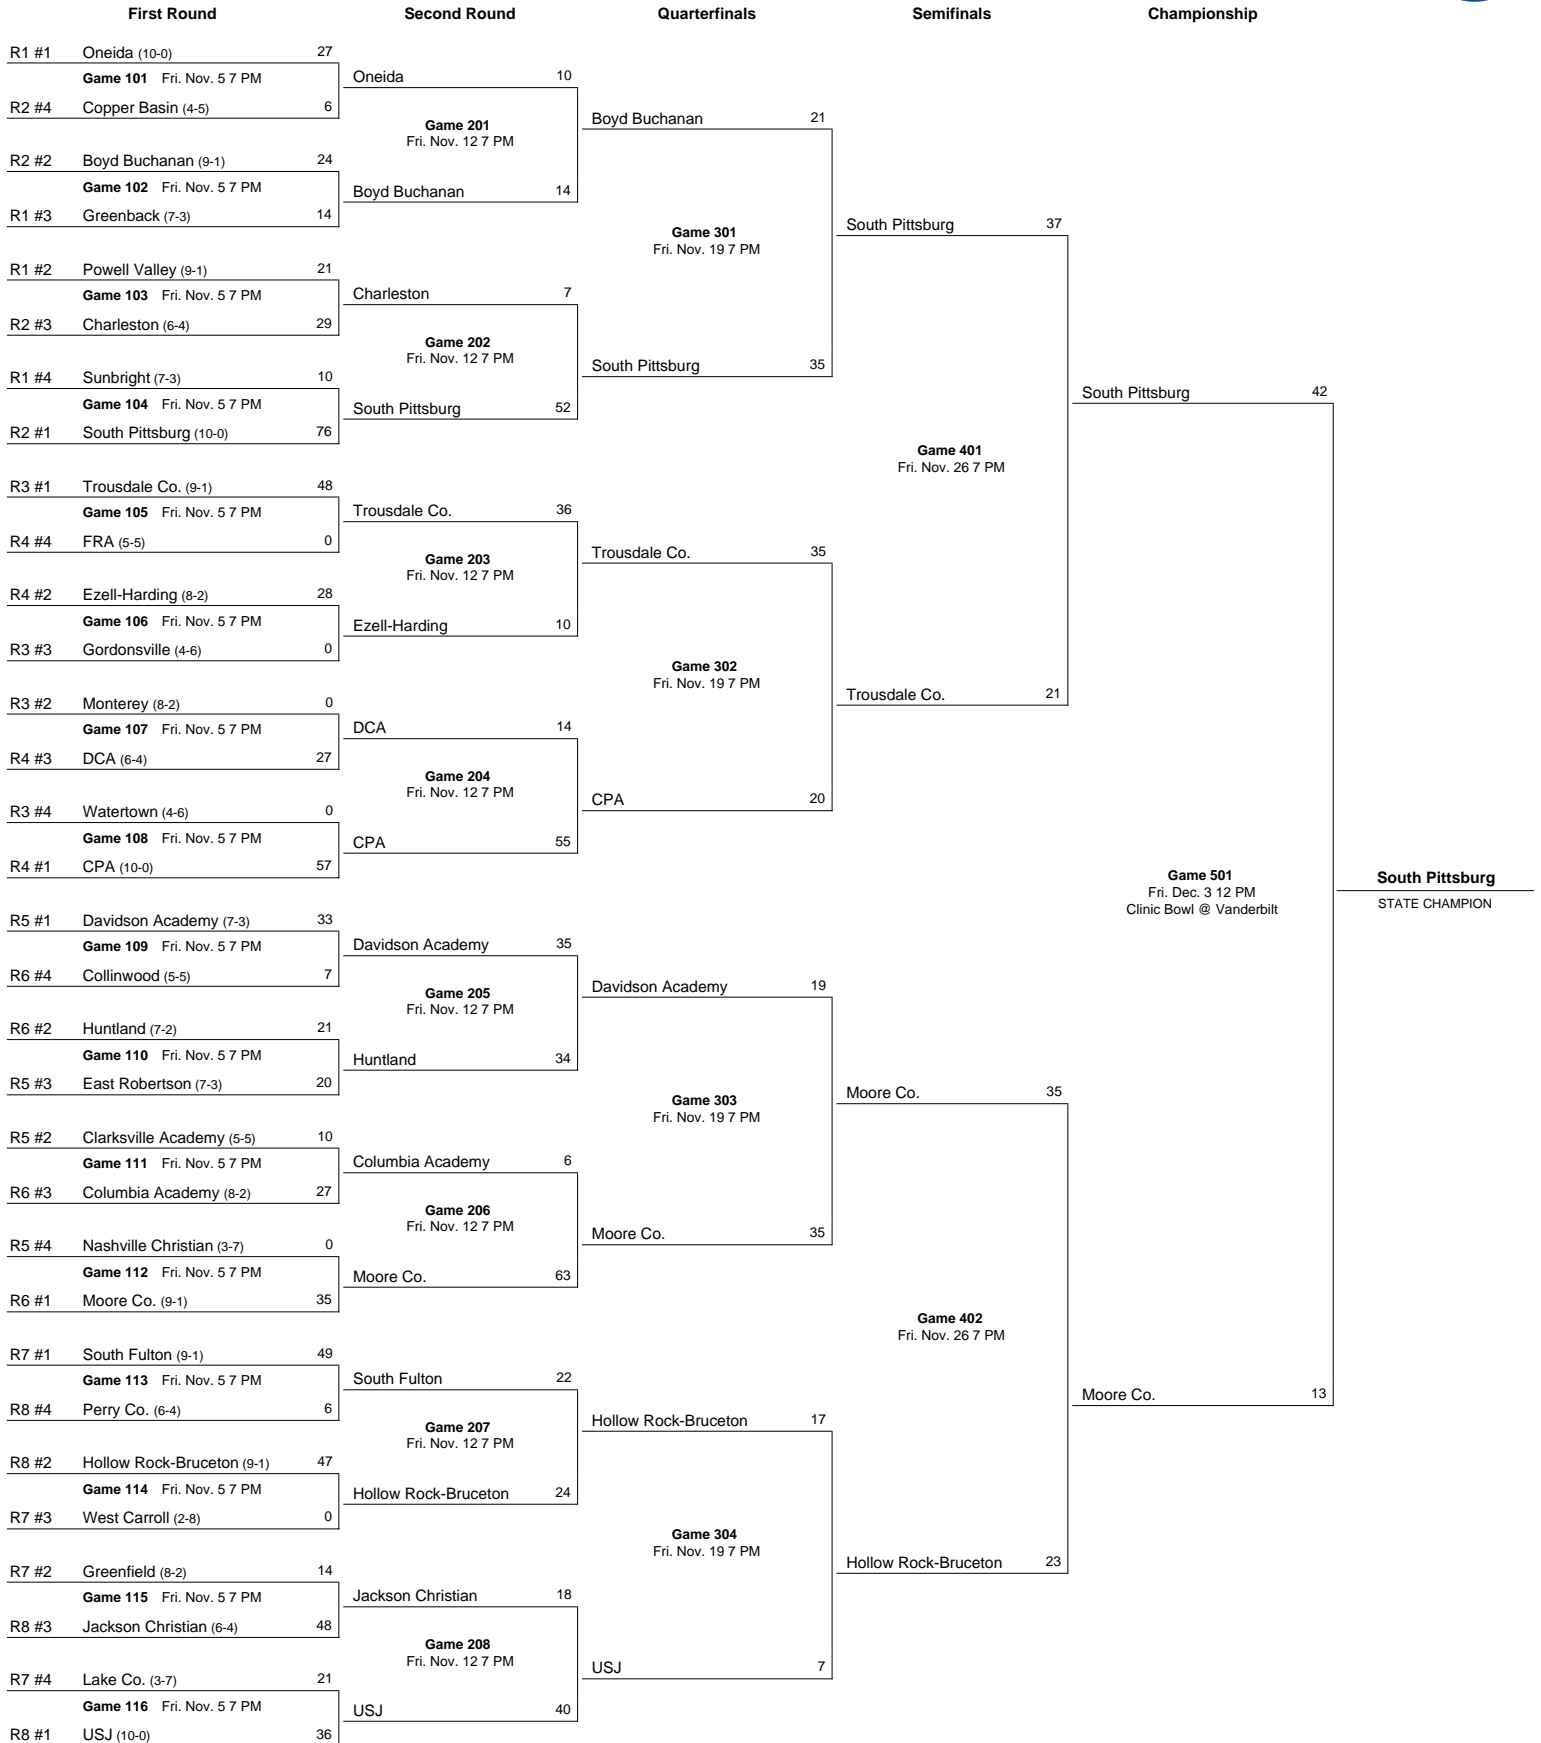

1999 Class 1A Football Playoffs

November 5 - December 3, 1999

Notes: