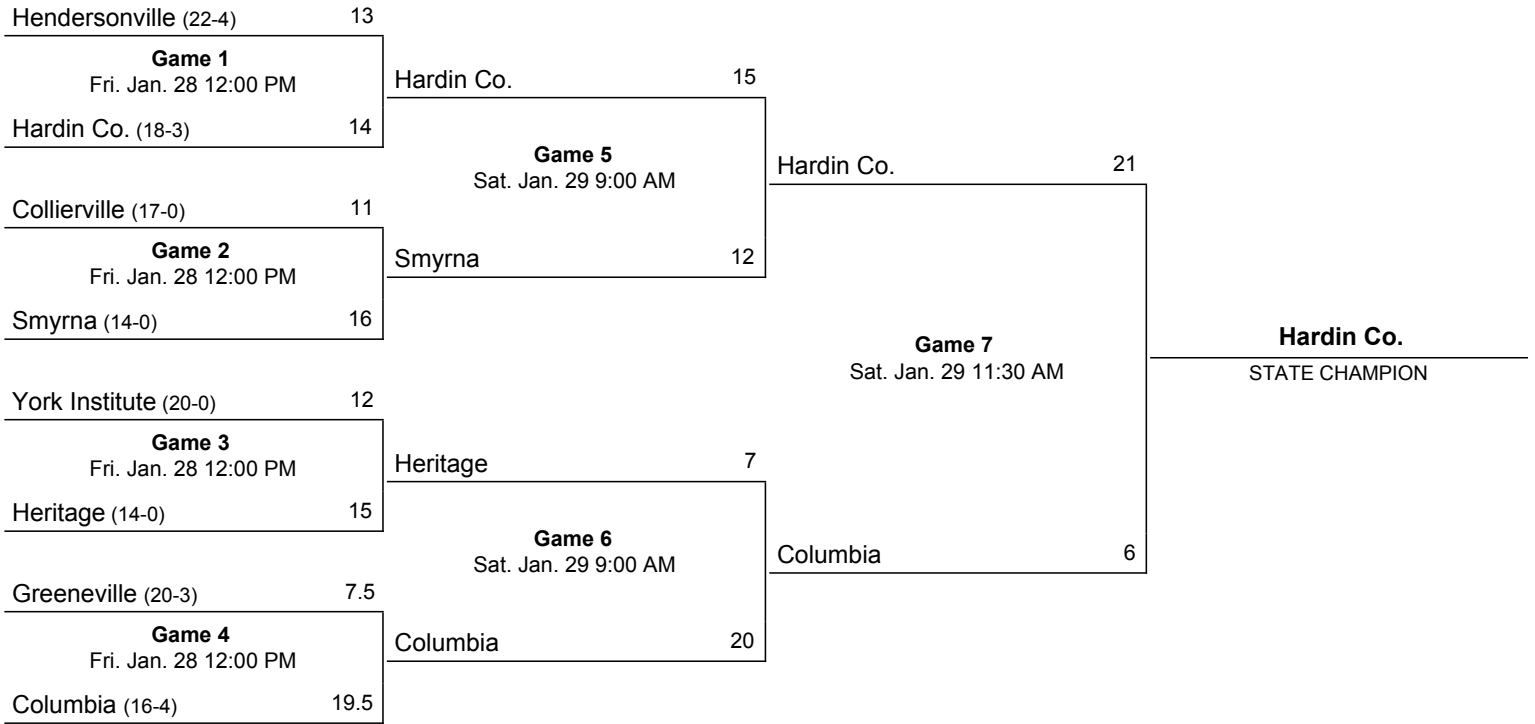

2011 Division I State Girls' Bowling Tournament

January 28 - January 29, 2011 · Smyrna Bowling Center - Smyrna, TN

**2011 TSSAA Division I State Girls Bowling Tournament
Smyrna Bowling Lanes - Smyrna, TN
January 28th - 29th, 2011**

MATCH 2

Team: Collierville	Team: Smyrna

Game 1

Position	Bowler / Sub (Frame)	Pin Fall	Points	Bowler / Sub (Frame)	Pin Fall	Points
1A	Emily Nykiel	222	1	Caitlin Hockensmith	202	0
2A	Courtney Wheeler	159	0	Allison Mouille	188	1
3A	Abby Castelow	152	0	Kara Ford	174	1
1B	Jessica Montez	180	1	Whitney North	113	0
2B	Chavia Perry / Sarah Burckmeier (7)	91	0	Kaitlin Crumpler	140	1
3B	Emily Lewis	95	0	Kelley Clairdy	147	1
Team Pin Fall & Game Points		899	2		964	6

Game 2

Position	Bowler / Sub (Frame)	Pin Fall	Points	Bowler / Sub (Frame)	Pin Fall	Points
1A	Emily Nykiel	231	1	Caitlin Hockensmith	195	0
2A	Jessica Montez	213	1	Allison Mouille	181	0
3A	Abby Castelow	159	0	Kara Ford	181	1
1B	Chavia Perry	162	0	Madison Mason	165	1
2B	Emily Lewis	146	1	Kaitlin Crumpler	110	0
3B	Courtney Wheeler	147	1	Kelley Clairdy	137	0
Team Pin Fall & Game Points		1,058	6		969	2

Game 3

Position	Bowler / Sub (Frame)	Pin Fall	Points	Bowler / Sub (Frame)	Pin Fall	Points
1A	Emily Nykiel	179	1	Whitney North	140	0
2A	Jessica Montez	198	1	Caitlin Hockensmith	143	0
3A	Abby Castelow	125	0	Kara Ford	204	1
1B	Chavia Perry	124	0	Madison Mason	180	1
2B	Emily Lewis	168	1	Kelley Clairdy	140	0
3B	Courtney Wheeler	122	0	Allison Mouille	184	1
Team Pin Fall & Game Points		916	3		991	5

Match Pin Fall & Match Points	2,873	11		2,924	13
Home - Total Points		11	Visitor - Total Points		16

Total Match Points = 27

1 Point - Each Individual Game Won - 18 Total Points

2 Points - Each Team Game Won (Total Pin Fall All 6 Bowlers) - 6 Total Points

3 Points - Highest Total Match Pinfall for 3 Game Series - 3 Total Points