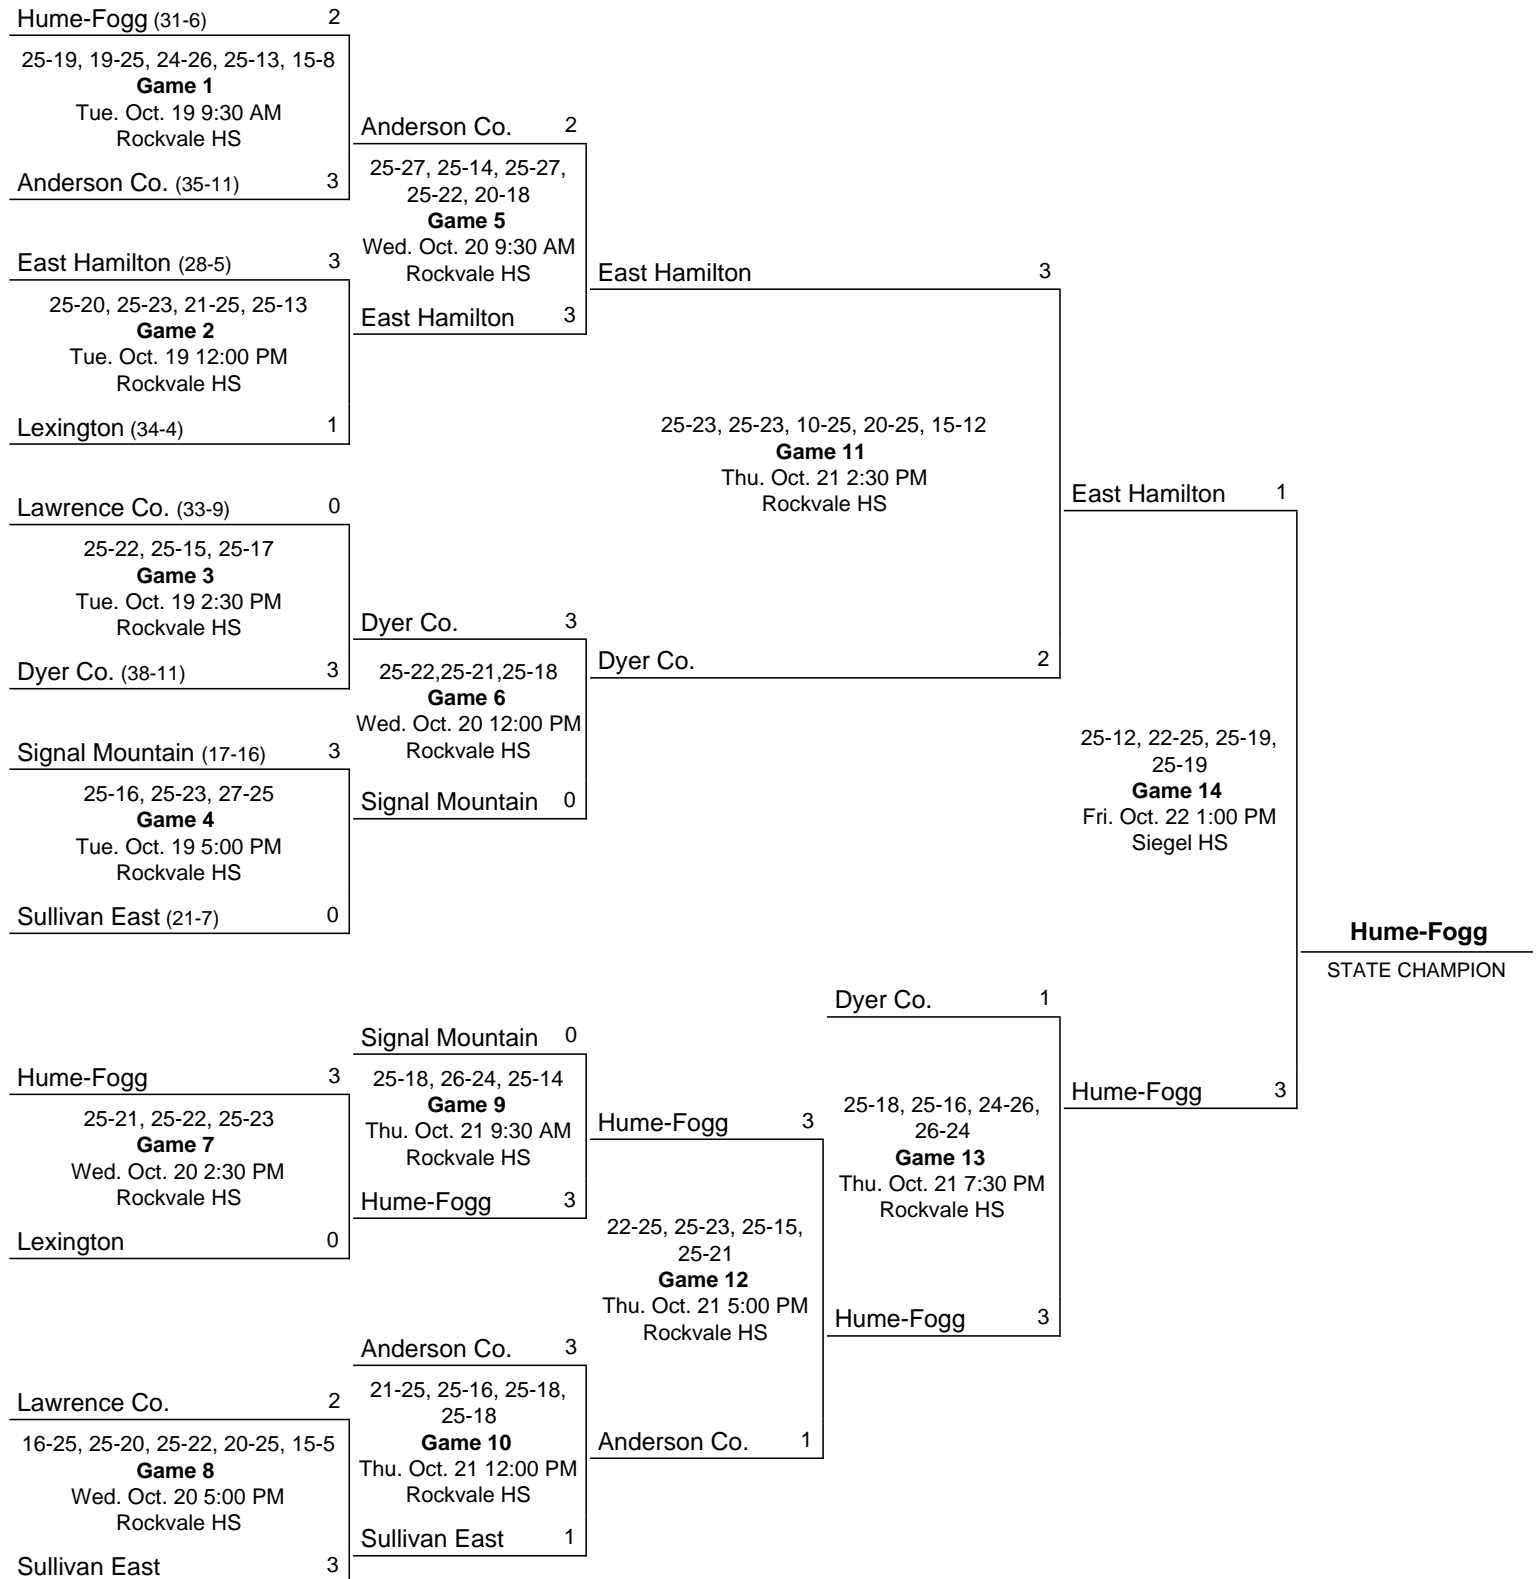

2021 Class AA State Girls' Volleyball Tournament

October 19 - October 22, 2021 - Rockvale High School & Siegel High School

Notes: