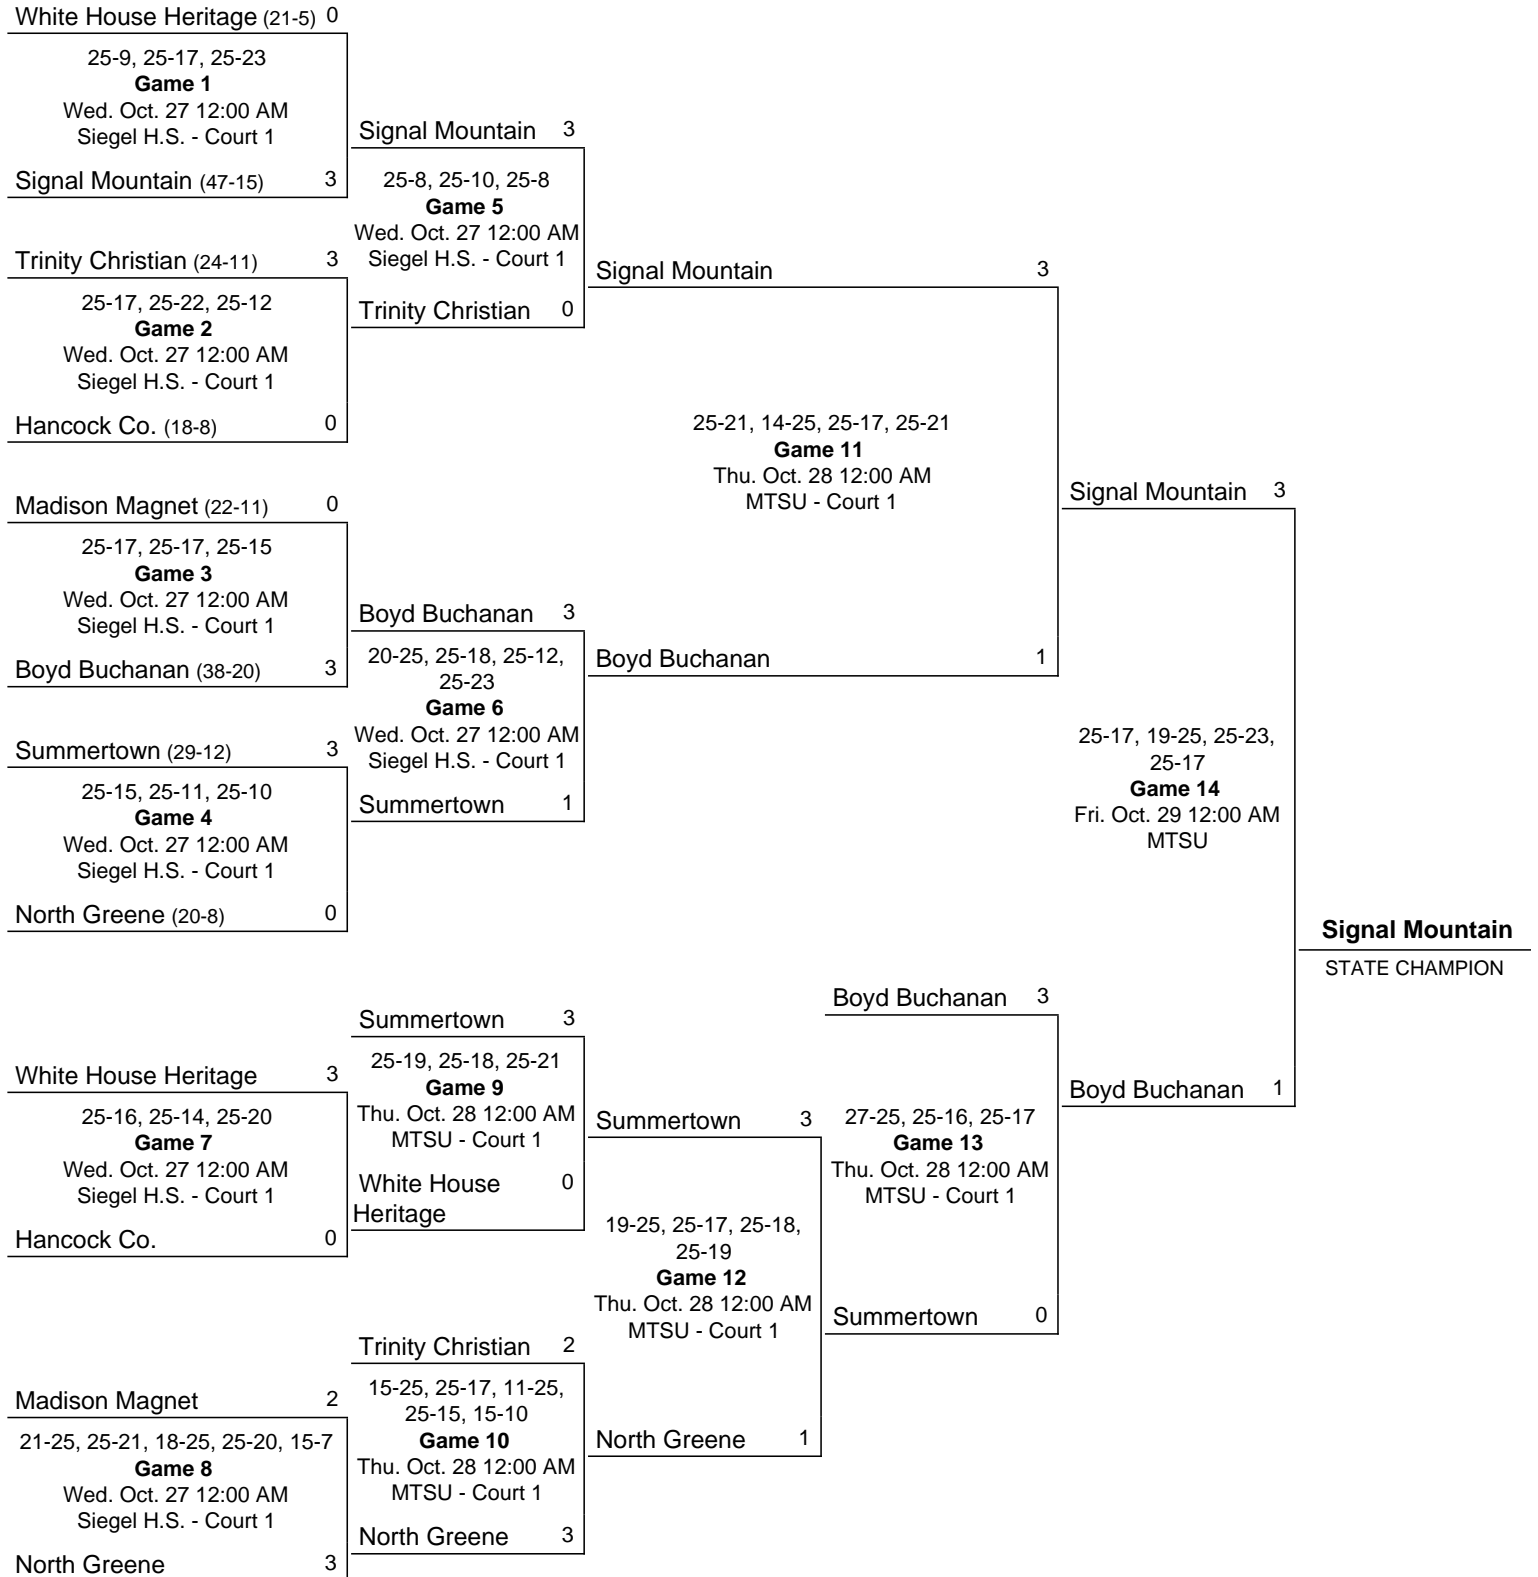

2010 Class A State Girls' Volleyball Tournament

October 27 - October 29, 2010 - Murfreesboro, TN

Notes: