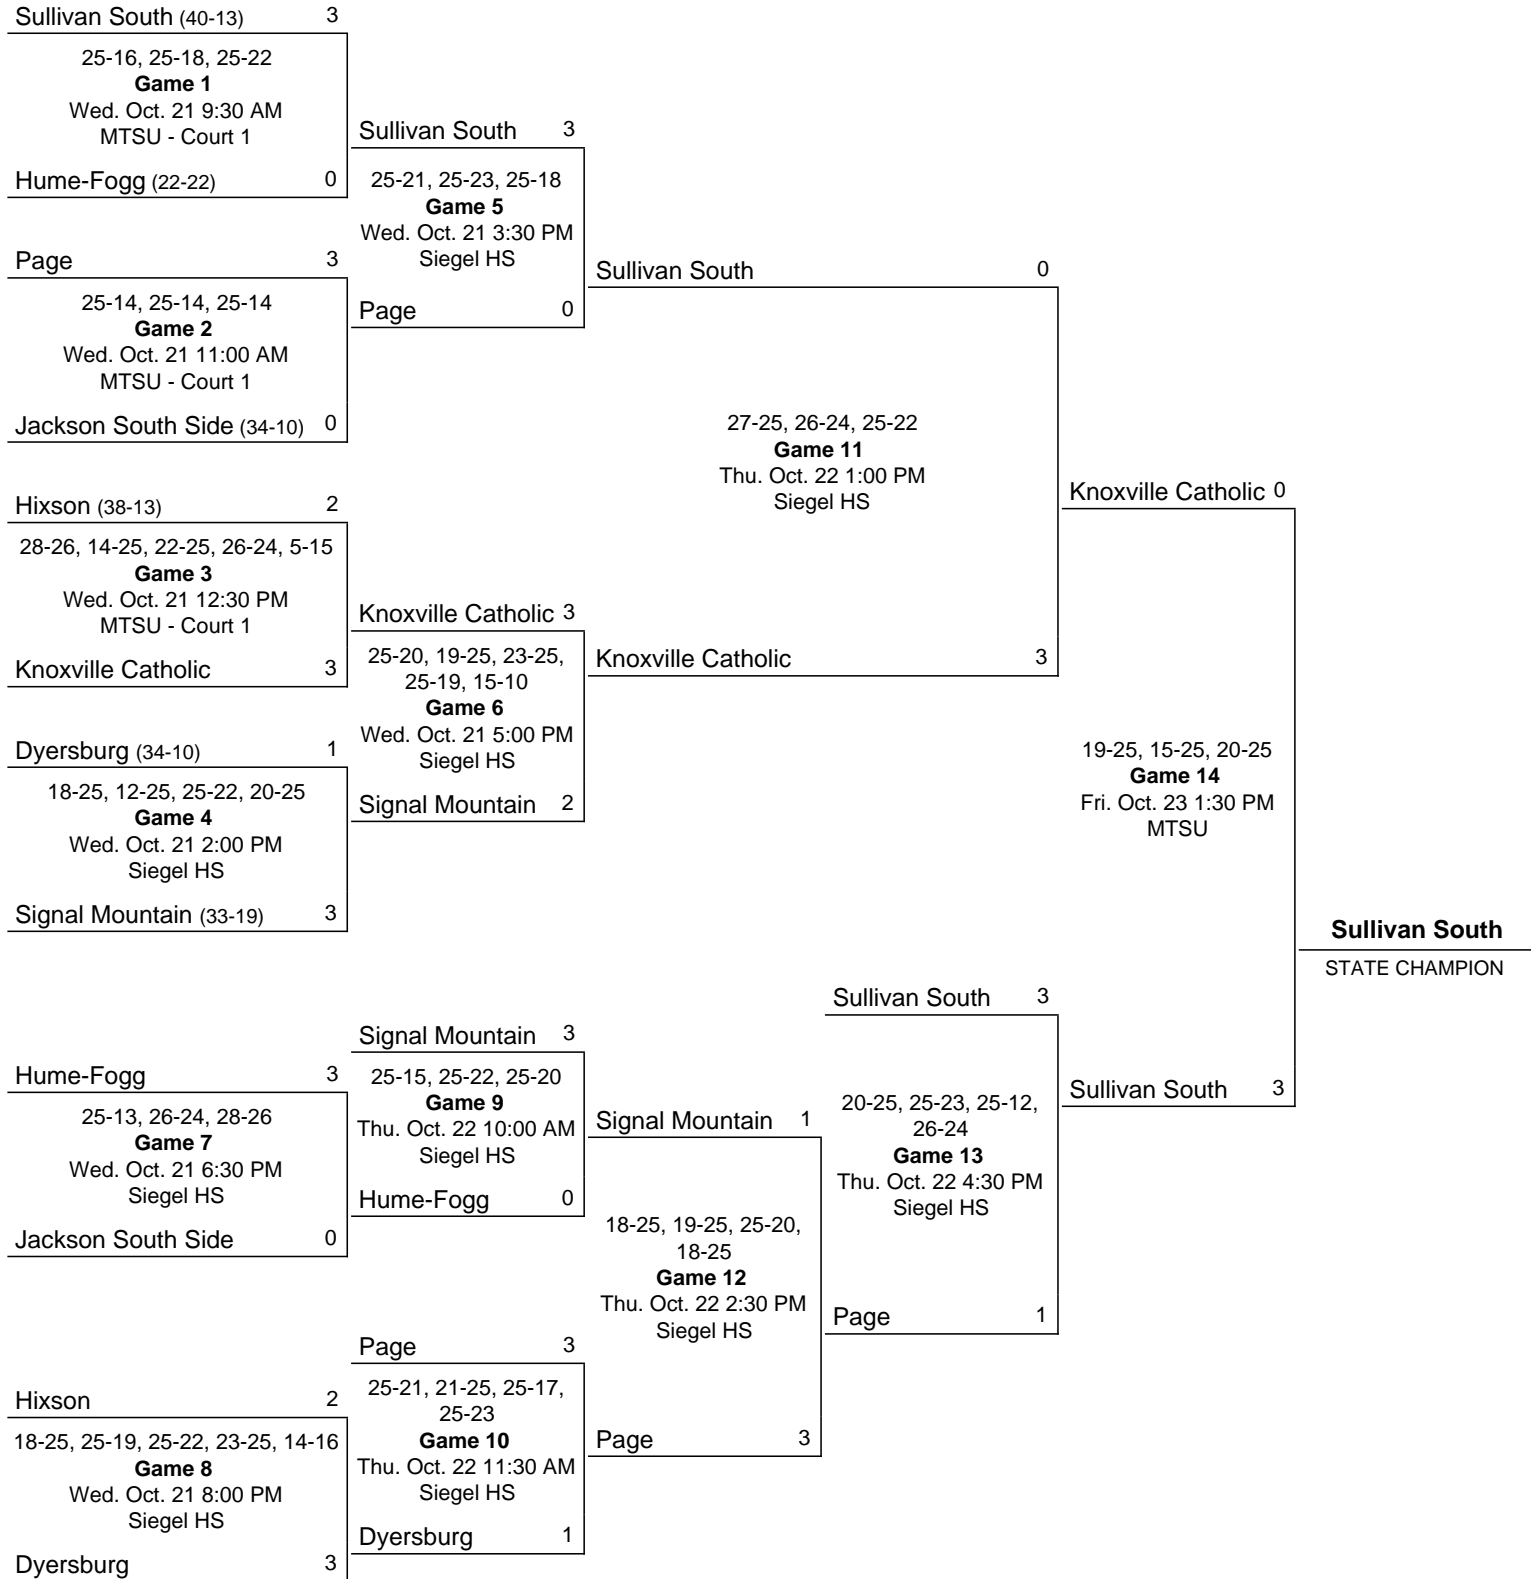

Volleyball Box Score (3rd set only)
Signal Mountain High vs Knoxville Cathloic
(Oct 21, 2016 at Murfreesboro, TN)

#	Signal Mountain High	S	Attack				Ast	Serve			Dig	Block			BH	Pts
			K	E	TA	Pct		SA	SE	RE		BS	BA	BE		
2	Redman,Lindsay	1	2	0	3	.667	0	0	0	0	0	0	0	1	0	-
4	Johnson,Aubrie	1	3	4	11	-.091	0	0	0	0	1	0	0	0	0	-
7	Barry,Kate	1	1	0	1	1.000	6	1	0	1	3	0	0	0	0	-
9	Hunt,Sarah	1	0	0	1	.000	0	0	0	0	2	0	0	0	0	-
10	Rackel,Maia	1	2	1	6	.167	0	0	0	0	0	0	0	1	0	-
11	Lapinski,Sidney	1	1	0	1	1.000	2	0	0	0	1	0	0	0	0	-
1	Terfloth,Nicole	1	0	0	0	.000	0	0	0	0	3	0	0	0	0	-
15	Power,Olivia	1	1	2	8	-.125	0	0	0	0	0	1	0	0	0	-
18	Hansen,Cora	1	0	0	2	.000	0	0	0	0	0	0	0	0	0	-
Totals		1	10	7	33	.091	8	1	0	1	10	1	0	2	0	-

Team Attack By Set

Set	K	E	TA	Pct
1	0	0	0	.000
2	0	0	0	.000
3	10	7	33	.091

TOTAL TEAM BLOCKS: 1.0

SET SCORES	1	2	3
Signal Mountain High (	18	13	19
Knoxville Cathloic (3)	25	25	25

#	Knoxville Cathloic	S	Attack				Ast	Serve			Dig	Block			BH	Pts
			K	E	TA	Pct		SA	SE	RE		BS	BA	BE		
4	Cunningham,Olivia	1	1	2	5	-.200	0	1	0	0	2	0	0	0	0	-
5	Alves,Maya	1	0	1	5	-.200	0	0	0	0	0	0	1	0	0	-
6	Bonee,Meredith	1	6	0	10	.600	7	0	0	1	3	0	1	0	0	-
9	Hart,Carlee	1	1	0	1	1.000	0	0	0	0	0	0	0	0	0	-
12	Gardner,Dana	1	1	1	2	.000	0	0	0	0	0	0	0	1	0	-
13	Cieslik,Kamila	1	8	2	14	.429	0	0	1	0	2	1	2	0	0	-
1	Whitt,Gracie	1	0	0	0	.000	2	0	0	0	3	0	0	0	0	-
14	Kozemoko,Olivia	1	0	0	0	.000	8	0	0	0	2	0	0	0	0	-
Totals		1	17	6	37	.297	17	1	1	1	12	1	4	1	0	-

Team Attack By Set

Set	K	E	TA	Pct
1	0	0	0	.000
2	0	0	0	.000
3	17	6	37	.297

TOTAL TEAM BLOCKS: 3.0

Site: Murfreesboro, TN (Murphy Center)
Date: Oct 21, 2016 Attend: Time:
Referees:

2015 Class AA State Girls' Volleyball Tournament

October 21 - October 23, 2015 - Siegel High School & MTSU

Notes: