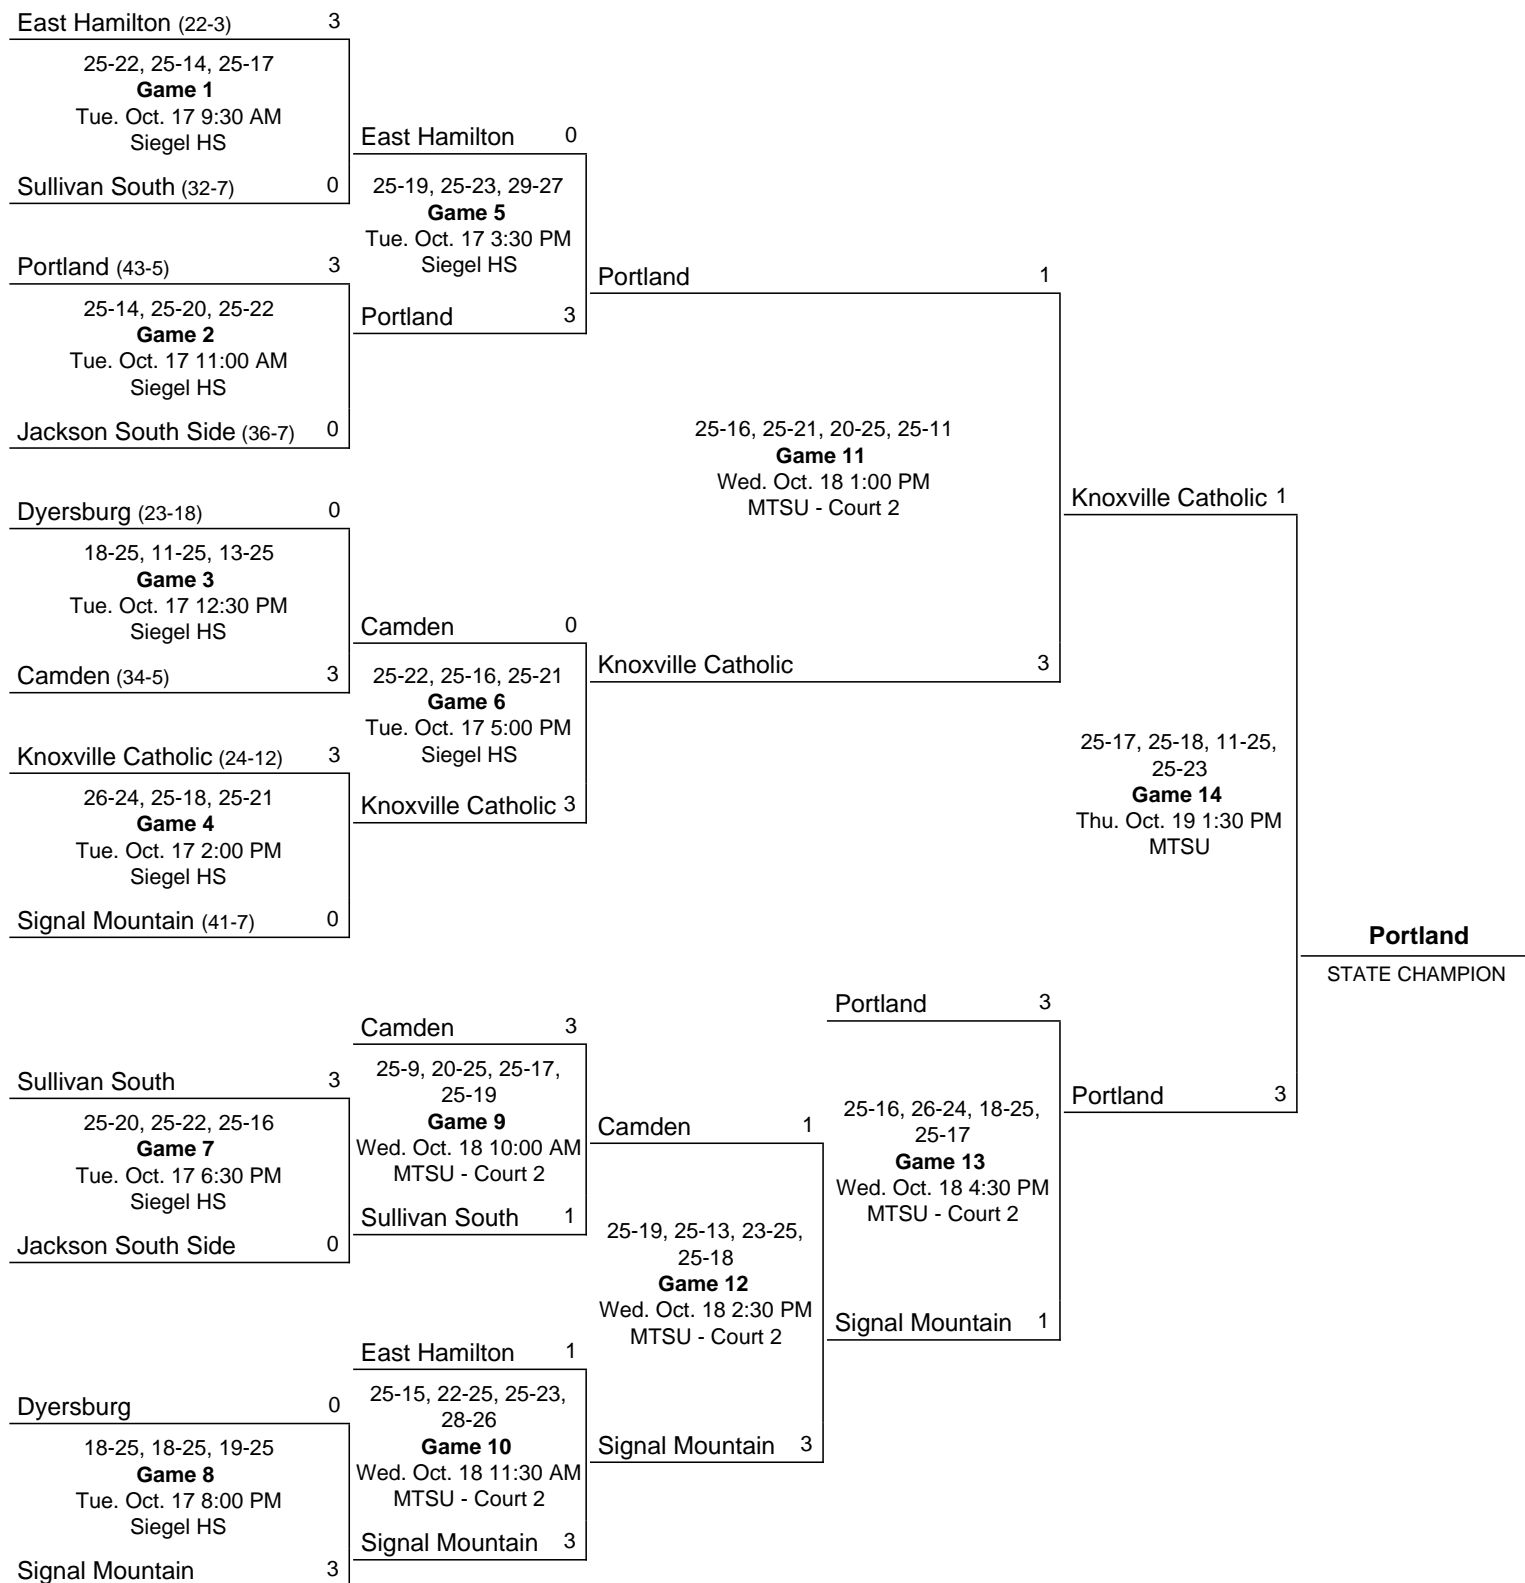

2017 Class AA State Girls' Volleyball Tournament

October 17 - October 19, 2017 - Siegel High School & MTSU

Notes: