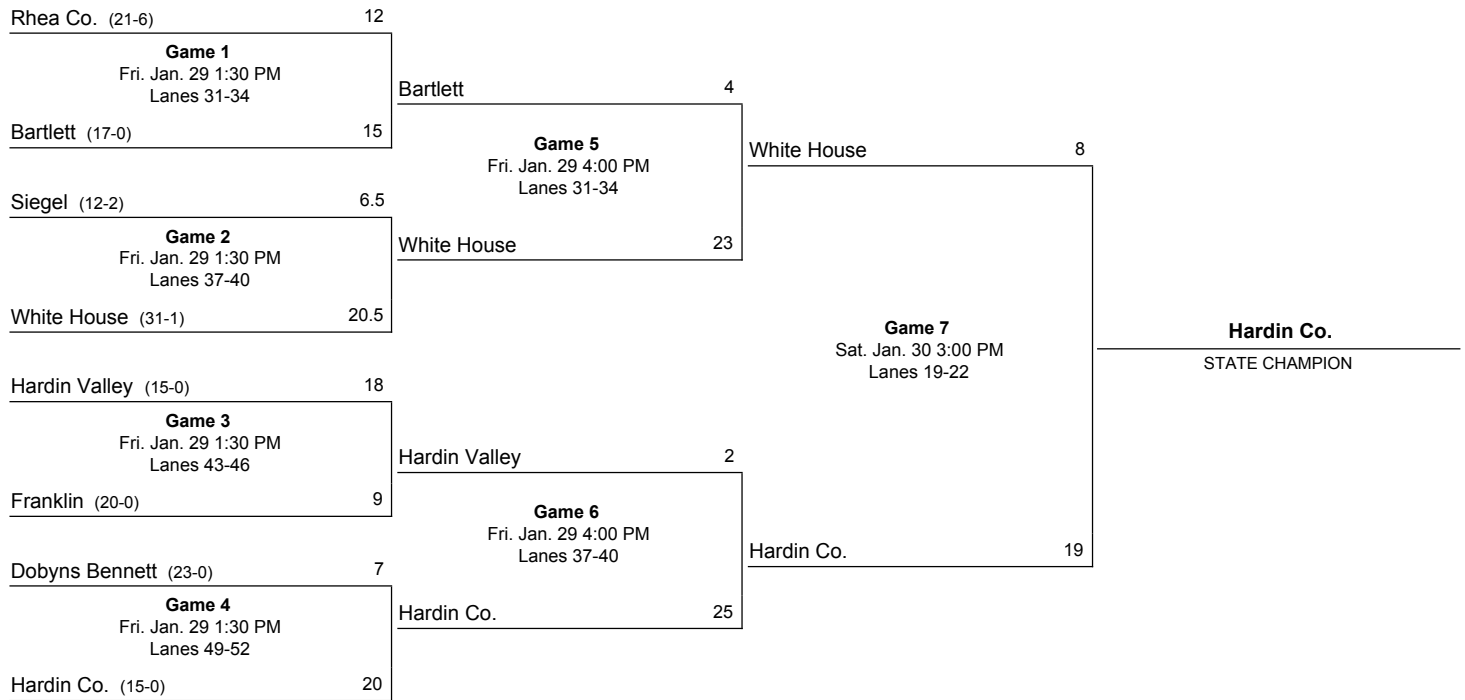

**Siegel High School
Girls' Bowling
Murfreesboro, TN**

POSTSEASON HISTORY REPORT
GENERATED JANUARY 23, 2020

Summary

Championship Record: 0-2

Appearances (2): 2016, 2004

Finals Appearances/Runners-up (3): 2016, 2017, 2018

Championships (1): 2017

Finals Appearances

Year	Class	Award	Detail
2016	Division I	Individual Runner-Up	Danielle Jedlicki
2017	Division I	Individual Champion	Danielle Jedlicki
2018	Division I	Individual Runner-Up	Danielle Jedlicki

Awards

None found.

2016 Division I State Girls' Bowling Tournament

January 22 - January 23, 2016 · Smyrna Bowling Center - Smyrna, TN

Notes:

2016 TSSAA Division I State Girls' Bowling Tournament

MATCH 2

Location: Smyrna Bowling Center (Smyrna, TN)