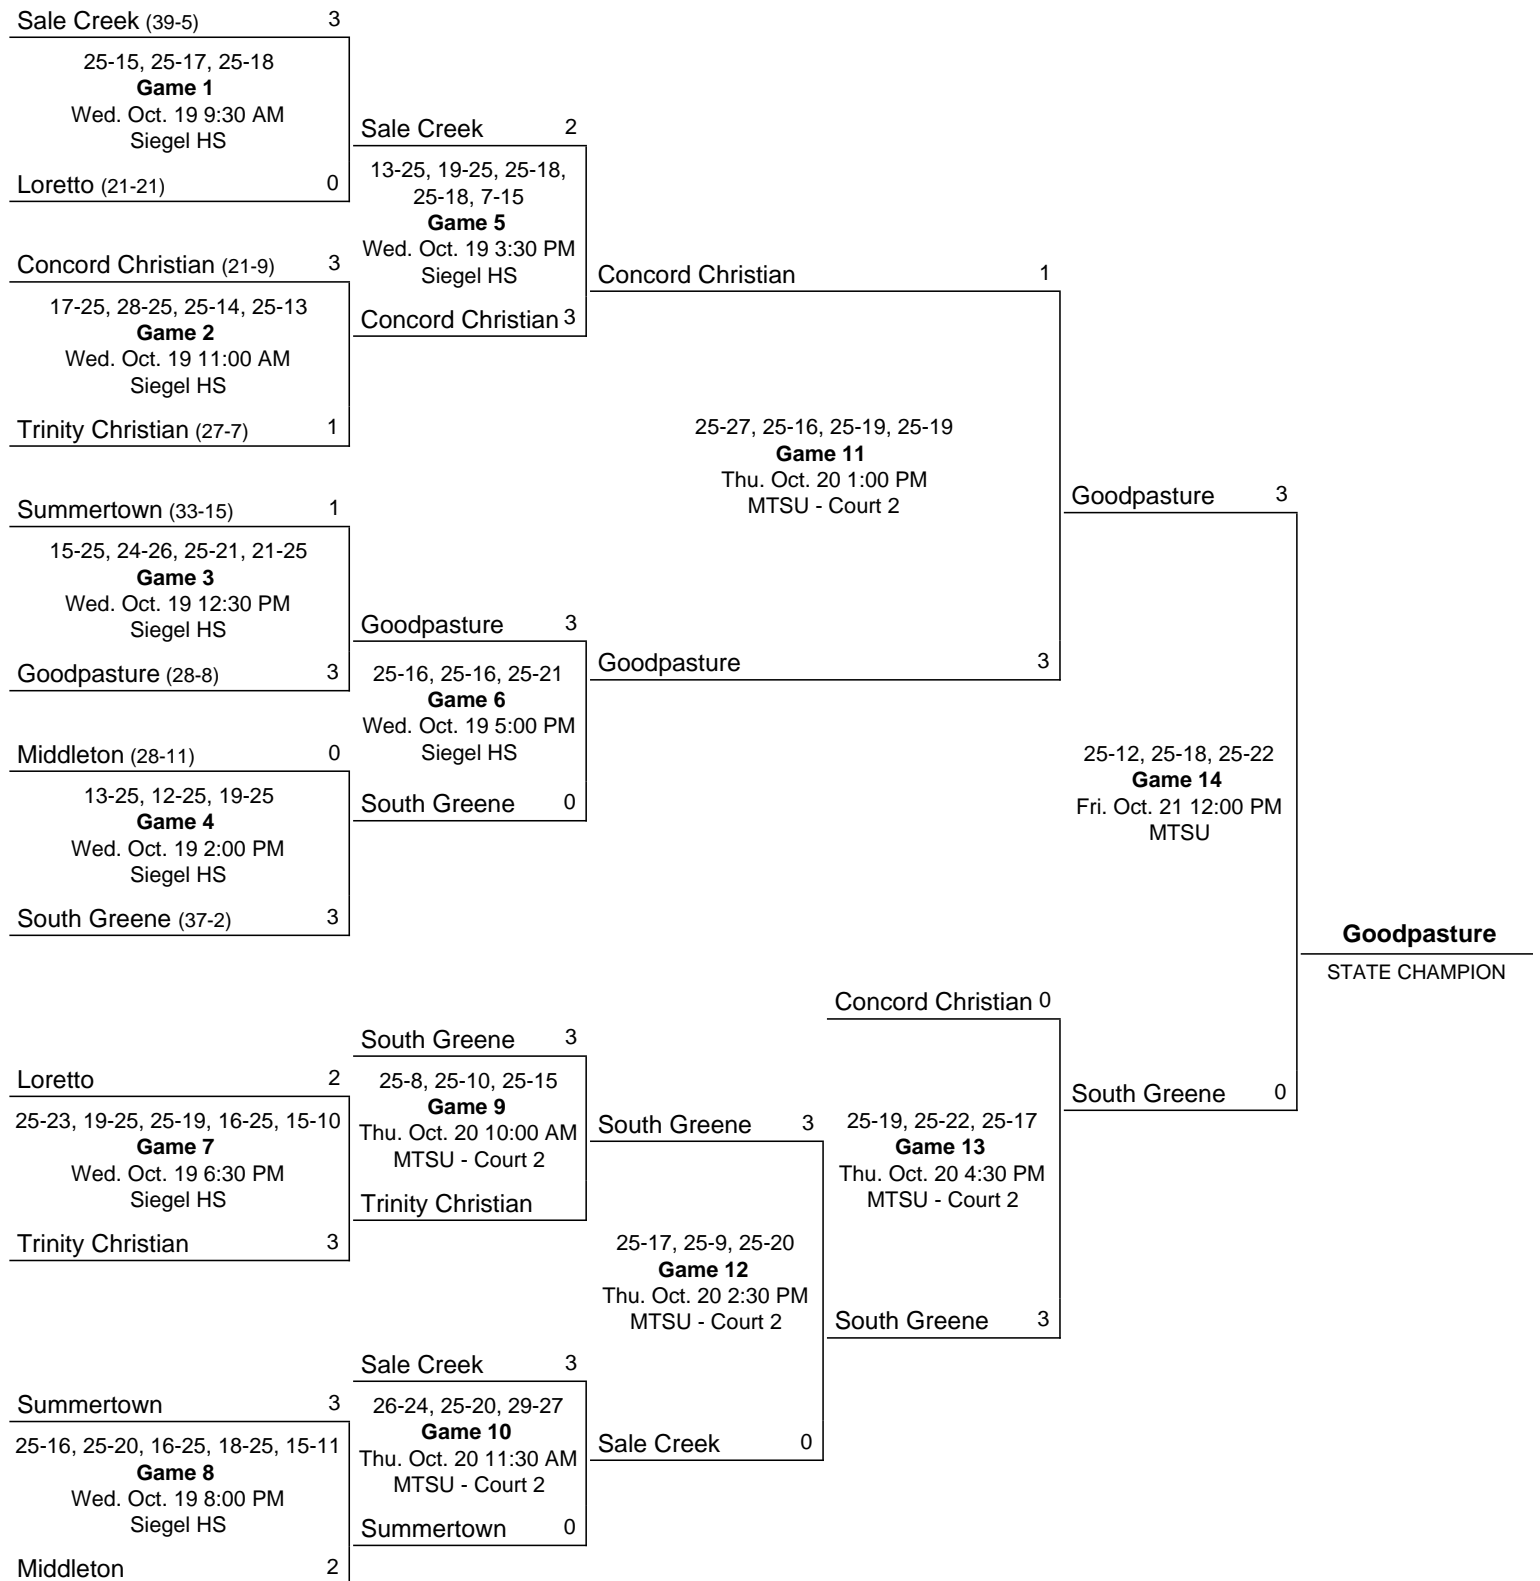

2016 Class A State Girls' Volleyball Tournament

October 19 - October 21, 2016 - Siegel High School & MTSU

Notes: