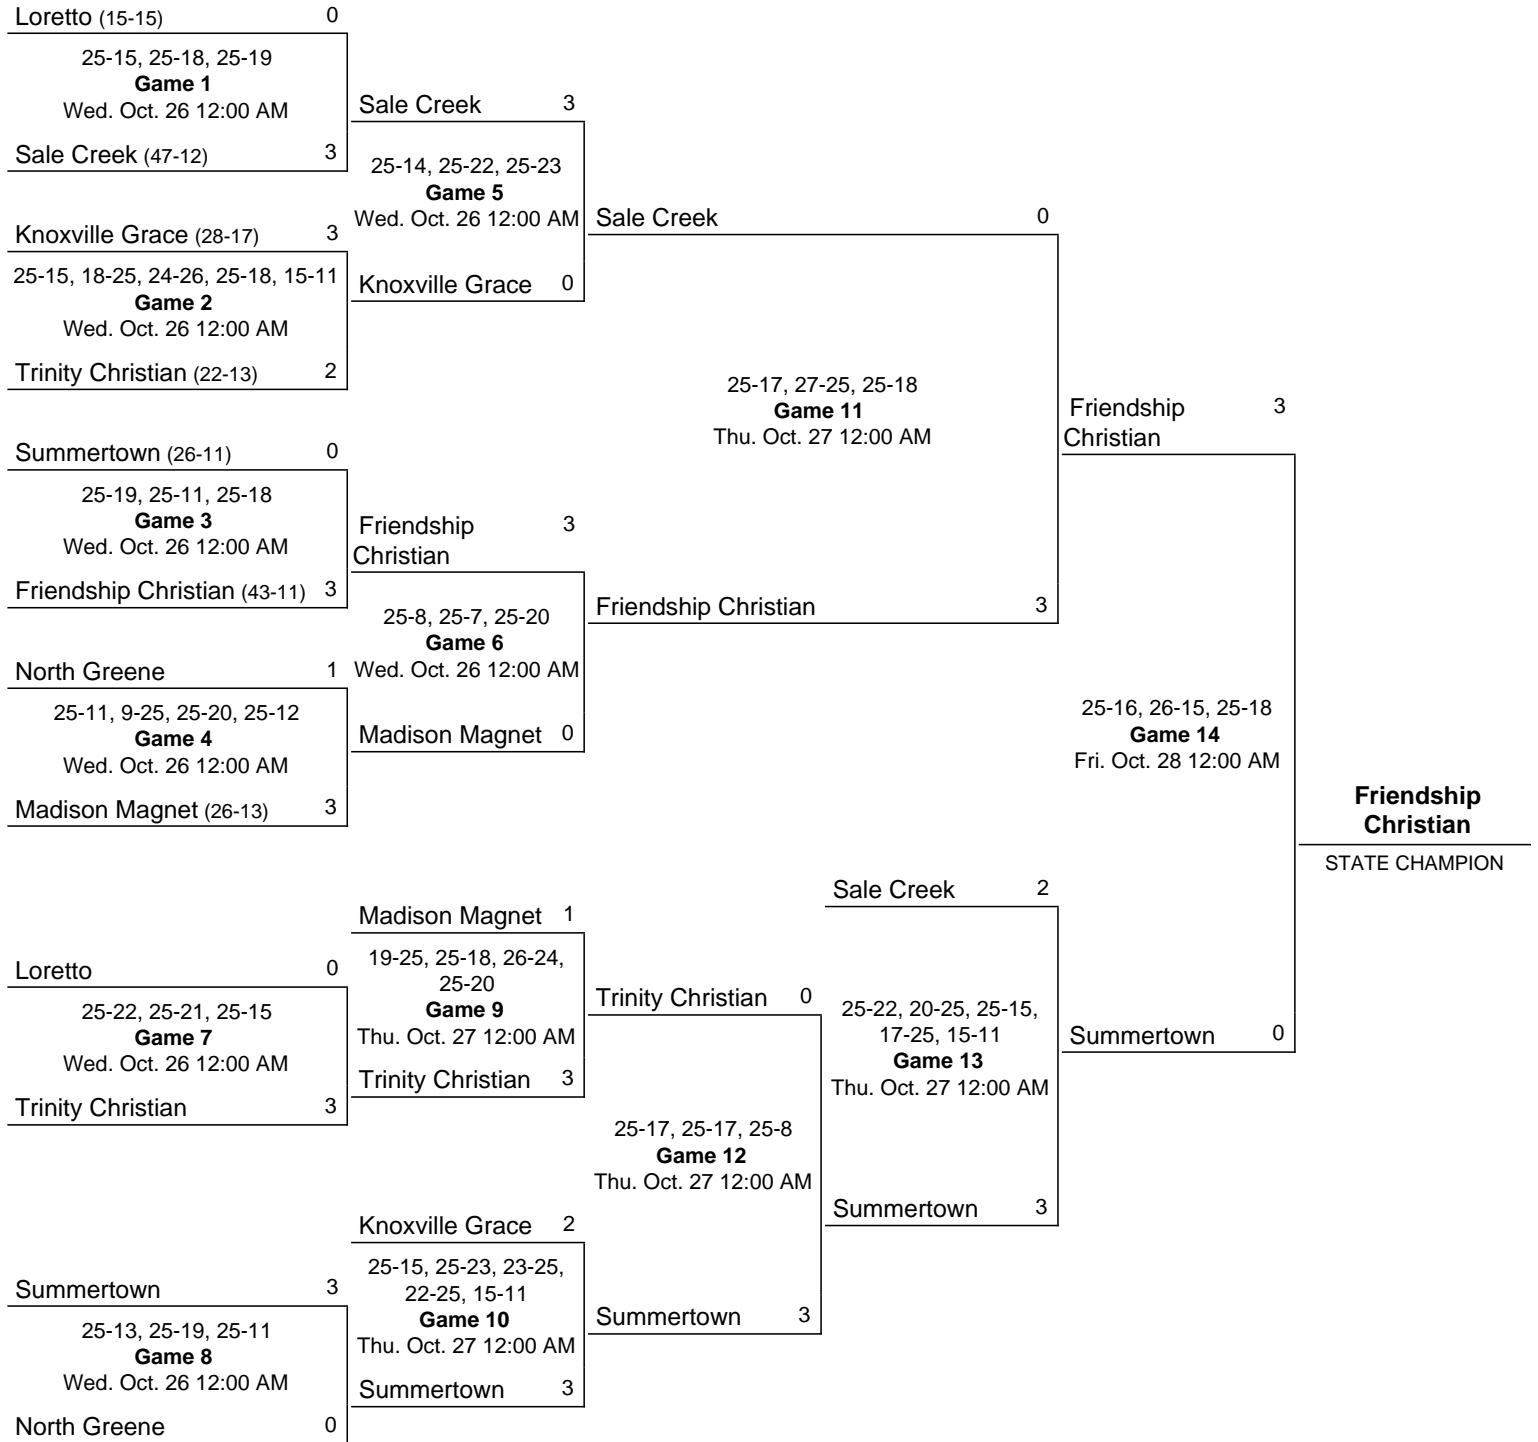

2011 Class A State Girls' Volleyball Tournament

October 26 - October 28, 2011 - Murfreesboro, TN

Notes: