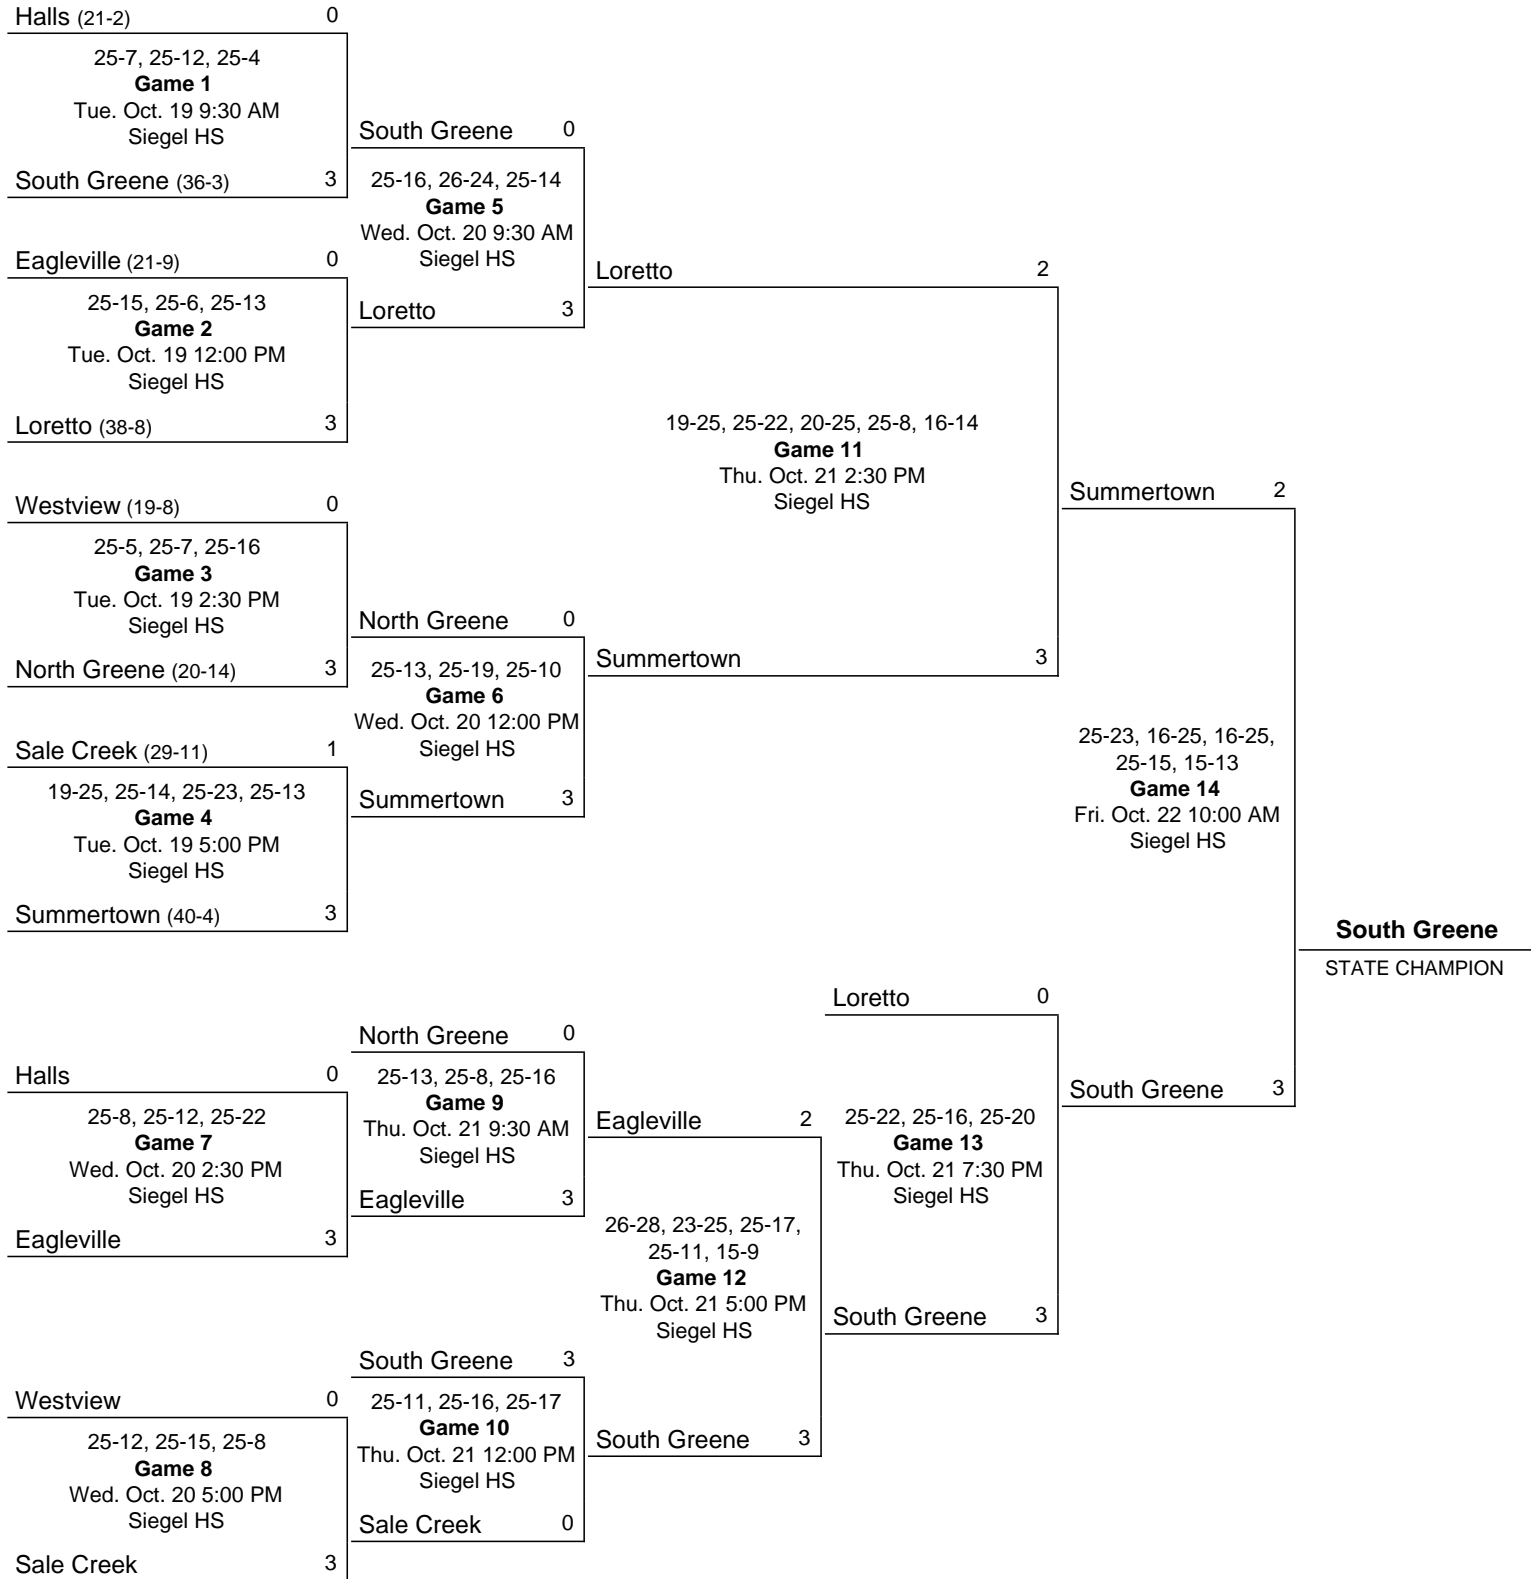

2021 Class A State Girls' Volleyball Tournament

October 19 - October 22, 2021 - Siegel High School

Notes: