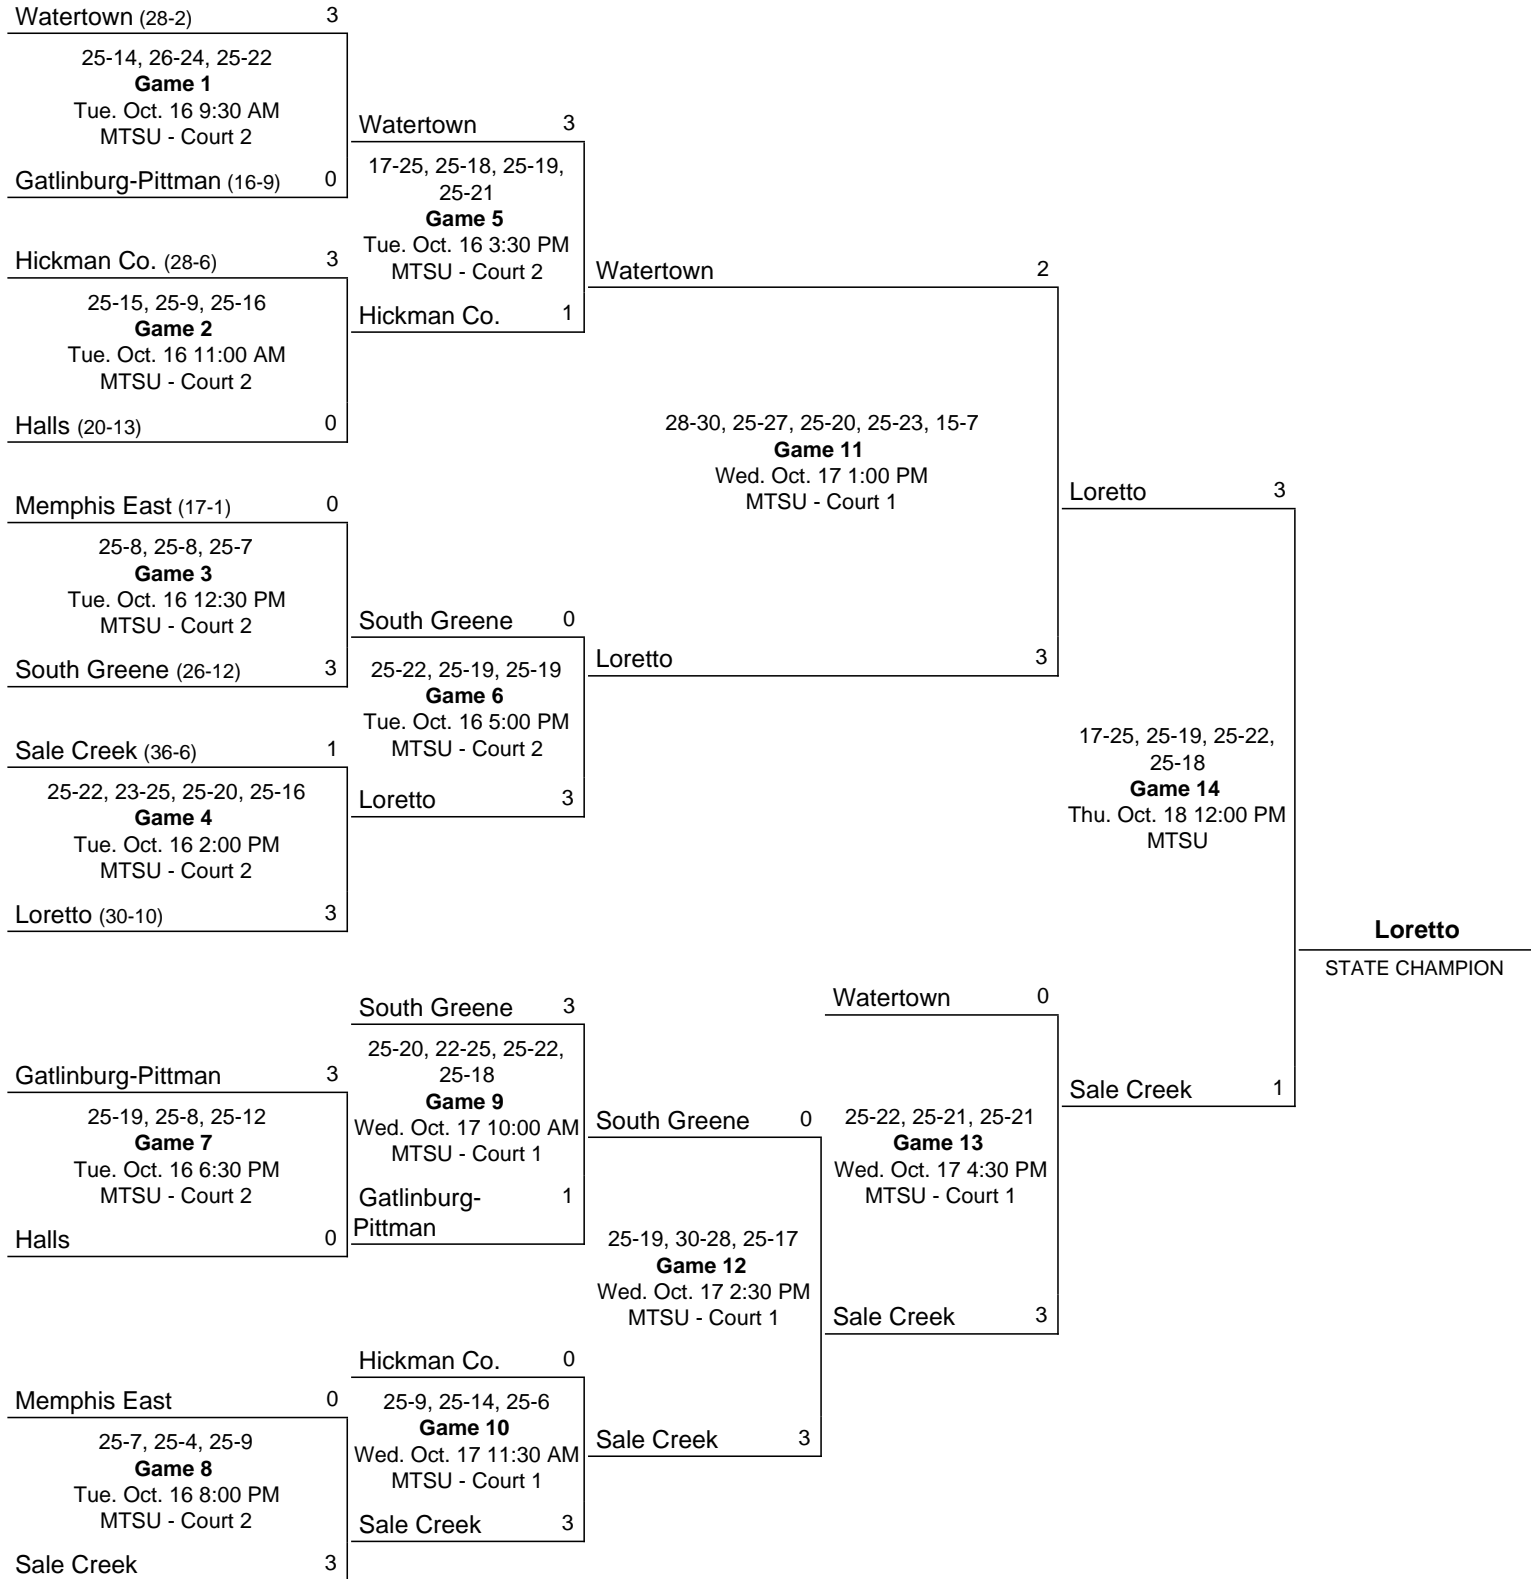

2018 Class A State Girls' Volleyball Tournament

October 16 - October 18, 2018 - MTSU

Notes:

Volleyball Box Score
2018 TSSAA Volleyball State Championship
Sale Creek vs Loretto (Oct 18, 2018 at Murfreesboro, Tenn.)

#	Sale Creek	S	Attack			Pct	Ast	Serve			Dig	Block			BH	Pts
			K	E	TA			SA	SE	RE		BS	BA	BE		
1	Ayres, Reagan	4	2	4	27	-.074	0	0	0	0	4	0	1	0	0	2.5
6	Gibson, Sydney	4	19	7	61	.197	0	1	2	1	3	1	4	0	0	23.0
7	Morgan, Lillie	4	3	3	20	.000	0	2	0	0	7	0	1	1	0	5.5
8	Perry, Jayda	4	5	0	14	.357	44	1	1	0	9	0	0	1	0	6.0
42	Phillips, Kayla	4	2	0	6	.333	1	2	1	1	12	0	2	0	0	5.0
61	Steele, Madysun	4	20	7	42	.310	1	1	0	1	9	0	0	0	0	21.0
2	Cox, Avery	4	0	1	2	-.500	3	1	0	0	16	0	0	0	0	1.0
9	Smith, Allison	4	0	0	0	.000	0	0	0	1	5	0	0	0	0	0.0
12	Parks, Ruthie	4	0	0	0	.000	0	0	0	0	6	0	0	0	0	0.0
Totals		4	51	22	172	.169	49	8	4	4	71	1	8	2	0	64.0

Team Attack By Set

TOTAL TEAM BLOCKS: 5.0

Set	K	E	TA	Pct	Sideout	Pct
1	12	5	29	.241	12-17	70%
2	10	4	44	.136	10-25	40%
3	14	4	35	.286	11-24	45%
4	15	9	64	.094	9-25	36%
					42-91	46%

SET SCORES

	1	2	3	4	Team Records:
Sale Creek (1)	25	19	22	18	40-8
Loretto (3)	17	25	25	25	34-10

#	Loretto	S	Attack			Pct	Ast	Serve			Dig	Block			BH	Pts
			K	E	TA			SA	SE	RE		BS	BA	BE		
11	Ridgeway, Shelby	4	10	6	33	.121	1	0	0	0	6	0	3	0	0	11.5
12	Brown, Bailey	4	8	3	20	.250	0	0	0	1	14	0	3	1	0	9.5
15	Cotton, Mary Beth	4	19	8	48	.229	5	2	2	1	17	0	1	0	0	21.5
23	Buttrum, Brooke	4	3	0	9	.333	49	1	0	0	18	0	0	0	0	4.0
25	Weathers, Karly	4	10	3	24	.292	0	0	0	0	11	1	4	0	0	13.0
34	Chance, Raven	4	11	2	24	.375	1	0	0	1	1	0	3	0	0	12.5
0	Ezell, Jaden	4	0	0	1	.000	0	1	0	3	10	0	0	0	0	1.0
2	Huntley, Jenna	4	0	0	0	.000	0	0	0	2	6	0	0	0	0	0.0
Totals		4	61	22	159	.245	56	4	2	8	83	1	14	1	0	73.0

Team Attack By Set

TOTAL TEAM BLOCKS: 8.0

Set	K	E	TA	Pct	Sideout	Pct
1	10	9	36	.028	12-25	47%
2	18	9	43	.209	10-19	52%
3	20	2	36	.500	12-23	52%
4	13	2	44	.250	9-18	50%
					43-85	50%

Site: Murfreesboro, Tenn. (Murphy Center)
Date: Oct 18, 2018 Attend: 492 Time: 2:32
Referees:
2018 TSSAA DI-A State Championship

	1	2	3	4	Total
Tie scores	7	3	8	1	19
Lead change	2	1	3	0	6