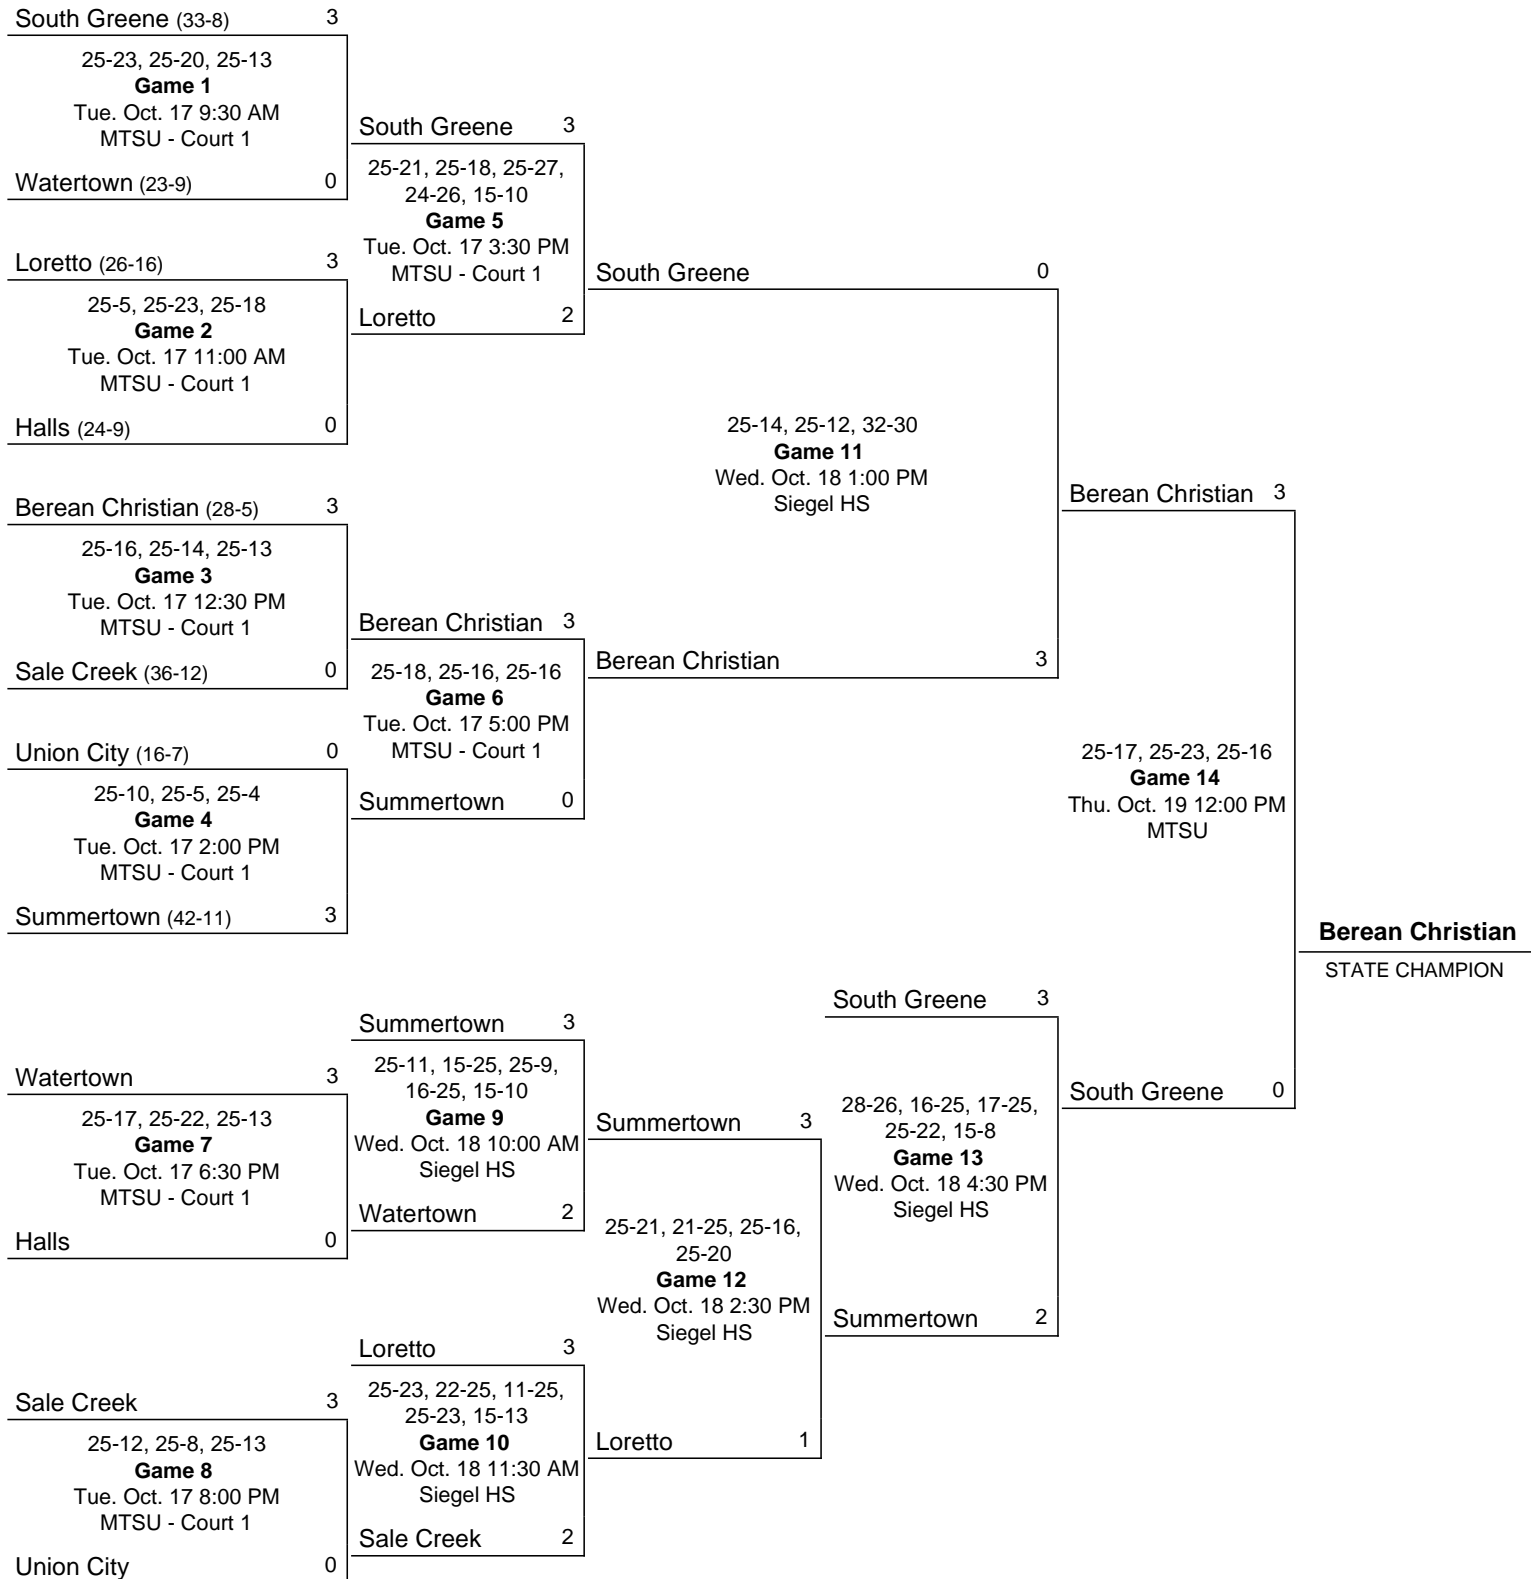

Volleyball Box Score (4th set only)
2018 TSSAA Volleyball State Championship
Sale Creek vs Loretto (Oct 18, 2018 at Murfreesboro, Tenn.)

#	Sale Creek	S	Attack			Pct	Ast	Serve			Dig	Block			BH	Pts
			K	E	TA			SA	SE	RE		BS	BA	BE		
1	Ayres, Reagan	1	0	2	11	-.182	0	0	0	0	2	0	0	0	0	0.0
6	Gibson, Sydney	1	8	4	21	.190	0	0	1	0	2	0	1	0	0	8.5
7	Morgan, Lillie	1	1	2	10	-.100	0	0	0	0	3	0	0	0	0	1.0
8	Perry, Jayda	1	2	0	5	.400	12	0	1	0	4	0	0	0	0	2.0
42	Phillips, Kayla	1	1	0	4	.250	0	0	1	0	4	0	1	0	0	1.5
61	Steele, Madysun	1	3	1	13	.154	0	0	0	0	3	0	0	0	0	3.0
2	Cox, Avery	1	0	0	0	.000	2	0	0	0	4	0	0	0	0	0.0
9	Smith, Allison	1	0	0	0	.000	0	0	0	0	2	0	0	0	0	0.0
12	Parks, Ruthie	1	0	0	0	.000	0	0	0	0	3	0	0	0	0	0.0
Totals		1	15	9	64	.094	14	0	3	0	27	0	2	0	0	16.0

Team Attack By Set

TOTAL TEAM BLOCKS: 1.0

Set	K	E	TA	Pct	Sideout	Pct
1	0	0	0	.000	12-0	0%
2	0	0	0	.000	10-0	0%
3	0	0	0	.000	11-0	0%
4	15	9	64	.094	9-25	36%
					42-25	167%

SET SCORES

Sale Creek (1)
Loretto (3)

1	2	3	4	Team Records:
25	19	22	18	40-8
17	25	25	25	34-10

#	Loretto	S	Attack			Pct	Ast	Serve			Dig	Block			BH	Pts
			K	E	TA			SA	SE	RE		BS	BA	BE		
11	Ridgeway, Shelby	1	0	0	6	.000	1	0	0	0	2	0	1	0	0	0.5
12	Brown, Bailey	1	2	0	3	.667	0	0	0	0	4	0	1	0	0	2.5
15	Cotton, Mary Beth	1	6	1	16	.312	1	0	0	0	6	0	1	0	0	6.5
23	Buttrum, Brooke	1	1	0	3	.333	10	0	0	0	7	0	0	0	0	1.0
25	Weathers, Karly	1	1	0	6	.167	0	0	0	0	8	0	1	0	0	1.5
34	Chance, Raven	1	3	1	10	.200	0	0	0	0	0	0	0	0	0	3.0
0	Ezell, Jaden	1	0	0	0	.000	0	0	0	0	5	0	0	0	0	0.0
2	Huntley, Jenna	1	0	0	0	.000	0	0	0	0	0	0	0	0	0	0.0
Totals		1	13	2	44	.250	12	0	0	0	32	0	4	0	0	15.0

Team Attack By Set

TOTAL TEAM BLOCKS: 2.0

Set	K	E	TA	Pct	Sideout	Pct
1	0	0	0	.000	12-0	0%
2	0	0	0	.000	10-0	0%
3	0	0	0	.000	12-0	0%
4	13	2	44	.250	9-18	50%
					43-18	238%

Site: Murfreesboro, Tenn. (Murphy Center)
Date: Oct 18, 2018 Attend: 492 Time: 2:32
Referees:
2018 TSSAA DI-A State Championship

	<u>1</u>	<u>2</u>	<u>3</u>	<u>4</u>	<u>Total</u>
Tie scores	7	3	8	1	19
Lead change	2	1	3	0	6

2017 Class A State Girls' Volleyball Tournament

October 17 - October 19, 2017 - Siegel High School & MTSU

Notes: