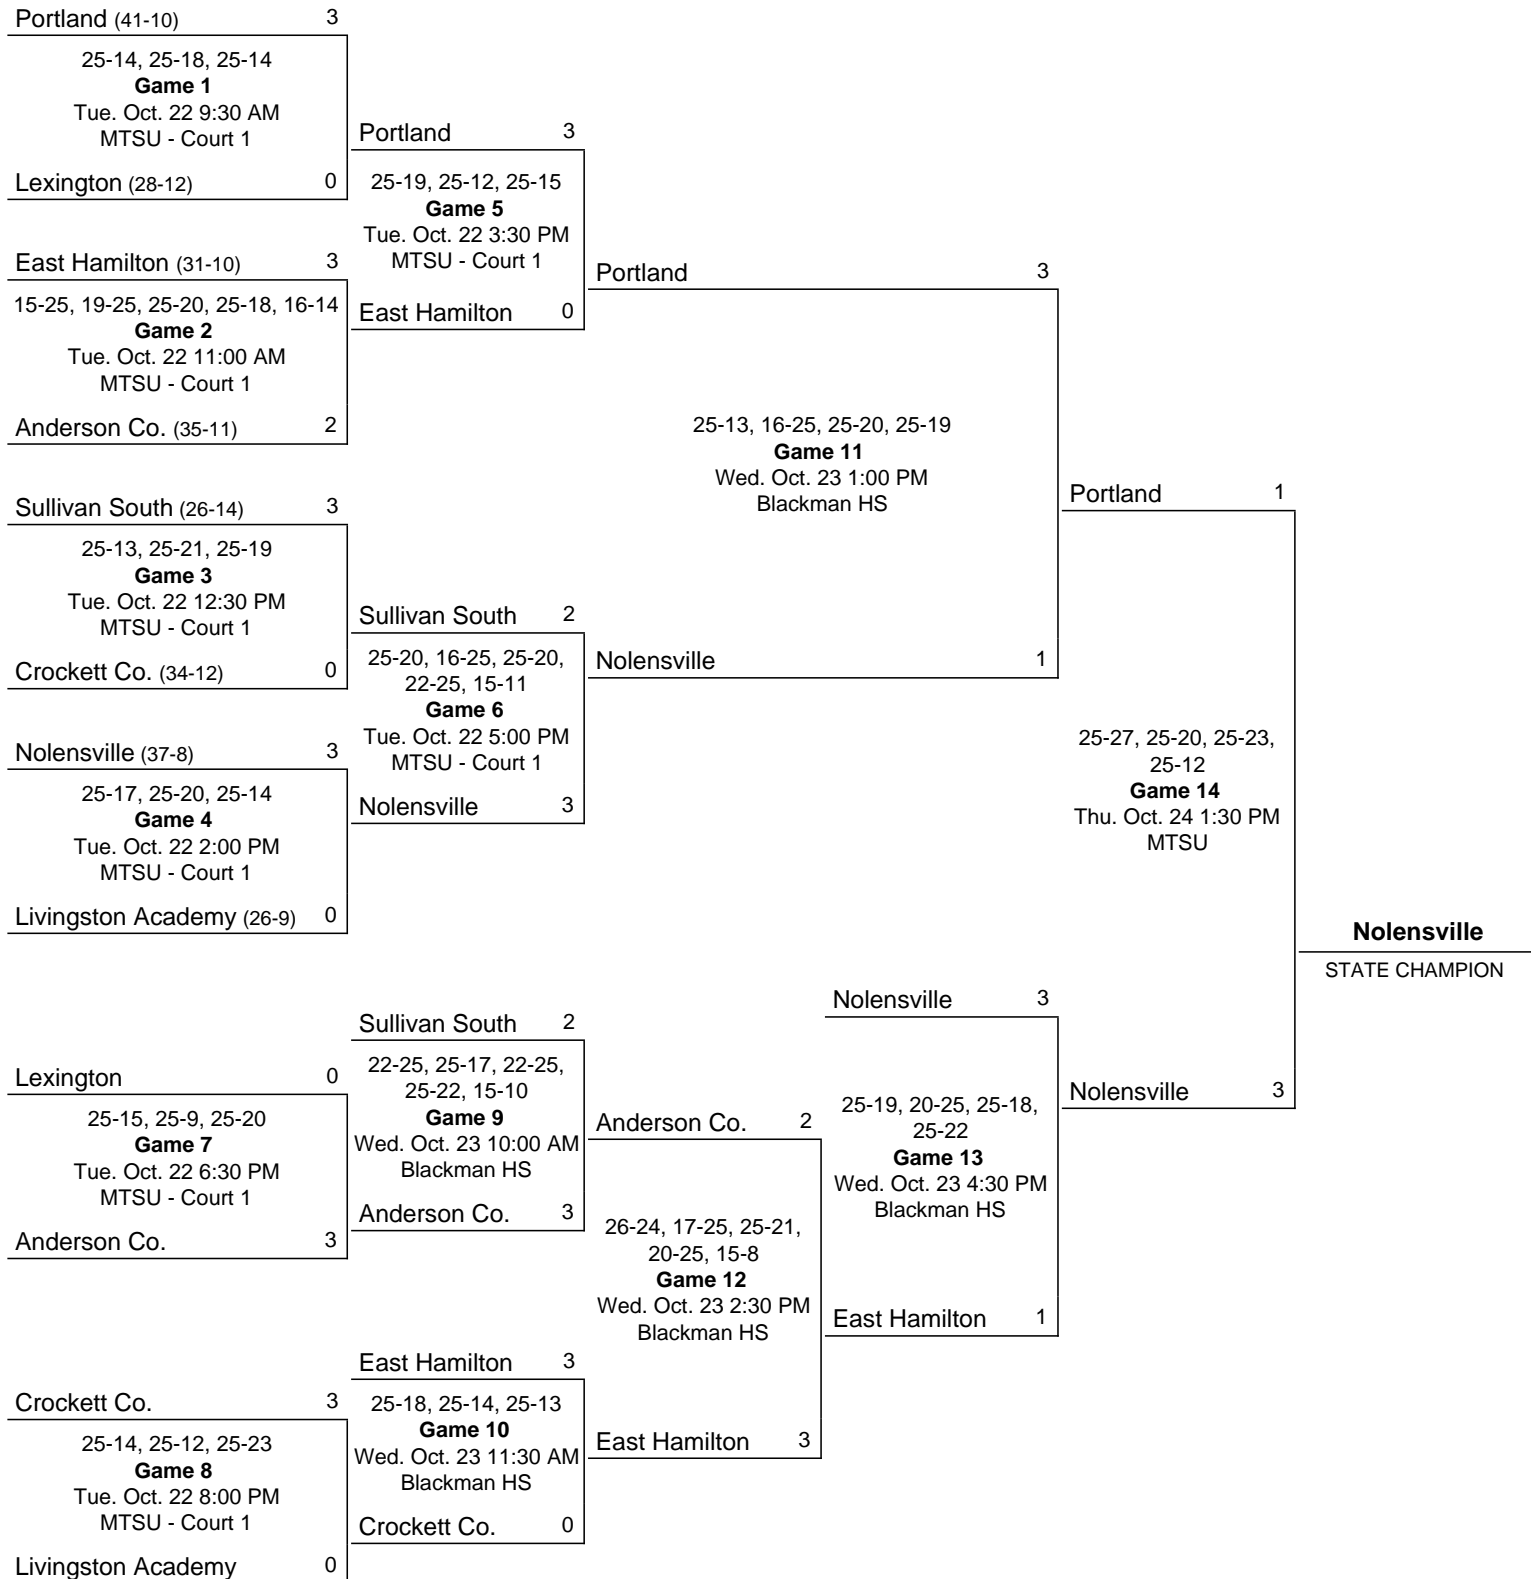

2019 Class AA State Girls' Volleyball Tournament

October 22 - October 24, 2019 - Blackman High School & MTSU

Notes:

Volleyball Box Score
TSSAA Volleyball State Championships
Nolensville vs Portland (Oct 24, 2019 at Murfreesboro, TN)

#	Nolensville	S	Attack				Ast	Serve			Dig	Block			BH	Pts
			K	E	TA	Pct		SA	SE	RE		BS	BA	BE		
4	Patton, Avery	4	0	0	3	.000	31	0	0	0	11	0	0	0	0	-
5	Ladd, Caymin	4	2	2	13	.000	0	0	0	0	5	0	2	0	0	-
7	Fulton, Charley	4	8	4	43	.093	0	1	2	0	17	0	2	0	0	-
11	Jenkins, Jazymn	4	12	2	30	.333	2	0	1	0	2	0	4	1	0	-
12	Young, Avery	4	13	5	53	.151	2	2	2	2	21	0	0	1	0	-
15	Rickert, Maggie	4	18	3	40	.375	0	0	0	0	1	1	1	1	0	-
1	Starcke, Lauren	4	0	0	0	.000	2	2	2	1	36	0	0	0	0	-
6	Guthrie, Maymie	4	0	0	0	.000	3	1	1	0	12	0	0	0	0	-
9	Donahue, Maddie	4	0	0	0	.000	0	2	0	0	1	0	0	0	0	-
13	Johnston, Caroline	4	2	2	10	.000	13	0	0	0	0	1	3	0	0	-
14	McNeely, Madeline	2	1	0	1	1.000	0	0	0	0	0	0	0	0	0	-
Totals		4	56	18	193	.197	53	8	8	3	106	2	12	3	0	-

Team Attack By Set

TOTAL TEAM BLOCKS: 8.0

Set	K	E	TA	Pct
1	15	5	46	.217
2	14	6	49	.163
3	10	2	53	.151
4	17	5	45	.267

SET SCORES

	1	2	3	4
Nolensville (3)	25	25	25	25
Portland (1)	27	20	23	12

#	Portland	S	Attack				Ast	Serve			Dig	Block			BH	Pts
			K	E	TA	Pct		SA	SE	RE		BS	BA	BE		
6	Runyon, Josie	4	0	3	9	-.333	45	1	1	0	13	0	0	1	0	-
13	High, Emma	4	7	4	33	.091	0	0	0	1	3	0	0	0	0	-
14	Pippin, Savannah	4	30	7	63	.365	0	1	0	0	3	2	0	0	0	-
25	Hester, Rayleigh	4	2	2	8	.000	0	0	0	0	1	0	1	0	0	-
30	Crutchfield, Katie	4	11	13	69	-.029	0	0	2	1	26	0	0	0	0	-
32	McGlothlin, Anna	4	1	0	8	.125	0	0	0	0	1	0	1	0	0	-
10	Latimer, Jordyn	4	0	0	0	.000	2	1	1	2	12	0	0	0	0	-
12	Rogers, Emily	4	0	0	0	.000	2	0	0	2	35	0	0	0	1	-
18	Hoffman, Ashton	4	1	0	9	.111	0	0	0	2	13	0	0	0	0	-
Totals		4	52	29	199	.116	49	3	4	8	107	2	2	1	1	-

Team Attack By Set

TOTAL TEAM BLOCKS: 3.0

Set	K	E	TA	Pct
1	15	9	55	.109
2	12	6	48	.125
3	20	11	64	.141
4	5	3	32	.062

Site: Murfreesboro, TN (Murphy Center)

Date: Oct 24, 2019 Attend: Time:

Referees:

TSSAA Division 1-AA Championship Match