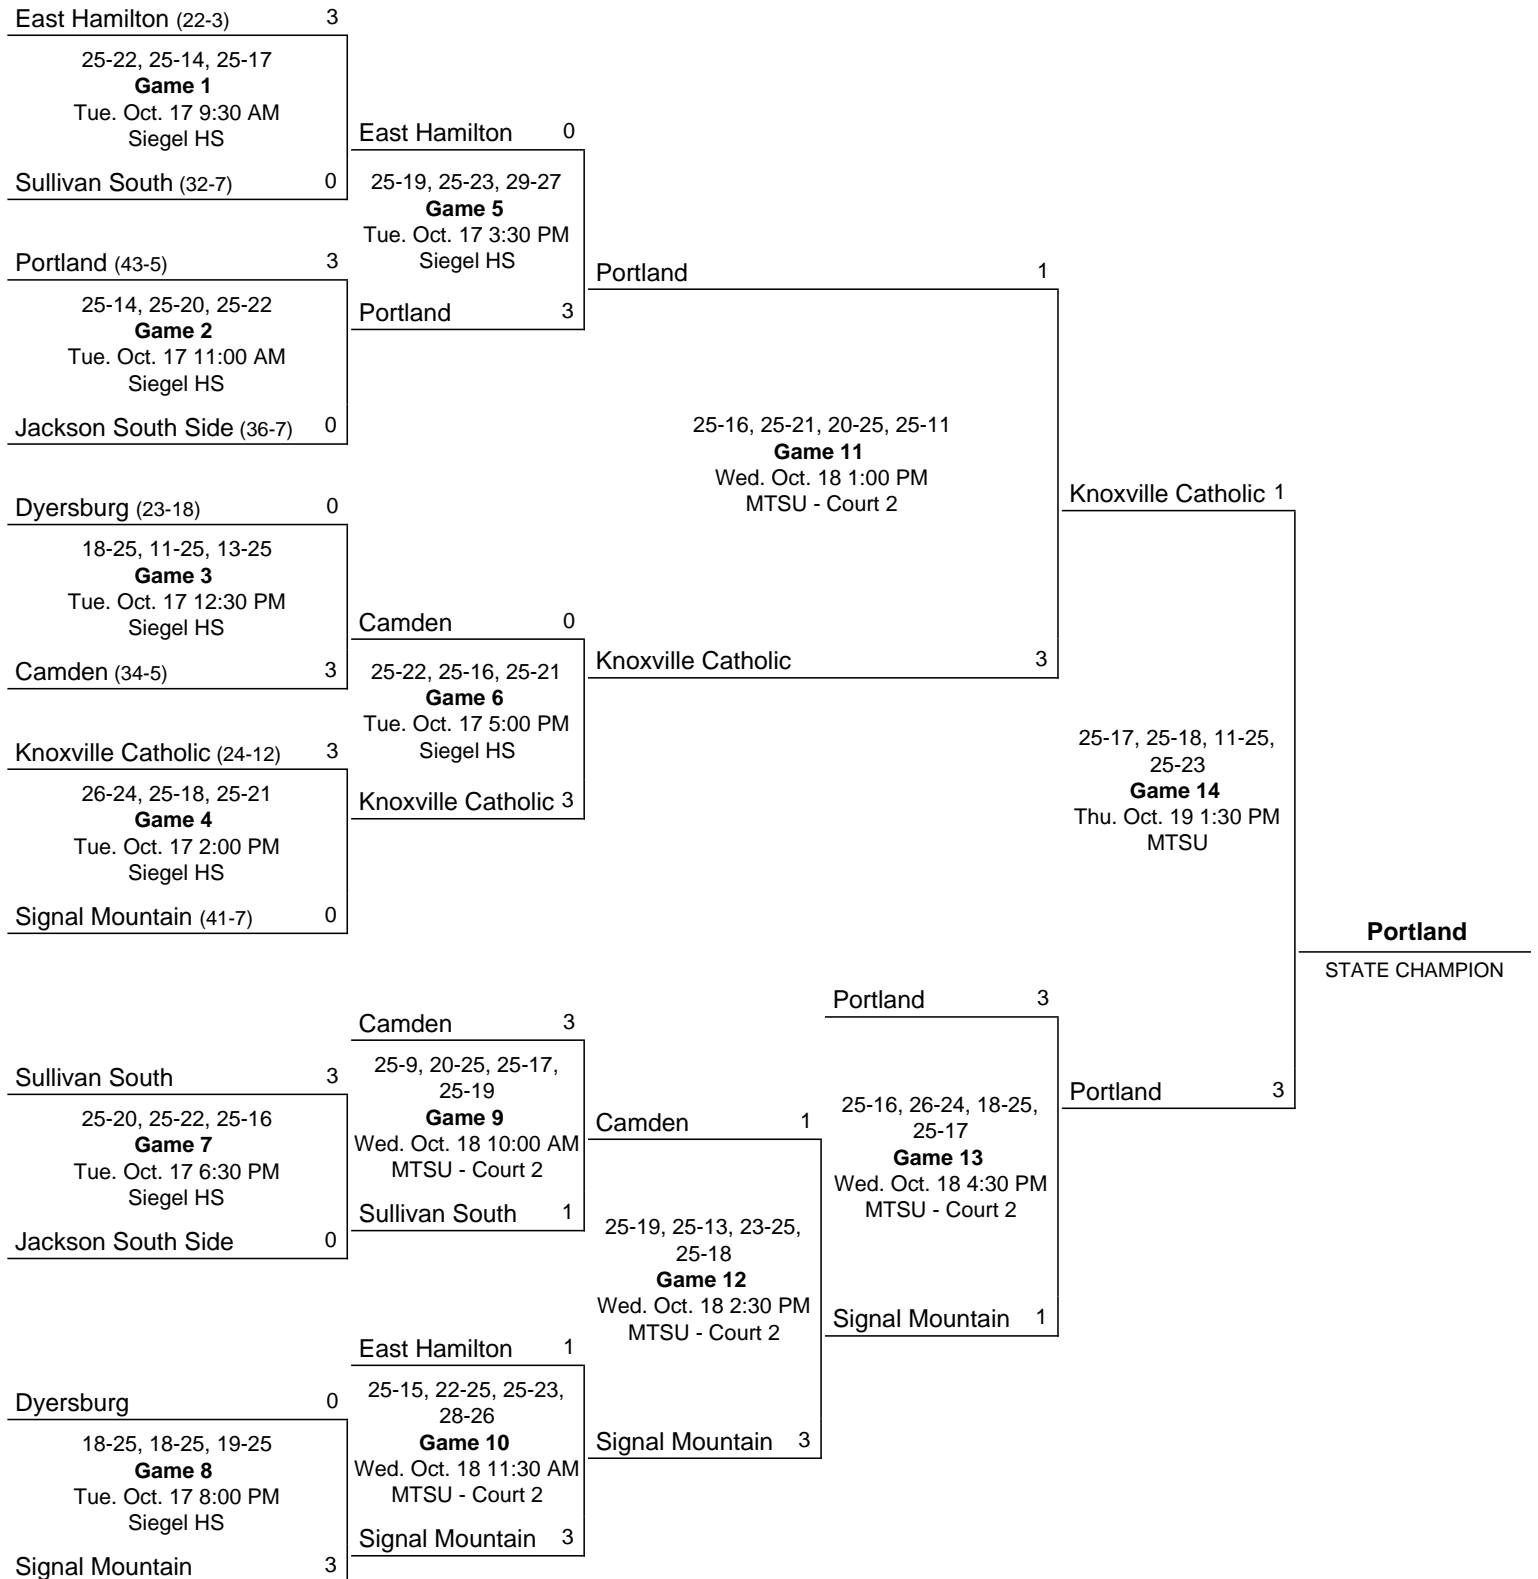

Volleyball Box Score (3rd set only)
2018 TSSAA Volleyball State Championship
Knoxville Catholic vs Portland (Oct 18, 2018 at Murfreesboro, Tenn.)

#	Knoxville Catholic	S	Attack			Pct	Ast	Serve			Dig	Block			BH	Pts
			K	E	TA			SA	SE	RE		BS	BA	BE		
1	Cain, Sasha	1	0	0	0	.000	6	0	0	0	0	0	0	0	0	0.0
2	McGrath, Grainne	1	2	0	5	.400	0	0	0	0	0	0	1	0	0	2.5
4	Cunningham, Olivia	1	3	2	14	.071	0	0	0	0	1	0	1	0	0	3.5
9	Bazzoon, Rachel	1	0	0	0	.000	0	1	1	0	5	0	0	0	0	1.0
10	Alves, Maya	1	2	1	9	.111	0	0	0	0	3	0	0	0	0	2.0
14	Vanderhoofven, M.	1	0	1	5	-.200	0	2	0	0	0	0	0	0	0	2.0
7	Carter, Alex	1	0	0	4	.000	0	0	0	0	0	0	0	1	0	0.0
12	Kuerschen, Cassie	1	0	0	0	.000	0	0	1	0	9	0	0	0	0	0.0
Totals		1	7	4	37	.081	6	3	2	0	18	0	2	1	0	11.0

Team Attack By Set

Set	K	E	TA	Pct	Sideout	Pct
1	0	0	0	.000	10-0	0%
2	0	0	0	.000	14-0	0%
3	7	4	37	.081	8-25	31%
					32-25	127%

TOTAL TEAM BLOCKS: 1.0

SET SCORES

	1	2	3	Team Records:
Knoxville Catholic (0)	12	20	18	26-10
Portland (3)	25	25	25	44-7

#	Portland	S	Attack			Pct	Ast	Serve			Dig	Block			BH	Pts
			K	E	TA			SA	SE	RE		BS	BA	BE		
5	Cowan, Presley	1	1	0	2	.500	0	0	0	0	0	0	0	0	0	1.0
6	Runyon, Josie	1	1	1	2	.000	16	0	0	0	1	0	1	0	1	1.5
14	Pippin, Savannah	1	3	1	7	.286	0	0	0	0	0	0	2	0	0	4.0
19	Bullington, Marlayna	1	10	1	23	.391	0	0	1	2	7	0	1	0	0	10.5
30	Crutchfield, Katie	1	4	1	8	.375	0	0	1	0	5	0	0	0	0	4.0
32	McGlothlin, Anna	1	0	0	0	.000	0	0	0	0	1	0	0	0	0	0.0
12	Rogers, Emily	1	0	0	0	.000	2	0	0	1	5	0	0	0	0	0.0
18	Hoffman, Ashton	1	0	0	0	.000	0	0	1	0	1	0	0	0	0	0.0
24	Gregory, Qierra	1	0	0	0	.000	0	0	0	0	2	0	0	0	0	0.0
Totals		1	19	4	42	.357	18	0	3	3	22	0	4	0	1	21.0

Team Attack By Set

Set	K	E	TA	Pct	Sideout	Pct
1	0	0	0	.000	10-0	0%
2	0	0	0	.000	15-0	0%
3	19	4	42	.357	8-18	44%
					33-18	183%

TOTAL TEAM BLOCKS: 2.0

Site: Murfreesboro, Tenn. (Murphy Center)
Date: Oct 18, 2018 Attend: 383 Time: 2:45
Referees:
2018 TSSAA DI-AA State Championship

	1	2	3	Total
Tie scores	3	6	0	9
Lead change	1	2	0	3

2017 Class AA State Girls' Volleyball Tournament

October 17 - October 19, 2017 - Siegel High School & MTSU

Notes: