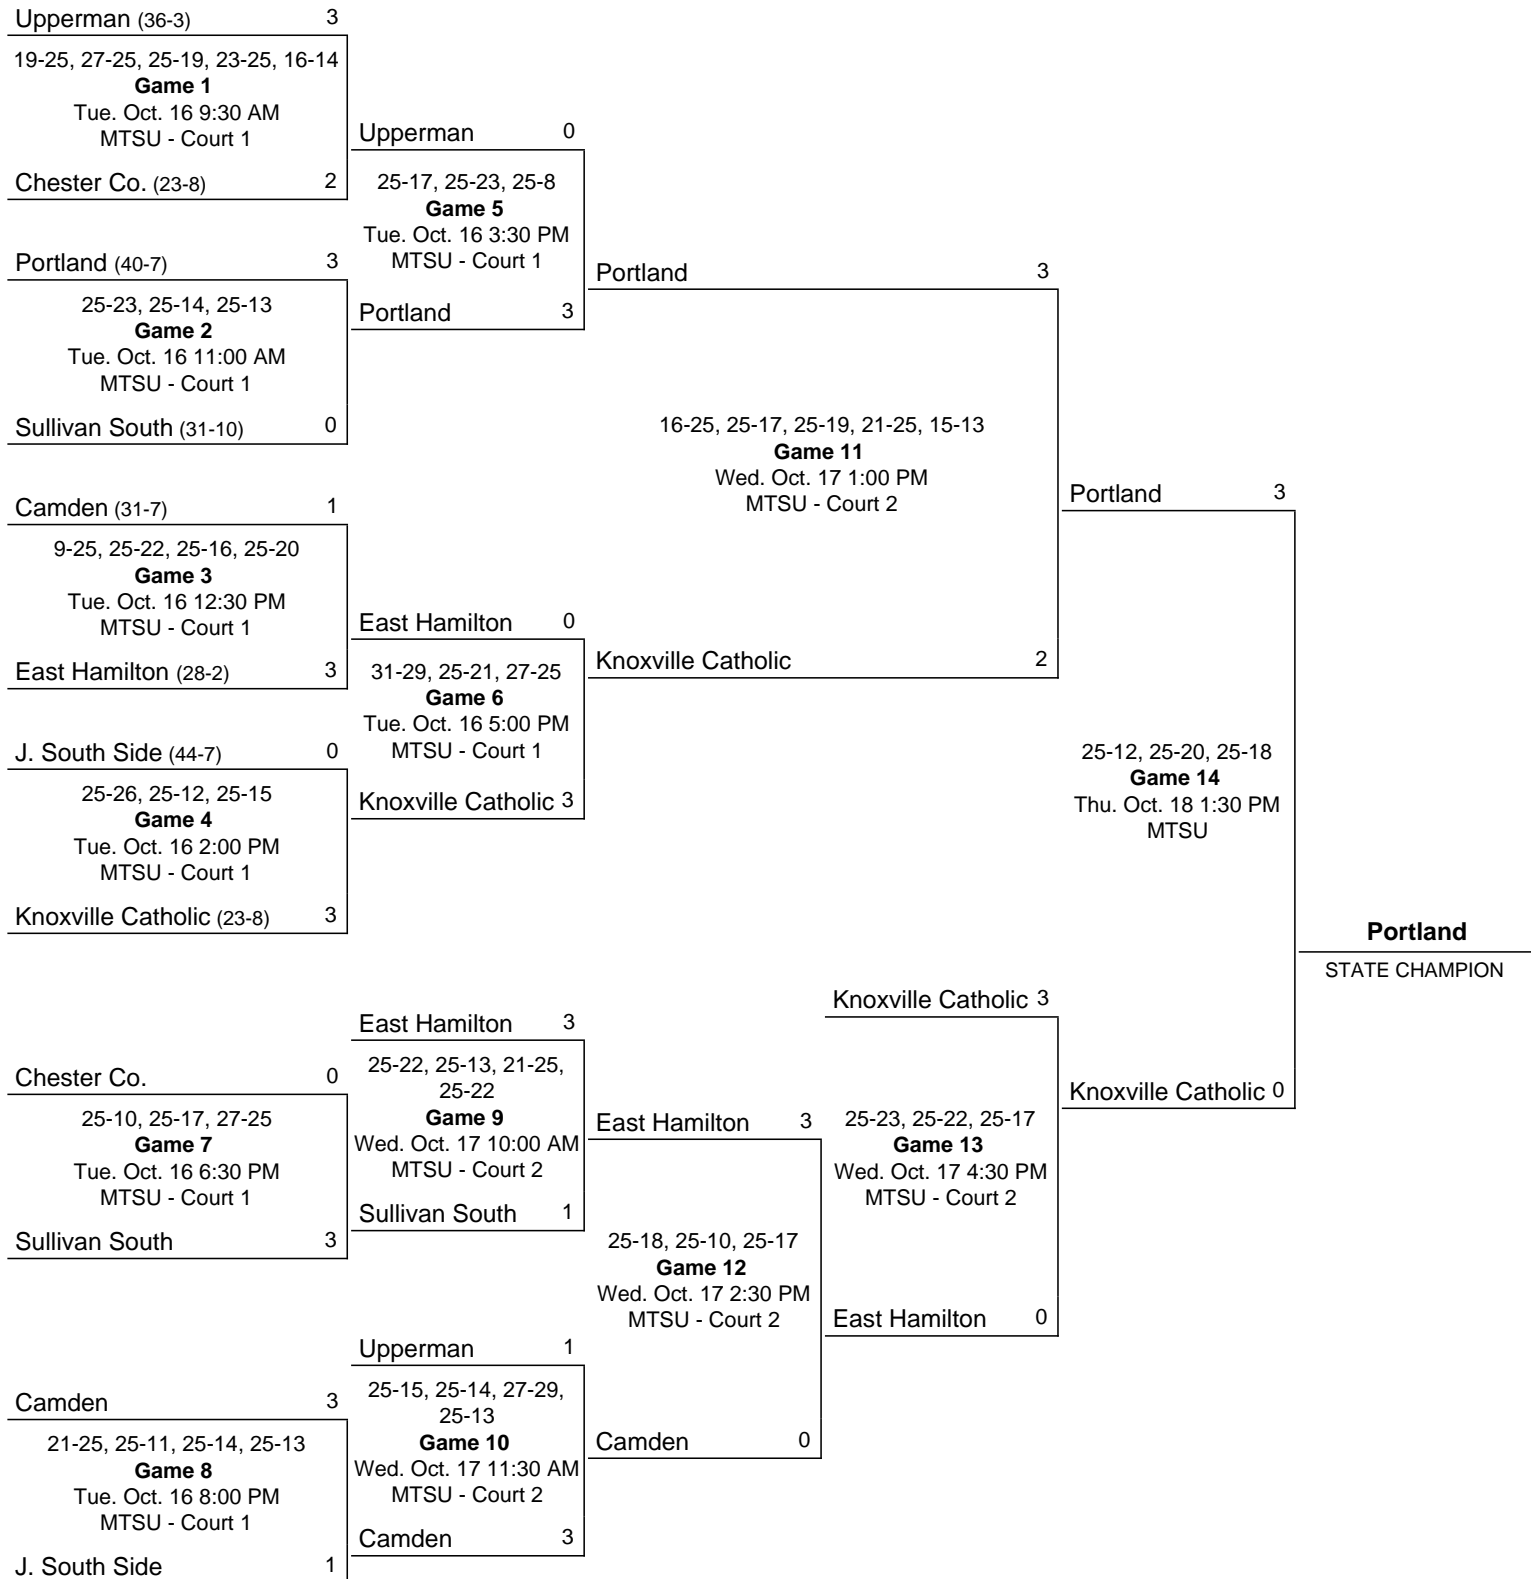

2018 Class AA State Girls' Volleyball Tournament

October 16 - October 18, 2018 - MTSU

Notes:

Volleyball Box Score
2018 TSSAA Volleyball State Championship
Knoxville Catholic vs Portland (Oct 18, 2018 at Murfreesboro, Tenn.)

#	Knoxville Catholic	S	Attack			Pct	Ast	Serve			Dig	Block			BH	Pts
			K	E	TA			SA	SE	RE		BS	BA	BE		
1	Cain, Sasha	3	0	1	6	-.167	23	0	0	0	5	0	1	0	0	0.5
2	McGrath, Grainne	3	4	3	18	.056	0	0	0	0	0	1	2	0	0	6.0
4	Cunningham, Olivia	3	14	5	47	.191	0	0	3	0	11	1	2	0	0	16.0
9	Bazzoon, Rachel	3	0	0	0	.000	0	1	1	0	10	0	0	0	0	1.0
10	Alves, Maya	3	5	4	30	.033	0	0	0	0	12	0	0	0	0	5.0
14	Vanderhoofven, M.	3	2	3	18	-.056	0	2	1	0	1	0	1	0	0	4.5
7	Carter, Alex	1	0	0	4	.000	0	0	0	0	0	0	0	1	0	0.0
12	Kuerschen, Cassie	3	0	0	0	.000	1	0	1	0	26	0	0	0	0	0.0
13	Robson, Lauren	2	0	2	3	-.667	0	0	0	0	0	0	0	0	0	0.0
Totals		3	25	18	126	.056	24	3	6	0	65	2	6	1	0	33.0

Team Attack By Set

TOTAL TEAM BLOCKS: 5.0

Set	K	E	TA	Pct	Sideout	Pct
1	6	8	41	-.049	10-25	40%
2	12	6	48	.125	14-24	58%
3	7	4	37	.081	8-25	31%
					32-74	43%

SET SCORES

	1	2	3	Team Records:
Knoxville Catholic (0)	12	20	18	26-10
Portland (3)	25	25	25	44-7

#	Portland	S	Attack			Pct	Ast	Serve			Dig	Block			BH	Pts
			K	E	TA			SA	SE	RE		BS	BA	BE		
5	Cowan, Presley	3	1	2	5	-.200	1	0	0	0	2	2	1	1	0	3.5
6	Runyon, Josie	3	1	2	6	-.167	37	0	1	0	8	0	1	1	1	1.5
14	Pippin, Savannah	3	11	2	23	.391	1	0	0	0	1	0	2	0	0	12.0
19	Bullington, Marlayna	3	31	4	67	.403	1	0	2	2	20	0	2	0	0	32.0
30	Crutchfield, Katie	3	6	3	34	.088	1	0	1	0	15	0	0	0	0	6.0
32	McGlothlin, Anna	3	0	0	0	.000	0	0	0	0	2	0	0	0	0	0.0
12	Rogers, Emily	3	0	0	0	.000	5	0	0	1	19	0	0	0	0	0.0
18	Hoffman, Ashton	3	0	0	0	.000	0	0	2	0	1	0	0	0	0	0.0
24	Gregory, Qierra	3	0	0	0	.000	0	0	1	0	5	0	0	0	0	0.0
Totals		3	50	13	135	.274	46	0	7	3	73	2	6	2	1	55.0

Team Attack By Set

TOTAL TEAM BLOCKS: 5.0

Set	K	E	TA	Pct	Sideout	Pct
1	14	5	43	.209	10-12	83%
2	17	4	50	.260	15-21	71%
3	19	4	42	.357	8-18	44%
					33-51	64%

Site: Murfreesboro, Tenn. (Murphy Center)
Date: Oct 18, 2018 Attend: 383 Time: 2:45
Referees:
2018 TSSAA DI-AA State Championship

	1	2	3	Total
Tie scores	3	6	0	9
Lead change	1	2	0	3