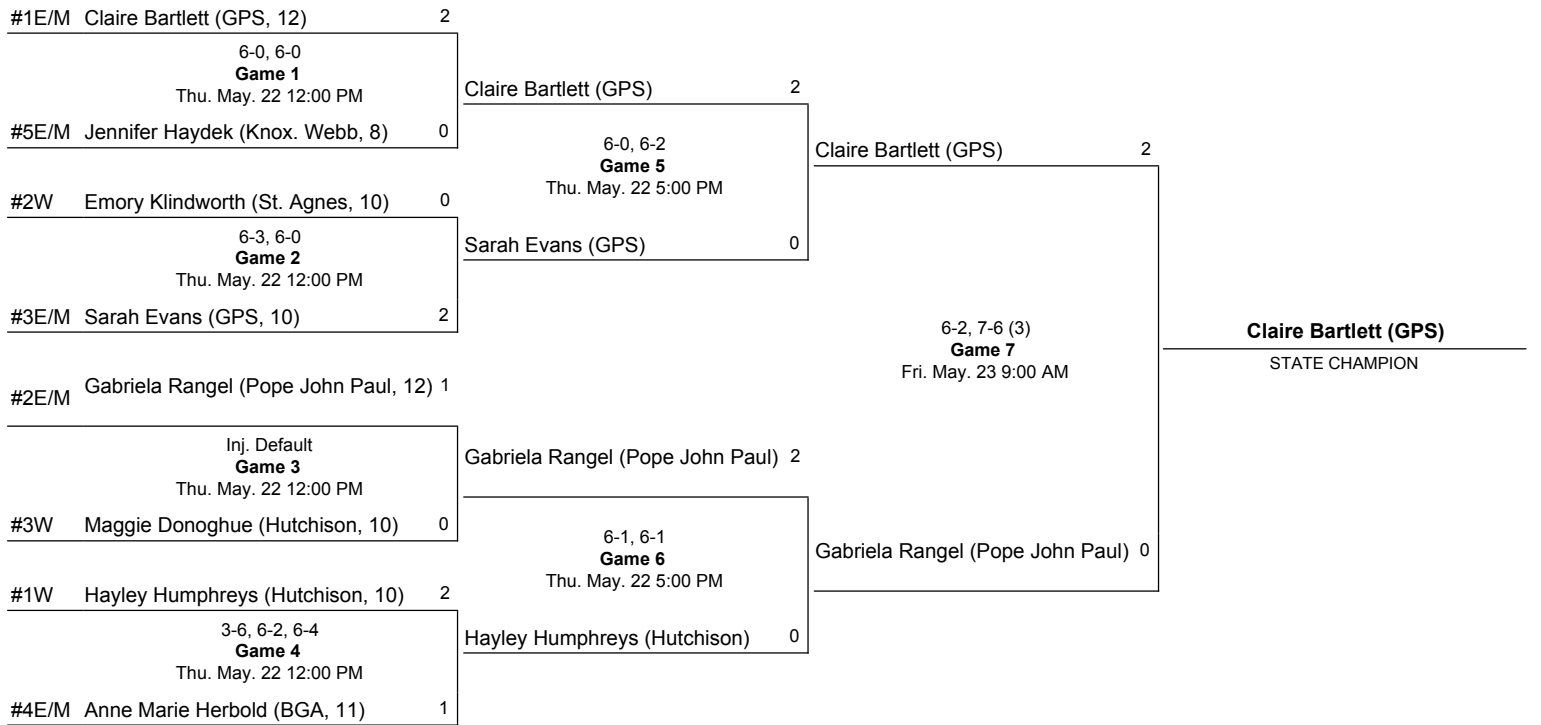

**Pope John Paul II High School
Girls' Tennis
Hendersonville, TN**

POSTSEASON HISTORY REPORT
GENERATED APRIL 4, 2020

Summary

Championship Record: 3-3

Appearances (3): 2008, 2007, 2006

Finals Appearances

None found.

Awards

None found.

2008 Division II Class AA State Girls' Singles Tennis Tournament

May 22 - May 23, 2008 · MTSU - Murfreesboro, TN

Notes:

2007 Division II State Girls' Singles Tennis Tournament

May 24 - May 25, 2007 · Old Fort Park & MTSU - Murfreesboro, TN

#1W	Hayley Humphreys (Hutchison, 9)	2	6-2, 6-3 Game 1 Thu. May. 24 9:00 AM Old Fort	Hayley Humphreys (Hutchison)	0
#3M	Anna Marie Herbold (BGA, 10)	0	6-0, 6-4 Game 5 Thu. May. 24 2:00 PM Old Fort	Guinn Garcia (Knox. Webb)	0
#2E	Guinn Garcia (Knox. Webb, 10)	2	6-1, 6-0 Game 2 Thu. May. 24 9:00 AM Old Fort	Guinn Garcia (Knox. Webb)	2
#2M	Samantha Lewis (Harpeth Hall, 10)	0			
#1E	Claire Bartlett (GPS, 11)	2	6-0, 6-1 Game 3 Thu. May. 24 9:00 AM Old Fort	Claire Bartlett (GPS)	2
#3W	Lindsey Wiseman (Briarcrest, 12)	0	5-7, 6-3, 7-6 (2) Game 6 Thu. May. 24 2:00 PM Old Fort	Claire Bartlett (GPS)	2
#2W	Alexa Flynn (Hutchison, 9)	0	6-1, 6-1 Game 4 Thu. May. 24 9:00 AM Old Fort	Gabriela Rangel (Pope John Paul)	1
#1M	Gabriela Rangel (Pope John Paul, 11)	2			
			6-0, 6-0 Game 7 Tue. May. 29 9:00 AM MTSU		
				Claire Bartlett (GPS)	
					STATE CHAMPION