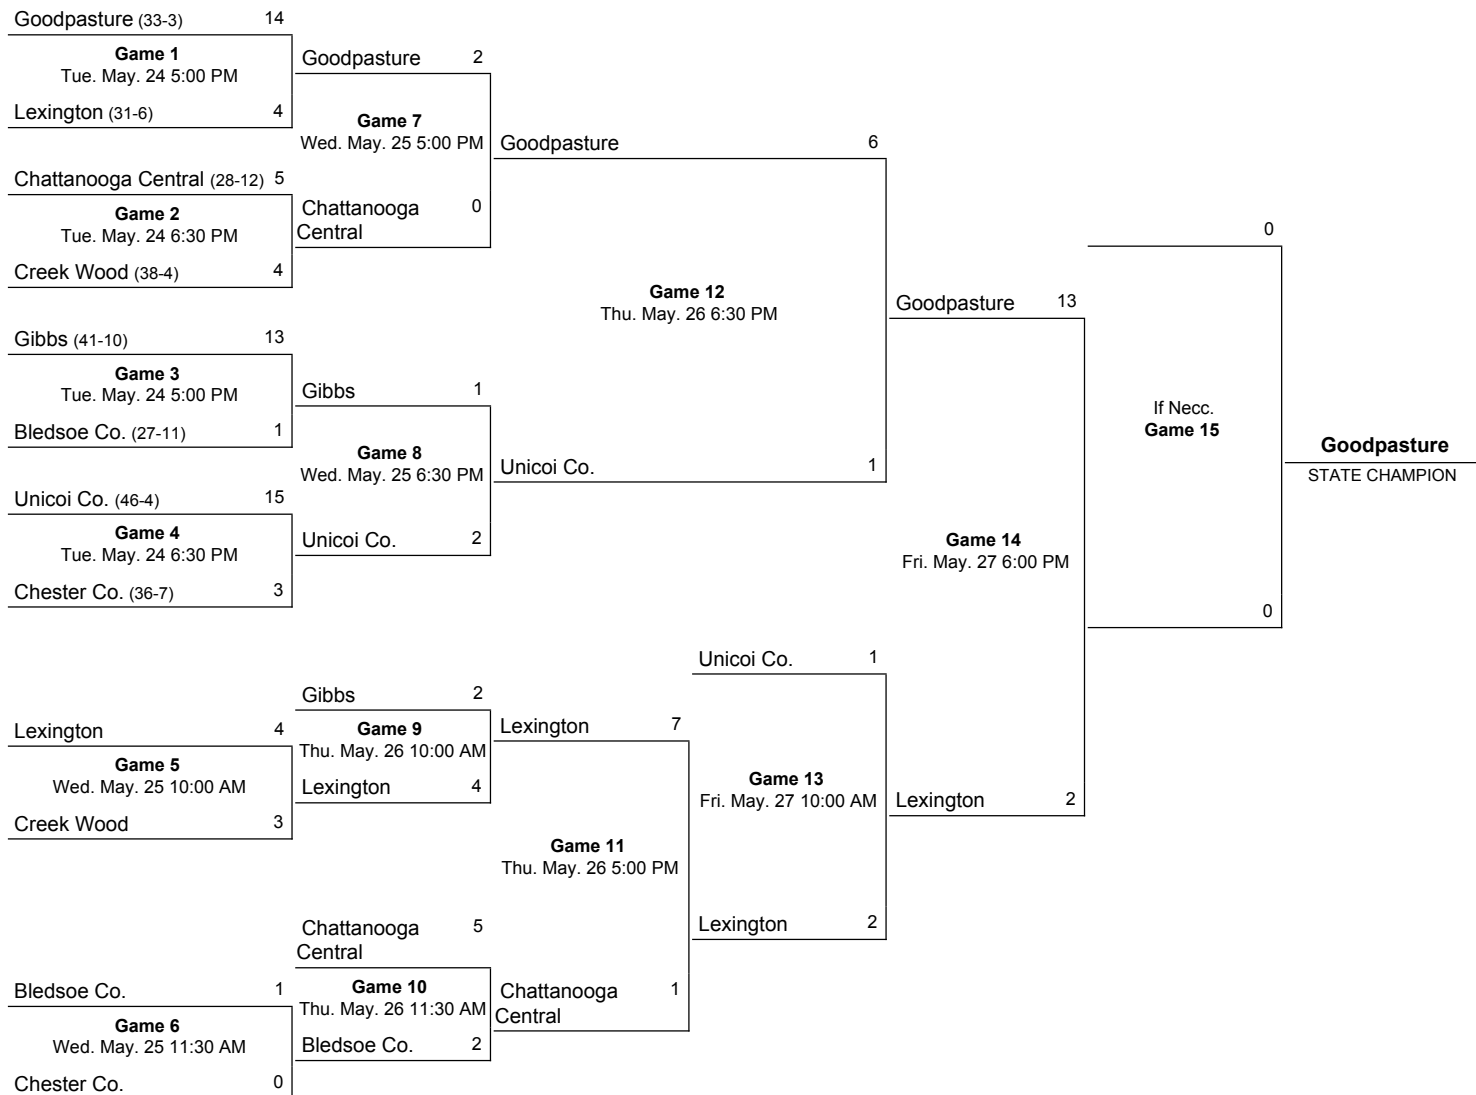

2011 Class AA State Girls' Softball Tournament

May 24 - May 27, 2011 · Murfreesboro Sports Complex & McKnight Fields - Murfreesboro, TN

Notes:

The Automated ScoreBook
Bledsoe Co. High vs Chester Co. High
May 25, 2011 at Murfreesboro (Starplex 2)

Bledsoe Co. High 1 (28-12)

Player	ab	r	h	rbi
Lydia Ritchie p	5	0	0	0
Ashley Brown 2b	3	0	0	0
Emily Dodson 2b	0	0	0	0
Jaclyn Saunders ss	3	0	1	0
Reagans 3b	2	0	1	0
Robersons c	3	0	0	0
Victoria Roberson rf	4	1	0	0
Haley Reagan 1b	2	0	0	0
Emilee Smith 1b	1	0	0	0
Faith Forgey lf	4	0	1	0
Haley Fugate cf	3	0	1	0
Totals	30	1	4	0

Chester Co. High 0 (36-9)

Player	ab	r	h	rbi
Elantra Cox cf	5	0	0	0
Jessica Weeks c	4	0	2	0
Kamara Trice ss	4	0	1	0
Kirstin Henry 3b	5	0	2	0
Sammie Jo Ivy dh	4	0	0	0
Logan McEarl 1b	3	0	0	0
Bethany Blackstock lf	3	0	1	0
Kayla Latch rf	0	0	0	0
Jana Frye rf	4	0	0	0
Cynthia Beene 2b	4	0	0	0
Bailey Gately p	0	0	0	0
Totals	36	0	6	0

Score by Innings

	R	H	E
Bledsoe Co. High....	1	4	1
Chester Co. High....	0	6	1

E - Brown; McEarl. LOB - Lady Warrior 7; Eaglettes 11. 2B - Reagans. HBP - Brown.
SH - Saunders; Robersons; Reagan; Fugate; Weeks; McEarl. SB - Weeks. CS - Weeks.

Bledsoe Co. High ip h r er bb so wp bk hbp ibb ab bf fo go

Lydia Ritchie W 10.0 6 0 0 2 6 0 0 0 0 36 40 17 6

Chester Co. High ip h r er bb so wp bk hbp ibb ab bf fo go

Bailey Gately L 10.0 4 1 0 2 8 0 0 1 0 30 37 11 10

HBP - by Gately (Brown).

Strikeouts - Ritchie 2; Saunders; Roberson; Reagan; Smith; Forgey; Fugate; Cox; Weeks;
Trice; Henry 2; Jo Ivy. Walks - Reagans 2; Trice; Blackstock.

Play-by-Play