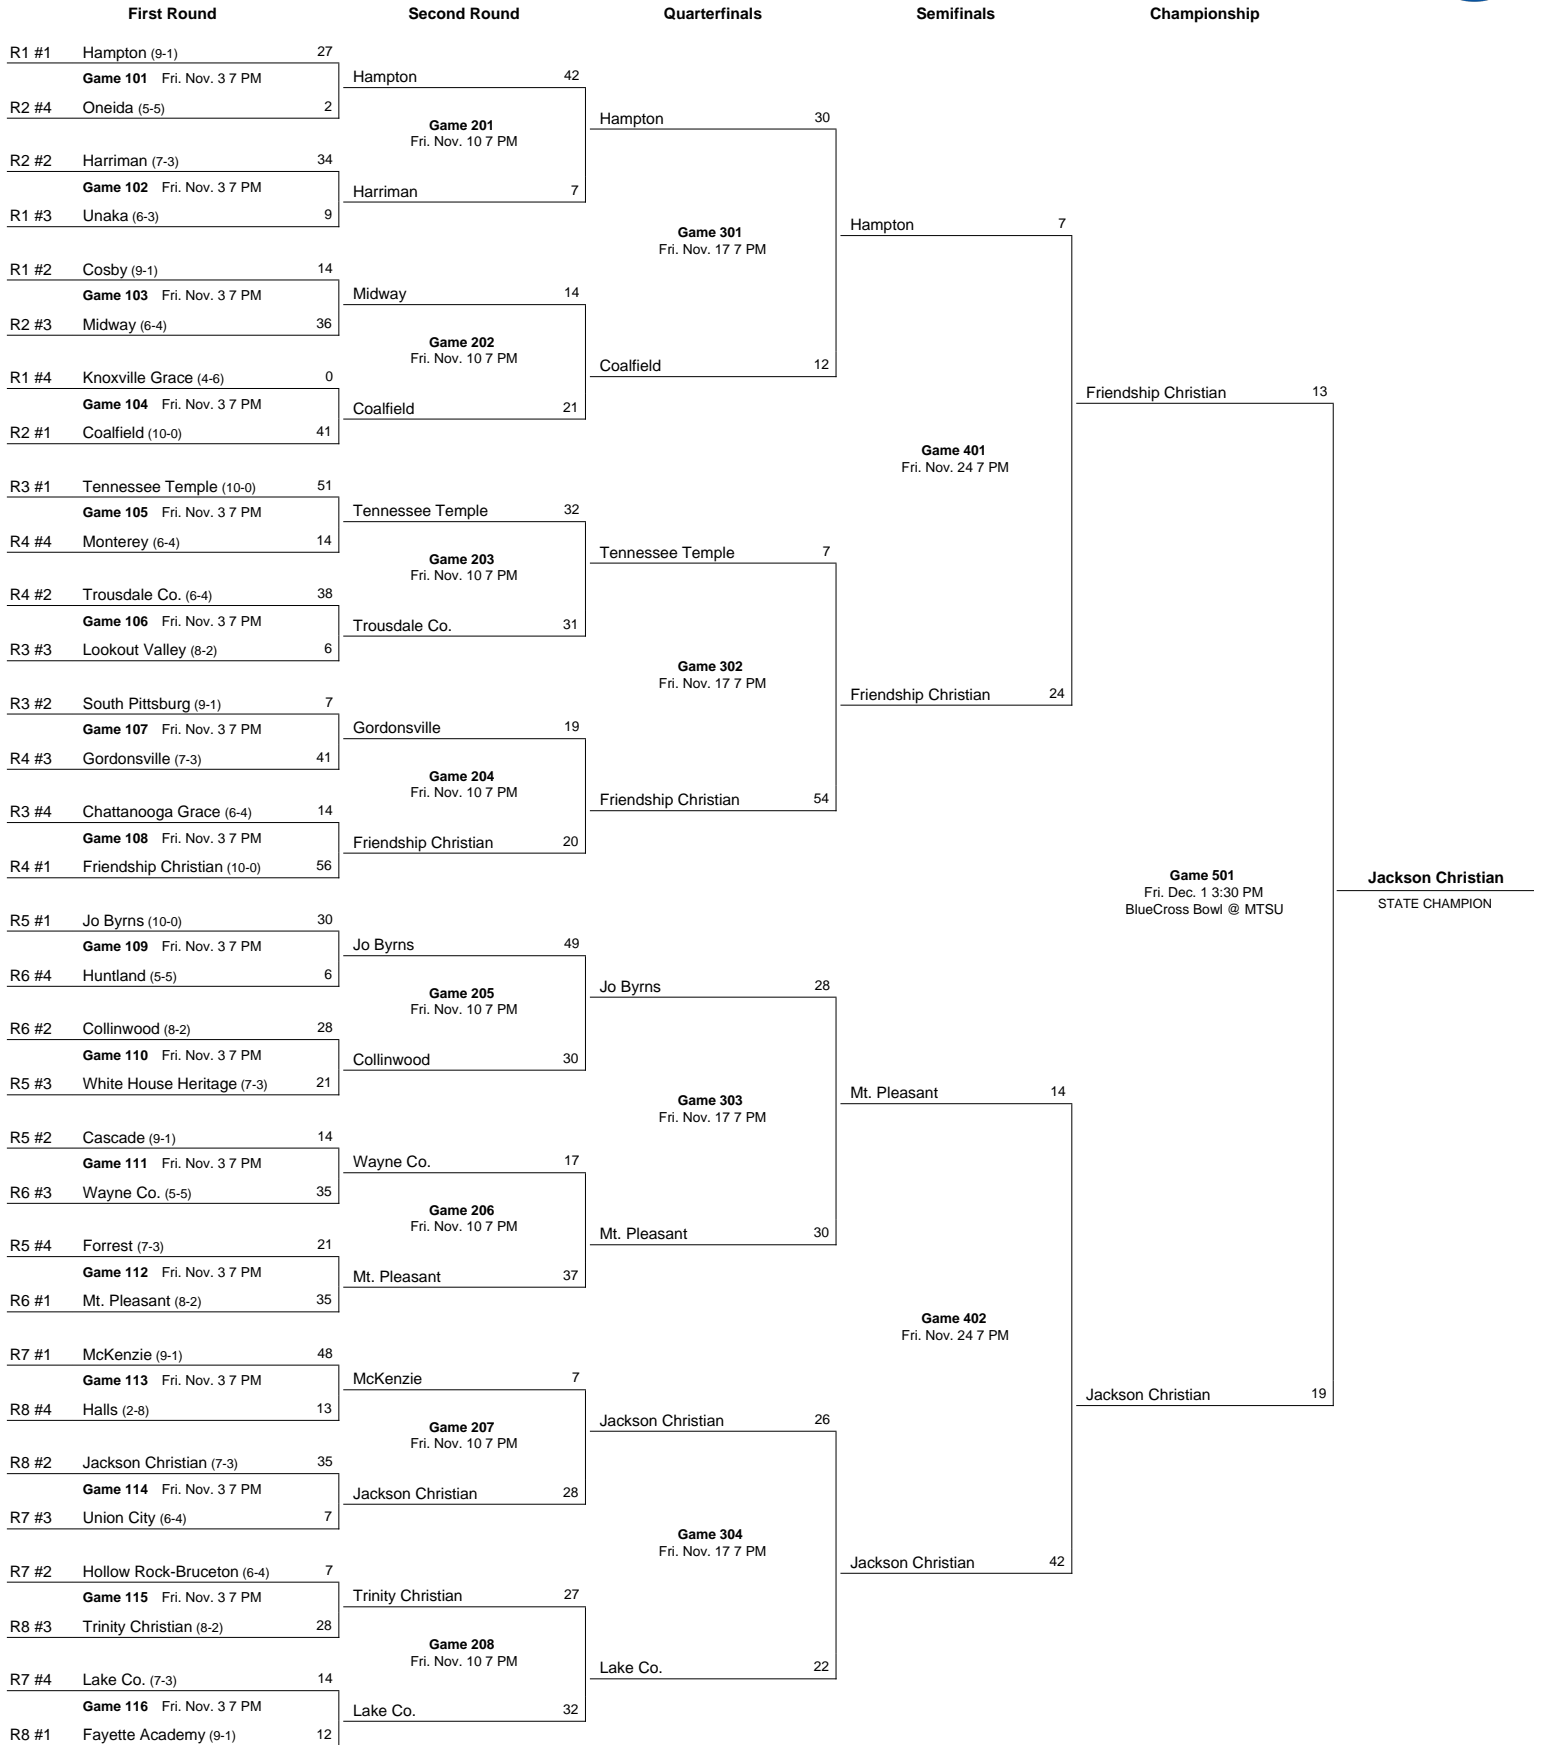

2006 Class 1A Football Playoffs

November 3 - December 1, 2006

Notes: