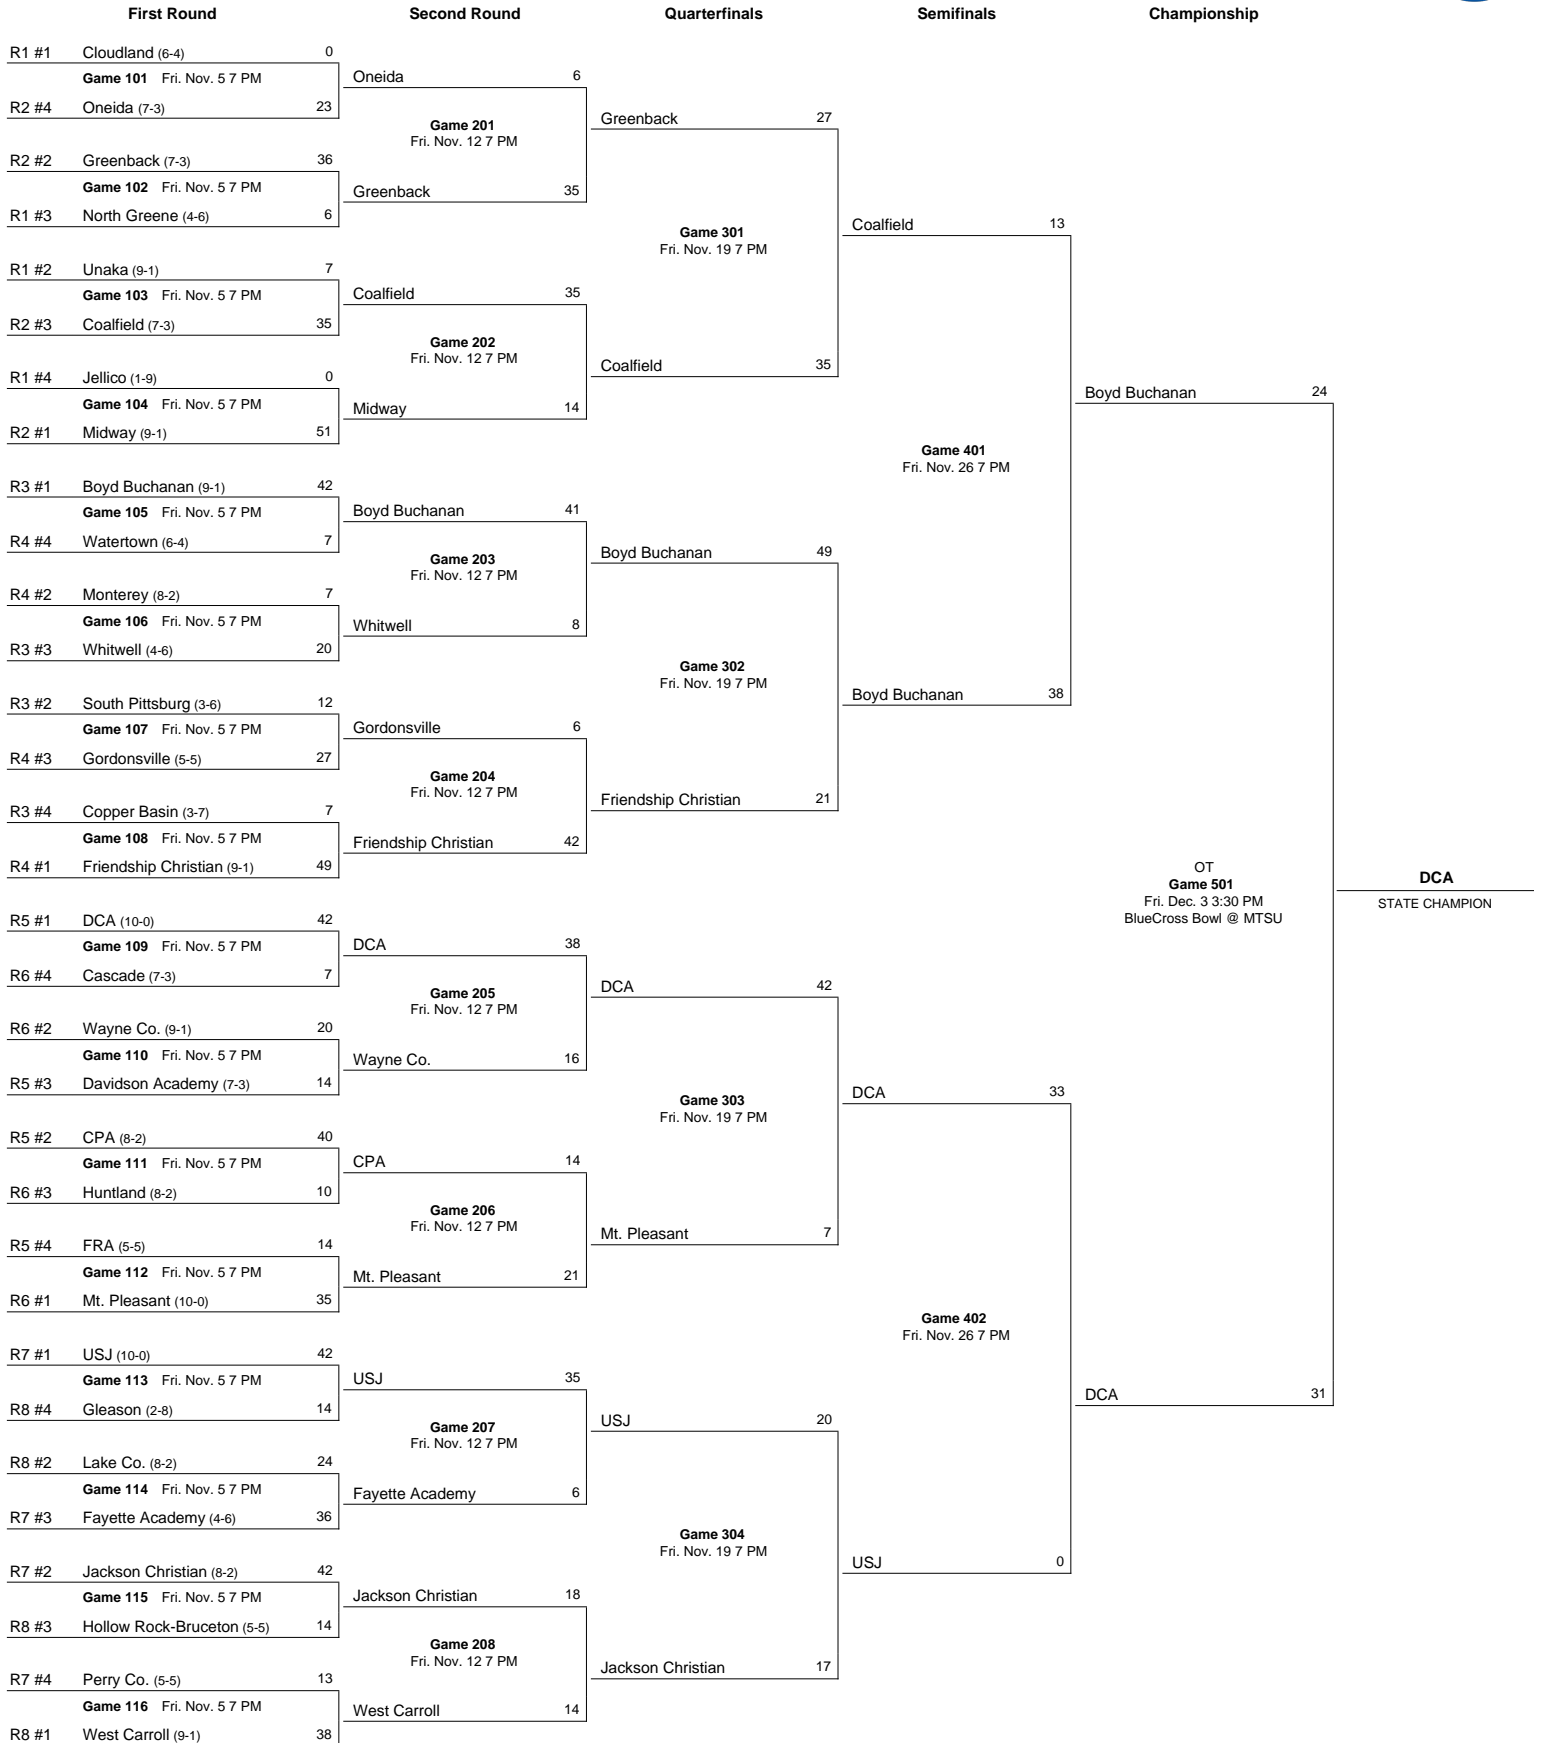

2004 Class 1A Football Playoffs

November 5 - December 4, 2004

Notes: