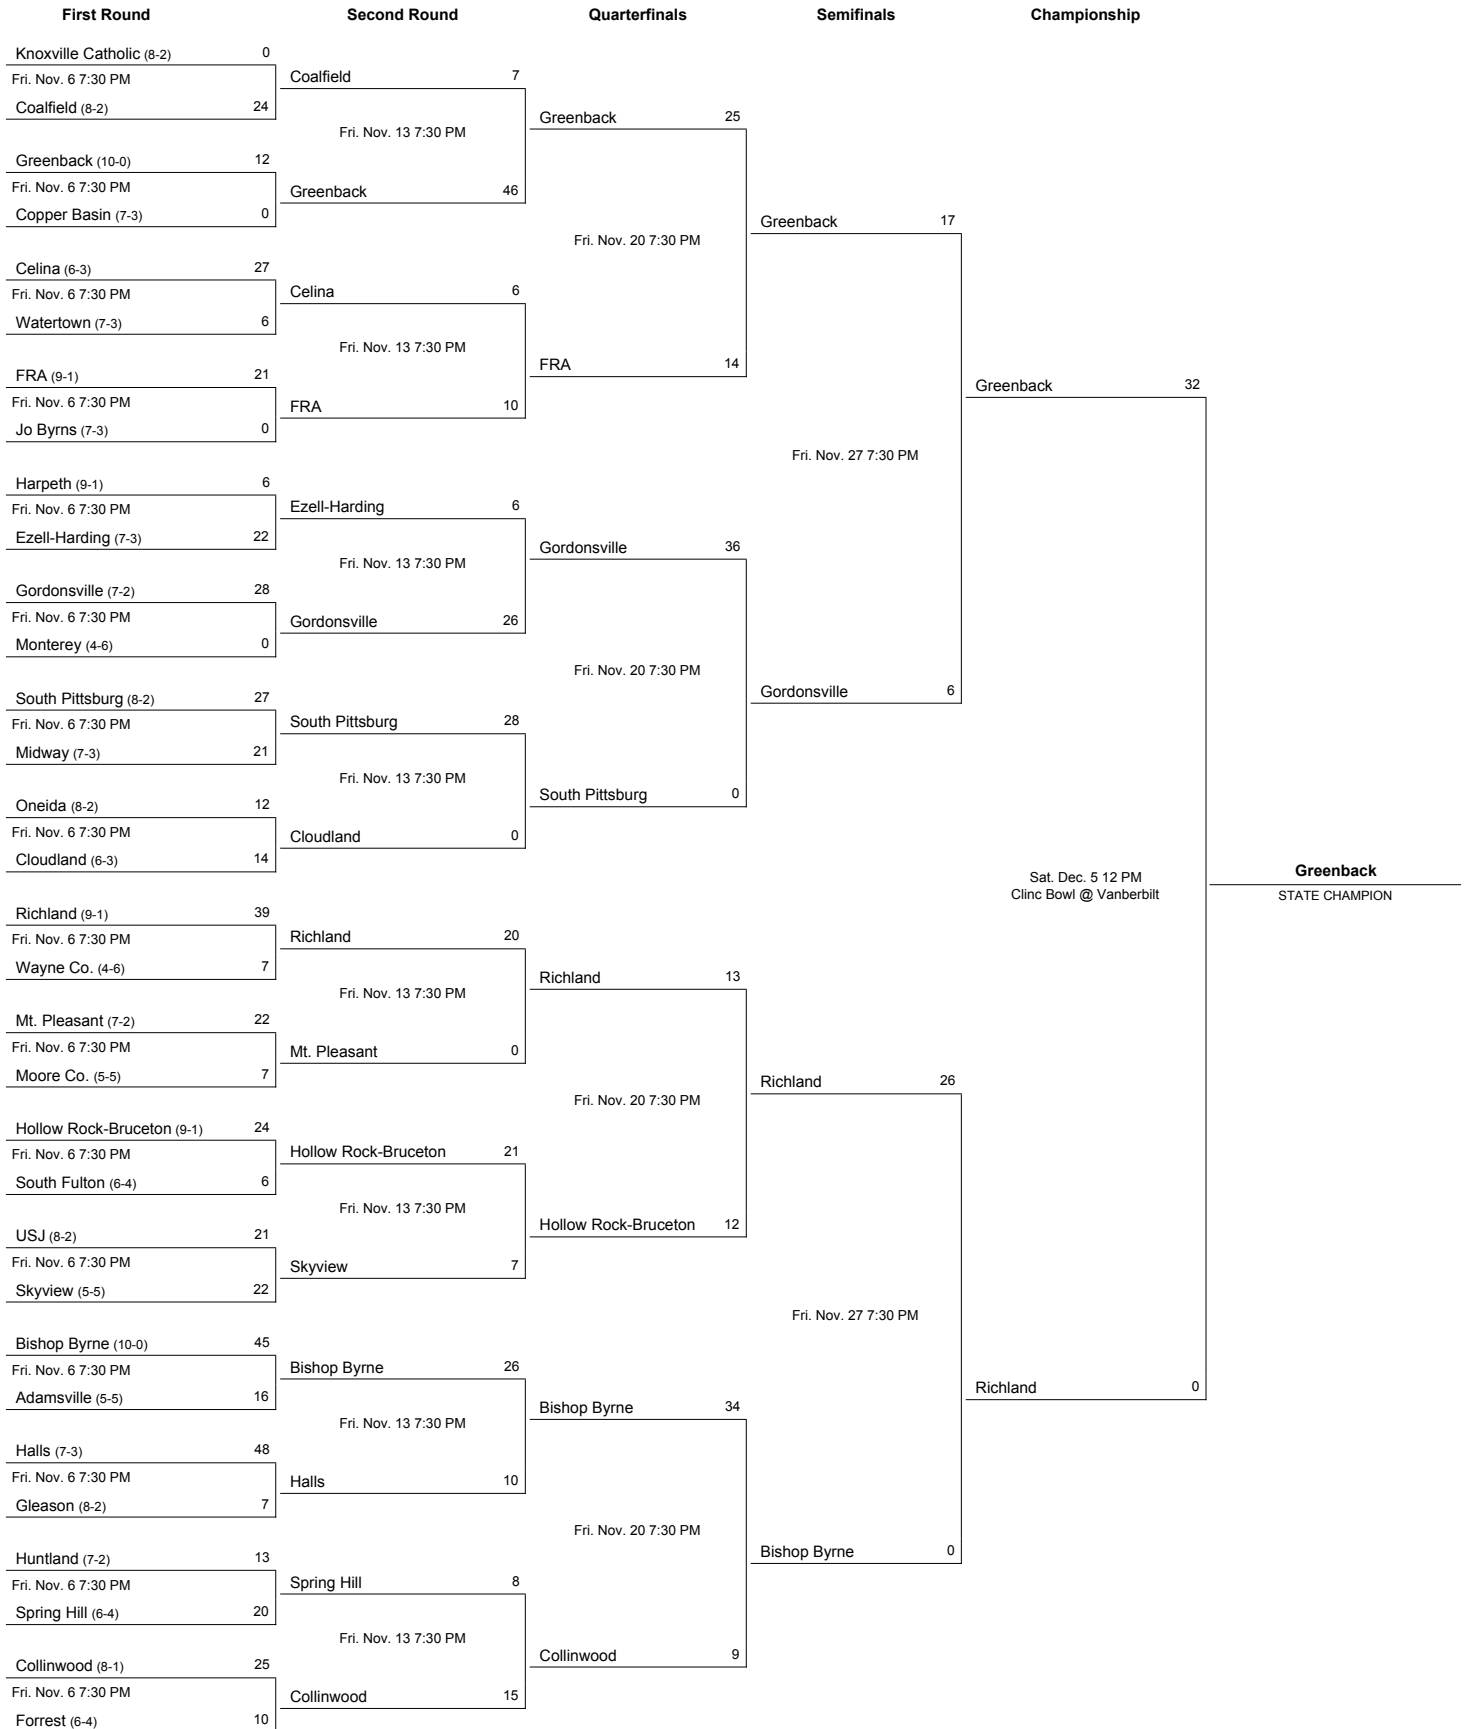

1987 Class A Football Playoffs

November 6 - December 5, 1987

Notes: