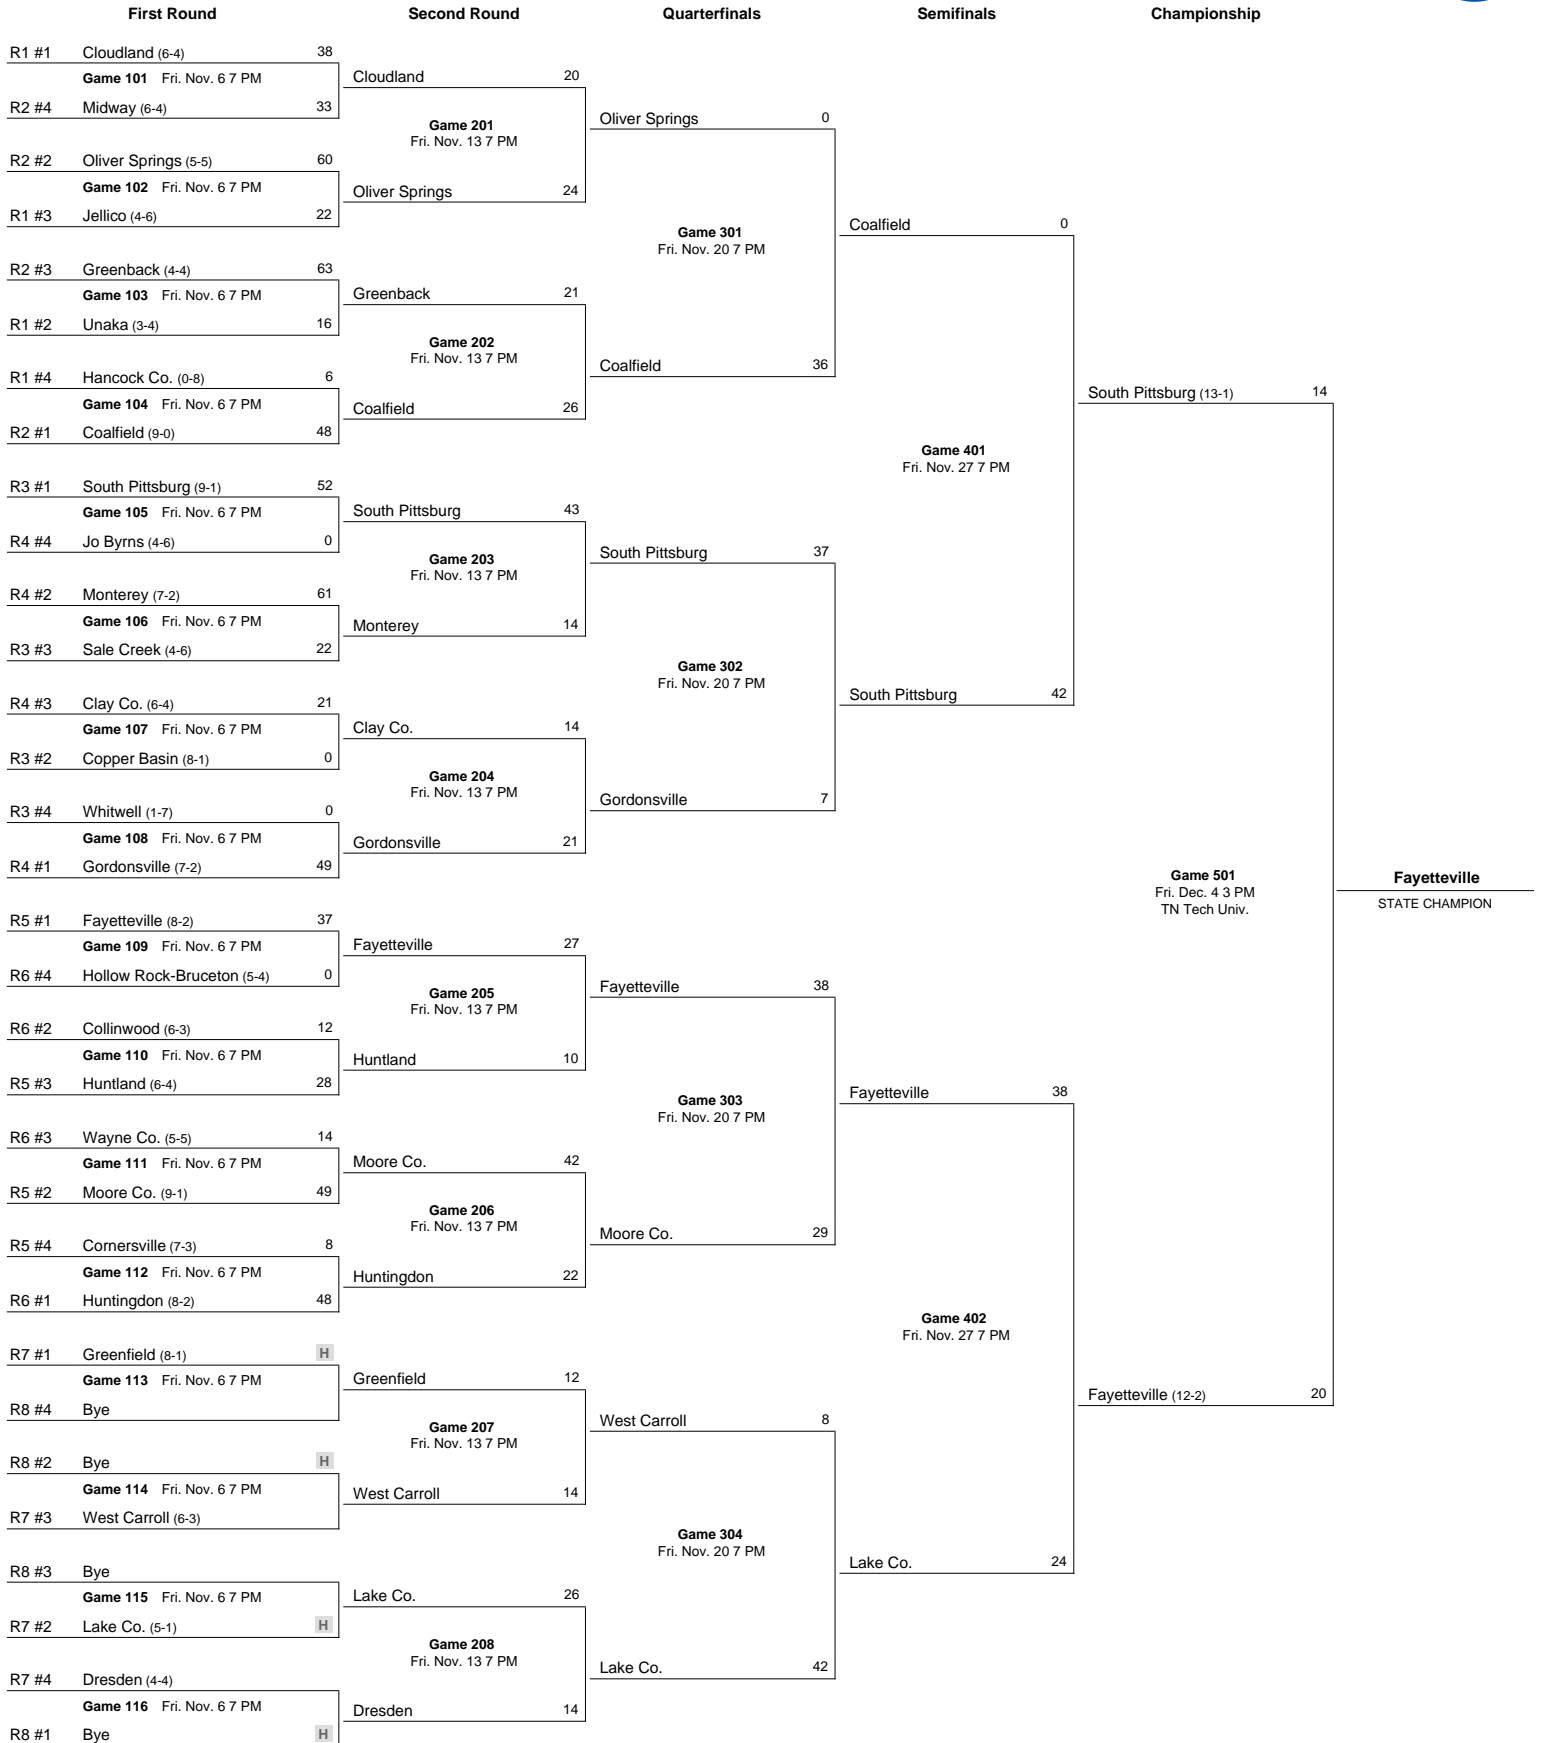

2020 Class 1A State Football Playoffs

November 6 - December 4, 2020

Notes:

All times are local time. In the first and second rounds the higher seeded team shall be the host school. In the third round and semifinals in even-numbered years the bottom team in each bracket shall be the host team. If two teams from the same region meet in the third round, the team seeded higher in the region standings shall host.