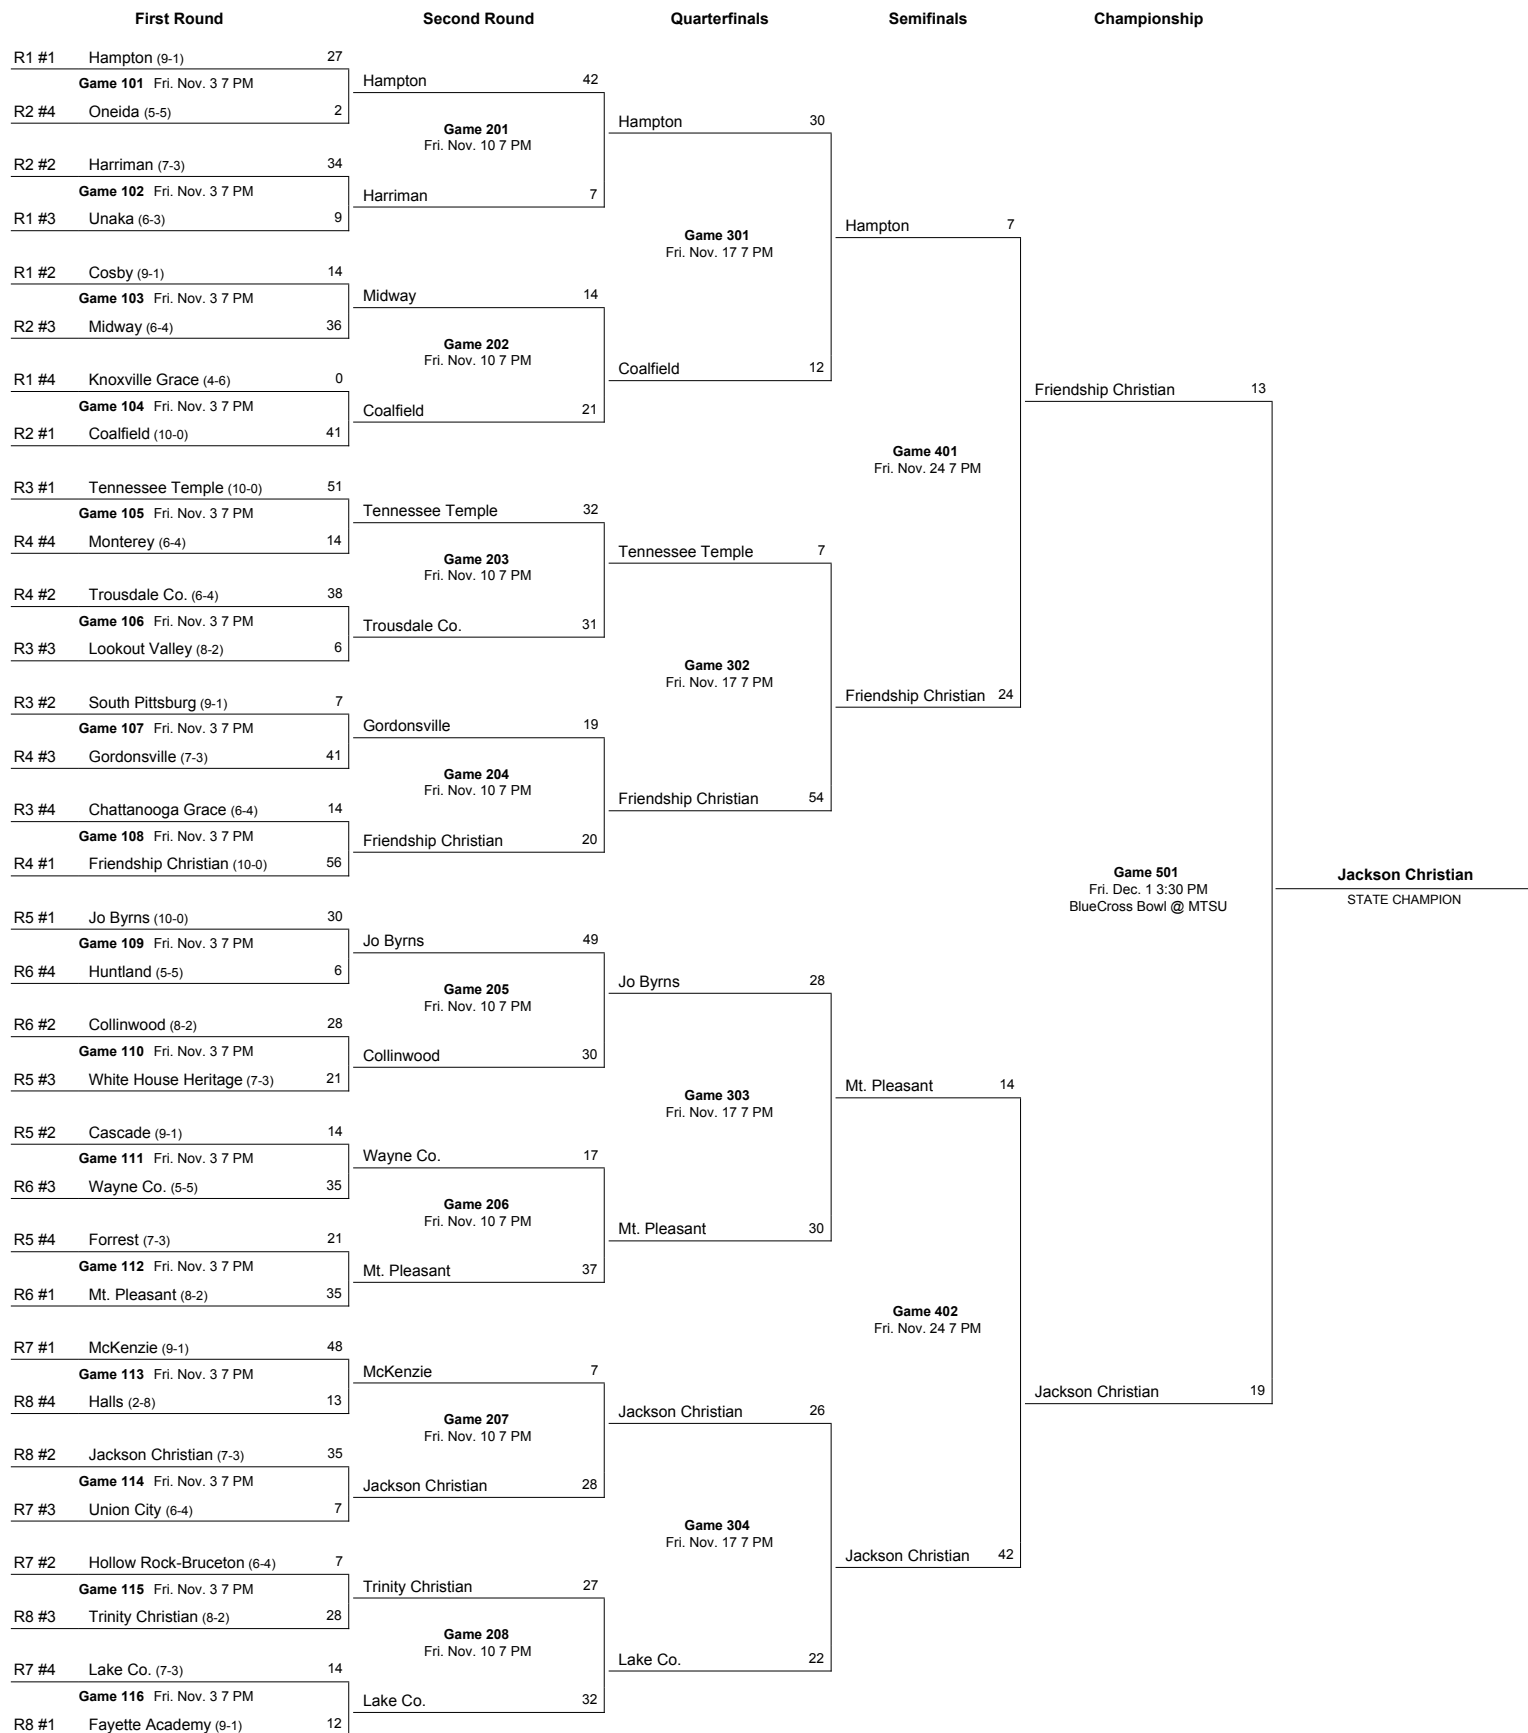

2006 Class 1A Football Playoffs

November 3 - December 1, 2006

Notes: