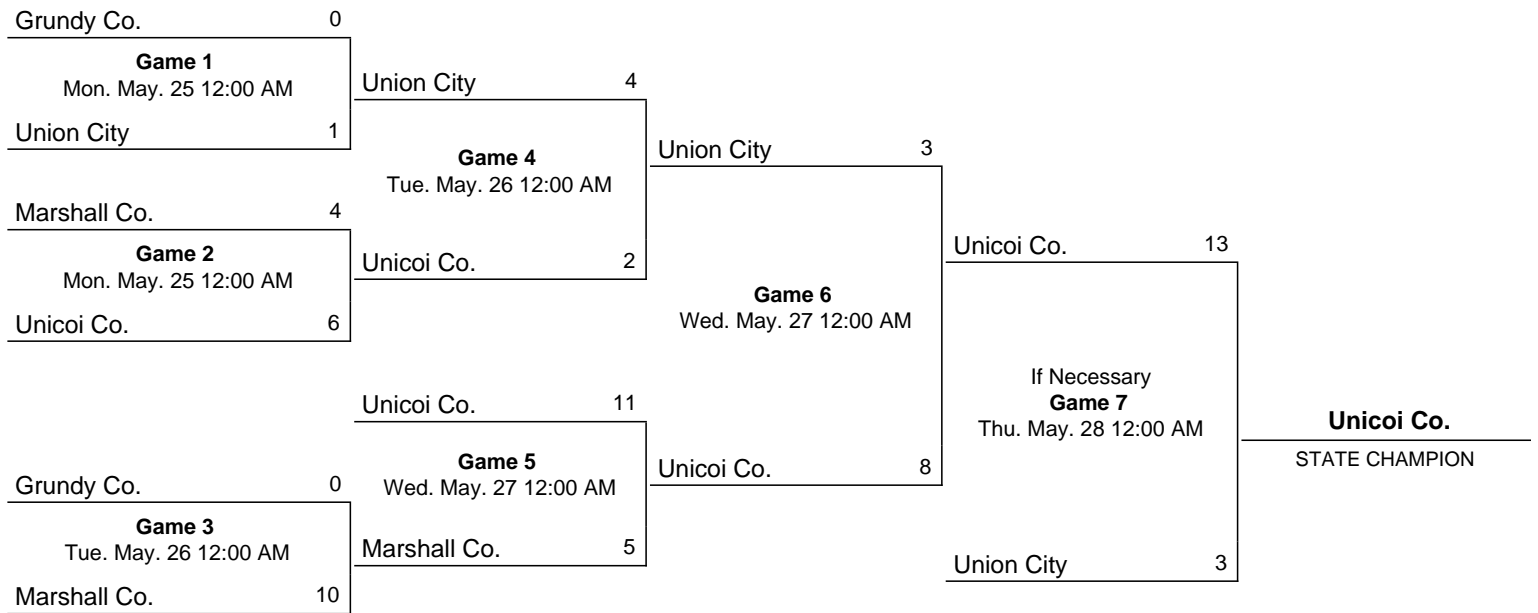

The Automated ScoreBook
Grundy County HS vs Milan HS - Play-by-Play
May 27, 2004 at Millington, Tenn. (USA Stadium)

Score by Innings	R	H	E
Grundy County HS.....	000	000	0 - 0 2 1
Milan HS.....	001	100	X - 2 5 1

Grundy County HS starters: 7/c K Brewer; 4/p J Sitz; 22/cf T Woodlee; 12/lb J Melton; 9/rf TJ Arbuckle; 10/ss D Fults; 5/lf B Willoughby; 25/dh M Sanders; 2/3b T Hutcheson; 13/2b T Caldwell;
Milan HS starters: 11/p P White; 10/2b C White; 12/c G West; 15/3b J White; 4/lb B Ramsey; 2/cf D Beasley; 8/ss C Hughes; 13/rf S Walls; 17/lf B Ward;

Grundy County HS 1st - K Brewer struck out looking. J Sitz hit by pitch. T Woodlee doubled to center field; J Sitz advanced to third. J Melton struck out. TJ Arbuckle struck out. *0 runs, 1 hit, 0 errors, 2 LOB.*

Milan HS 1st - P White grounded out to 2b. C White walked. G West struck out; C White stole second. J White grounded out to 3b. *0 runs, 0 hits, 0 errors, 1 LOB.*

Grundy County HS 2nd - D Fults grounded out to 3b. B Willoughby out at first 2b to p. M Sanders grounded out to p. *0 runs, 0 hits, 0 errors, 0 LOB.*

Milan HS 2nd - B Ramsey grounded out to 3b. D Beasley flied out to cf. C Hughes popped up to ss. *0 runs, 0 hits, 0 errors, 0 LOB.*

Grundy County HS 3rd - T Hutcheson grounded out to 2b. K Brewer walked. J Sitz singled down the rf line; K Brewer advanced to third. T Woodlee struck out. J Melton walked; J Sitz advanced to second. TJ Arbuckle flied out to cf. *0 runs, 1 hit, 0 errors, 3 LOB.*

Milan HS 3rd - S Walls singled to third base. S Walls stole second, advanced to third on an error by c. B Ward struck out looking. P White singled to left field, RBI; S Walls scored. P White stole second. C White grounded out to ss; P White advanced to third. G West grounded out to lb unassisted. *1 run, 2 hits, 1 error, 1 LOB.*

Grundy County HS 4th - D Fults grounded out to 3b. B Willoughby walked. M Sanders popped up to 2b. T Hutcheson flied out to rf. *0 runs, 0 hits, 0 errors, 1 LOB.*

Milan HS 4th - J White grounded out to ss. B Ramsey singled to shortstop. B Ramsey stole second. D Beasley struck out. C Hughes singled, advanced to second on the throw, RBI; B Ramsey scored. S Walls grounded out to p. *1 run, 2 hits, 0 errors, 1 LOB.*

Grundy County HS 5th - K Brewer struck out looking. J Sitz hit by pitch. T Woodlee popped up to p. J Sitz advanced to second on an error by c. J Melton struck out looking. *0 runs, 0 hits, 1 error, 1 LOB.*

Milan HS 5th - B Ward popped up to 2b. P White hit by pitch. C White walked; P White advanced to second. G West grounded into double play ss to 2b to lb; C White out on the play, interference. *0 runs, 0 hits, 0 errors, 1 LOB.*

Grundy County HS 6th - TJ Arbuckle lined out to lb. D Fults walked. B Willoughby struck out looking. D Fults stole second. M Sanders grounded out to ss. *0 runs, 0 hits, 0 errors, 1 LOB.*

Milan HS 6th - J White singled to left field. Z Ford pinch ran for J White. B Ramsey grounded out to p, SAC, bunt; Z Ford advanced to second. D Beasley struck out. C Hughes flied out to lf. *0 runs, 1 hit, 0 errors, 1 LOB.*

Grundy County HS 7th - J White to 3b for Z Ford. T Hutcheson walked. K Brewer struck out. J Sitz grounded into double play p to ss to lb; T Hutcheson out on the play. *0 runs, 0 hits, 0 errors, 0 LOB.*

1992 Class AA State Baseball Tournament

May 25 - May 28, 1992 - Reese Smith Field - MTSU - Murfreesboro, TN

Notes: