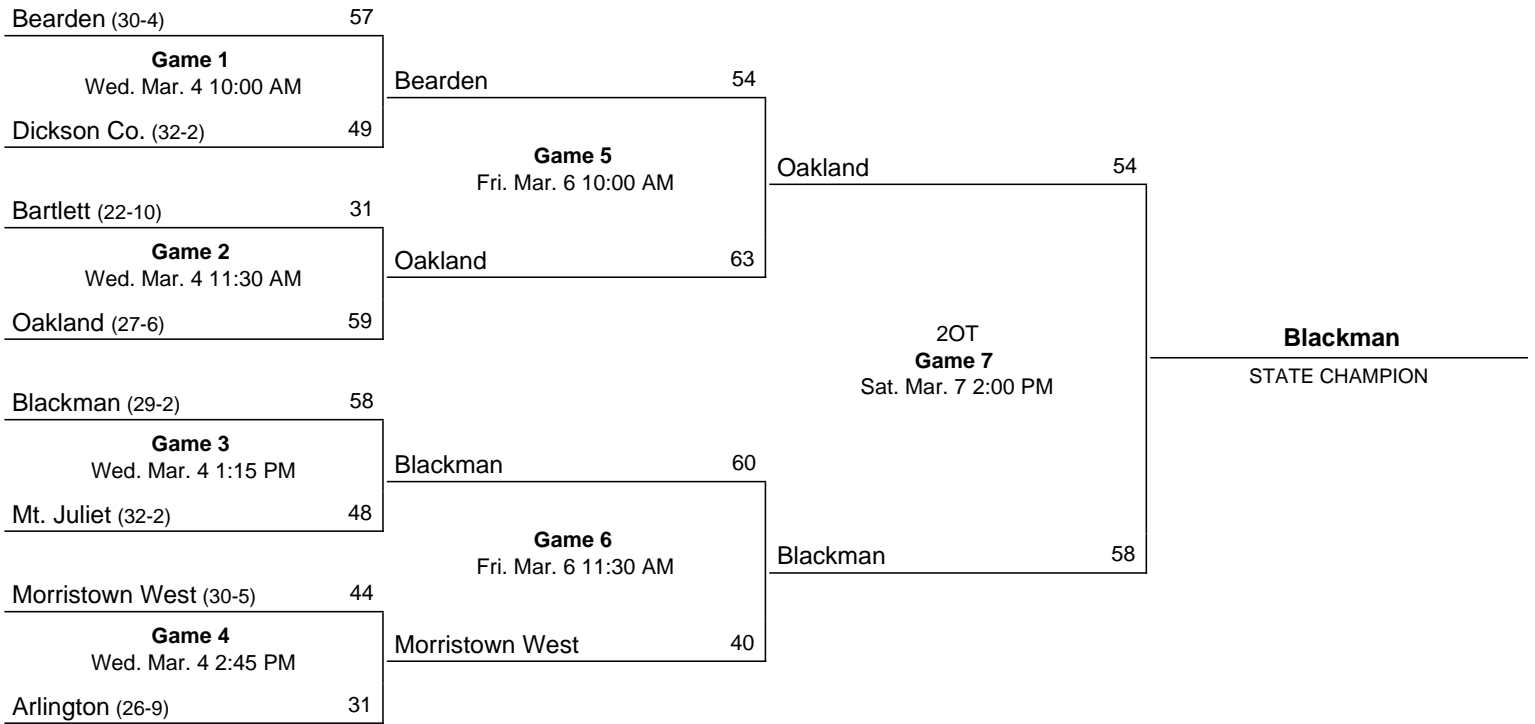

Oakland vs Bartlett (3/4/15 - Period 4 00:00)

POINTS OFF TURNOVERS	1	2	3	4 - Tot
Oakland.....	4	3	5	4 - 16
Bartlett.....	3	2	0	5 - 10

POINTS IN PAINT	1	2	3	4 - Tot
Oakland.....	10	2	8	6 - 26
Bartlett.....	2	0	0	2 - 4

2ND CHANCE POINTS	1	2	3	4 - Tot
Oakland.....	6	4	0	2 - 12
Bartlett.....	2	2	0	0 - 4

FAST BREAK POINTS	1	2	3	4 - Tot
Oakland.....	0	0	0	2 - 2
Bartlett.....	0	0	0	0 - 0

BENCH POINTS	1	2	3	4 - Tot
Oakland.....	0	5	5	4 - 14
Bartlett.....	0	3	0	2 - 5

SCORE TIED BY	1	2	3	4 - Tot
Oakland.....	0	0	0	0 - 0
Bartlett.....	1	0	0	0 - 1

LEAD GAINED BY	1	2	3	4 - Tot
Oakland.....	0	0	0	0 - 0
Bartlett.....	0	0	0	0 - 0

2015 Class AAA State Girls' Basketball Tournament

March 4 - March 7, 2015 - Middle Tennessee State University - Murfreesboro