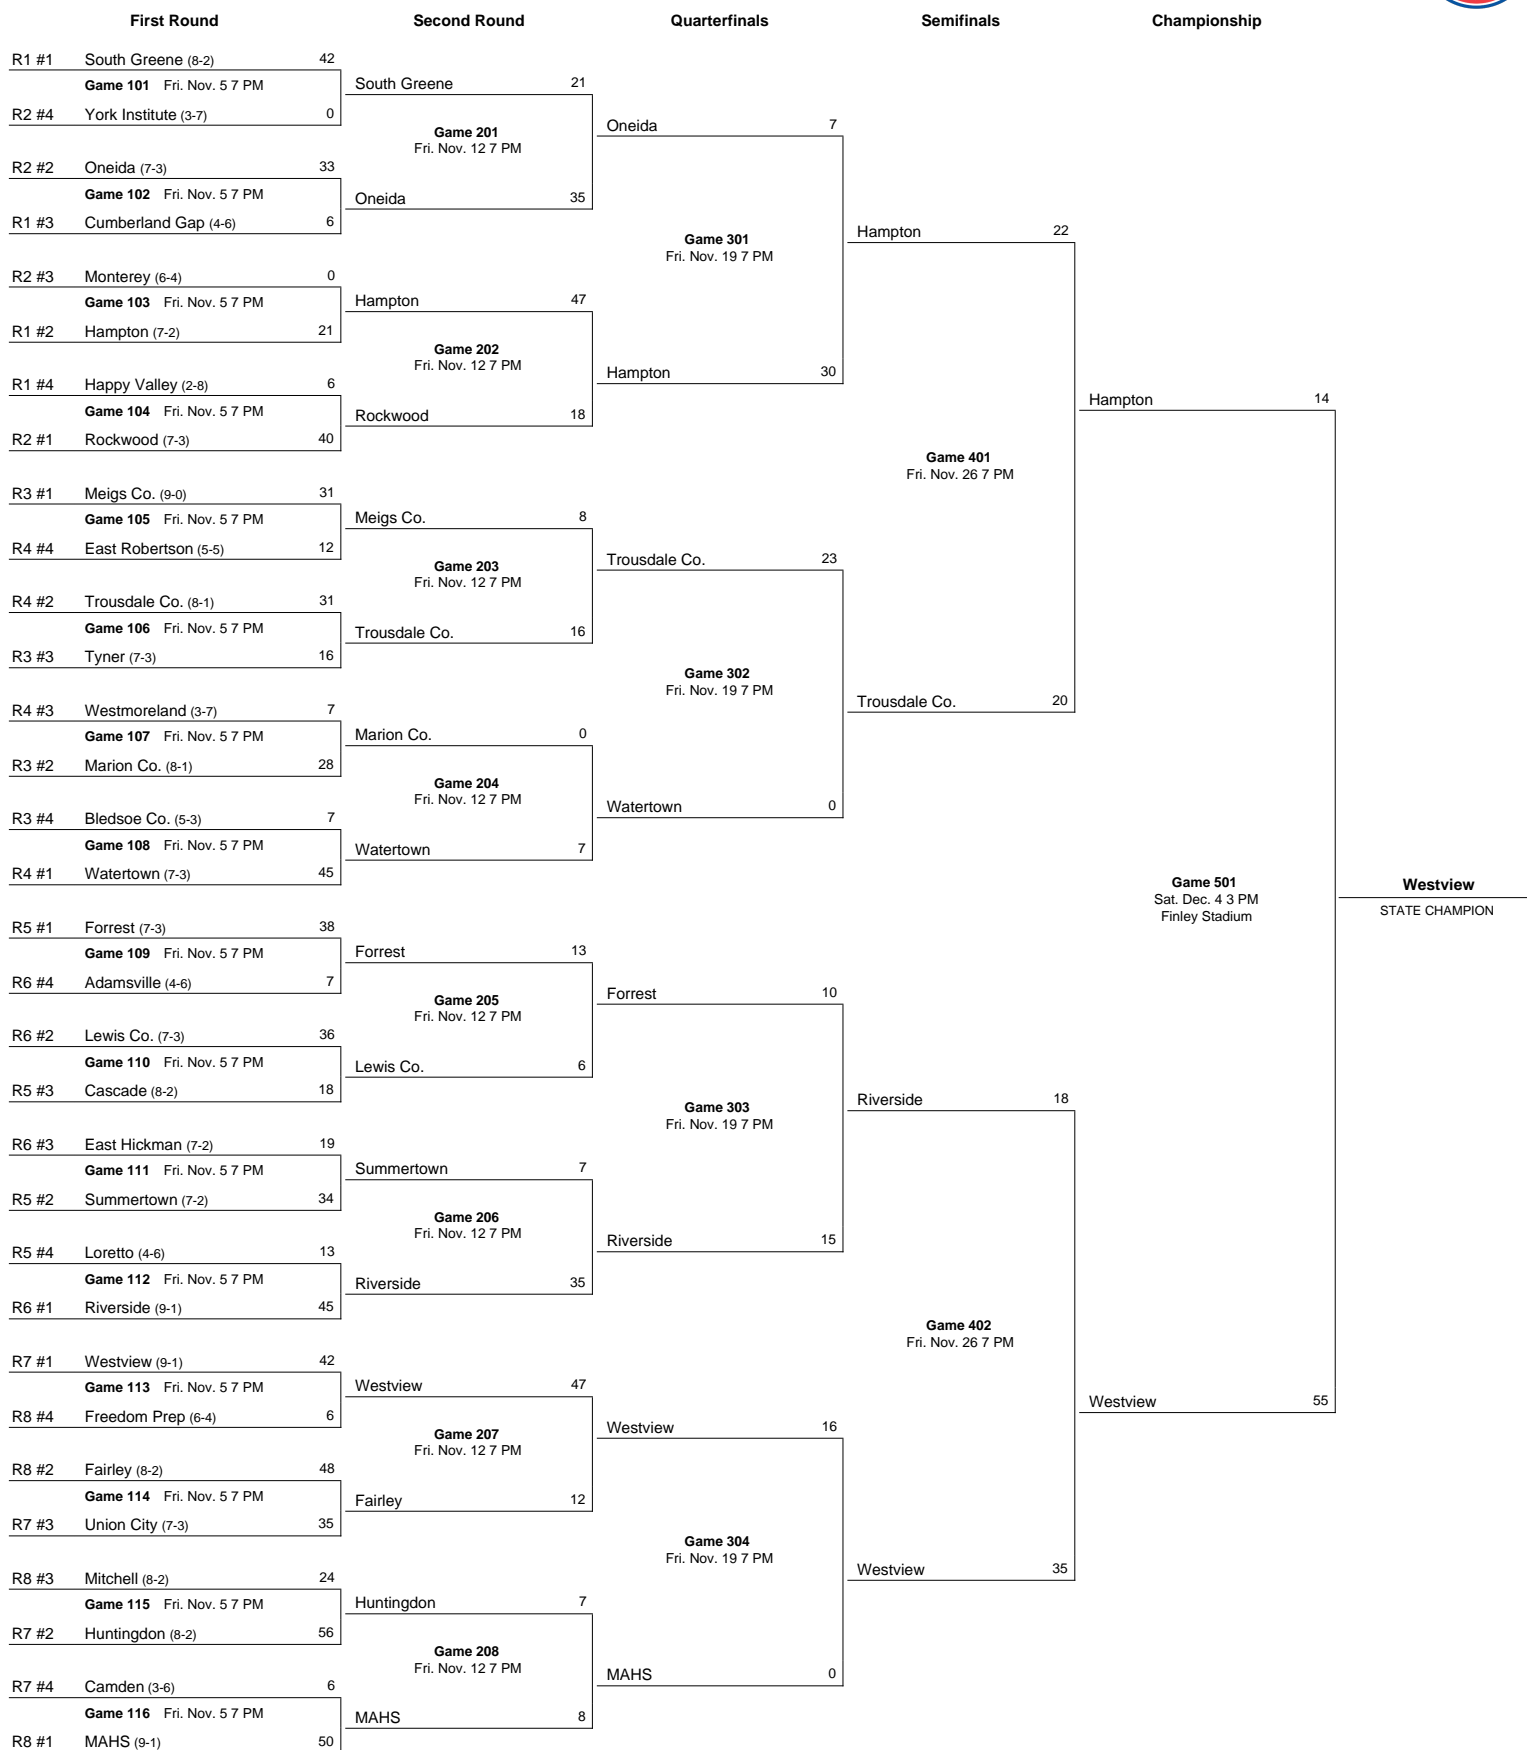

November 5 - December 4, 2021

Notes:

All times are local time. In the first and second rounds the higher seeded team shall be the host school. In the third round and semifinals in odd-numbered years the top team in each bracket shall be the host team. If two teams from the same region meet in the third round, the team seeded higher in the region standings shall host.