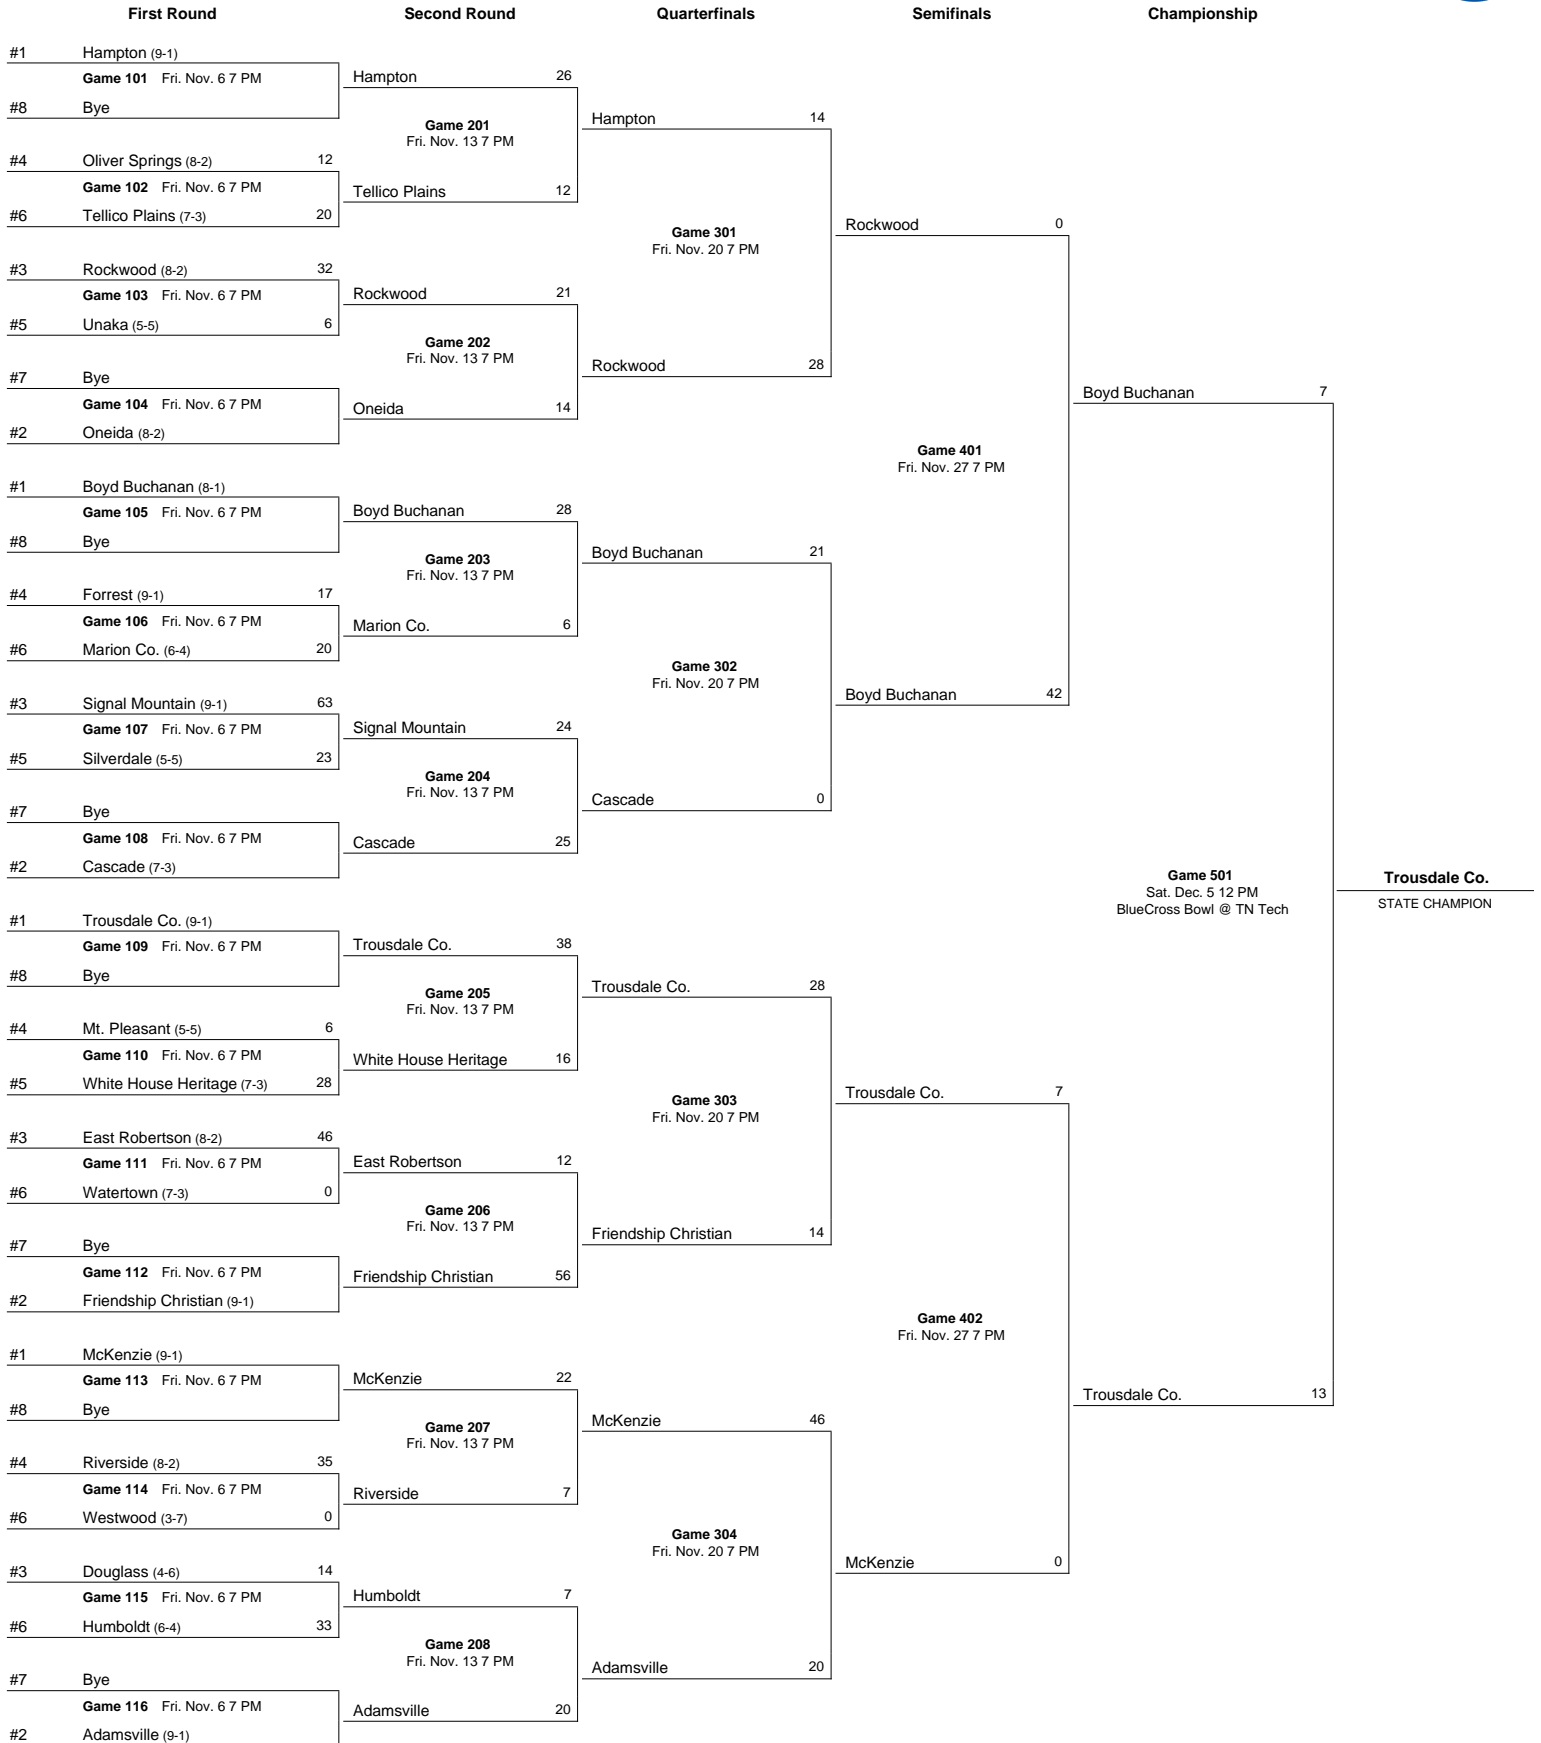

2009 Class 2A Football Playoffs

November 6 - December 5, 2009

Notes: