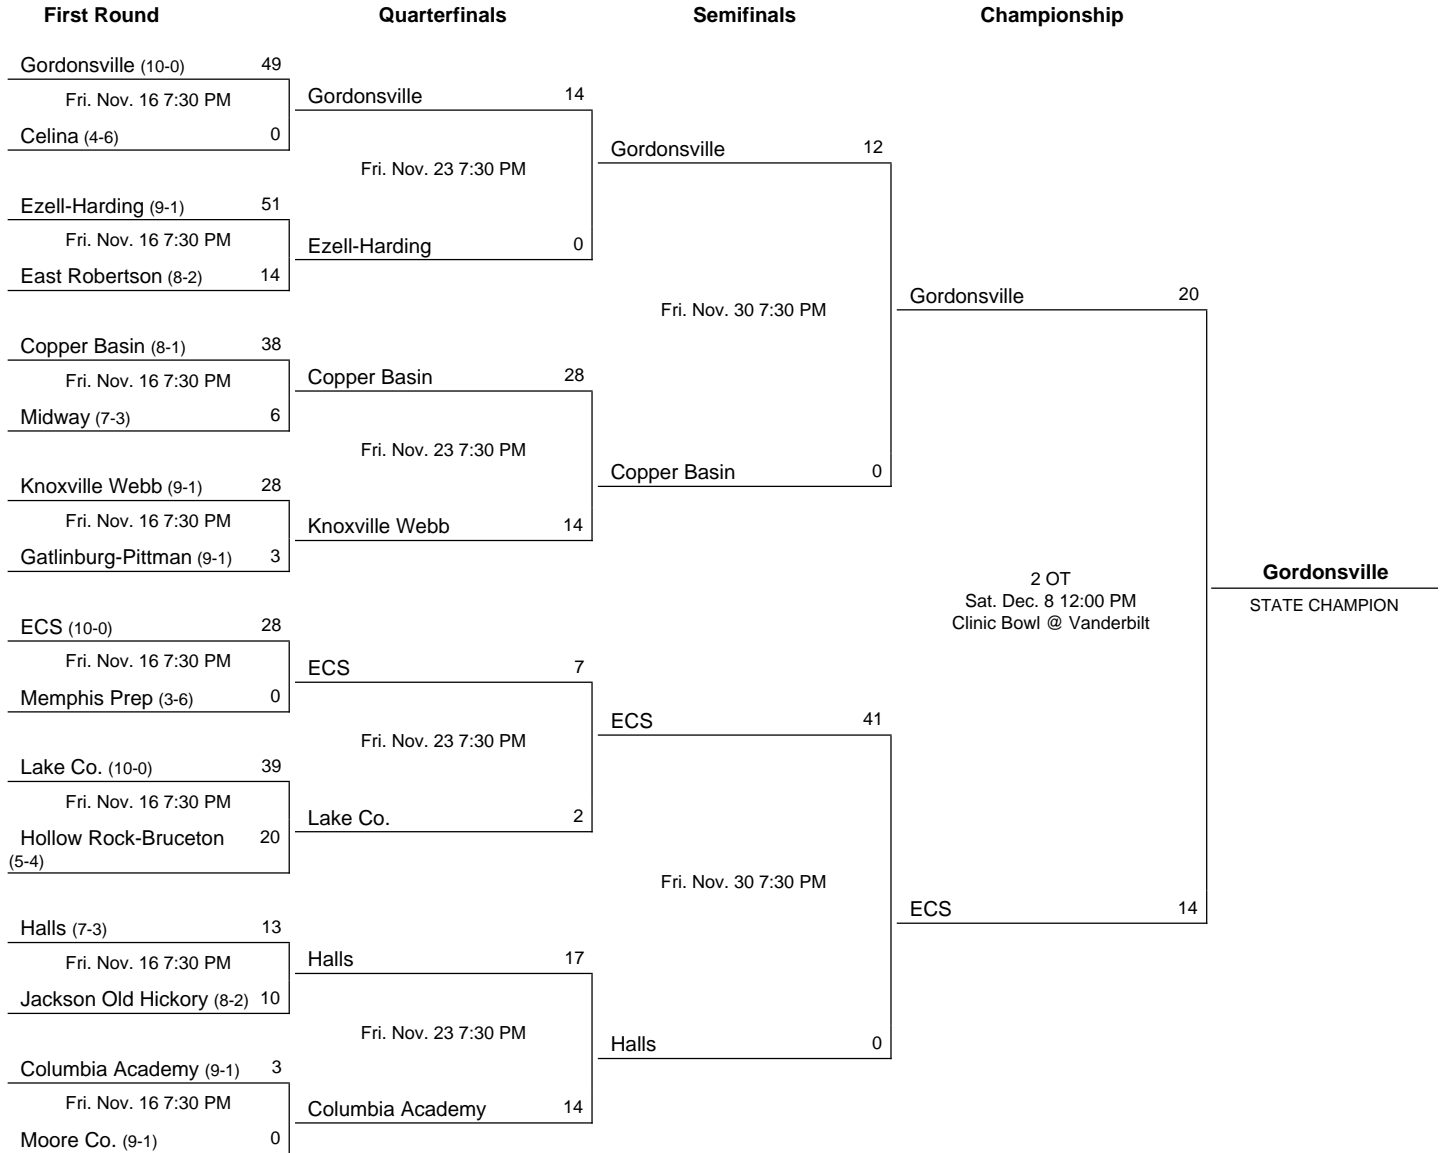

1984 Class A Football Playoffs

November 16 - December 8, 1984

Notes: