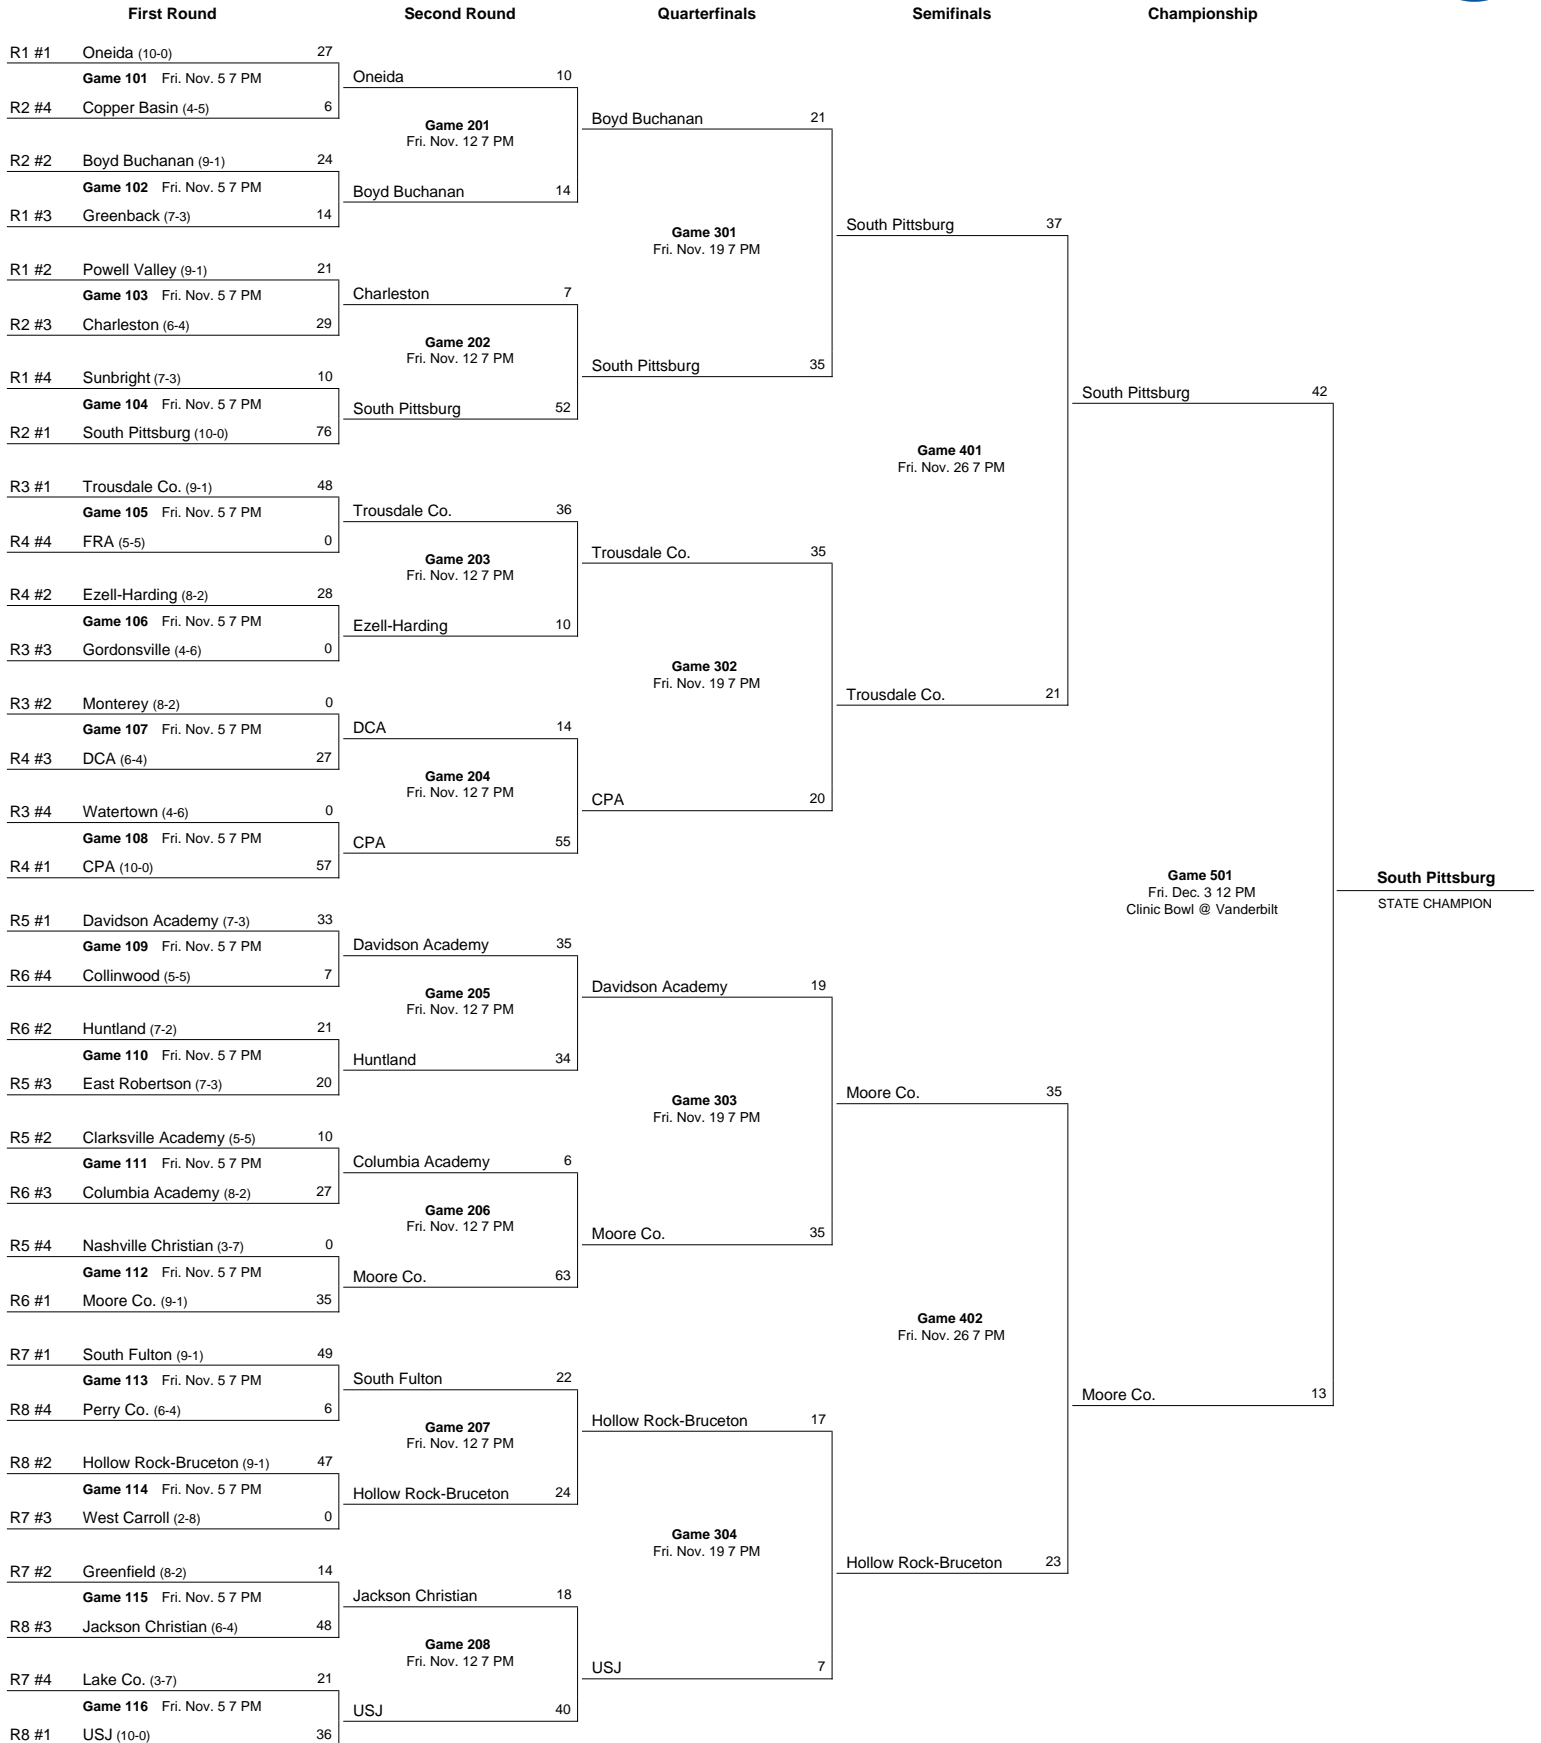

Notes:

2001 Class 2A Football Playoffs

November 2 - November 30, 2001

Notes:

1999 Class 1A Football Playoffs

November 5 - December 3, 1999

Notes:

1998 Class 1A Football Playoffs