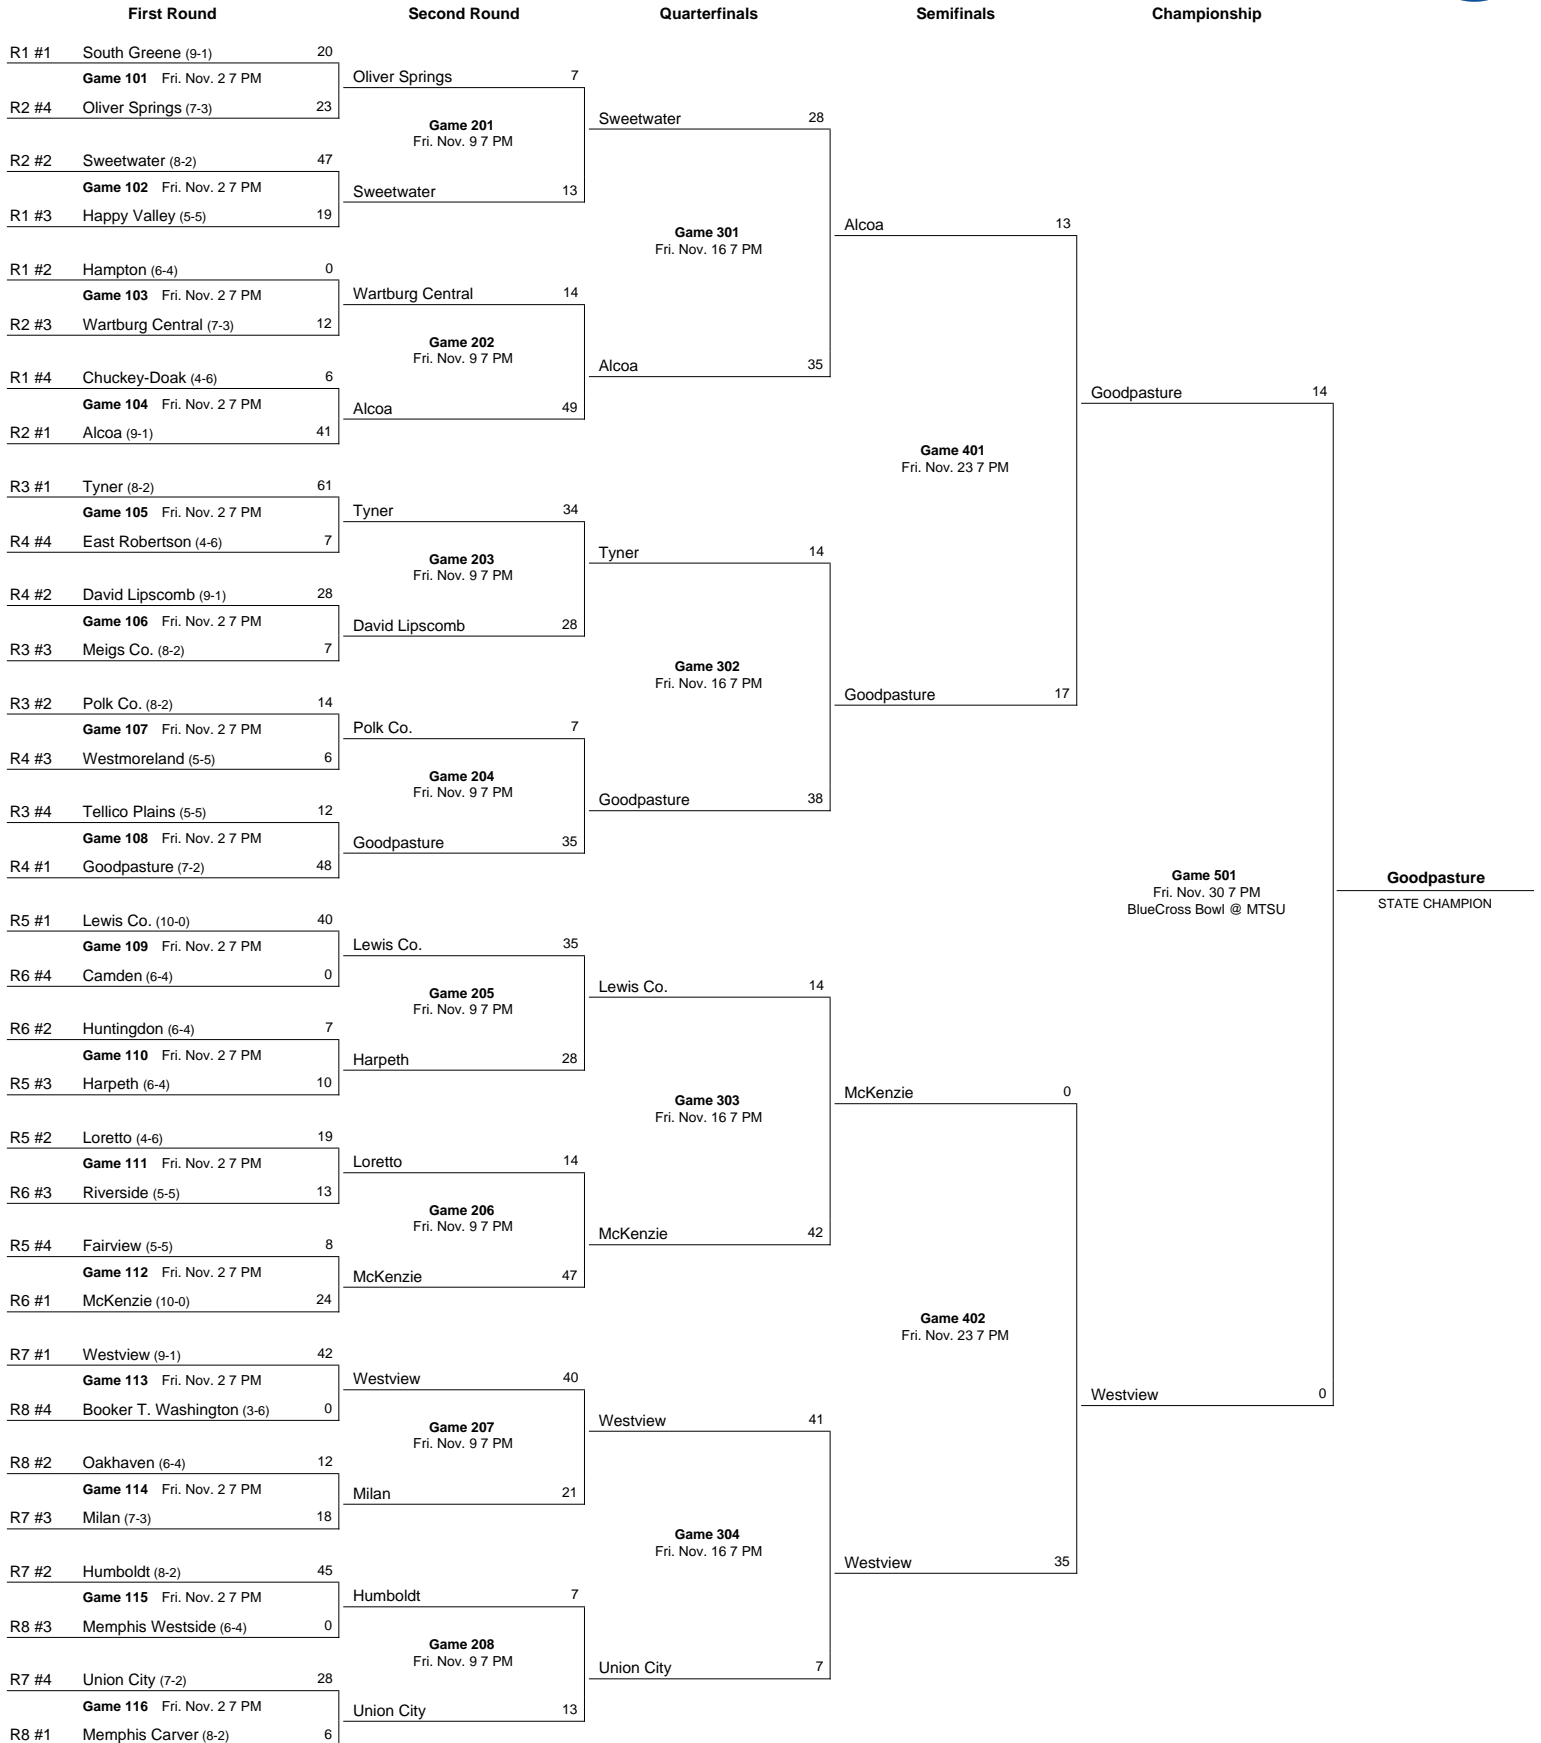

2001 Class 2A Football Playoffs

November 2 - November 30, 2001

Notes: