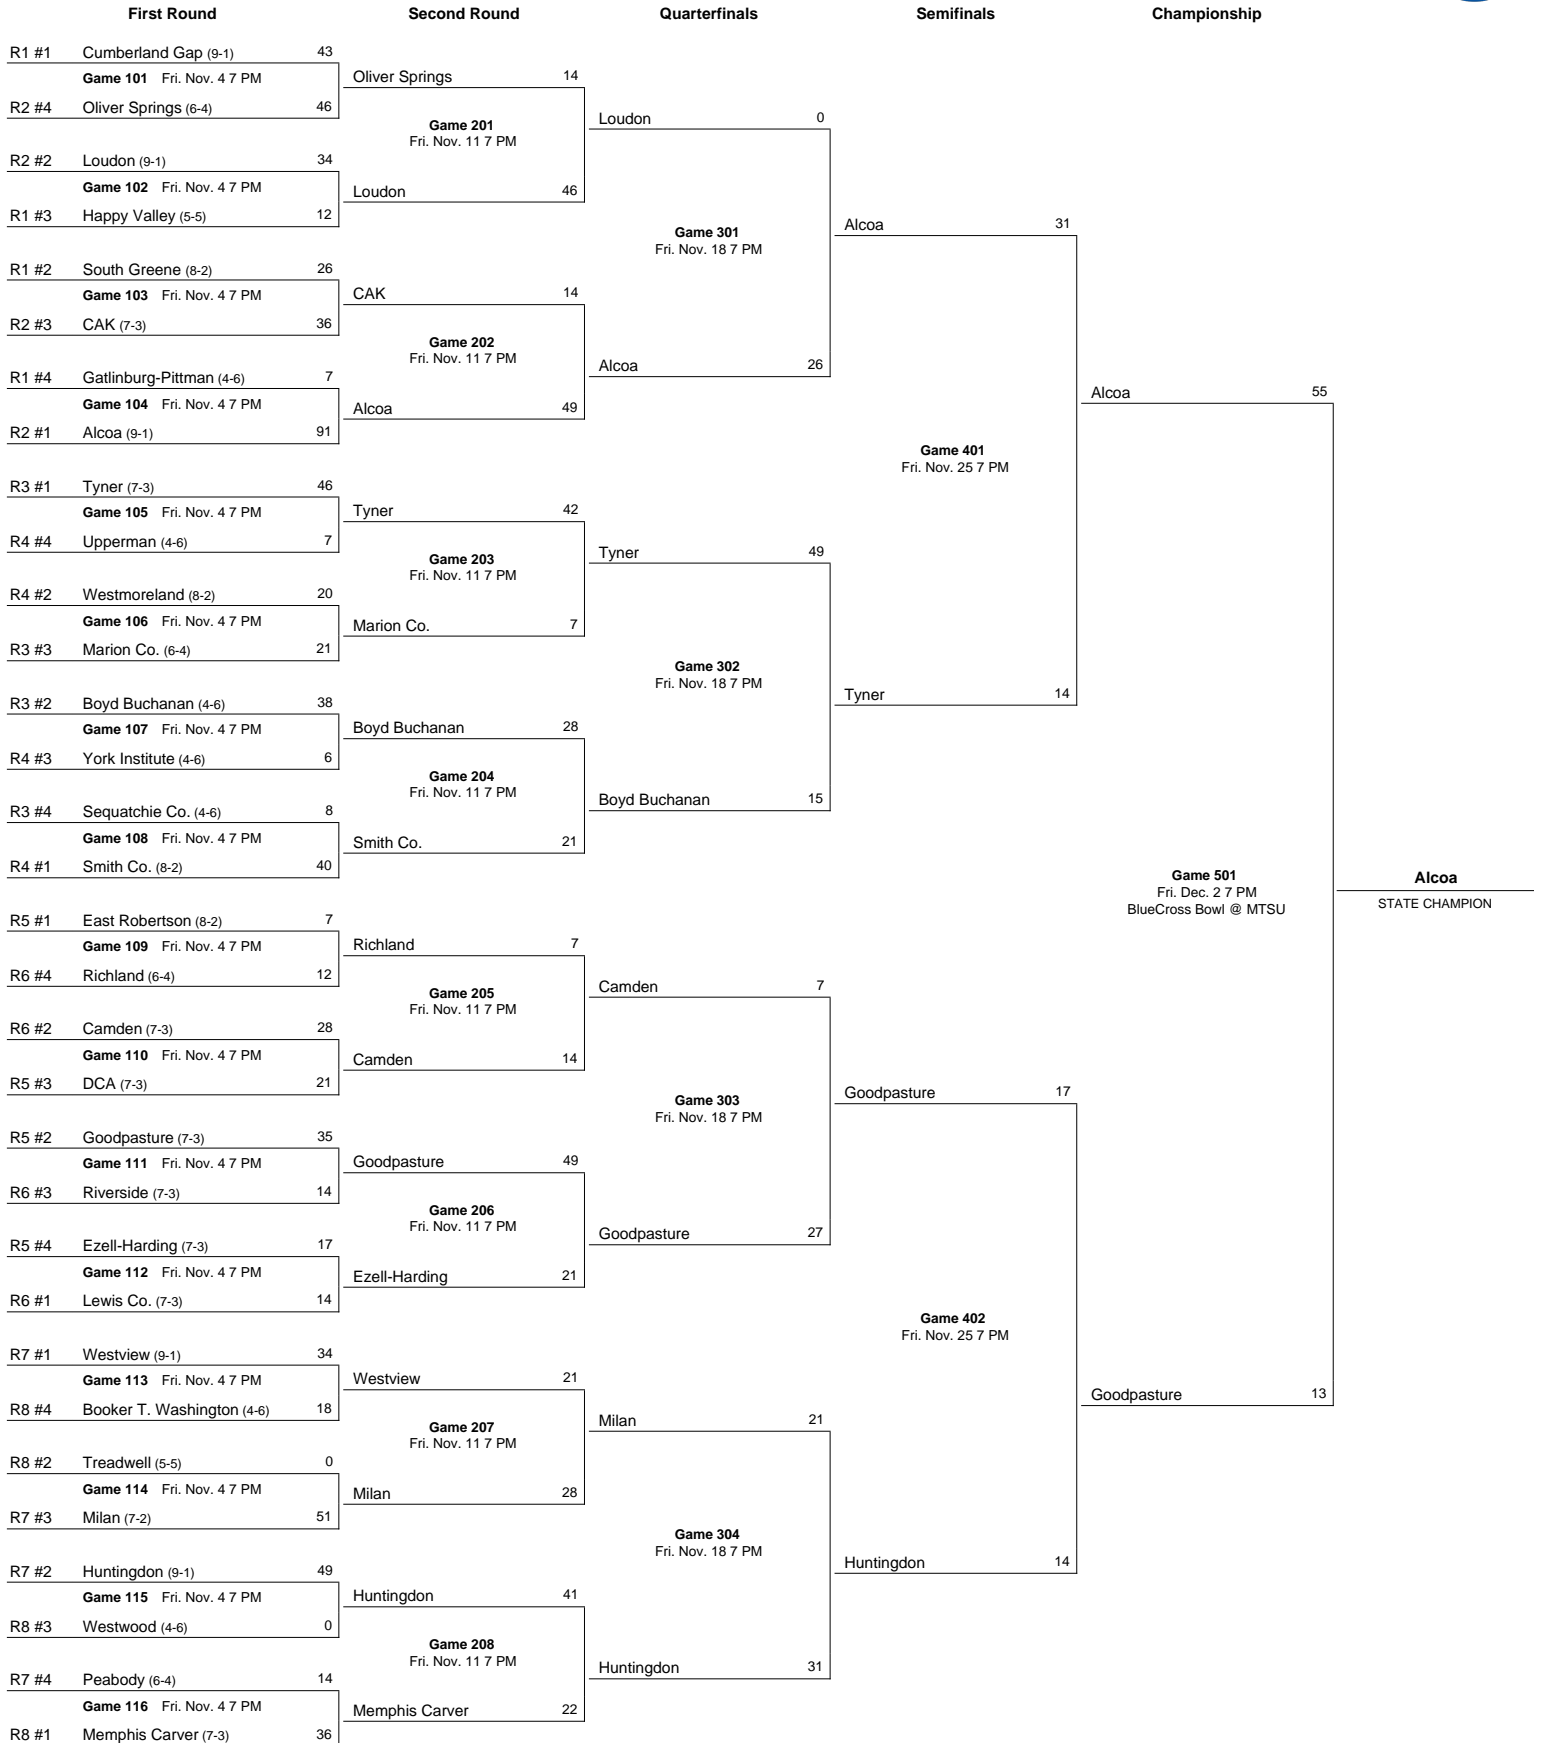

2005 Class 2A Football Playoffs

November 4 - December 2, 2005

Notes: