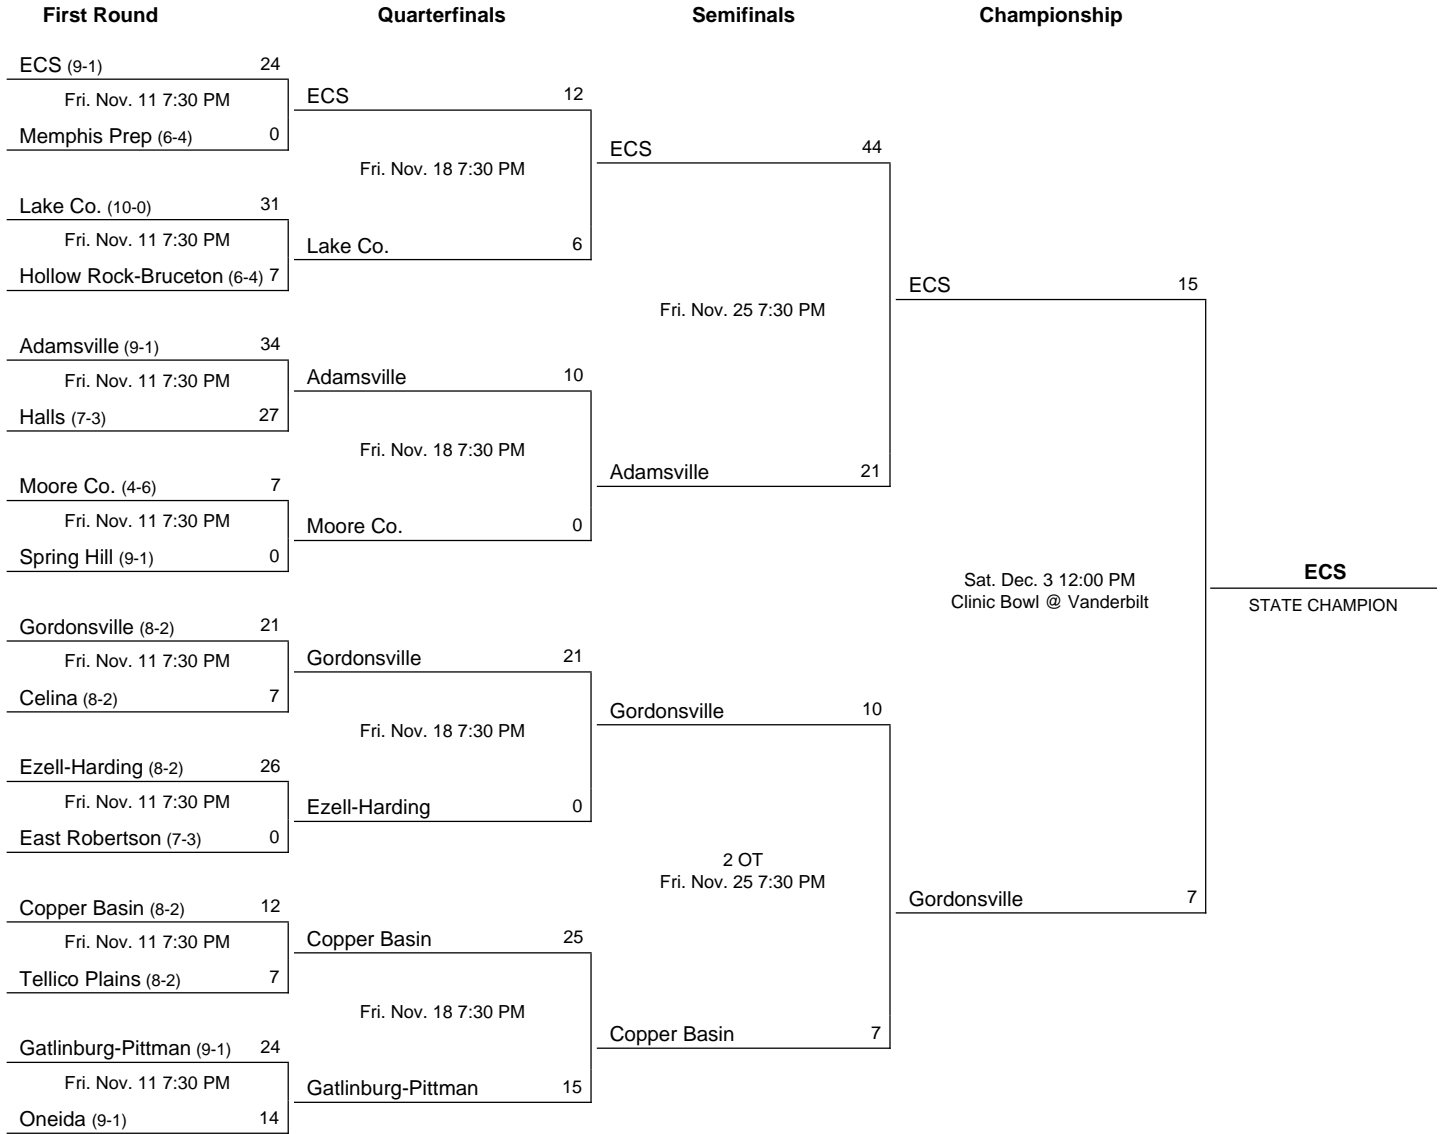

1983 Class A Football Playoffs

November 11 - December 3, 1983

Notes: