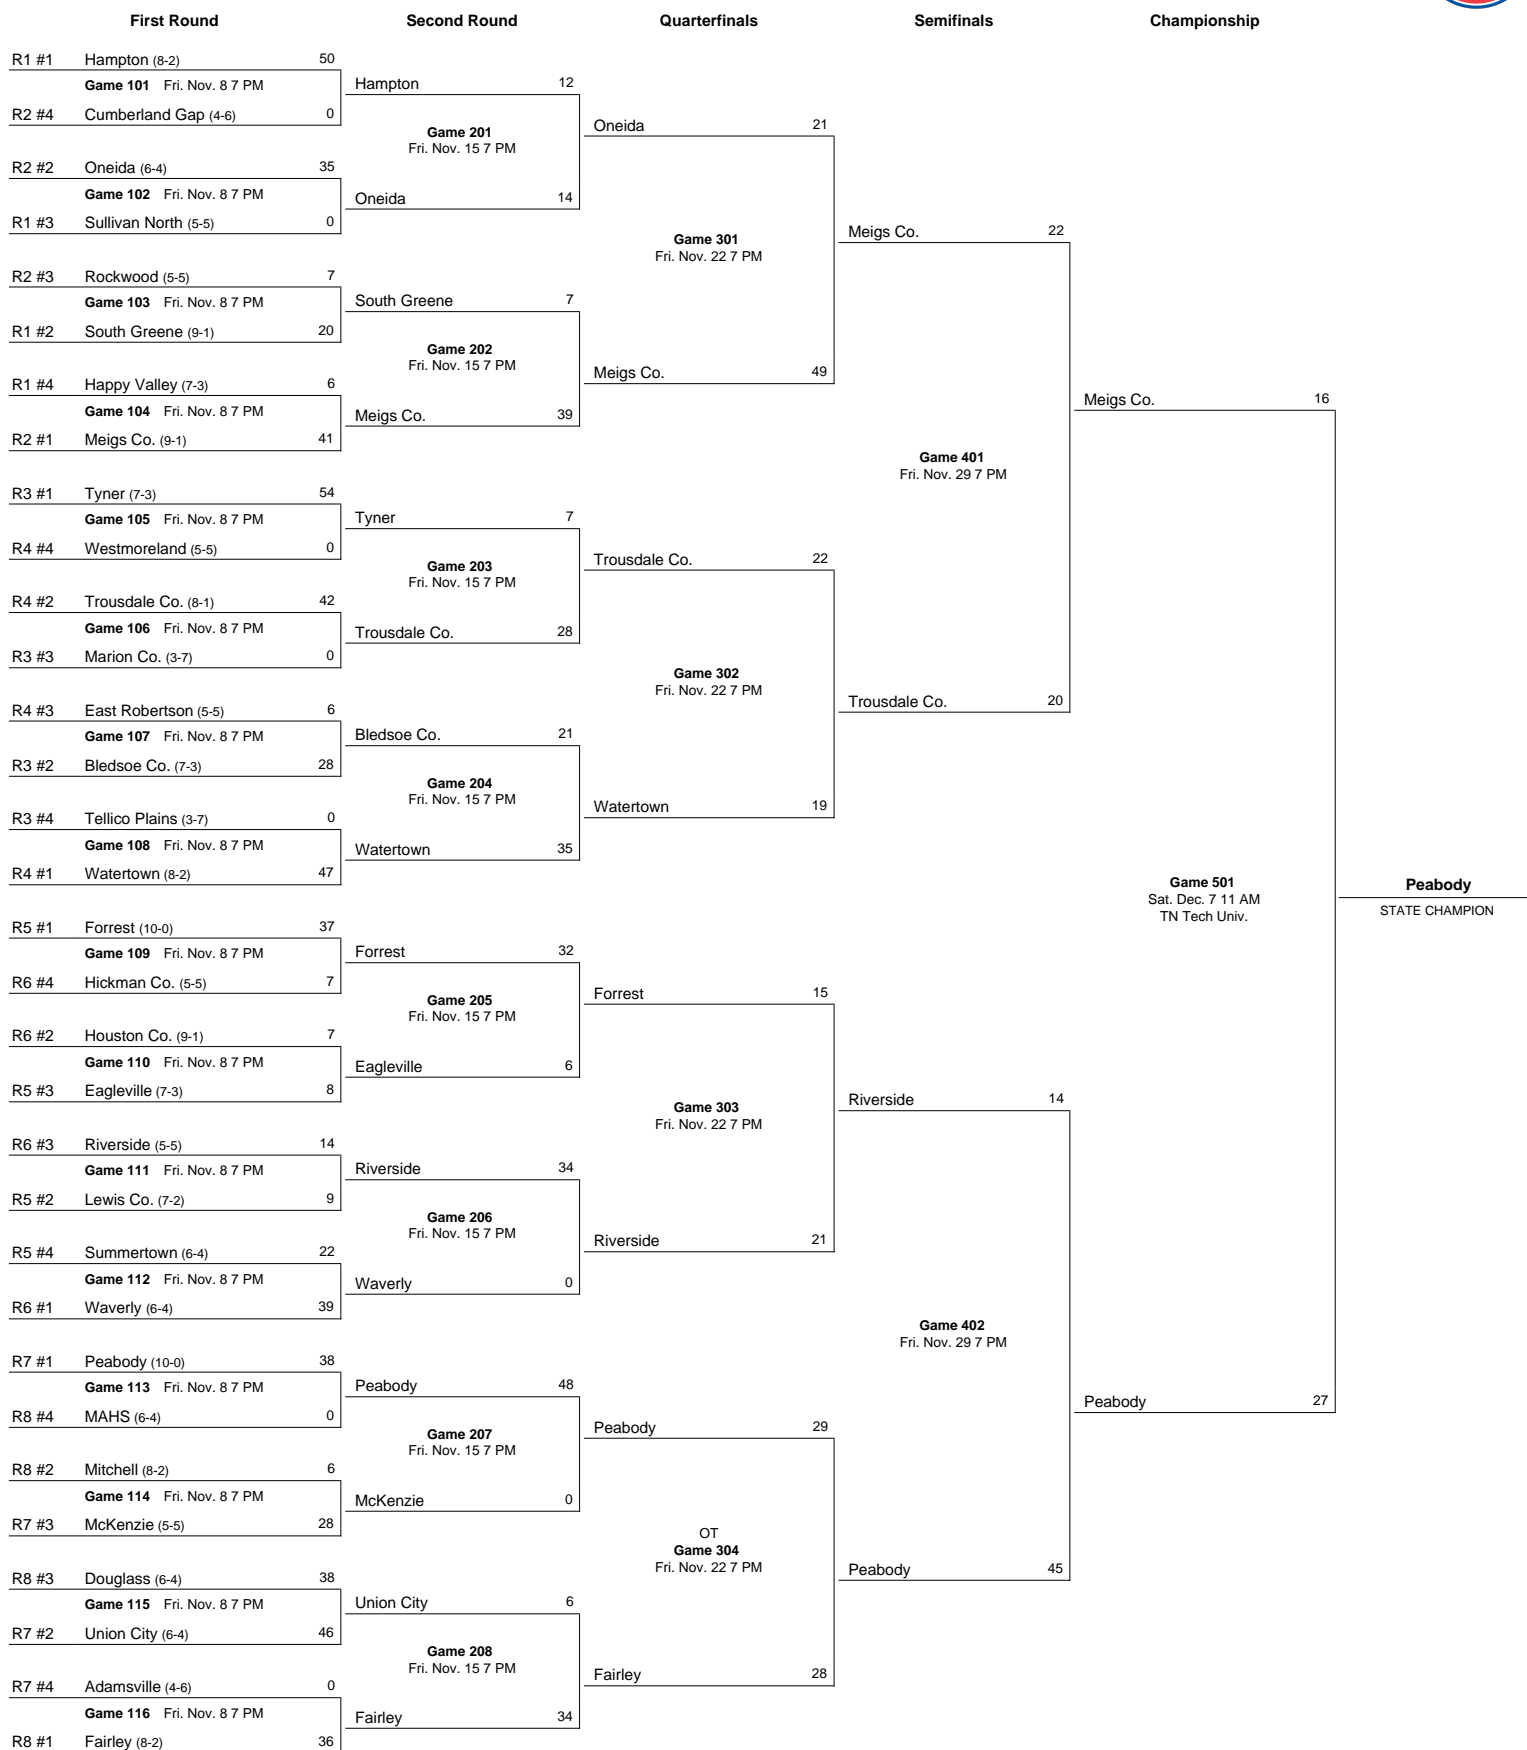

2019 Class 2A State Football Playoffs

November 8 - December 7, 2019

Notes:
All times are local time. In the first and second rounds the higher seeded team shall be the host school. In the third round and semifinals in odd-numbered years the top team in each bracket shall be the host team. If two teams from the same region meet in the third round, the team seeded higher in the region standings shall host.