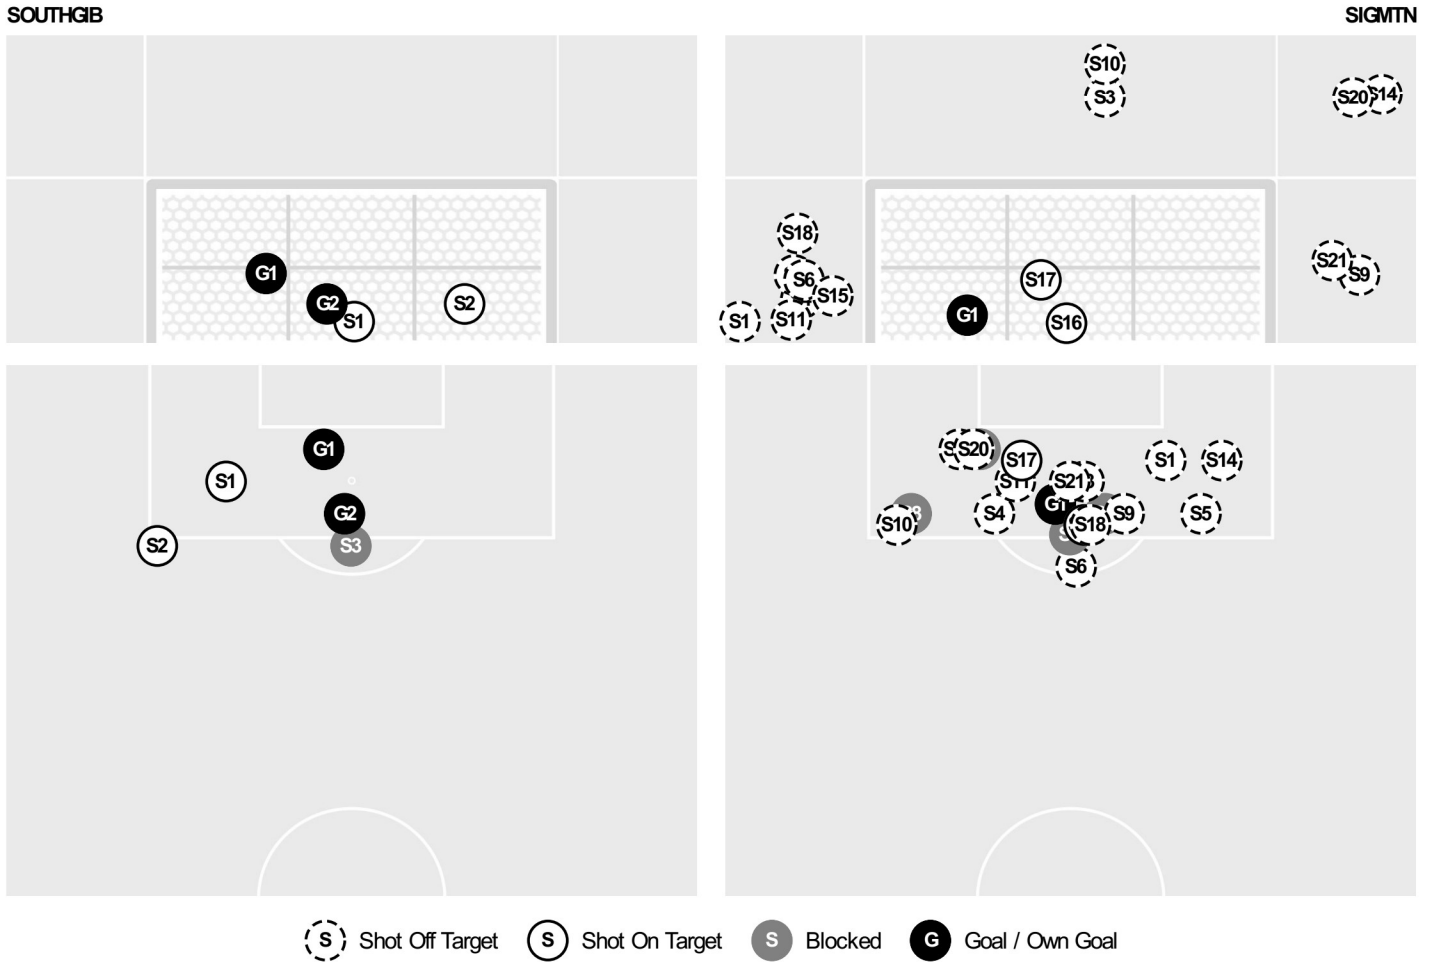

71:26 Foul on South Gibson.  
71:26 SIGMTN substitution: Moore, Cole for Ross, Duncan.  
73:12 Foul on South Gibson.  
74:06 Corner kick by SIGMTN [74:06].  
74:32 Foul on Signal Mountain.  
76:27 SOUTHGIB substitution: Hale, Landon for McGowan, Max.  
77:02 Shot by SIGMTN McLaren, Alex WIDE RIGHT.  
77:38 Foul on Signal Mountain.  
80:00 End of period [80:00].

**SIGNAL MOUNTAIN 0, SOUTH GIBSON 1**

---

Official Soccer Shot Chart - Final  
**Signal Mountain vs South Gibson**

5/19/2026 Richard Siegel Soccer Complex, Murfreesboro, TN  
 TSSAA Class AA Soccer State Championship

Match Time: 7:00 PM  
 Match Duration: 01:50  
 Attendance: 394

Officials: Luis Brenes, Thomas Dollar, Ilia Hatsenko, Jonathan Edwards

Shots by Half Intervals	SOUTHGIB SIGMTN	1st Half	2nd Half
		1	4
	14	8	

Shot Chart

Shot Summary

SOUTHGIB				SIGMTN			
No	Time	Player	Description	No	Time	Player	Description
G1	30'	1, Jonah Clouse		S1	2'	11, Alex McLaren	
S1	49'	4, Austin Crone	Saved	S2	8'	5, Augusten Ingham	Blocked
S2	54'	13, Gregory Suiter	Saved	S3	8'	8, Cole Moore	
S3	54'	22, Gabe Chatman	Blocked	S4	11'	8, Cole Moore	
G2	55'	14, Richard Addo		S5	15'	8, Cole Moore	
				S6	20'	12, Fabian Hoepfner	
				S7	33'	8, Cole Moore	Blocked
				S8	33'	8, Cole Moore	Blocked
				G1	36'	19, Asher Cone	
				S9	36'	19, Asher Cone	
				S10	38'	7, Graham Ryan	
				S11	40'	8, Cole Moore	
				S12	40'	19, Asher Cone	Blocked