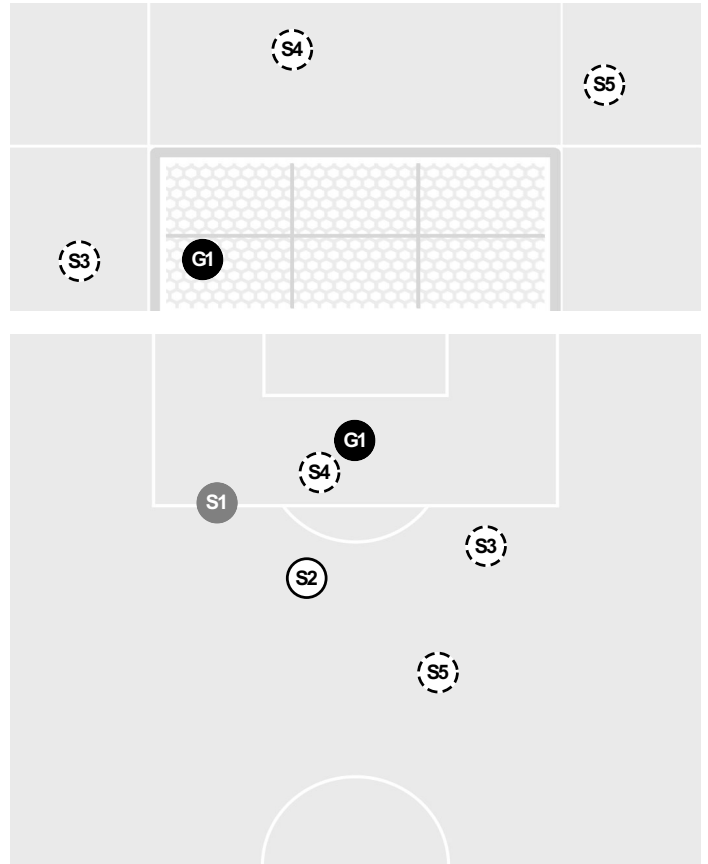

ST. GEORGE'S 1, ECS 0

Shots by Half Intervals	Eagles	1st Half	2nd Half
		Eagles	5
	Gryphons	1	5

Shot Chart

EAGLES

GRYPHONS

(S) Shot Off Target (S) Shot On Target (S) Blocked (G) Goal / Own Goal

Shot Summary

EAGLES

No	Time	Player	Description
S1	8'	18, Ellie Metcalf	
S2	9'	11, Lia Sarvee	Saved
S3	10'	6, Ellen Mills	Saved
S4	23'	31, Eden Unger	Saved
S5	38'	38, Brinley McCay	Blocked
S6	66'	7, Reese Branch	Saved
S7	78'	33, Kate Spiegelman	

GRYPHONS

No	Time	Player	Description
S1	32'	11, Elle Weathersby	Blocked
S2	47'	25, Sarah Schmiedicke	Saved
S3	53'	11, Elle Weathersby	
G1	57'	25, Sarah Schmiedicke	
S4	60'	14, Lyla Moore	
S5	67'	11, Elle Weathersby	