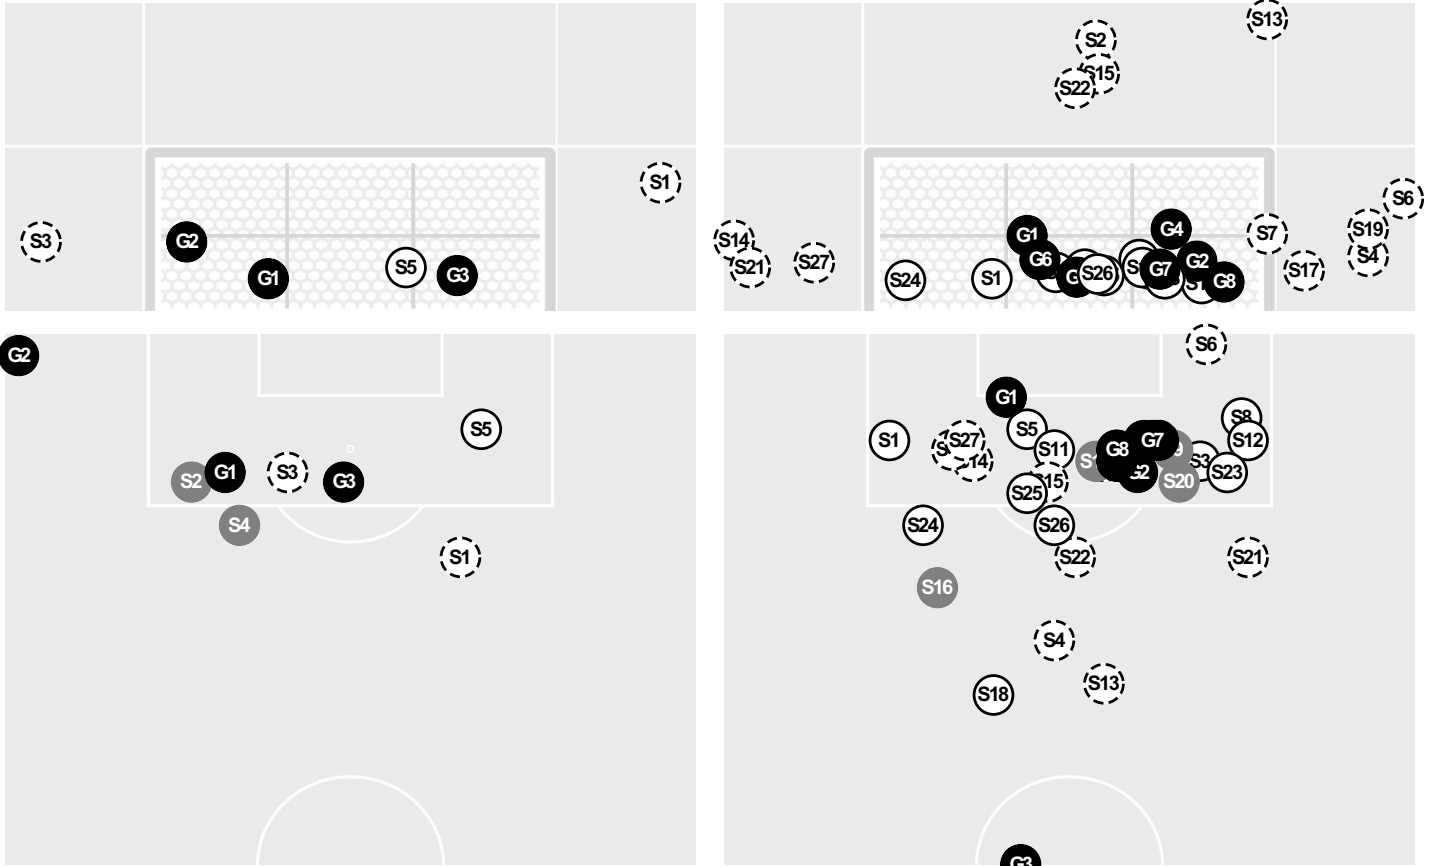

STATION CAMP 3, DYERSBURG 0

- 98:52 Bison substitution: Pointer, Arya for Lassiter, Emri.
- 100:00 End of period [100:00].

STATION CAMP 3, DYERSBURG 0

Shots by Half Intervals		1st Half	2nd Half	1st OT	2nd OT
		Trojans	3	5	0
Bison	13	14	4	4	

Shot Chart

TROJANS

BISON

(S) Shot Off Target (S) Shot On Target (S) Blocked (G) Goal / Own Goal

Shot Summary

Officials: Megan Flante, Saul Mbslehy, James Schiermeyer, Clint Ozek

TROJANS

No	Time	Player	Description
S1	1'	10, Haddy Manneh	
S2	34'	2, Kathleen Harrell	Blocked
S3	35'	7, Olivia Meeks	
S4	42'	10, Haddy Manneh	Blocked
G1	56'	10, Haddy Manneh	
G2	60'	2, Kathleen Harrell	
S5	69'	10, Haddy Manneh	Saved
G3	75'	10, Haddy Manneh	

BISON

No	Time	Player	Description
S1	2'	14, Kolby Jackson	Saved
S2	9'	5, Izzy Palenzuela	
S3	11'	10, Laura Hendricks	Saved
S4	12'	5, Izzy Palenzuela	
S5	14'	5, Izzy Palenzuela	Saved
S6	17'	2, Emma Wood	
G1	21'	2, Emma Wood	
S7	32'	5, Izzy Palenzuela	
S8	35'	6, Kinlee Wiggins	Saved
S9	37'	10, Laura Hendricks	Blocked
S10	37'	6, Kinlee Wiggins	Blocked
S11	38'	2, Emma Wood	Saved
S12	39'	6, Kinlee Wiggins	Saved
S13	46'	14, Kolby Jackson	
S14	47'	13, Amelia Rice	
S15	50'	5, Izzy Palenzuela	
G2	51'	10, Laura Hendricks	
S16	53'	5, Izzy Palenzuela	Blocked
S17	56'	13, Amelia Rice	
S18	67'	2, Emma Wood	Saved
S19	71'	6, Kinlee Wiggins	
S20	73'	8, Abigail Waller	Blocked
S21	74'	14, Kolby Jackson	
S22	75'	5, Izzy Palenzuela	
S23	76'	6, Kinlee Wiggins	Saved
G3	76'	10, Laura Hendricks	
S24	79'	8, Abigail Waller	Saved
G4	81'	5, Izzy Palenzuela	
G5	82'	5, Izzy Palenzuela	
S25	83'	14, Kolby Jackson	Saved
S26	88'	25, Amberlea Peppers	Saved
G6	93'	10, Laura Hendricks	
G7	93'	14, Kolby Jackson	
S27	94'	17, Kinley Hodge	
G8	99'	9, Abby Miller	