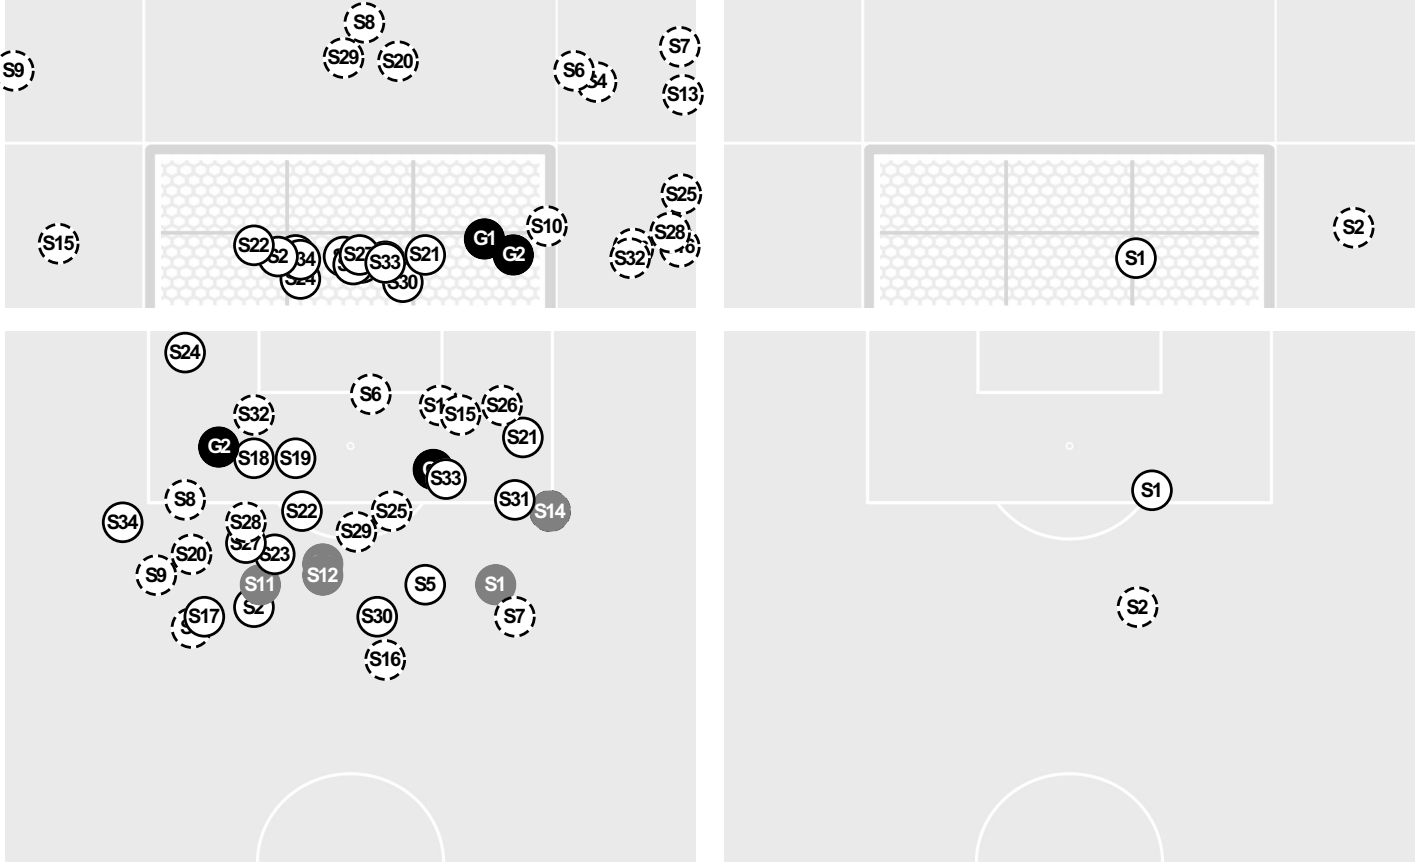

GREENEVILLE 0, LIBERTY CREEK 1

- 67:12 Wolves substitution: Goin, Alyssa for Herndon, Allison.
69:08 Offside against Liberty Creek.
69:20 Foul on Greeneville.
69:53 Shot by Wolves Baker, Avery HIGH.
70:14 Greene Devils substitution: Birdwell, Lorelei for Johnson, Aliyah.
-

Officials: Jacob Dodd, John Devalk, Stephen Shirley, Kevin Reed

70:14 Greene Devils substitution: Vaught, Peyton for Raby, Julieann.
70:45 Shot by Wolves Goin, Alyssa, SAVE Birdwell, Kerry.
70:56 Corner kick by Wolves [70:56].
71:10 Wolves substitution: Dewey, Josie for Stevens, Addison.
71:10 Wolves substitution: Taylor, Avery for Lee, Addy.
73:51 Foul on Greeneville.
74:13 Shot by Wolves Goin, Alyssa, SAVE Birdwell, Kerry.
74:25 Corner kick by Wolves [74:25].
75:46 Yellow card on Wolves Taylor, Avery.
75:46 Wolves substitution: Stevens, Addison for Taylor, Avery.
75:55 Shot by Wolves Hahn, Taylor WIDE RIGHT.
77:30 Shot by Wolves Saylor, Ruby, SAVE Birdwell, Kerry.
78:02 Corner kick by Wolves [78:02].
78:40 Shot by Wolves Hahn, Taylor, SAVE Birdwell, Kerry.
79:12 Yellow card on Wolves Lovett, Kailyn.
79:12 Wolves substitution: Wilson, Peyton for Lovett, Kailyn.
79:24 Shot by Greene Devils Philbeck, Elaina WIDE RIGHT.
80:00 End of period [80:00].

GREENEVILLE 0, LIBERTY CREEK 1

Shots by Half Intervals	Wolves	1st Half	2nd Half
		Greene Devils	19
		1	1

Shot Chart

WOLVES

GREENE DEVILS

(S) Shot Off Target (S) Shot On Target (S) Blocked (G) Goal / Own Goal