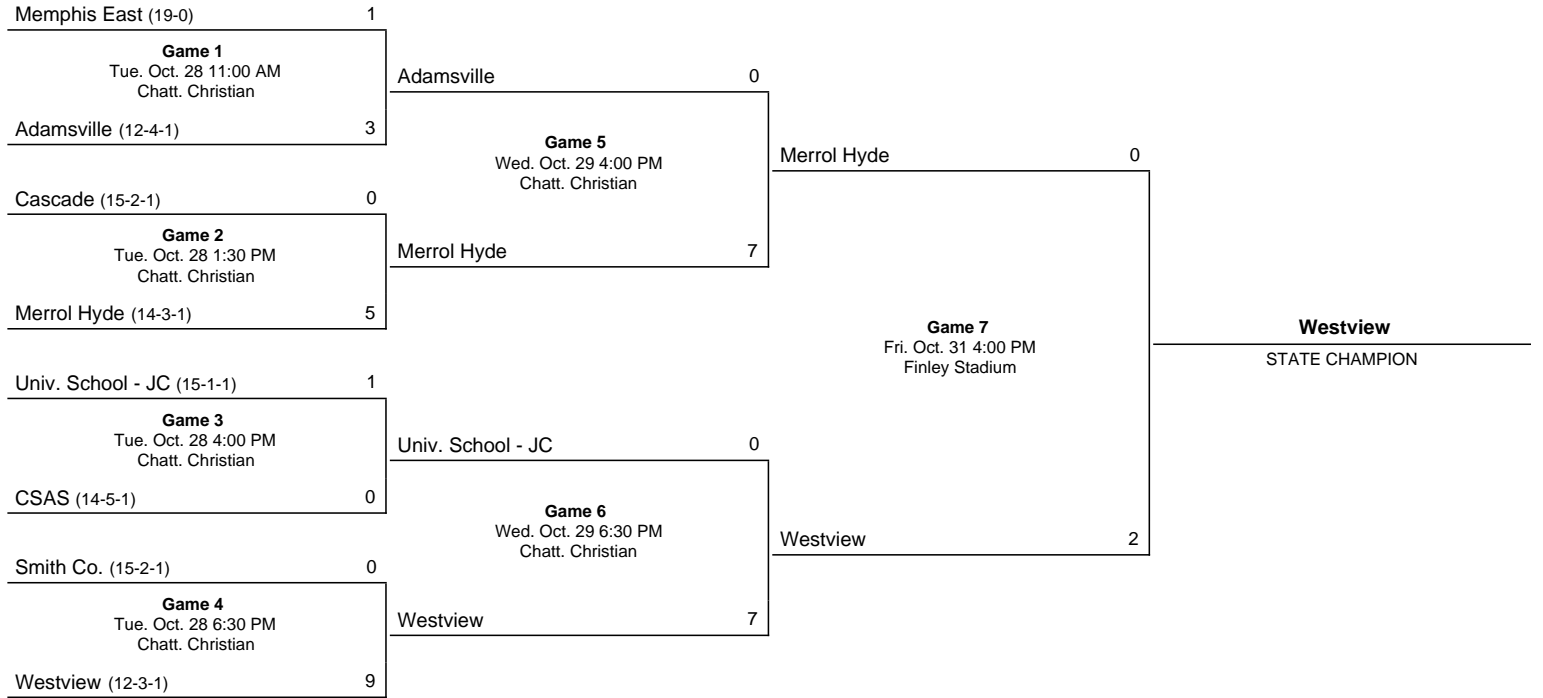

**2025 TSSAA Class A Girls Soccer State Championship**  
 October 28 - October 31, 2025 - Chattanooga, TN

**Adamsville High School (12-4-1)****Cardinals · Adamsville, TN · McNairy County****Head Coach:** Steven Price **Assistants:** Dick White