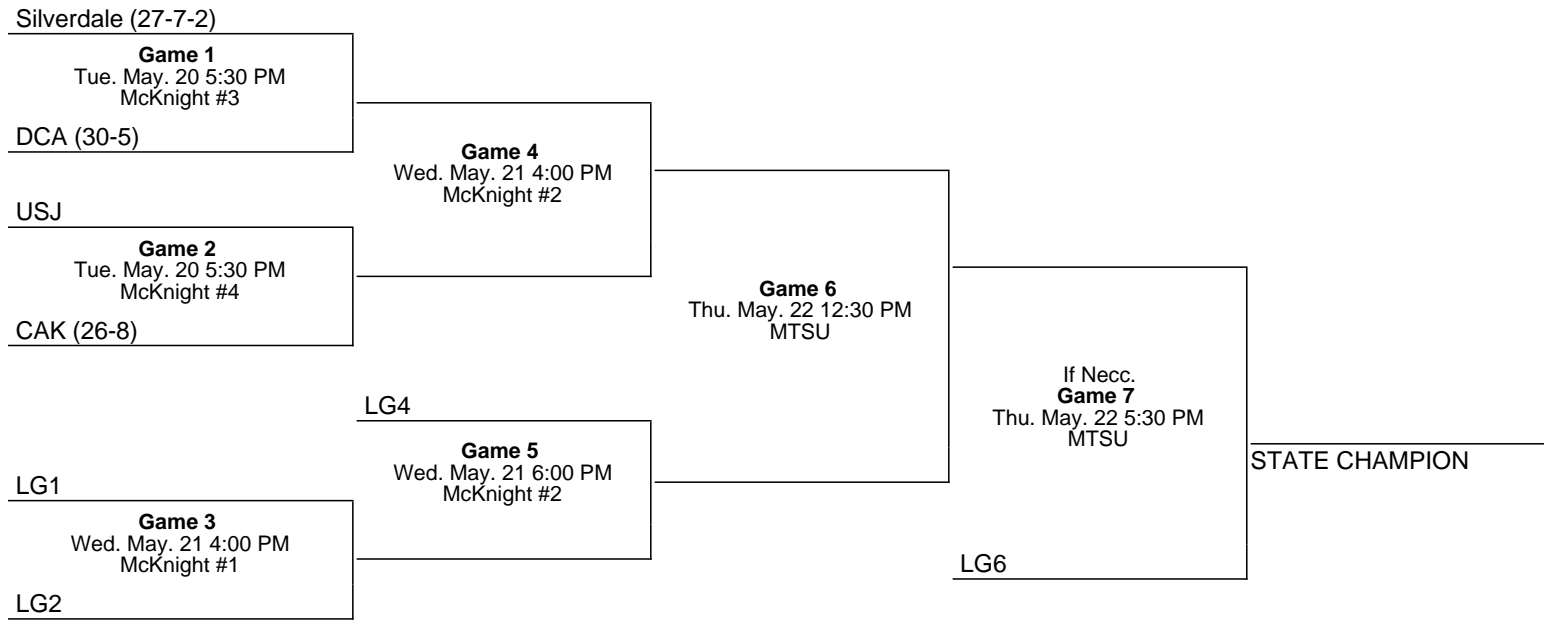

Notes:
If there is no DII AA G7, then DII A G7, if necessary, will start at 3:00 PM.

Christian Academy of Knoxville (26-8)

Warriors · Knoxville, TN · Knox County

Head Coach: Charles Matthews Assistants: Harry Backhurst, Scott Bogoski, Annie Cole

00	Jordyn Halleman	8th	5-07	UTIL
2	Amelia Williams	8th	5-06	OF
3	Sophie Carroll	Jr.	5-10	3B
7	Luciana Tarbox	So.	5-10	OF
9	Gracie Kringen	Sr.	5-07	LF
10	Halle Bedwell	Sr.	5-08	CF
11	Claire Marshall	So.	5-05	UTIL
13	Kaylee Reece	8th	5-05	UTIL
14	Caroline Rogers	Sr.	5-08	C

18	Kate Myers	Sr.	5-06	OF
21	Ella Borbeck	Fr.	5-11	P
22	Katherine Riley	So.	5-03	UTIL
23	Emily Bogoski	Fr.	5-07	SS
26	Shayler Becker	8th	5-05	2B
27	Mary-Grace Matthews	Sr.	5-06	1B
28	Emily Mount	8th	5-07	OF
33	Anna Hoke	Fr.	5-03	UTIL

Donelson Christian Academy (30-5)

Wildcats · Nashville, TN · Davidson County

Head Coach: Laurel Sloan Assistants: Alex Behnke, Ashlee Gilland, Shannah Hutto

1	Emme Dunaway	Jr.	OF
2	Emma Sanders	Sr.	OF
3	Rachael Baker	Fr.	UTIL
4	Madison McHenry	So.	IF
5	Sarah Grace Baxter	Fr.	UTIL
6	Heather Scales	Sr.	IF
7	Bailey Shepard	Sr.	UTIL
9	Bella Austin	Jr.	IF
10	Brynley Usry	Jr.	UTIL

11	Averie Beltran	8th	IF
12	Amora Vazquez	Fr.	OF
13	Aniston Allmon	Fr.	OF
14	Chloe Carawan	So.	P
15	Gracyn White	So.	UTIL
21	Aubrie Wemple	Sr.	IF
23	Anaya Dawson	Sr.	OF
24	Gemma St. Germain	Fr.	OF
25	Lillie Harding	Fr.	P

Silverdale Baptist Academy (27-7-2)

Seahawks · Chattanooga, TN · Hamilton County

Head Coach: Jackie Freeland Assistants: Sloane Mulligan, Tim Thompson

1	Jalayah Whitaker	So.	5-10	3B
2	Kenslee Stiner	Fr.	5-06	OF
3	Bitia Cox	So.	5-06	UTIL
4	Braylee Raby	Jr.	6-00	OF
7	Emry Masterson	Sr.	5-04	SS
9	Charlie Schroyer	Fr.	5-06	OF
10	Allie Weber	Jr.	5-05	UTIL
11	Heidi Bryant	Jr.	5-04	OF

12	Giana D'amico	Fr.	6-00	1B
14	Gabbie Hensley	Sr.	5-07	C
23	Brin Bettis	8th	5-05	OF
30	Carlee Ritchey	Fr.	5-04	UTIL
32	Eliana Phillips	Fr.	5-04	UTIL
33	Macie Williams	Fr.	5-03	UTIL
34	Zoey Lane	Fr.	5-07	OF

University School of Jackson

Bruins · Jackson, TN · Madison County

Head Coach: Joel Ayers Assistants: Brandon Polk

1	Teagan Timberlake	Jr.	
2	Laura Kate Prater	Jr.	
3	Haylen Ayers	So.	
5	Ella Davis	8th	
7	Emerson Fair	So.	
11	Maddie Polk	Jr.	

14	Lauren Raines	So.	
18	Sierra West	So.	
20	Reese Ann Sikes	Fr.	
22	Ellen Driver	Sr.	
24	Kinsley Brady	Fr.	
32	Mary Margaret Crider	8th