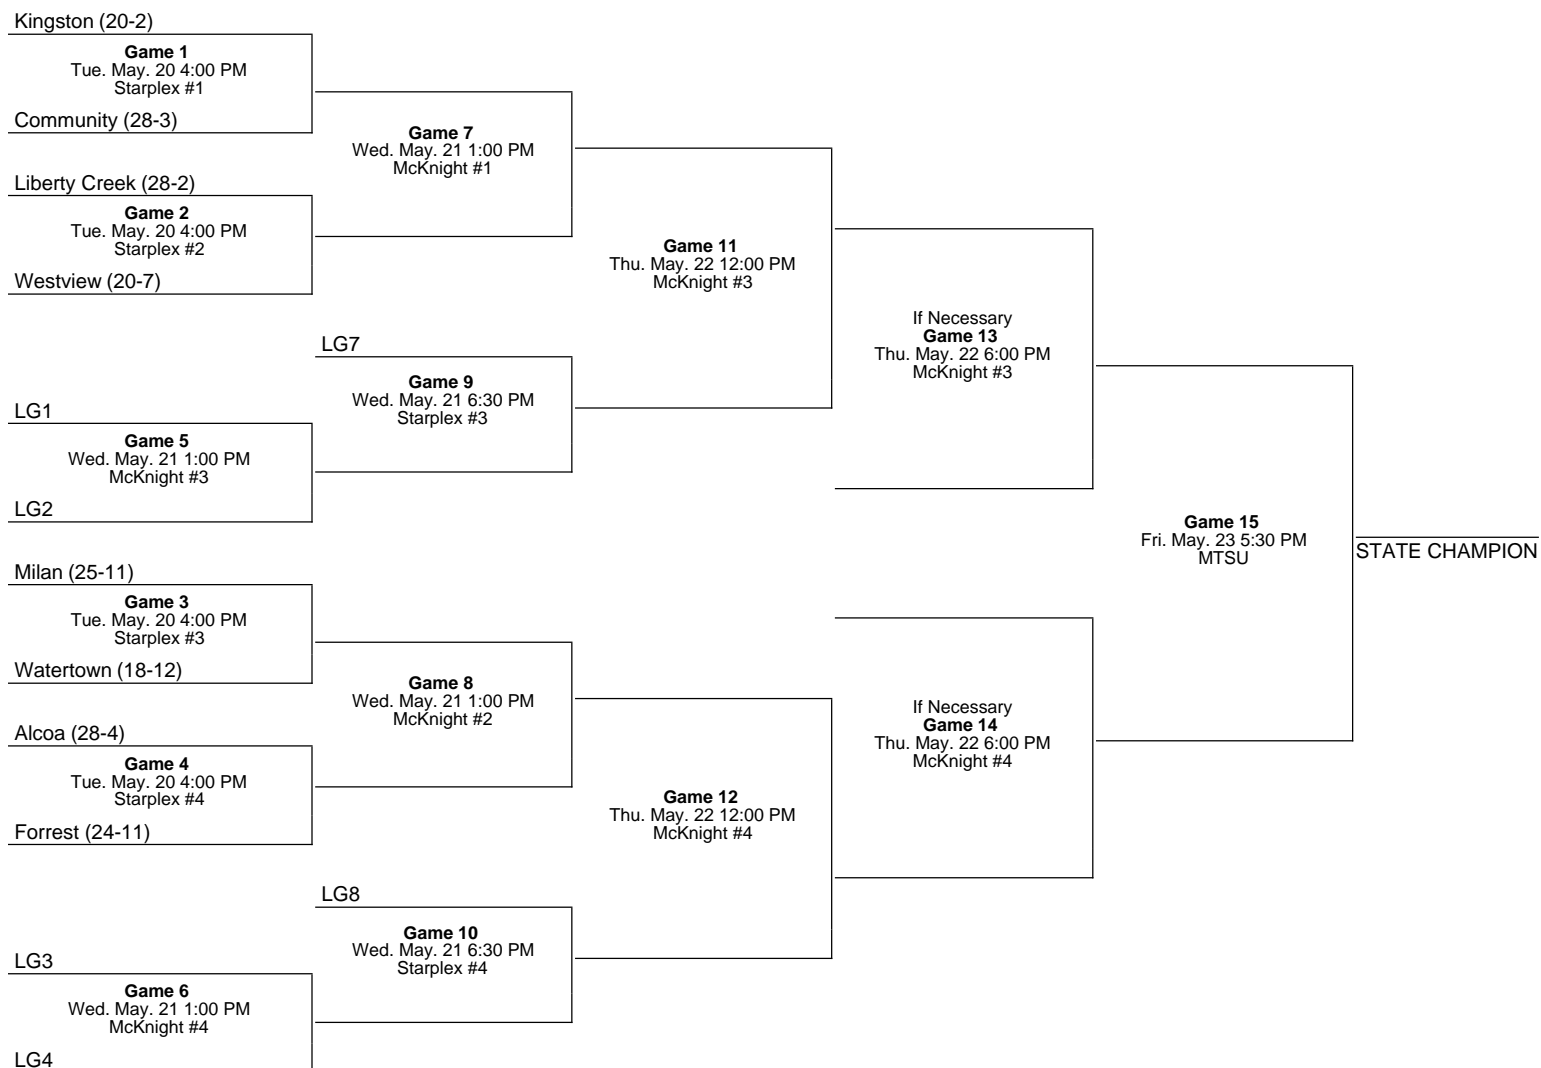

---

Notes:  
 Game 13 will be necessary if the winner of Game 9 also wins Game 11.  
 Game 14 will be necessary if the winner of Game 10 also wins Game 12.  
 If there are no Class 4A if games, then the Class 2A if games will start at 4:00 PM. Fields and times subject to change depending on field availability.