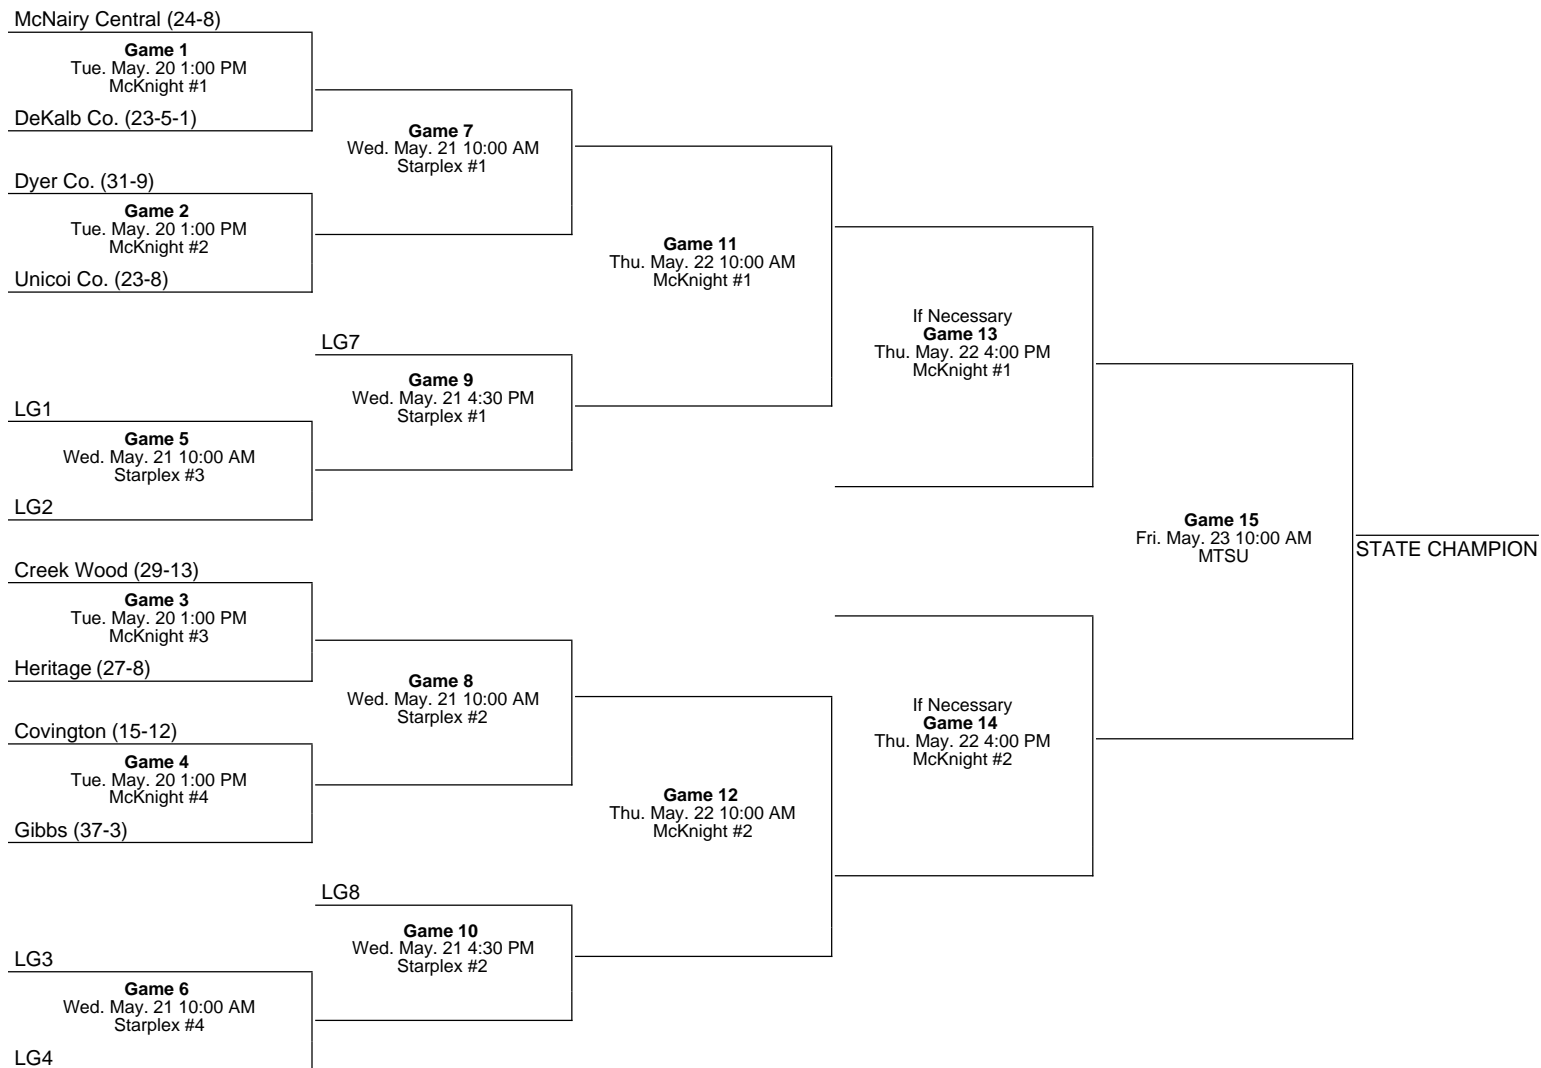

Notes:
Game 13 will be necessary if the winner of Game 9 also wins Game 11.
Game 14 will be necessary if the winner of Game 10 also wins Game 12.

Covington High School (15-12)

Chargers · Covington, TN · Tipton County

Head Coach: Madison Lavelle Assistants: Sarah Richardson, Jessica Whitaker

00	Coriana Brasfield	So.	OF	17	Madison Hamm	Sr.	UTIL
2	Brookelyn Waldon	Sr.	IF	19	Shakiya Wilson	Sr.	OF
3	Elizabeth Ralph	So.	IF	22	Corbreyah Dowell	Fr.	OF
7	Lyla Harrell	Fr.	UTIL	23	Abbi Lanley	Fr.	UTIL
10	Addison Herron	Jr.	IF	24	Micayla Scott	Sr.	C
11	Kirsten Murphy	So.	IF	27	Micah Parham	So.	OF
12	Caroline Cole	Fr.	UTIL	33	Isabella Crook	Sr.	P
13	Lyv Cromwell	Fr.	UTIL	55	Ashlyn McCommon	So.	UTIL
15/1	Kale Wheeler	So.	UTIL	99	Kinslee Hamm	Fr.	P

Creek Wood High School (29-13)

Red Hawks · Charlotte, TN · Dickson County

Head Coach: Nancy Jackson Assistants: Shelby Dotson, Brett Jackson, Cody McCanless, Aren Ragsdale

3	Emma Howell	Jr.	IF	15/16	Samantha Spencer	So.	OF
4	Kloee Brewer	Sr.	OF	16	Addison Hamm	So.	UTIL
6	Zoey England	Sr.	UTIL	17	Emma Macchiaverna	Fr.	P
8	Alohna McClanahan	Jr.	IF	19	Lilly Killebrew	Sr.	OF
9	Khloe Sullivan	So.	UTIL	20	Jaycee Dillehay	So.	IF
10	Aaliyah Carney	Fr.	IF	22	Addison Howell	Sr.	UTIL
11	Kendal Bryant	Sr.	IF	24	Aleigha McCord	So.	UTIL
12	Haylee Breeden	Fr.	OF	25	Brianna Richardson	Sr.	OF
13	Kloey Roberts	So.	UTIL	33	Zoe Coleman	Jr.	OF
14	Elizabeth Martin	Sr.	P				

DeKalb Co. High School (23-5-1)

Tigers · Smithville, TN · DeKalb County

Head Coach: Ethan Duke Assistants: Danielle Horton, Kenneth Whitehead

1	Chaylea Lunsford	Jr.	OF	12	Liliana Judkins	Fr.	P
2	Sophie Adcocok	Fr.	2B	13	Brooklyn Fuson	So.	C
4	Zayleigh Bain	Jr.	OF	16	Olivia Gilley	Jr.	FLEX
5	Bryna Pelham	Sr.	UTIL	17	Maggie Hendrixson	Fr.	1B
6	Raylie Cowan	Sr.	C	19	Kora Kilgore	Sr.	P
8	Rylee Wilbur	So.	UTIL	20	Kaydence Johnson	Fr.	C
9	Danica Collier	Jr.	3B	22	Jerusalem Aldino	Fr.	OF
10	Hannah Brown	So.	OF	23	Lillie Young	So.	OF
11	Tatum Young	Jr.	OF				

Dyer Co. High School (31-9)

Choctaws · Newbern, TN · Dyer County

Head Coach: Shanna Obright Assistants: Steve Anderson, Lanna Moore, Reagan Thompson

1	Kennedy Hill	Jr.	2B	13	Rylee White	So.	1B
2	Hannah Tate	Fr.	OF	15	Molly Woody	Fr.	P
4	Emma Wray	Jr.	C	19	Leighton Peery	Fr.	IF
5	Kolby McCoy	Fr.	IF	20	Rylee Key	Jr.	1B
6	Emma McGavock	Jr.	RF	21	Evie Rogers	So.	3B
8	Ava Hart	So.	P	22	Allie Ables	Fr.	C
9	Abbie Gibbons	Sr.	LF	23	Natalie Armstrong	So.	SS
10	Emma Moore	Fr.	OF	25	Chloe Hernandez	Fr.	3B
11	Katie Beth Caldwell	So.	UTIL	28	Emmaree Taylor	Fr.	UTIL
12	Kierstyn Ray	So.	CF				

Gibbs High School (37-3)

Eagles · Corryton, TN · Knox County

Head Coach: Carol Mitchell Assistants: James Hale, Andy Hibbett, Macey Katz, Bob Solomon, Alex Walker

00	Madilynn Rutherford	So.	3B	15	Brianna Baker	So.	3B
1	Jessica Dupler	Sr.	OF	25	Shelby Williams	Jr.	RF
3	Presley Swiney	Fr.	OF	26	Alexis Jones	Jr.	OF
4	Kennedy Hawkins	So.	C	27	Lacey Keck	Sr.	P
5	Neveah Large	Jr.	2B	30	Macie Wolfe	Sr.	OF
8	Sofie Gibson	So.	P	33	Malyiah Smith	Sr.	SS
9	Savanna Melo	Sr.	2B	44	Victoria Grubbs	Fr.	C
10	Maddi Whaley	Sr.	LF	50	Hayley Keck	Jr.	1B
11	Faith Hayes	Fr.	SS	77	Riley Johnston	Sr.	P
12	Callie Rice	So.	CF	99	Skylynn Luttrell	Jr.	C

Heritage High School (27-8)

Mountaineers · Maryville, TN · Blount County

Head Coach: Jeff Sherman Assistants: Hailey Berglof, Ashley Day, McKenzie Sherman

0	Kathryn Gagnon	So.	P	11	Katelyn Russell	Jr.	P
1	Payton Hasty	So.	P	12	Rachel Hayes	Sr.	IF
2	Brooke Gennoe	Jr.	OF	15	Anabeth Williamson	Sr.	1B
3	Elishia Byrd	Jr.	P	20	Amity Layne	So.	CF
5	Kendall Adsit	Fr.	UTIL	21	Molly Murrell	Fr.	OF
6	Carly Smith	So.	UTIL	23	Angela Irwin	So.	OF
7	Autumn Perrin	Sr.	3B	24	Emma Lonas	Jr.	SS
8	Portlyn Bennett	Jr.	C	31	Lena Davenport	Sr.	1B
10	Zaya Brown	Fr.	OF				

McNairy Central High School (24-8)

Bobcats · Selmer, TN · McNairy County