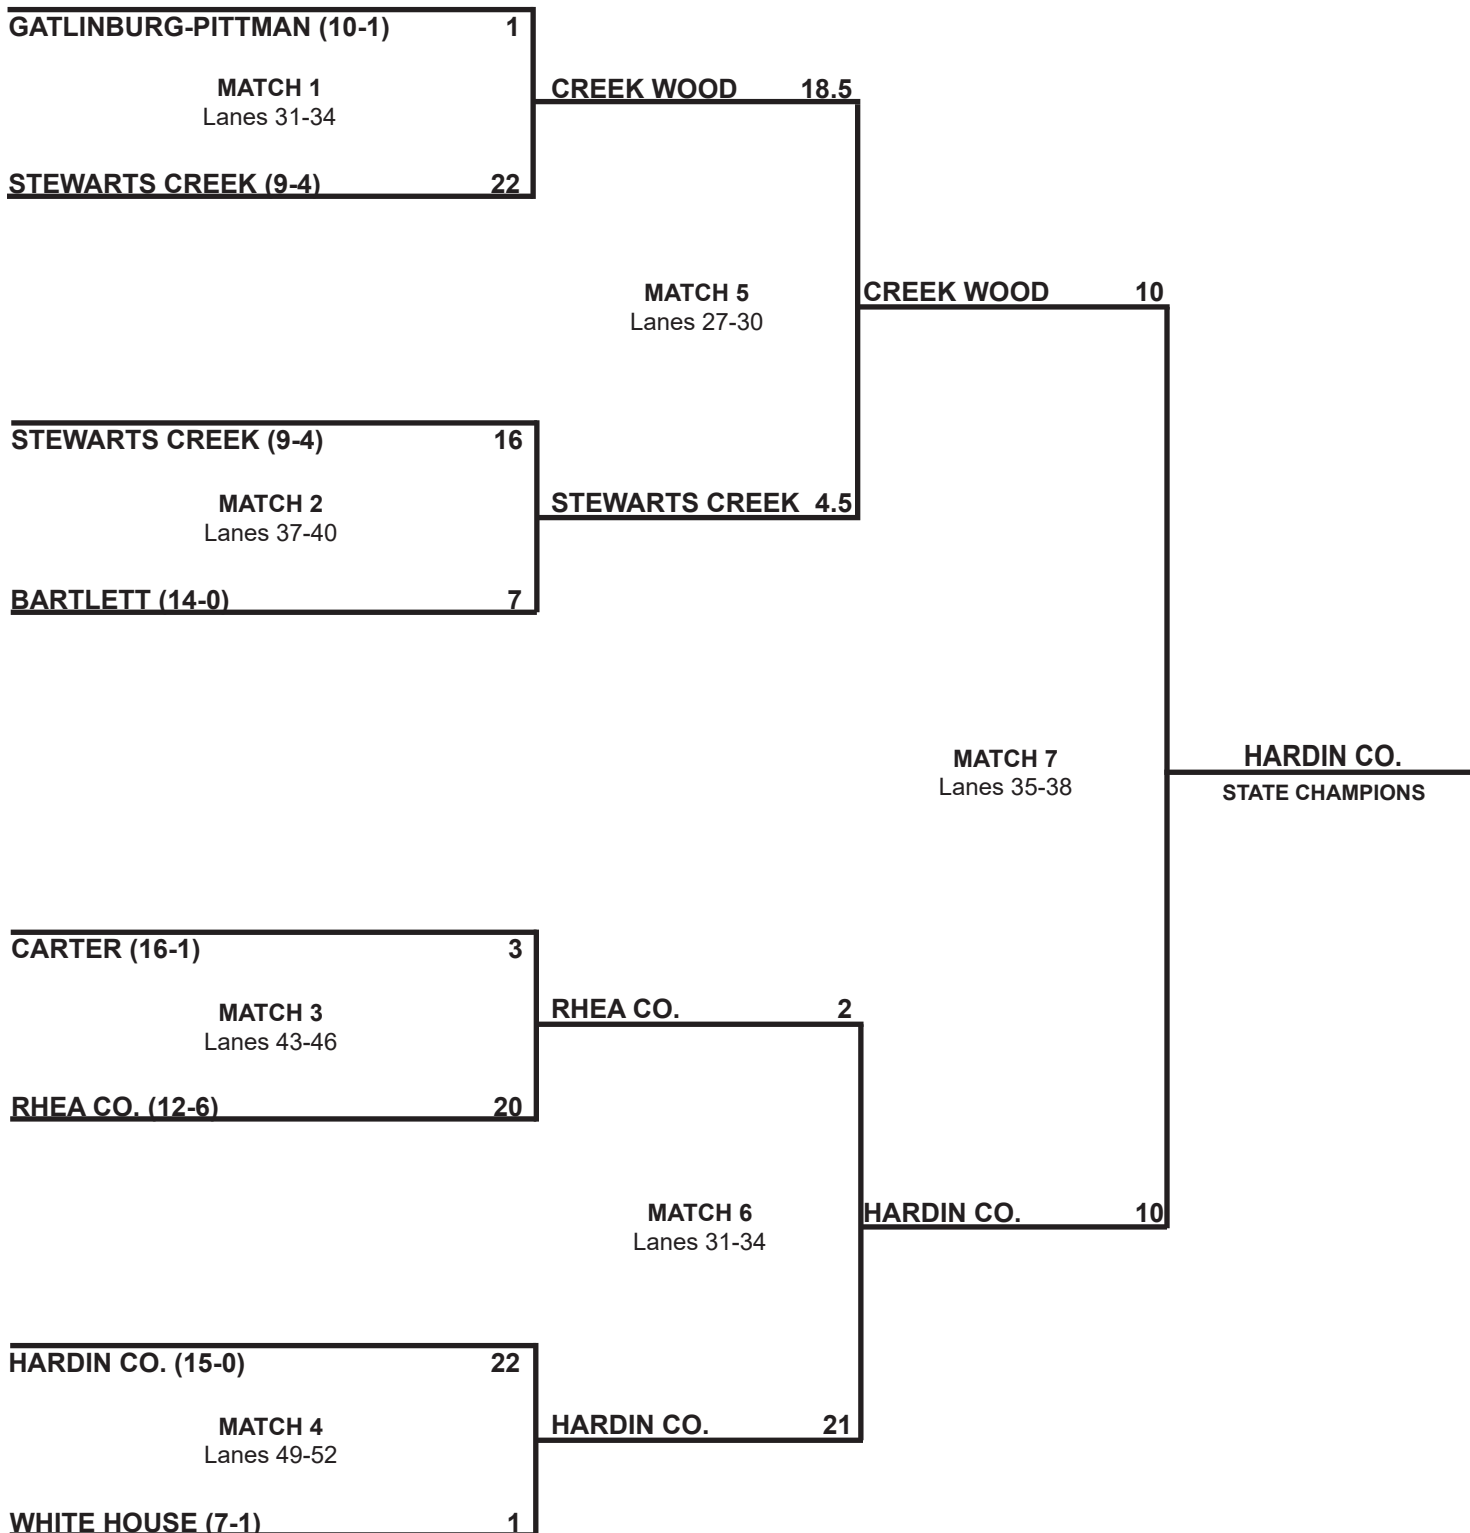

2022 TSSAA Division I Girls' State Bowling Tournament

Smyrna Bowling Center ♦ Smyrna, TN

January 20th - 21st, 2022

QUARTERFINALS

January 20th @ 2:00 P.M.

SEMI-FINALS

January 21st @ 9:00 A.M.

FINALS

January 21st @ 1:00 P.M.

	Bartlett	Carter	Creek Wood	Gatlinburg-Pittman	Hardin Co.	Rhea Co.	Stewarts Creek	White House
Past Appearances	8 (2021)	1st	3 (2020)	6 (2008)	20 (2021)	2 (2017)	3 (2021)	7 (2021)
State Championships	-	-	-	-	12 (2021)	-	-	-
State Record	(5-8)	-	(4-3)	(5-6)	(47-8)	(1-2)	(2-3)	(8-7)