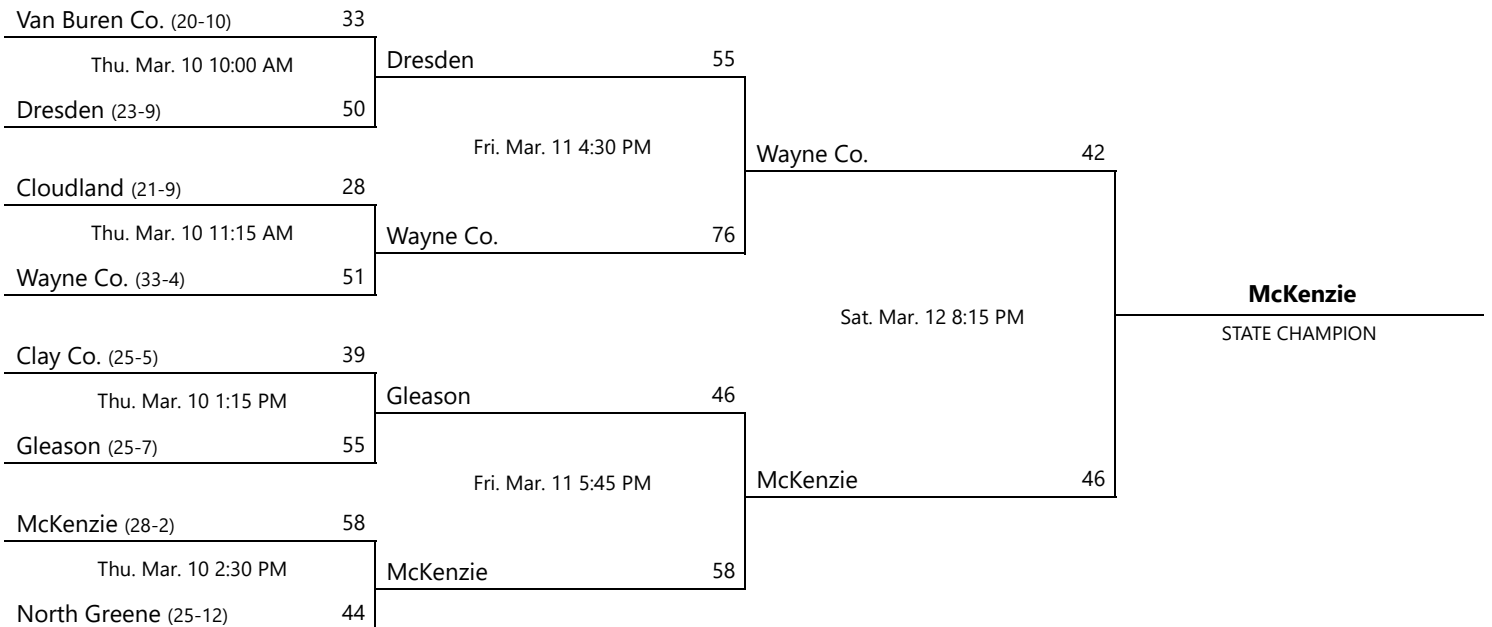

2022 CLASS 1A STATE GIRLS' BASKETBALL TOURNAMENT

MTSU - MURPHY CENTER
MARCH 10-12, 2022

TSSAASPORTS.COM/BBALL

2022 CLASS 1A STATE GIRLS' BASKETBALL TOURNAMENT

Clay Co. High School (25-5)

Bulldogs · Celina, TN · Clay Co. · Region 4, District 7

Head Coach: Matt Walker

Assistants: Andrew Meadows, Tyrus West

- District 7 Champions - Region 4 Runners-Up
- Second consecutive state tournament appearance.
- Consecutive state tournament appearances: 1992-95 (4); 1997-98 (2); 2001-02 (2); 2021-22).
- They finished as runners-up in their first appearance in 1992 after defeating Greenback and Moore Co. before losing to Gleason, 52-44.
- They finished as runners-up for the fourth time in 2002 after defeating FRA and Peabody before losing to Ezell-Harding, 53-38.
- They won their first championship in 2012 after defeating Cloudland, Summertown (OT), and Jackson County. They finished the season (27-9).
- Their last appearance was in 2021 where they defeated Peabody before losing to Loretto in the semifinals, 63-42.