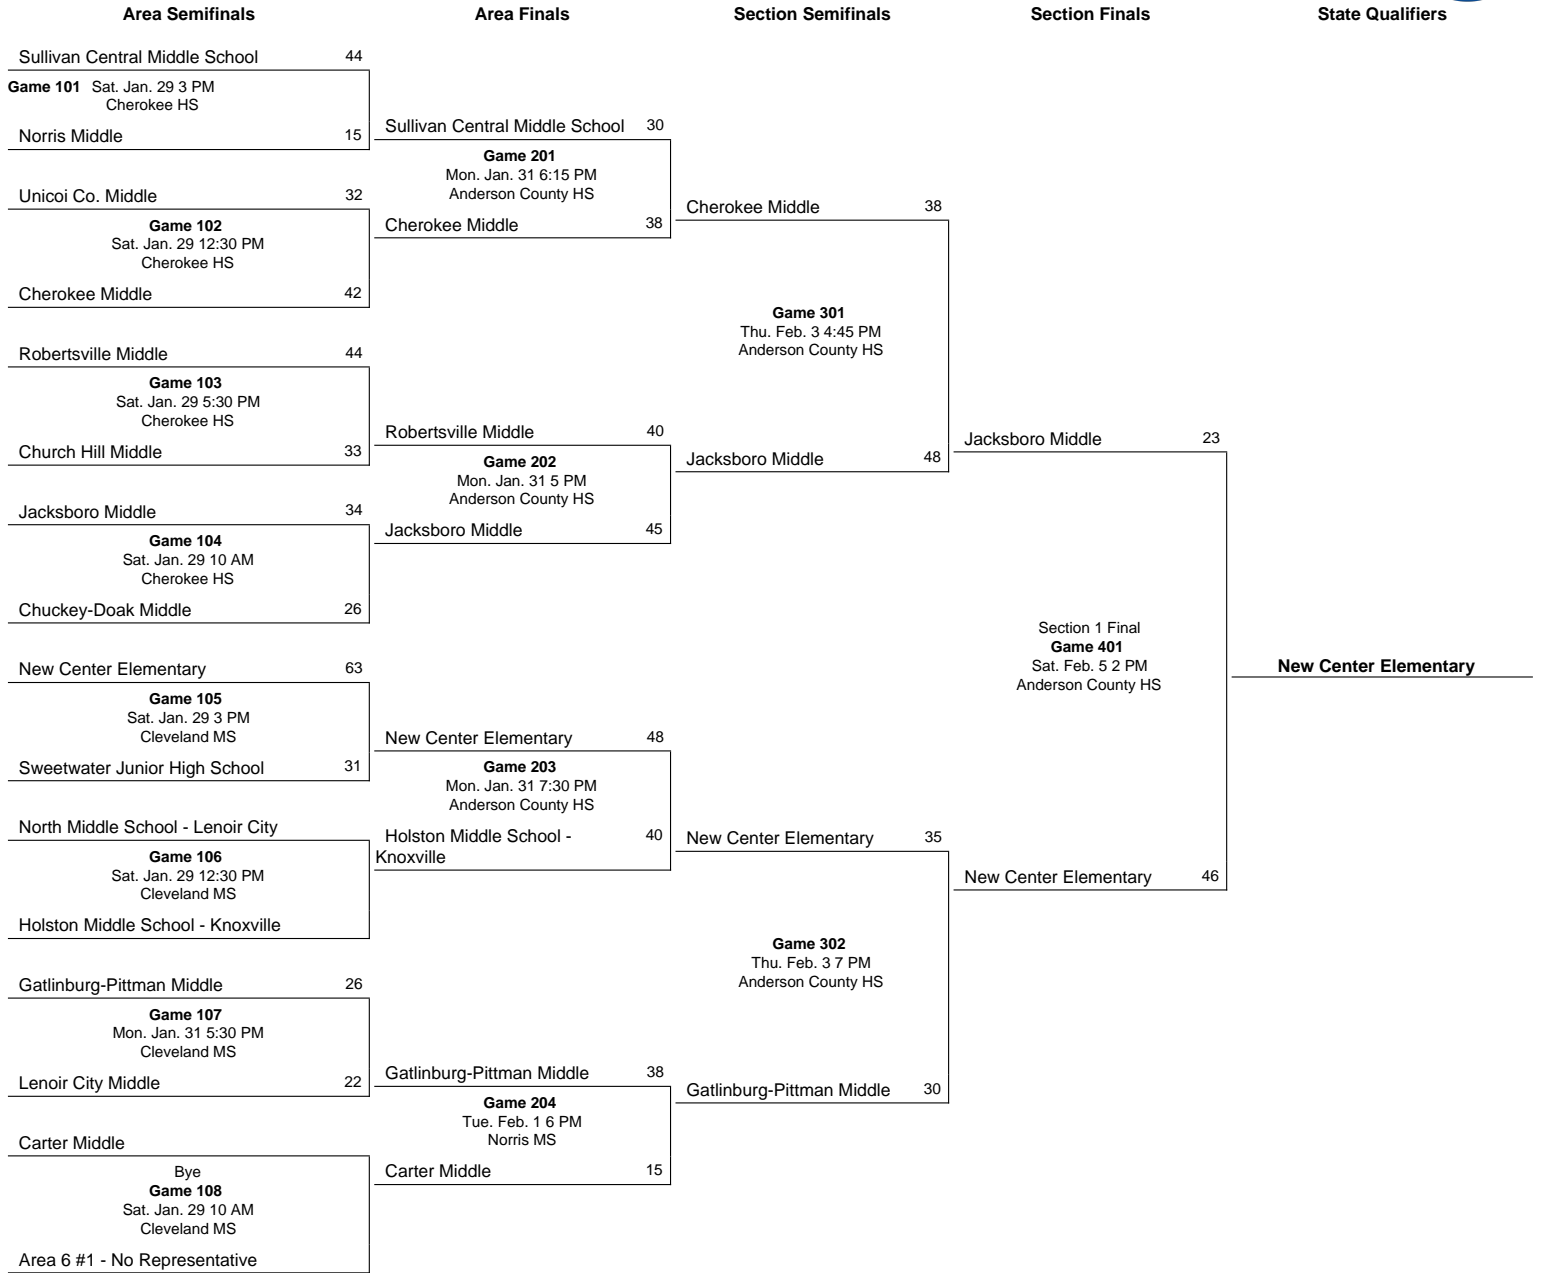

2022 TMSAA Class AA Girls' Basketball Sectional Tournaments

January 17 - February 5, 2022

Area Semifinals

Area Finals

Section Semifinals

Section Finals

State Qualifiers

Prescott South Middle School 66