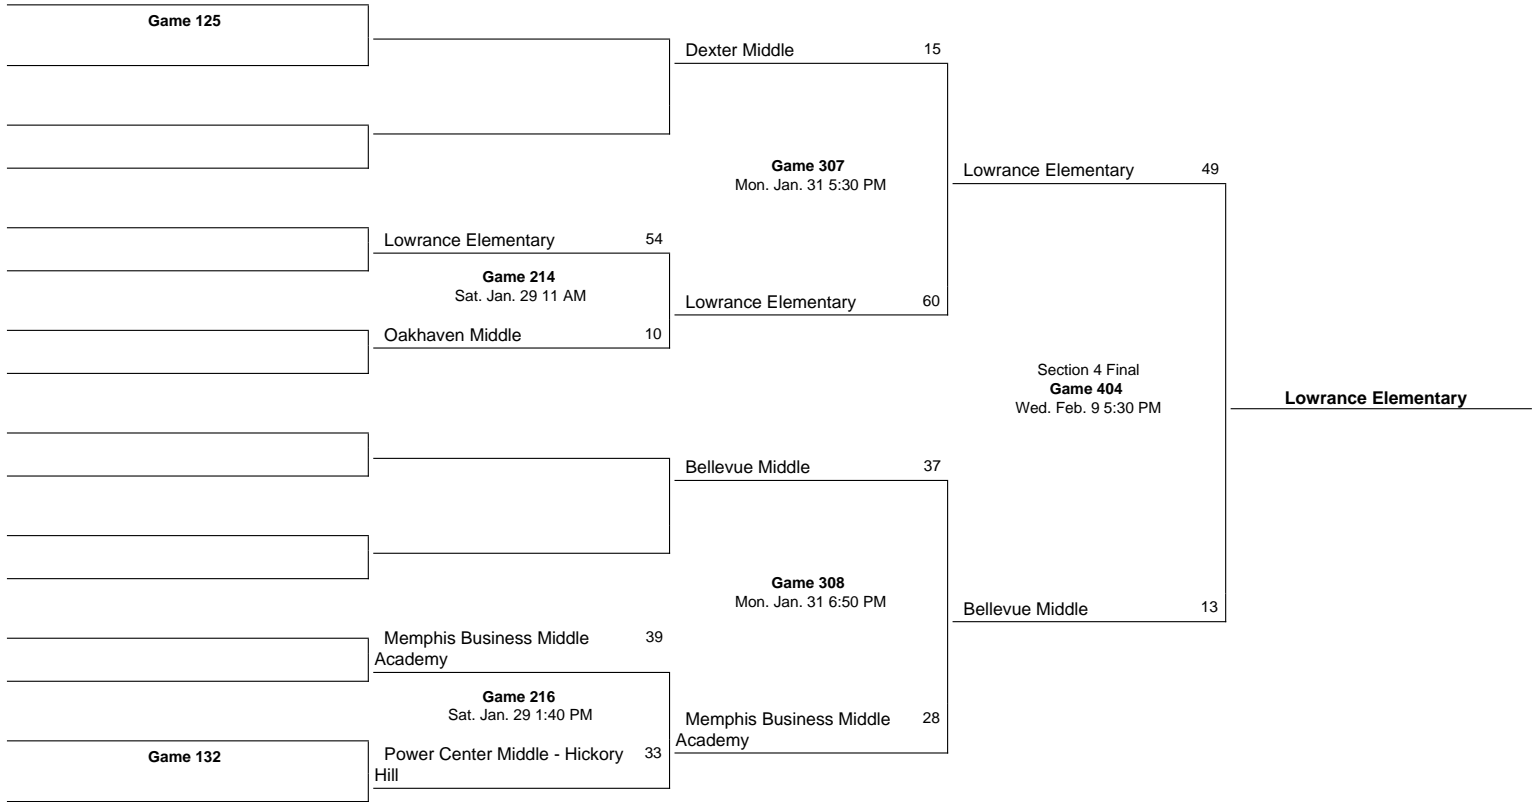

Area Semifinals

Area Finals

Section Semifinals

Section Finals

State Qualifiers

Notes:
All times are local to host school.

Consolation Contests

- Game 305 Section 1 Consolation Loser Game 201 vs. Loser Game 202
- Game 306 Section 2 Consolation Loser Game 203 vs. Loser Game 204
- Game 307 Section 3 Consolation Loser Game 205 vs. Loser Game 206
- Game 308 Section 4 Consolation Loser Game 207 vs. Loser Game 208