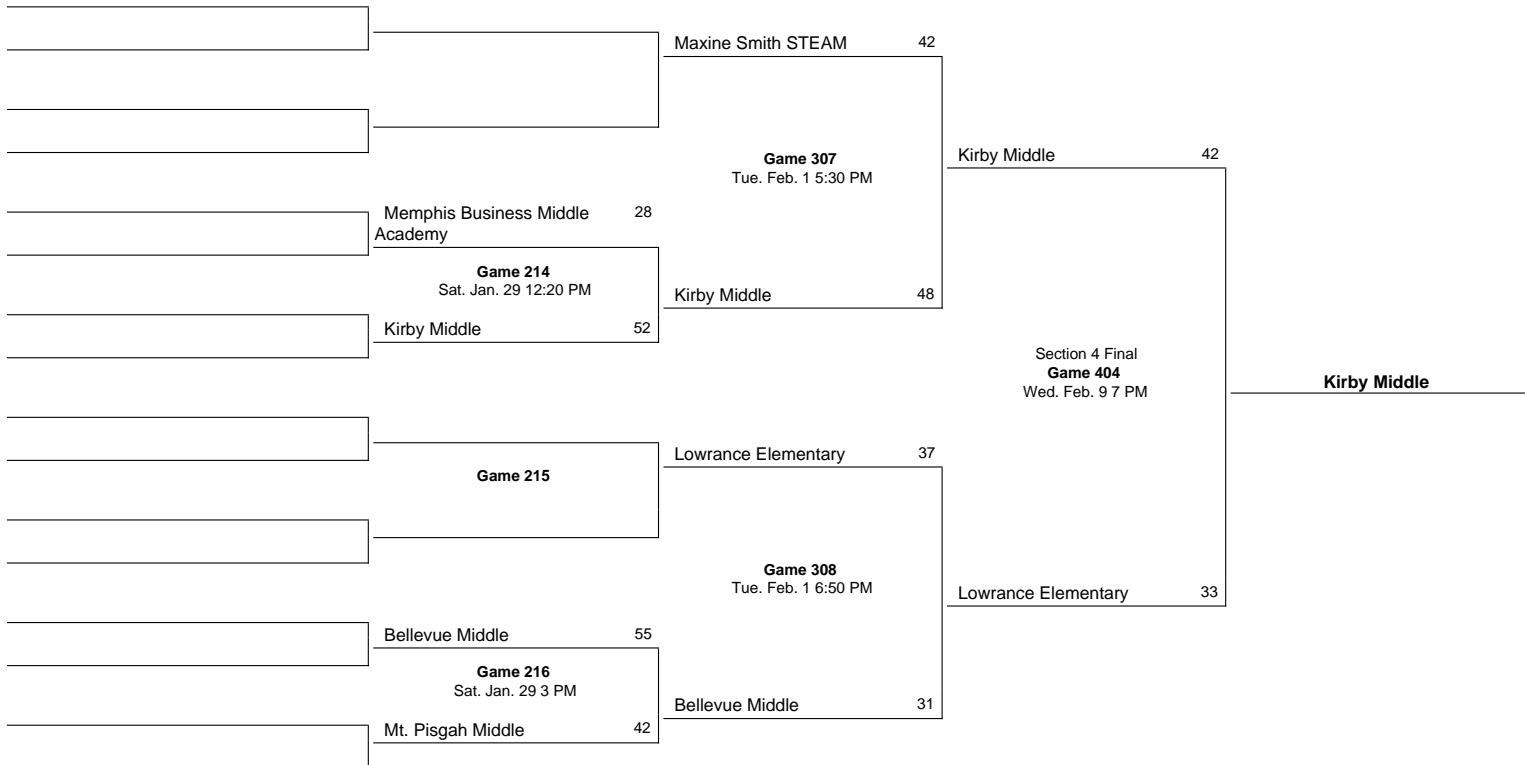

Area Semifinals

Area Finals

Section Semifinals

Section Finals

State Qualifiers

Notes:
All times are local to host school.

Consolation Contests

- Game 305 Section 1 Consolation Loser Game 201 vs. Loser Game 202
- Game 306 Section 2 Consolation Loser Game 203 vs. Loser Game 204
- Game 307 Section 3 Consolation Loser Game 205 vs. Loser Game 206
- Game 308 Section 4 Consolation Loser Game 207 vs. Loser Game 208