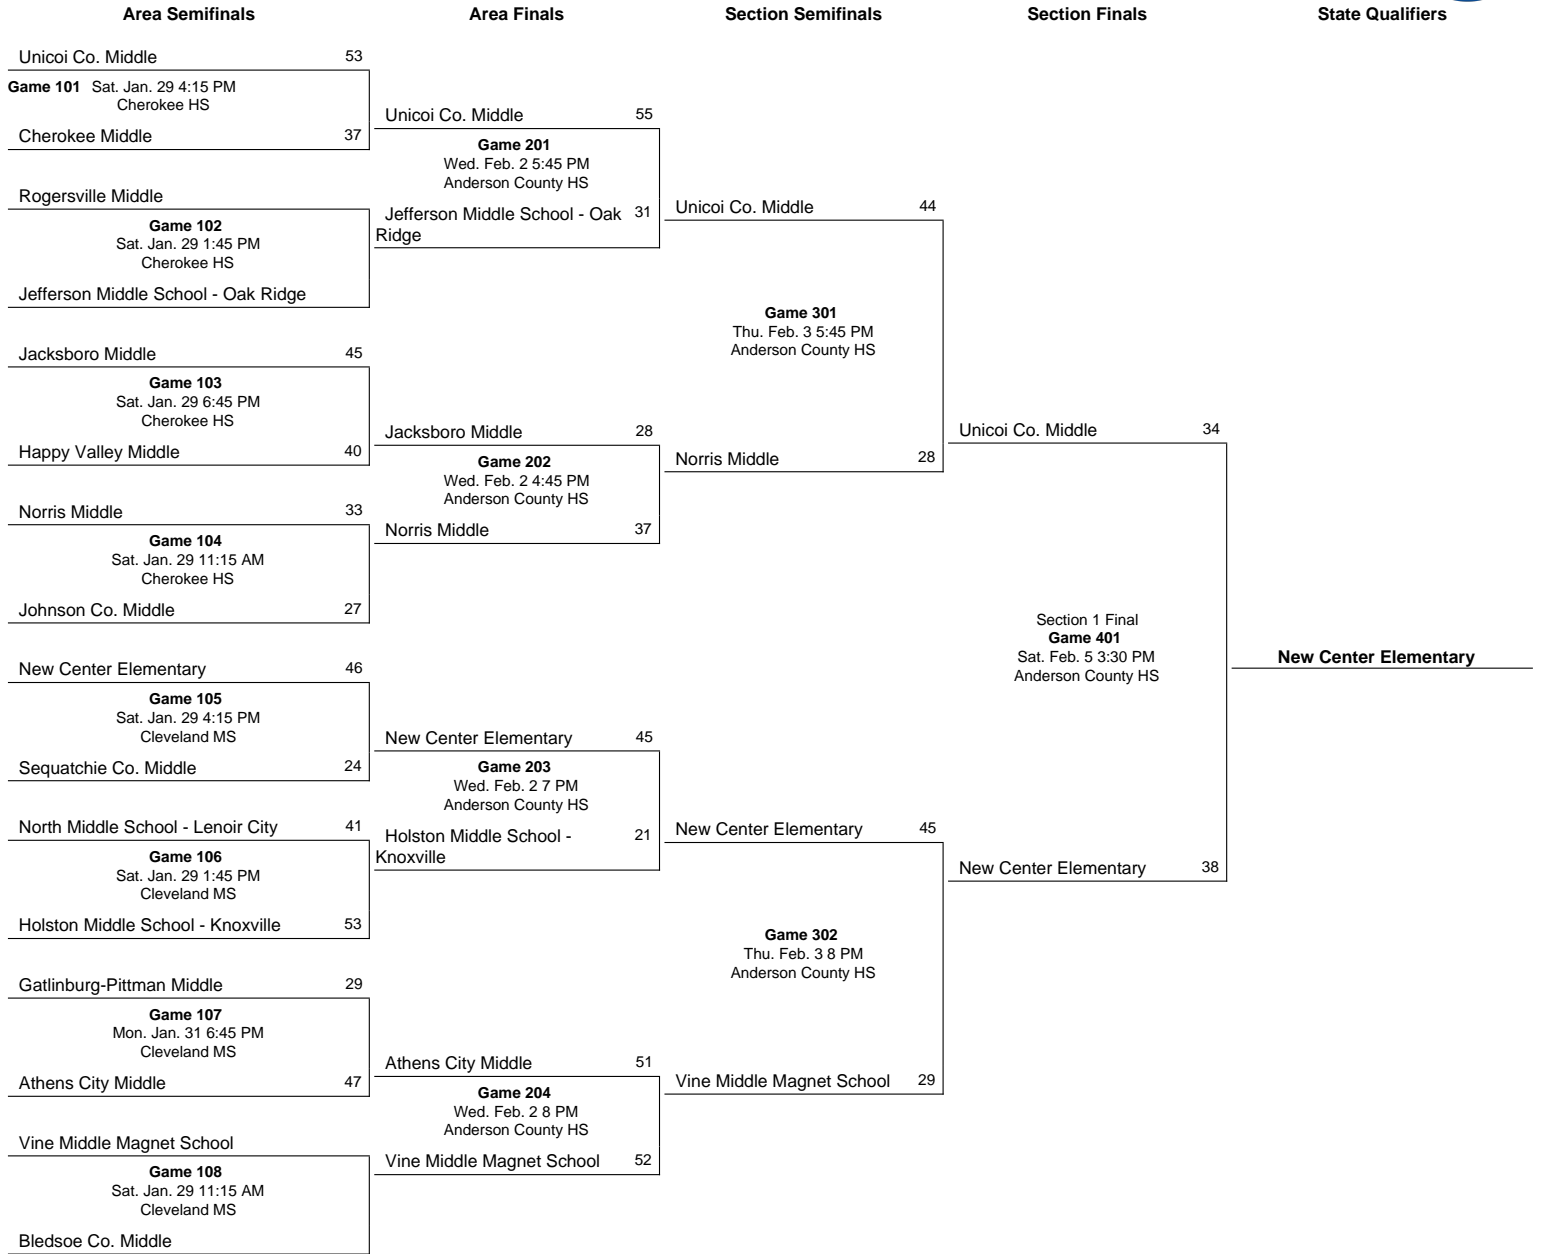

# 2022 TMSAA Class AA Boys' Basketball Sectional Tournaments

January 17 - February 5, 2022

Area Semifinals	Area Finals	Section Semifinals	Section Finals	State Qualifiers
Upperman Middle School 64				
<b>Game 109</b> Thu. Jan. 27	Upperman Middle School 48			
Battle Creek Middle School 24	<b>Game 205</b> Sat. Jan. 29 11:30 AM Lawrence County HS	Upperman Middle School 47		
Thompson's Station Middle School 53	Thompson's Station Middle School 41			
<b>Game 110</b> Thu. Jan. 27		<b>Game 303</b> Sat. Feb. 5 1:15 PM Lawrence County HS		
Portland West Middle 35			Upperman Middle School 47	
<b>Game 111</b>	Harpeth Middle 49			
	<b>Game 206</b> Sat. Jan. 29 2:30 PM Lawrence County HS	Harpeth Middle 25		
Hickman Co. Middle 11	Legacy Middle School 40			
<b>Game 112</b> Thu. Jan. 27 6 PM				
Legacy Middle School 36			Section 2 Final <b>Game 402</b> Mon. Feb. 7 7:45 PM Lawrence County HS	<b>Upperman Middle School</b>
<b>Game 113</b>	Tullahoma East Middle 35			
	<b>Game 207</b> Sat. Jan. 29 5:30 PM Lawrence County HS	Tullahoma East Middle 31		
Prescott South Middle School 27	Burns Middle School 33			
<b>Game 114</b> Thu. Jan. 27		<b>Game 304</b> Sat. Feb. 5 3:45 PM Lawrence County HS		
Burns Middle School 44			Fairview Middle 30	
<b>Game 115</b>	Fairview Middle 53			
	<b>Game 208</b> Sat. Jan. 29 8:30 PM Lawrence County HS	Fairview Middle 37		
Jo Byrns Middle 43	Jo Byrns Middle 36			
<b>Game 116</b> Thu. Jan. 27				
E.O. Coffman Middle 40				
	Inman Middle 38			
	<b>Game 209</b> Sat. Jan. 29 12:20 PM Northview	Inman Middle 40		
	West Junior High 35			
		<b>Game 305</b> Tue. Feb. 1 6 PM Northview		
	Jackson Central-Merry Middle School 40		Inman Middle 29	
	<b>Game 210</b> Sat. Jan. 29 3 PM Northview	Jackson Central-Merry Middle School 29		
	Northview Middle - Newbern 30			
			Section 3 Final <b>Game 403</b> Wed. Feb. 2 7:30 PM Northview	<b>Crestview Middle</b>
	Bolivar Middle 48			
	<b>Game 211</b> Sat. Jan. 29 5:40 PM Northview	Bolivar Middle 38		
	Martin Middle 41			
		<b>Game 306</b> Tue. Feb. 1 7:20 PM Northview		
			Crestview Middle 32	
	Crestview Middle 48			
	<b>Game 212</b> Sat. Jan. 29 8:20 PM Northview	Crestview Middle 40		
	West Bemis Middle 17			