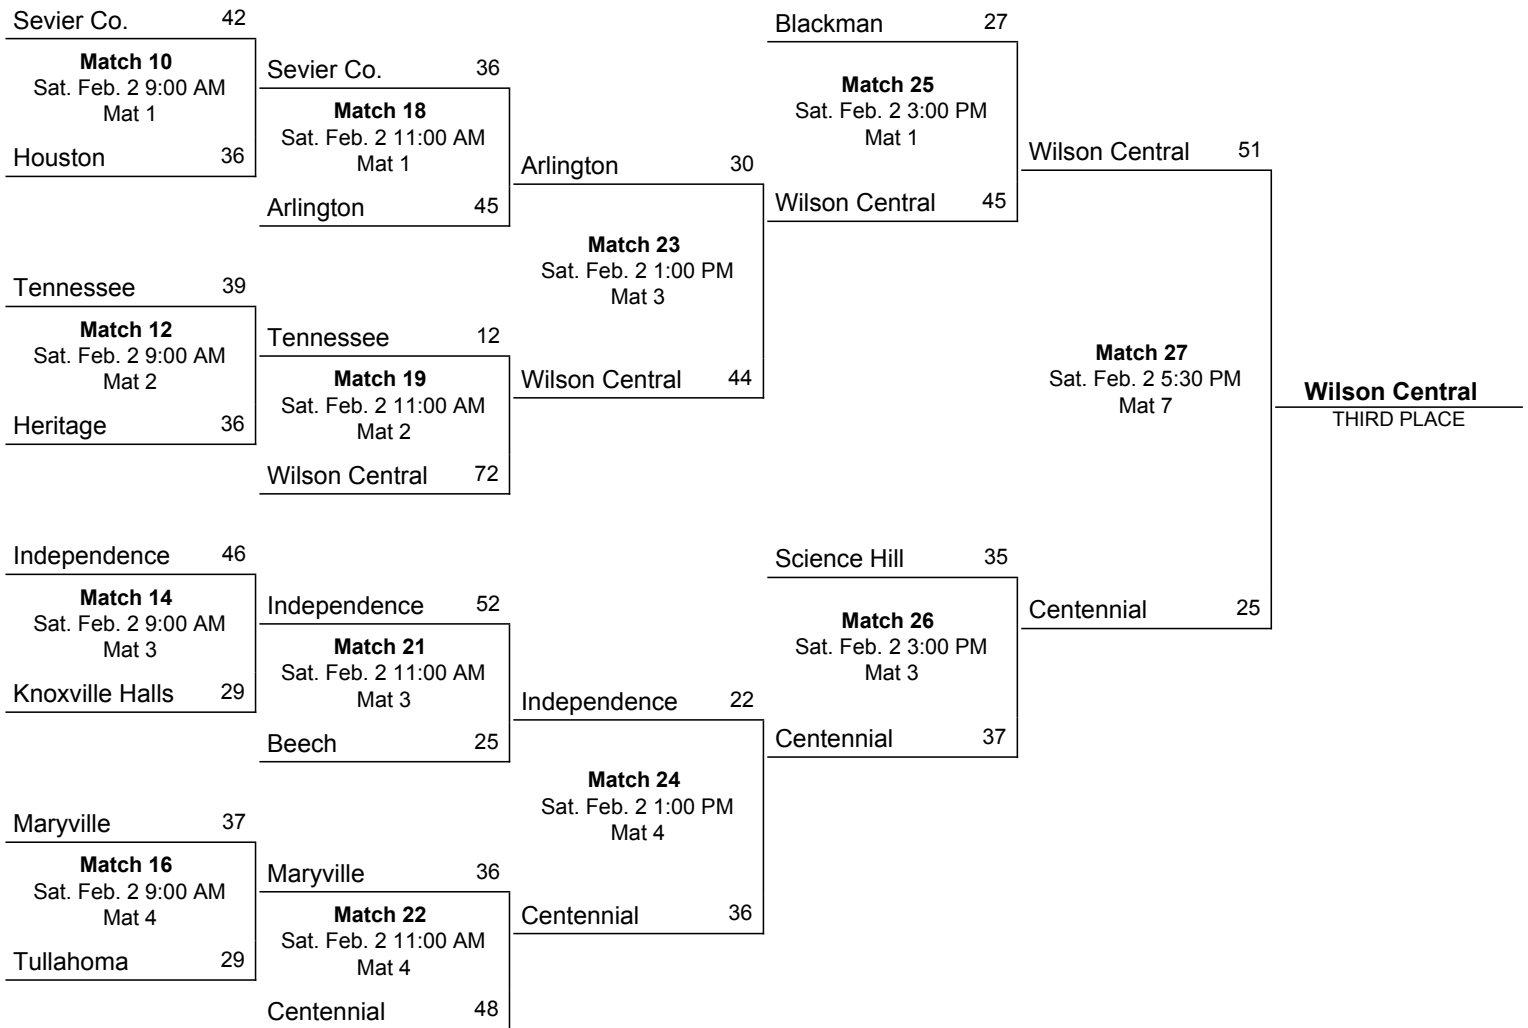

2019 Class AAA State Dual Wrestling Championship

February 1 - February 2, 2019 · Williamson Co. Expo Center

| First Round | Quarterfinals | Semifinals | Championship |
|--|---|---|---|
| Cleveland (31-1) 74 | Cleveland 51 | Cleveland 51 | Cleveland 56 |
| Match 1 Fri. Feb. 1 5:00 PM Mat 1 | Match 9 Fri. Feb. 1 7:00 PM Mat 1 | Match 17 Sat. Feb. 2 1:00 PM Mat 1 | Match 28 Sat. Feb. 2 5:30 PM Mat 5 |
| Sevier Co. (23-11) 3 | Centennial 15 | Blackman 24 | Cleveland STATE CHAMPION |
| Centennial (26-5) 54 | Blackman 52 | Bradley Central 33 | |
| Match 2 Fri. Feb. 1 5:00 PM Mat 2 | Match 11 Fri. Feb. 1 7:00 PM Mat 2 | Match 20 Sat. Feb. 2 1:00 PM Mat 2 | |
| Houston 20 | Beech 20 | Bradley Central 9 | |
| Blackman (24-5) 45 | Wilson Central 30 | Science Hill 32 | |
| Match 3 Fri. Feb. 1 5:00 PM Mat 3 | Match 13 Fri. Feb. 1 7:00 PM Mat 3 | | |
| Tennessee (18-8) 33 | Bradley Central 38 | | |
| Heritage (20-7) 33 | | | |
| Match 4 Fri. Feb. 1 5:00 PM Mat 4 | | | |
| Beech (23-6) 38 | | | |
| Wilson Central (32-4) 51 | | | |
| Match 5 Fri. Feb. 1 5:00 PM Mat 5 | | | |
| Independence (17-10) 26 | | | |
| Knoxville Halls (11-3) 26 | | | |
| Match 6 Fri. Feb. 1 5:00 PM Mat 6 | | | |
| Bradley Central (23-6) 50 | | | |
| Arlington (29-5) 45 | | | |
| Match 7 Fri. Feb. 1 5:00 PM Mat 7 | | | |
| Maryville (22-9) 30 | | | |
| Tullahoma (14-6) 34 | | | |
| Match 8 Fri. Feb. 1 5:00 PM Mat 8 | | | |
| Science Hill (21-6) 42 | | | |

Consolation Bracket

Notes:
All times are Central.