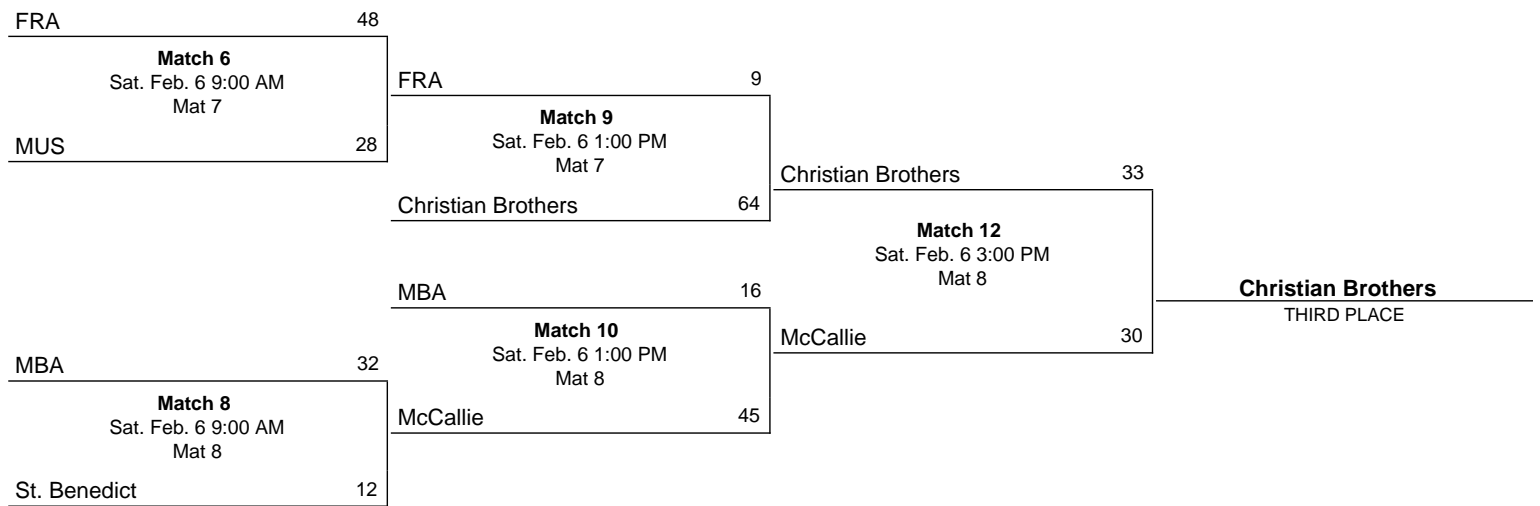

2016 Division II State Dual Wrestling Championship

February 5 - February 6, 2016 · Williamson Co. Expo Center - Franklin, TN

Consolation Bracket (Division II Duals Championship)

Notes:
All times are Central.