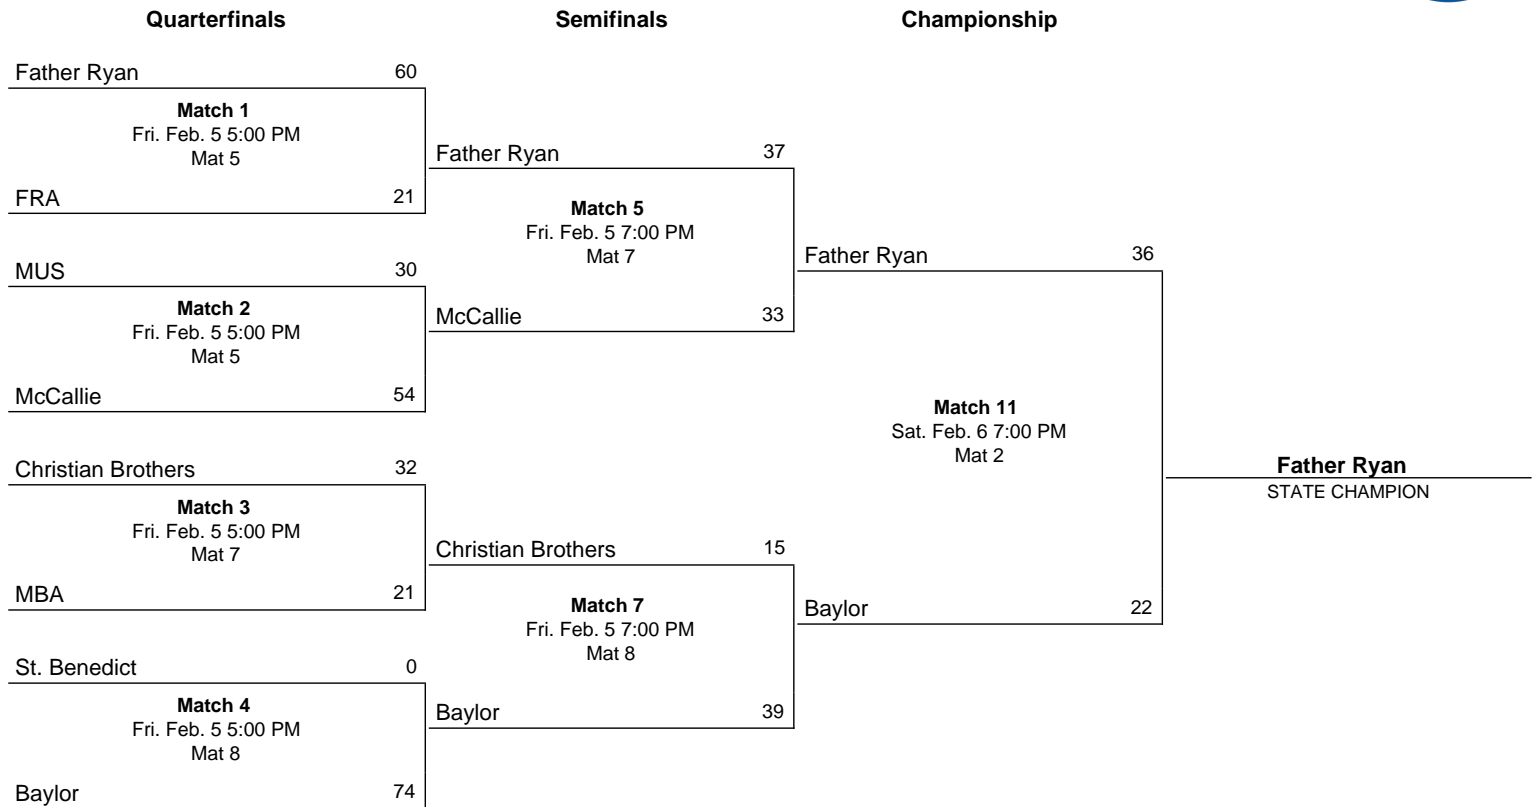

2016 Division II State Dual Wrestling Championship

February 5 - February 6, 2016 · Williamson Co. Expo Center - Franklin, TN

Consolation Bracket (Division II Duals Championship)

Notes:
All times are Central.