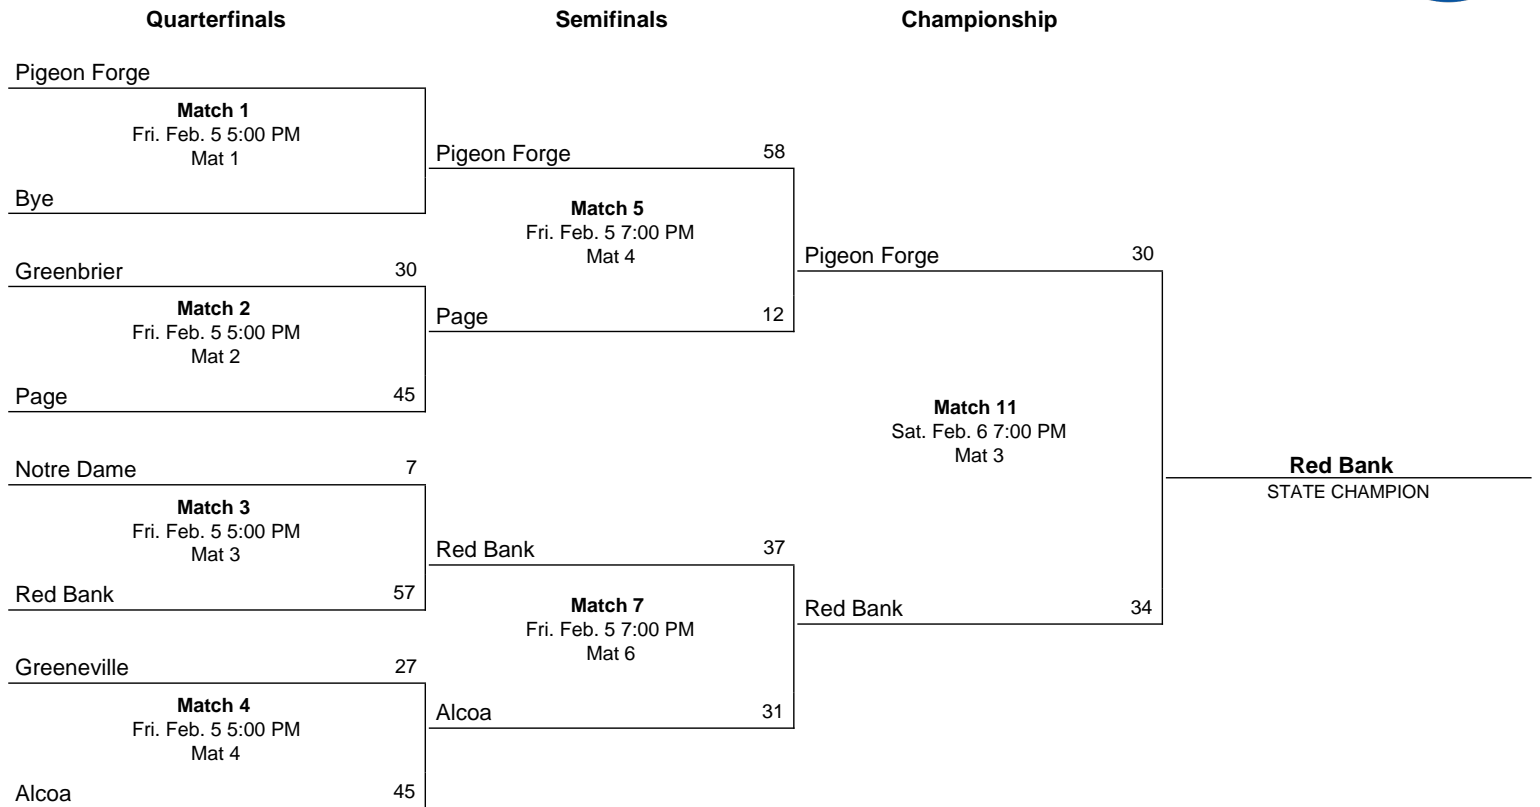

# 2016 Class A-AA State Dual Wrestling Championship

February 5 - February 6, 2016 · Williamson Co. Expo Center - Franklin, TN

## Consolation Bracket (Class A-AA Duals Championship)

**Notes:**  
All times are Central.