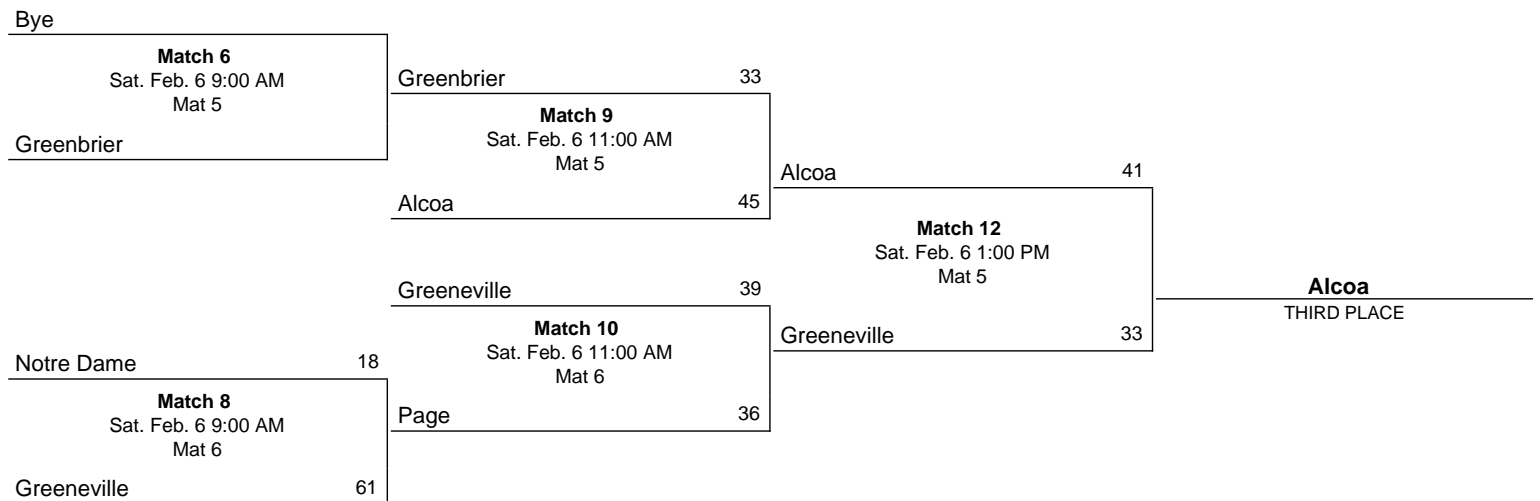

# 2016 Class A-AA State Dual Wrestling Championship

February 5 - February 6, 2016 · Williamson Co. Expo Center - Franklin, TN

## Consolation Bracket (Class A-AA Duals Championship)

**Notes:**  
All times are Central.