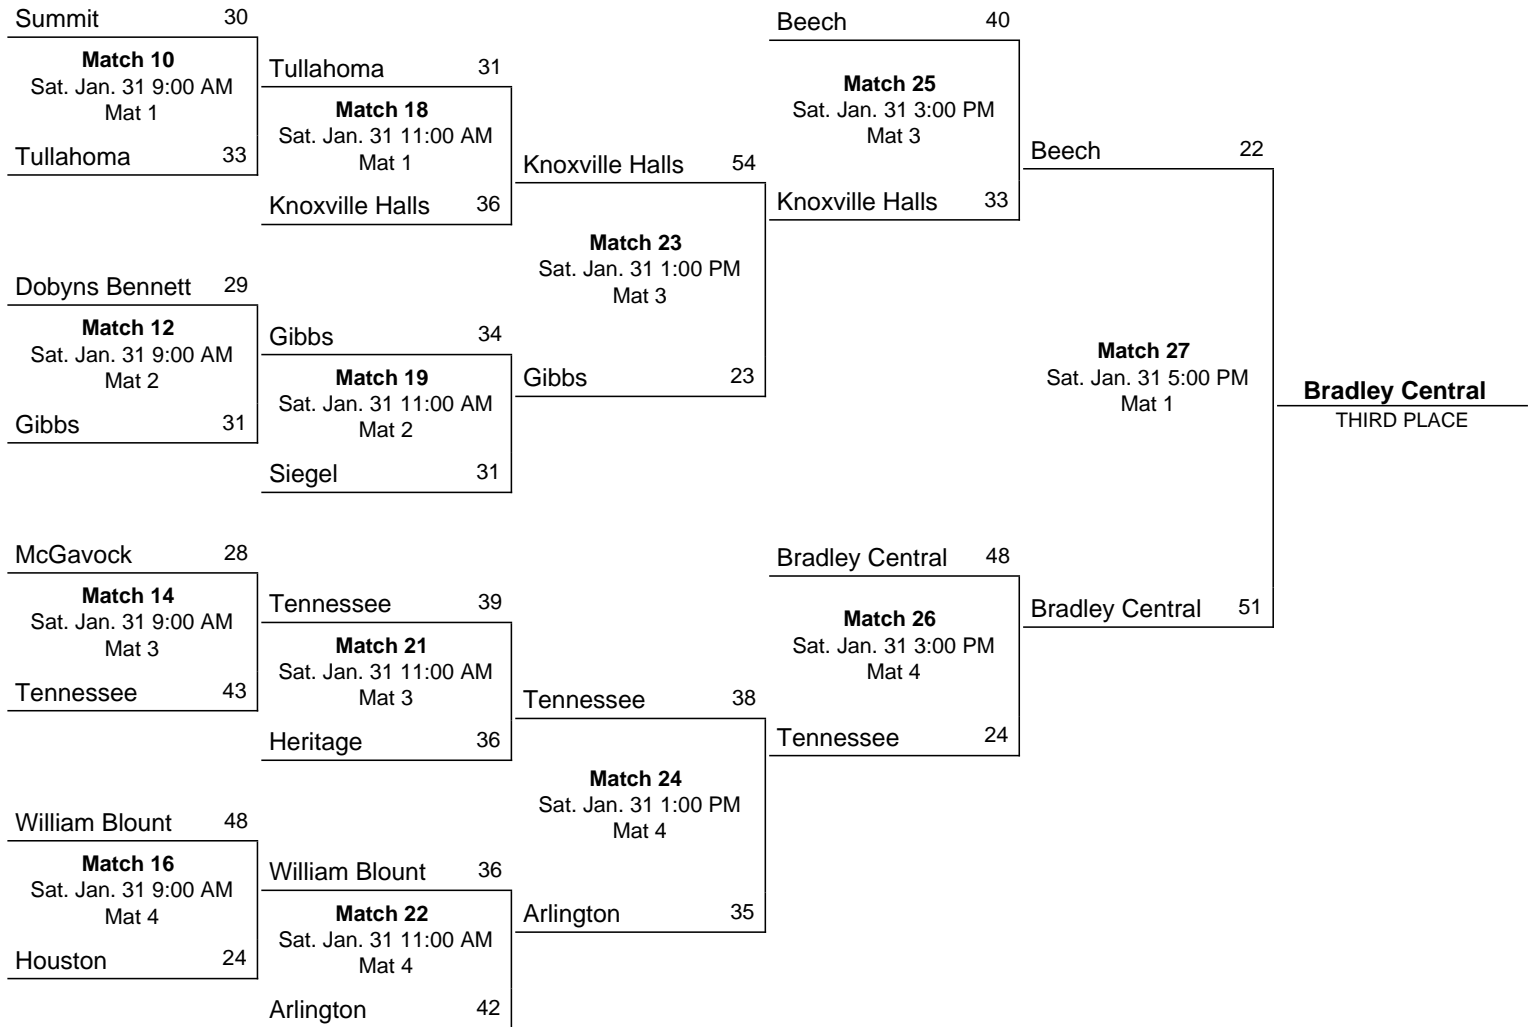

Consolation Bracket

Notes: