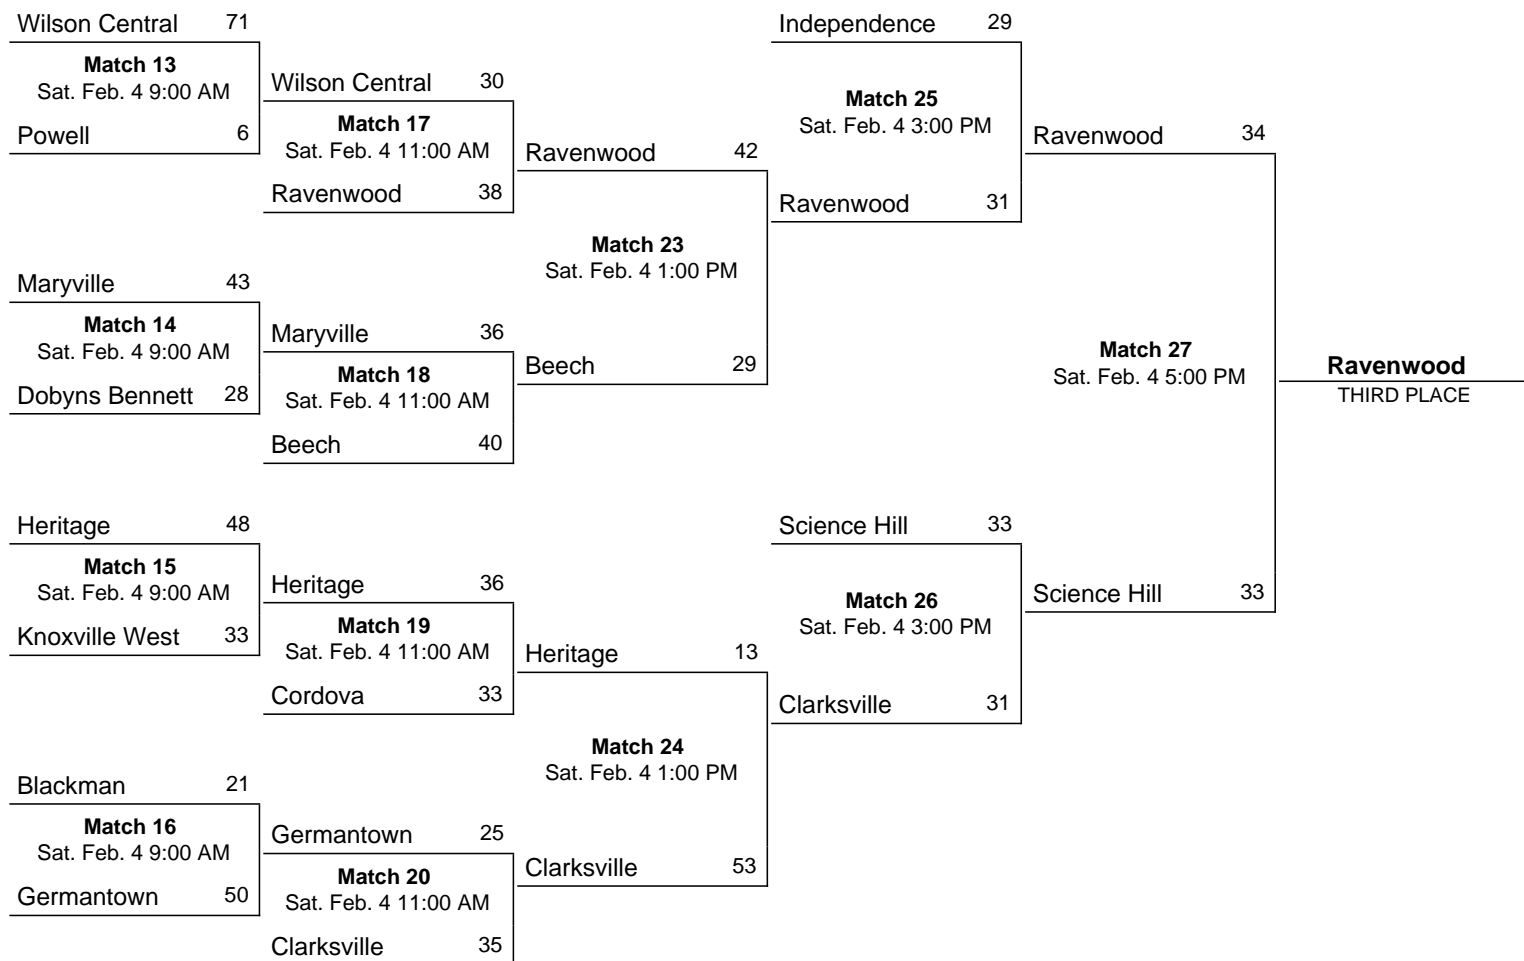

2012 Class AAA State Dual Wrestling Tournament

February 3 - February 4, 2012 - Williamson Co. Expo Center - Franklin, TN

First Round	Quarterfinals	Semifinals	Championship
Soddy-Daisy 60	Soddy-Daisy 39	Soddy-Daisy 53	Soddy-Daisy 29
Match 1 Fri. Feb. 3 3:30 PM	Match 9 Fri. Feb. 3 7:30 PM	Match 21 Sat. Feb. 4 1:00 PM	Match 28 Sat. Feb. 4 7:00 PM
Wilson Central 3	Clarksville 29	Independence 9	Soddy-Daisy STATE CHAMPION
Clarksville 69	Independence 36	Science Hill 16	
Match 2 Fri. Feb. 3 3:30 PM	Match 10 Fri. Feb. 3 7:30 PM	Match 22 Sat. Feb. 4 1:00 PM	
Powell 9	Cordova 35	Cleveland 22	
Maryville 2	Science Hill 63		
Match 3 Fri. Feb. 3 3:30 PM	Match 11 Fri. Feb. 3 7:30 PM		
Independence 58	Beech 18		
Dobyns Bennett 21	Cleveland 36		
Match 4 Fri. Feb. 3 3:30 PM	Match 12 Fri. Feb. 3 7:30 PM		
Cordova 43	Ravenwood 27		
Science Hill 42			
Match 5 Fri. Feb. 3 5:30 PM			
Heritage 36			
Knoxville West 26			
Match 6 Fri. Feb. 3 5:30 PM			
Beech 49			
Blackman 12			
Match 7 Fri. Feb. 3 5:30 PM			
Cleveland 58			
Germantown 19			
Match 8 Fri. Feb. 3 5:30 PM			
Ravenwood 47			

Consolation Bracket

Notes: