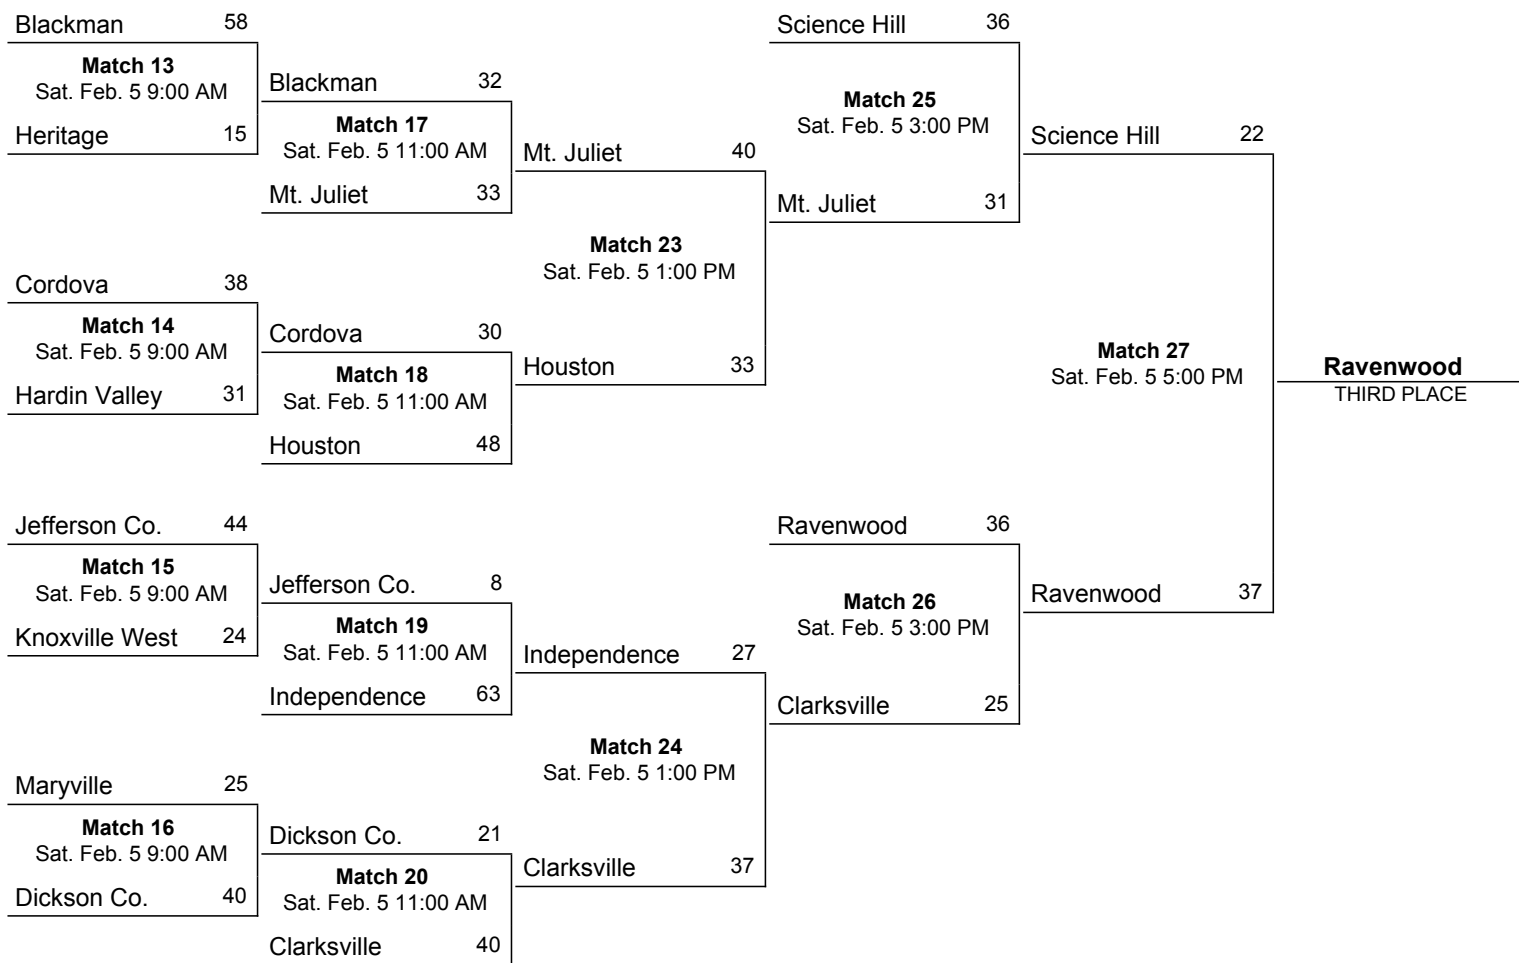

# 2011 Class AAA State Dual Wrestling Tournament

February 4 - February 5, 2011 · Williamson Co. Expo Center - Franklin, TN

First Round	Quarterfinals	Semifinals	Championship	
Science Hill (30-5) 36				
<b>Match 1</b> Fri. Feb. 4 3:30 PM	Science Hill 33			
Blackman (24-6) 27	<b>Match 9</b> Fri. Feb. 4 7:30 PM	Science Hill 3		
Clarksville 55	Clarksville 32			
<b>Match 2</b> Fri. Feb. 4 3:30 PM		<b>Match 21</b> Sat. Feb. 5 1:00 PM	Soddy-Daisy 15	
Heritage 15				
Soddy-Daisy (21-3) 64	Soddy-Daisy 50			
<b>Match 3</b> Fri. Feb. 4 3:30 PM	<b>Match 10</b> Fri. Feb. 4 7:30 PM	Soddy-Daisy 65		
Cordova (21-8) 10				
Hardin Valley 3	Independence 15			
<b>Match 4</b> Fri. Feb. 4 3:30 PM				
Independence 62				
Jefferson Co. (15-7) 30	Ravenwood 44			
<b>Match 5</b> Fri. Feb. 4 3:30 PM	<b>Match 11</b> Fri. Feb. 4 7:30 PM	Ravenwood 34		
Ravenwood (37-1) 47				
Knoxville West 10	Houston 30			
<b>Match 6</b> Fri. Feb. 4 3:30 PM		<b>Match 22</b> Sat. Feb. 5 1:00 PM	Bradley Central 44	
Houston (18-2) 61				
Bradley Central (21-1) 46	Bradley Central 56			
<b>Match 7</b> Fri. Feb. 4 3:30 PM	<b>Match 12</b> Fri. Feb. 4 7:30 PM	Bradley Central 40		
Maryville 30				
Dickson Co. (20-6) 25	Mt. Juliet 18			
<b>Match 8</b> Fri. Feb. 4 3:30 PM				
Mt. Juliet 40				
			<b>Match 28</b> Sat. Feb. 5 7:30 PM	<b>Bradley Central</b> STATE CHAMPION

# Consolation Bracket

Notes: