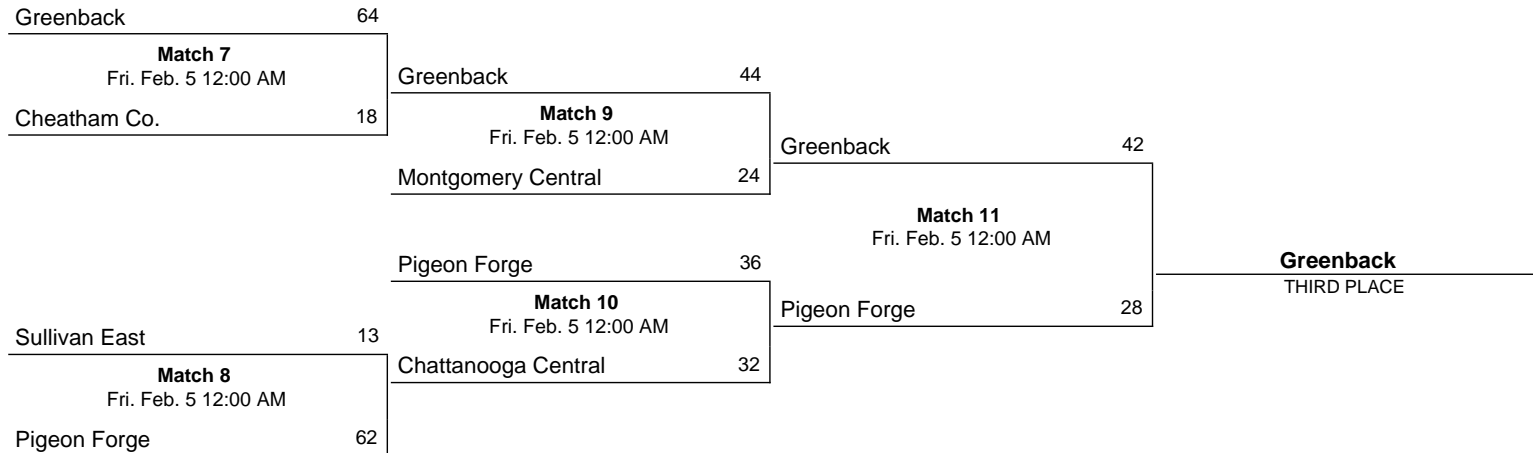

2010 Class A-AA State Dual Wrestling Tournament

February 5 - February 6, 2010 - Williamson Co. Expo Center - Franklin, TN

Consolation Bracket (Class A-AA Duals Championship)

Notes: