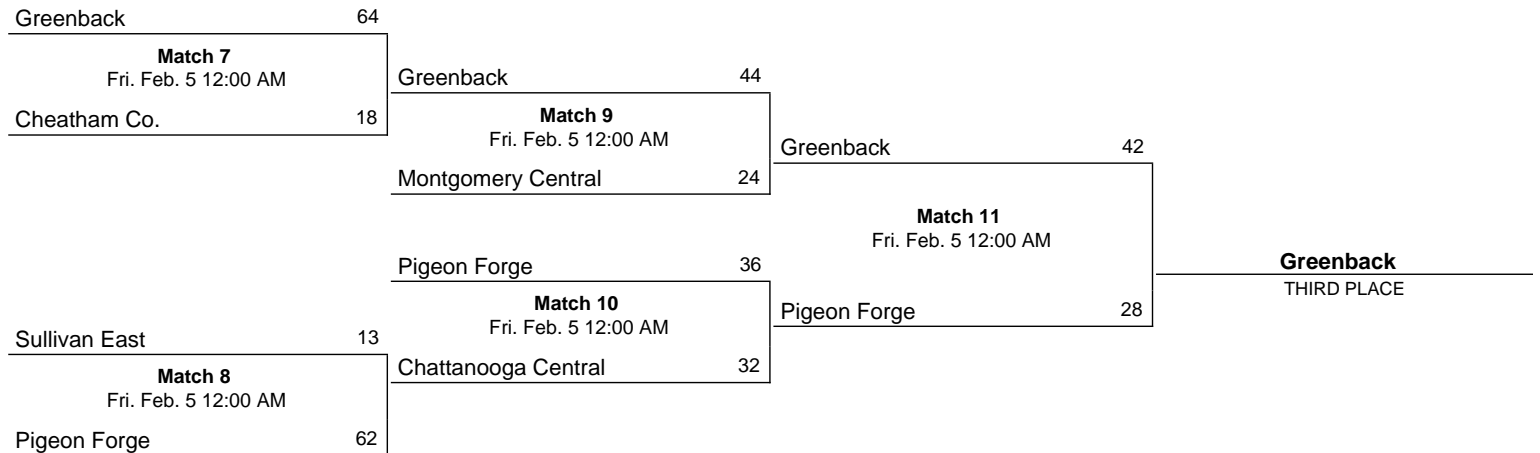

2010 Class A-AA State Dual Wrestling Tournament

February 5 - February 6, 2010 - Williamson Co. Expo Center - Franklin, TN

Consolation Bracket (Class A-AA Duals Championship)

Notes: