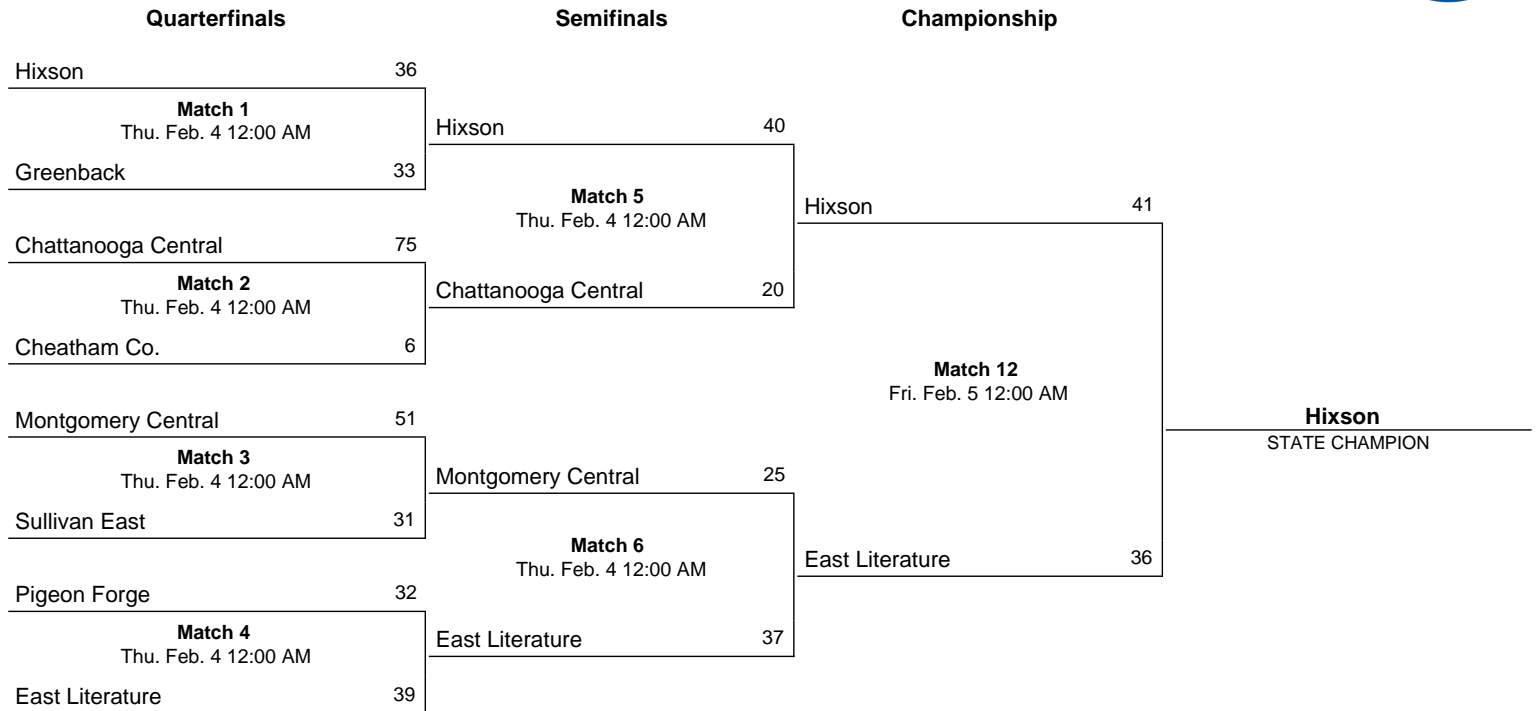

2010 Class A-AA State Dual Wrestling Tournament

February 5 - February 6, 2010 - Williamson Co. Expo Center - Franklin, TN

Consolation Bracket (Class A-AA Duals Championship)

Notes: