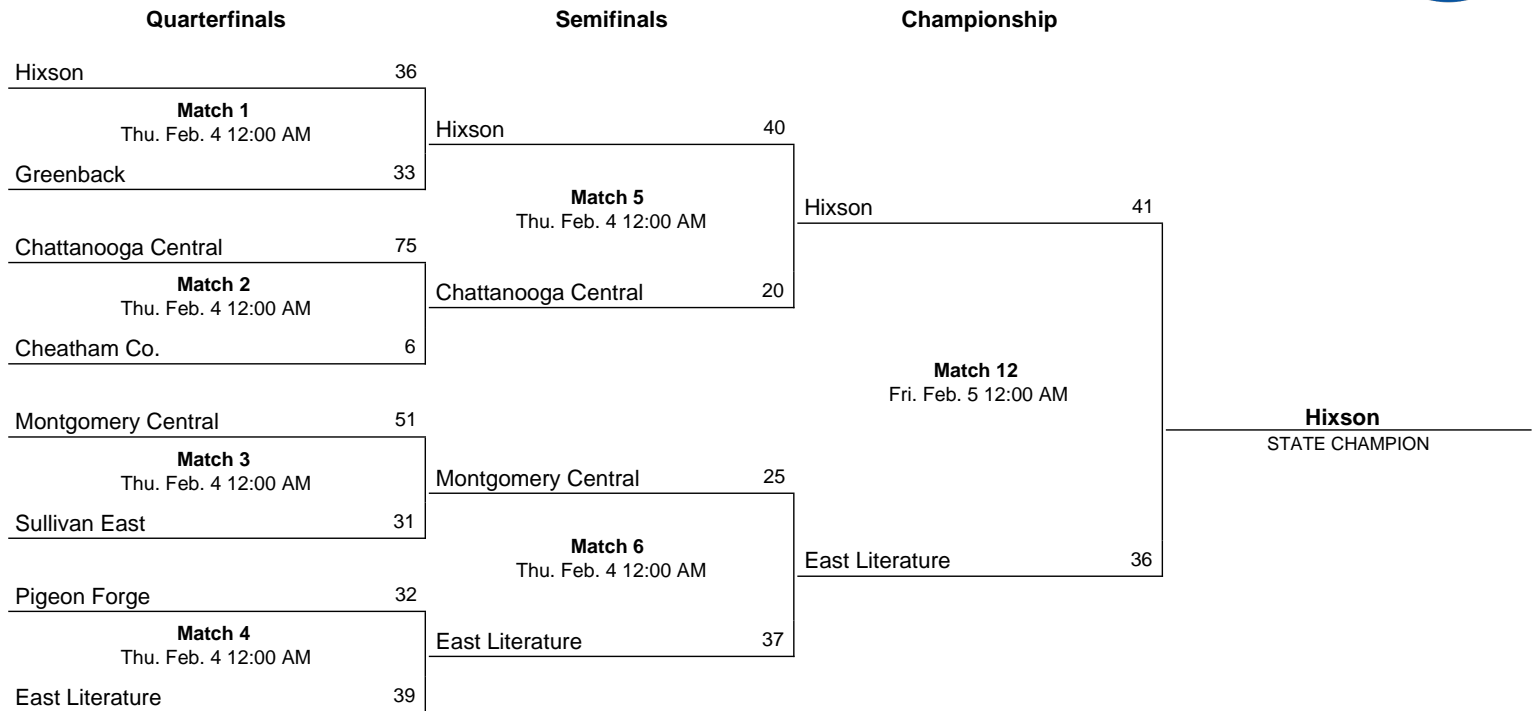

2010 Class A-AA State Dual Wrestling Tournament

February 5 - February 6, 2010 - Williamson Co. Expo Center - Franklin, TN

Consolation Bracket (Class A-AA Duals Championship)

Notes: