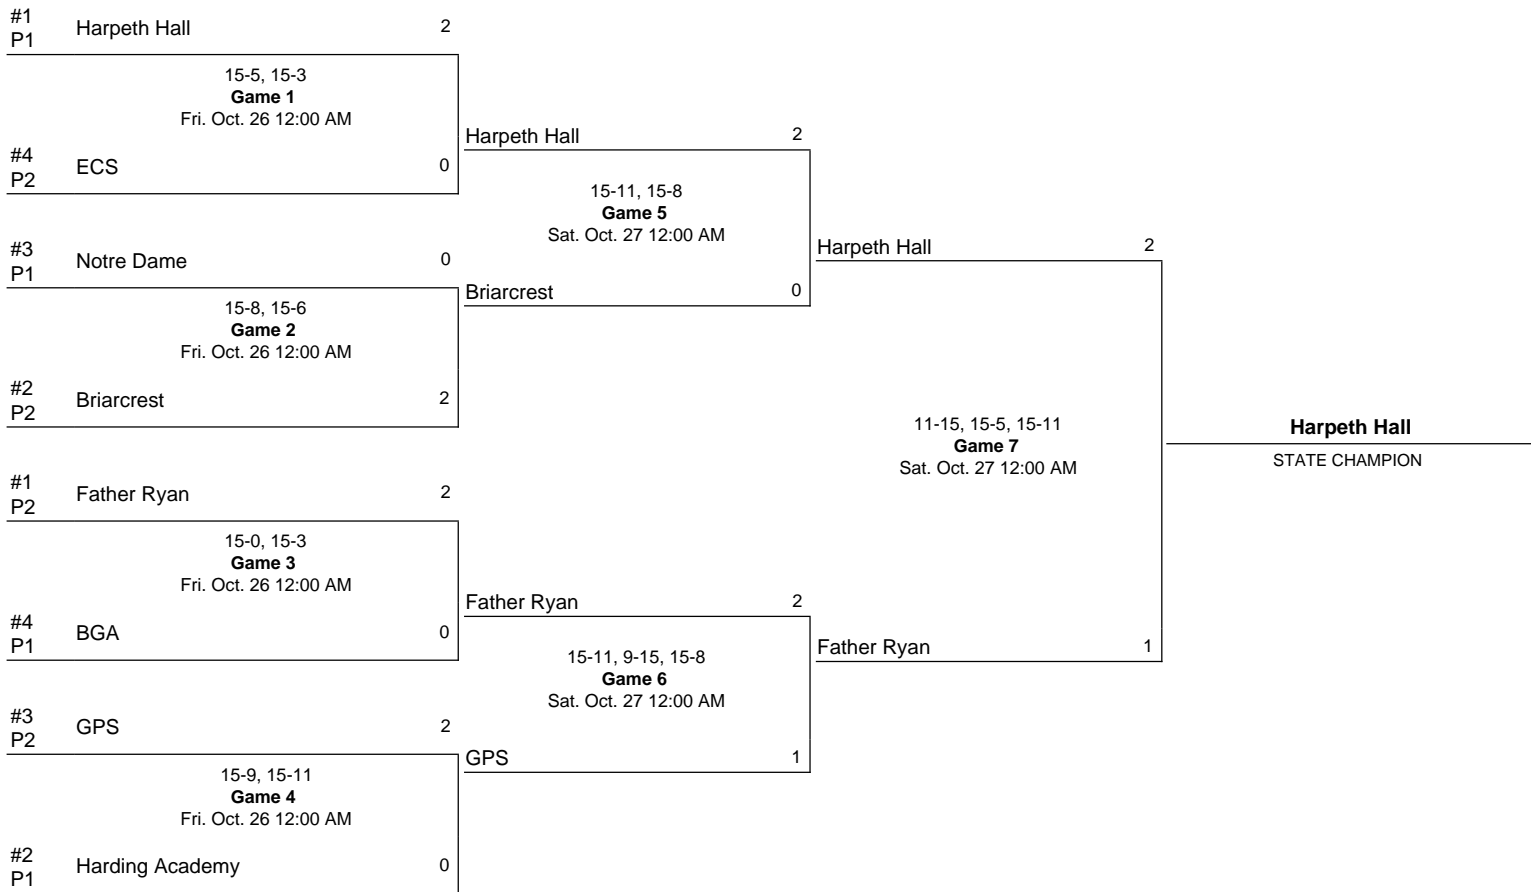

2001 Division II State Girls' Volleyball Tournament

October 25 - October 27, 2001 - MTSU - Murfreesboro, TN

Notes:

Pool 1

- Oct 25 **Harding Academy 2**, BGA 0 (15-8, 15-2)
- Oct 25 **Harpeth Hall 2**, Notre Dame 1 (15-9, 13-15, 15-5)
- Oct 25 **Harpeth Hall 2**, Harding Academy 0 (16-14, 17-15)
- Oct 25 **Notre Dame 2**, BGA 1 (15-4, 7-15, 15-13)
- Oct 26 **Harding Academy 2**, Notre Dame 0 (15-8, 15-10)
- Oct 26 **Harpeth Hall 2**, BGA 0 (15-4, 15-3)

Pool 2

- Oct 25 **GPS 2**, ECS 0 (15-12, 15-5)
- Oct 25 **Father Ryan 2**, Briarcrest 1 (12-15, 15-6, 15-9)
- Oct 25 **Briarcrest 2**, ECS 0 (15-9, 15-10)
- Oct 25 **Father Ryan 2**, GPS 0 (15-4, 15-9)
- Oct 26 **Father Ryan 2**, ECS 0 (15-11, 15-6)
- Oct 26 **Briarcrest 2**, GPS 0 (15-3, 15-9)