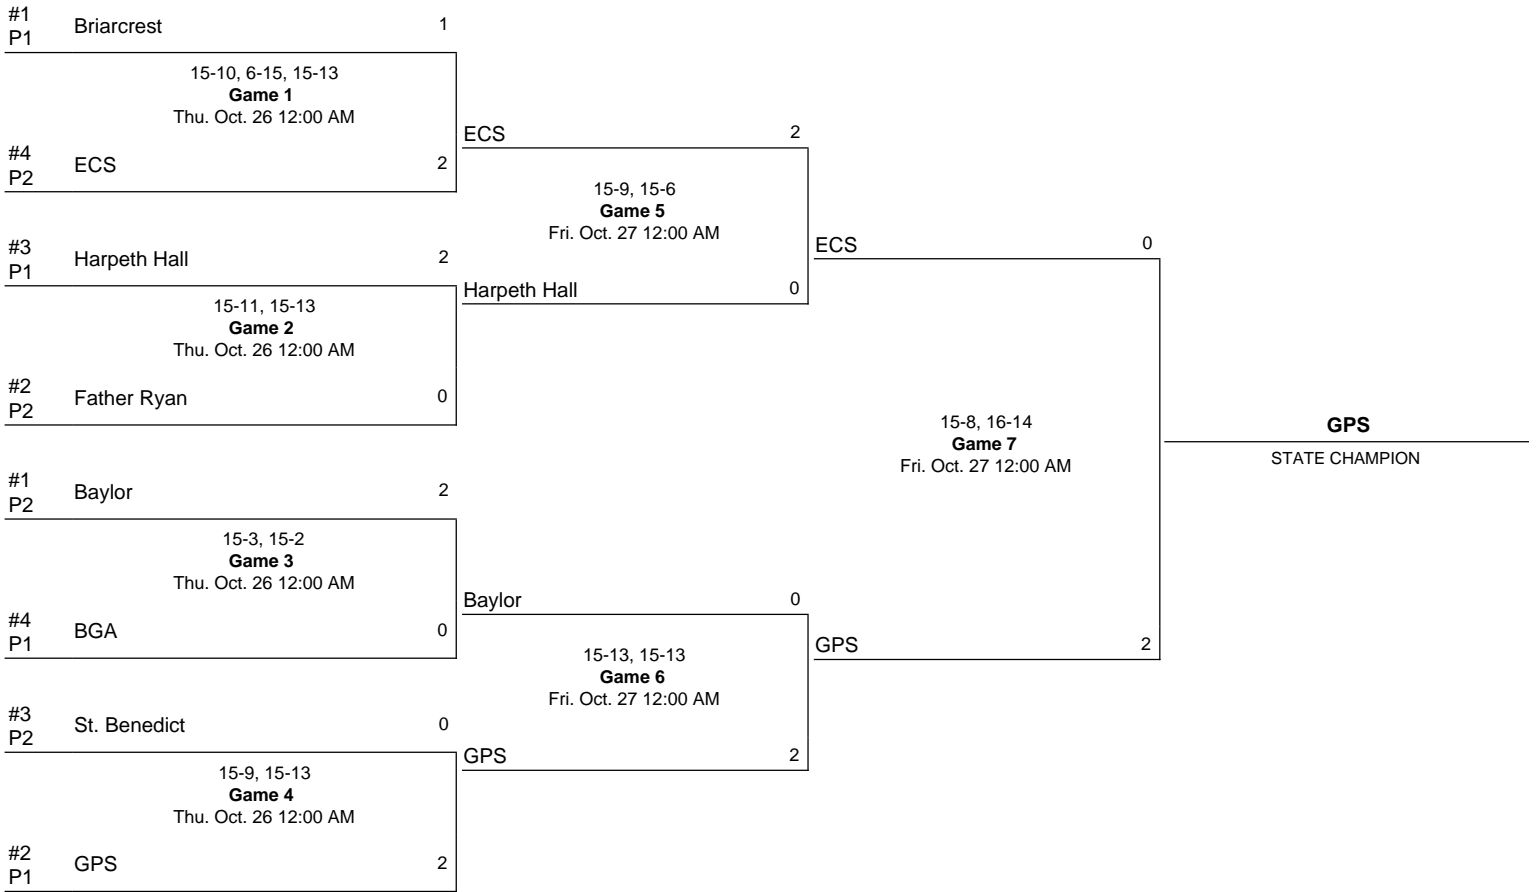

2000 Division II State Girls' Volleyball Tournament

October 25 - October 28, 2000 - MTSU - Murfreesboro, TN

Notes:

Pool 1

- Oct 25 **BGA 2**, Briarcrest 1 (11-15, 15-10, 15-13)
- Oct 25 **GPS 2**, Harpeth Hall 1 (11-15, 16-14, 15-13)
- Oct 25 **Briarcrest 2**, Harpeth Hall 1 (15-6, 11-15, 15-9)
- Oct 25 **GPS 2**, BGA 1 (15-6, 11-15, 15-7)
- Oct 26 **Briarcrest 2**, GPS 0 (15-3, 15-1)
- Oct 26 **Harpeth Hall 2**, BGA 1 (12-15, 16-14, 15-11)

Pool 2

- Oct 25 **Baylor 2**, St. Benedict 0 (15-9, 15-9)
- Oct 25 **Father Ryan 2**, ECS 1 (15-7, 10-15, 15-6)
- Oct 25 **St. Benedict 2**, ECS 0 (15-6, 15-13)
- Oct 25 **Baylor 2**, Father Ryan 1 (15-13, 6-15, 15-10)
- Oct 26 **Father Ryan 2**, St. Benedict 0 (15-13, 15-2)
- Oct 26 **ECS 2**, Baylor 0 (15-7, 15-9)