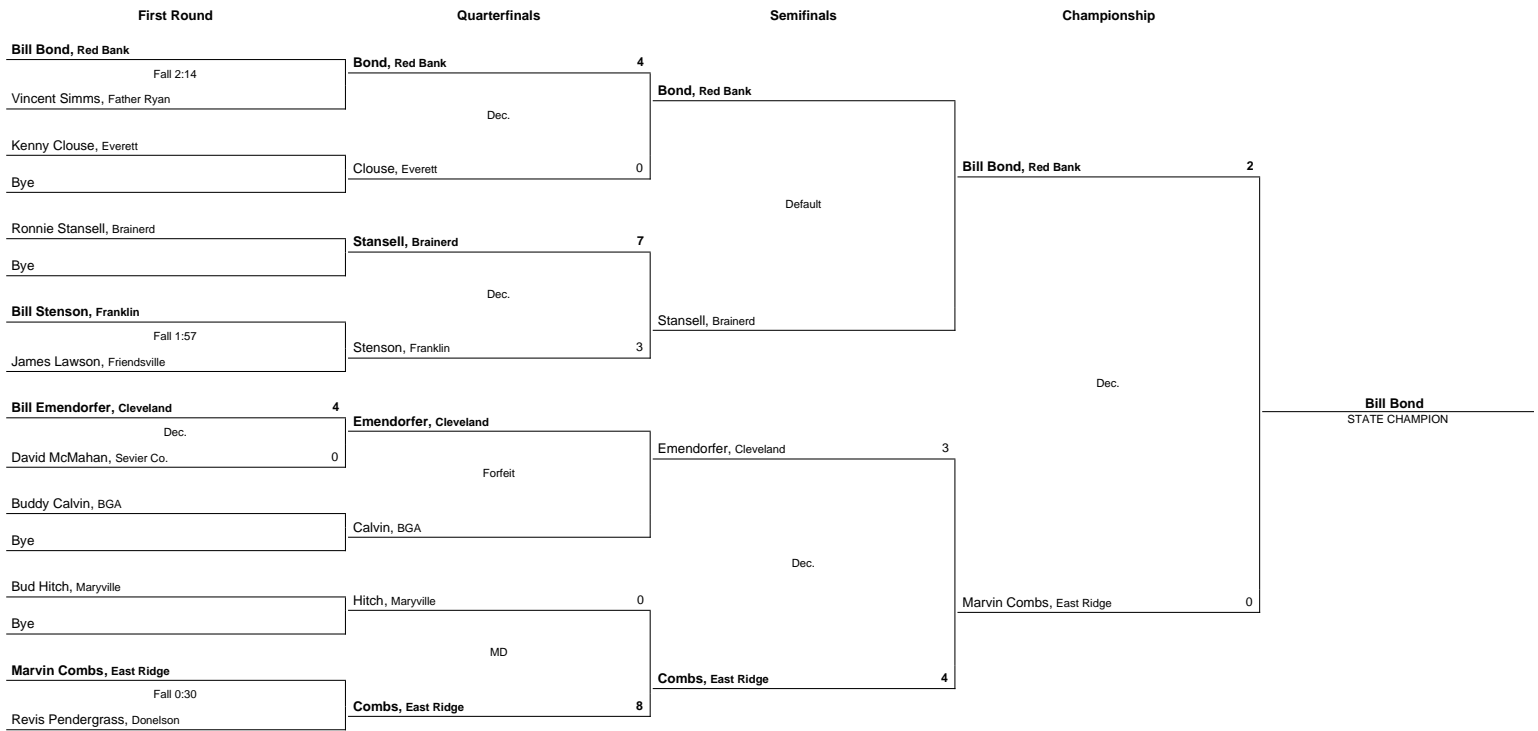

1966 Heavyweight Wrestling Championship
 February 11 - February 12, 1966 - Kirkman High School - Chattanooga, TN

Notes:

Consolation Contests

- Feb. 12 Pendergrass , Hitch (Fall 1:53)
- Feb. 12 Simms , Clouse (Fall 3:42)
- Feb. 12 **Emendorfer 5**, Hitch 0 (Dec.)
- Feb. 12 Clouse , Stansell
- Feb. 12 Third Place Match Kenny Clouse 0, **Bill Emendorfer 1** (Dec.)