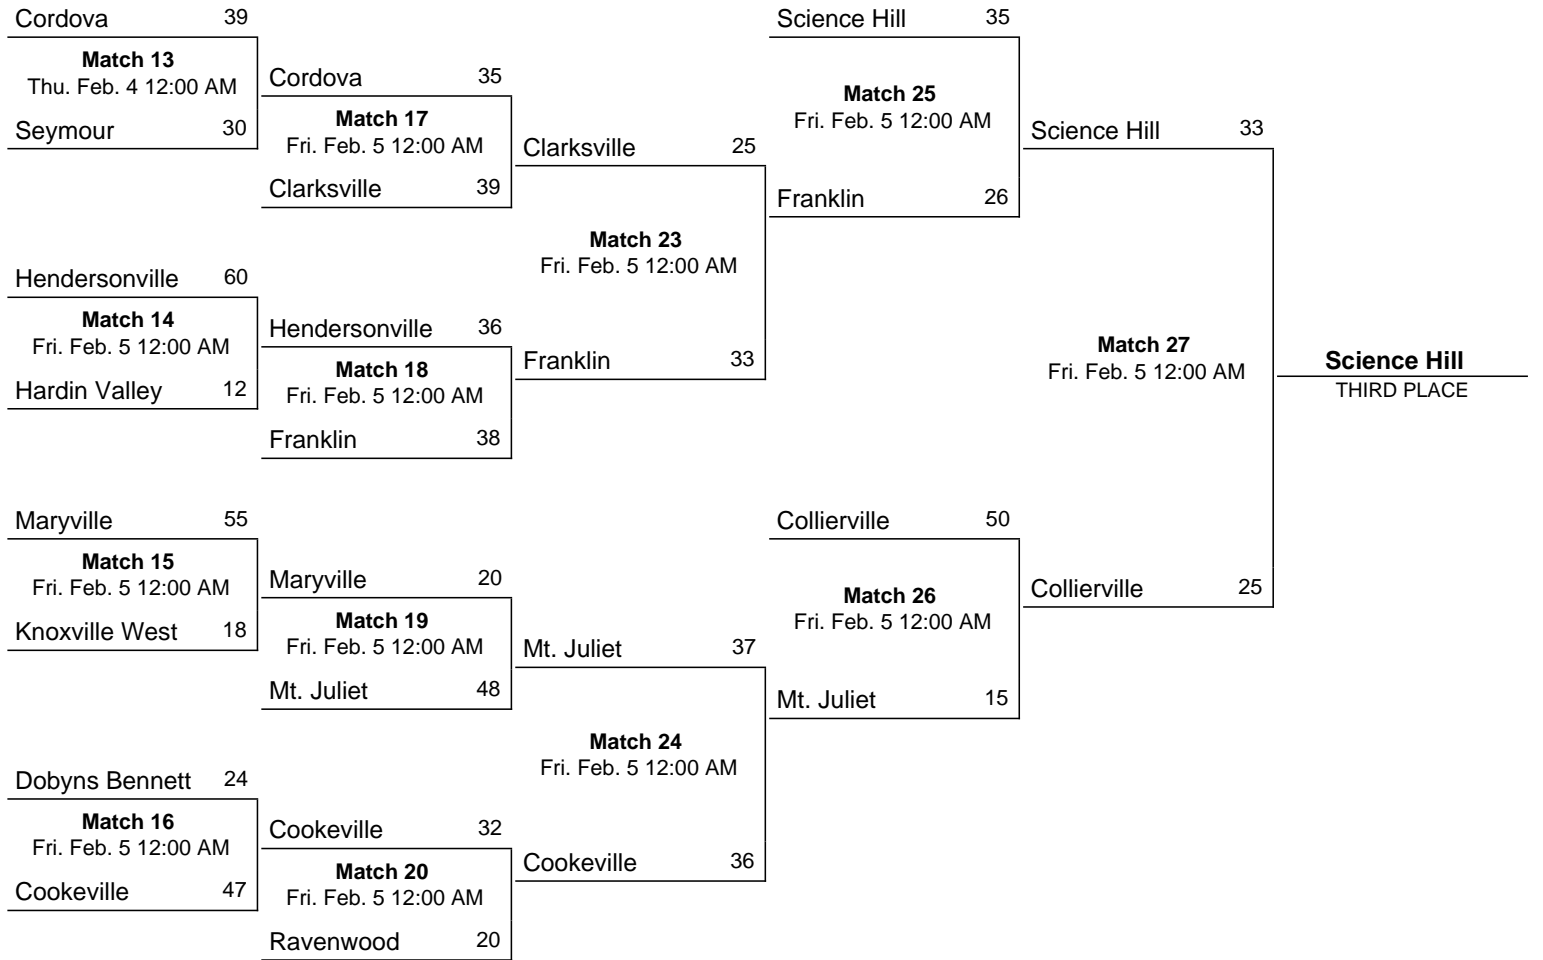

2010 Class AAA State Dual Wrestling Tournament

February 5 - February 6, 2010 - Williamson Co. Expo Center - Franklin, TN

| First Round | Quarterfinals | Semifinals | Championship |
|--|---|---|--|
| Bradley Central 51 | | | |
| Match 1 Thu. Feb. 4 12:00 AM | Bradley Central 45 | | |
| Cordova 20 | | | |
| | Match 9 Thu. Feb. 4 12:00 AM | Bradley Central 41 | |
| Ravenwood 40 | Ravenwood 15 | | |
| Match 2 Thu. Feb. 4 12:00 AM | | Match 21 Fri. Feb. 5 12:00 AM | Bradley Central 33 |
| Seymour 26 | | | |
| Science Hill 61 | Science Hill 51 | | |
| Match 3 Thu. Feb. 4 12:00 AM | | Science Hill 30 | |
| Hendersonville 9 | Match 10 Thu. Feb. 4 12:00 AM | | |
| Mt. Juliet 38 | Mt. Juliet 17 | | |
| Match 4 Thu. Feb. 4 12:00 AM | | | |
| Hardin Valley 36 | | | Match 28 Fri. Feb. 5 12:00 AM |
| Maryville 12 | Cleveland 36 | | Bradley Central STATE CHAMPION |
| Match 5 Thu. Feb. 4 12:00 AM | | | |
| Cleveland 53 | Match 11 Thu. Feb. 4 12:00 AM | Cleveland 48 | |
| Knoxville West 6 | Franklin 26 | | |
| Match 6 Thu. Feb. 4 12:00 AM | | Match 22 Fri. Feb. 5 12:00 AM | Cleveland 28 |
| Franklin 75 | | | |
| Collierville 63 | Collierville 43 | | |
| Match 7 Thu. Feb. 4 12:00 AM | | Collierville 12 | |
| Dobyns Bennett 13 | Match 12 Thu. Feb. 4 12:00 AM | | |
| Cookeville 31 | Clarksville 21 | | |
| Match 8 Thu. Feb. 4 12:00 AM | | | |
| Clarksville 35 | | | |

Consolation Bracket

Notes: